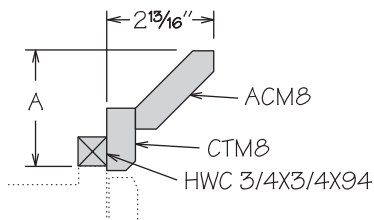

For molding build-ups inspired by door style, visit Designer Resources at <http://resources.shenandoahcabinetry.com/>.

**Molding Stack**  
MS MODERN 100

	Height Shown	A Min.	A Max.
MS MODERN 100	3"	2 3/16"	3"

**MS MODERN 100**

- 94" long
- Height dimensions are the above-face-frame height when used as shown
- Pre-packaged molding kit includes:
  - ACM8
  - CTM8
  - HWC 3/4X3/4X94
- Molding Stacks shipped unassembled
- Molding Stacks to be cut, assembled and field installed at job site
- Only one finish can be specified per Molding Stack
- All door styles feature solid wood finished to match cabinet box exterior
- Molding Stack diagram included
- Refer to specifications on individual molding included in molding stack

**Molding Stack**  
MS MODERN 200

	Height Shown	A Min.	A Max.
MS MODERN 200	4 1/4"	3 3/16"	4 1/2"

**MS MODERN 200**

- 94" long
- Height dimensions are the above-face-frame height when used as shown
- Pre-packaged molding kit includes:
  - ACM8
  - MSS3S394
  - SQCR8
  - HWC 1X2X94
- Molding Stacks shipped unassembled
- Molding Stacks to be cut, assembled and field installed at job site
- Only one finish can be specified per Molding Stack
- All door styles feature solid wood finished to match cabinet box exterior
- Molding Stack diagram included
- Refer to specifications on individual molding included in molding stack