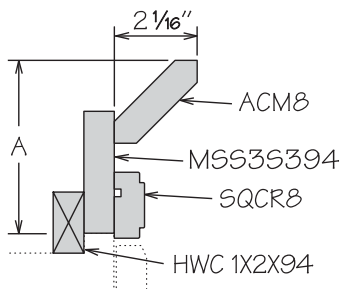

For molding build-ups inspired by door style, visit Designer Resources at <http://resources.shenandoahcabinetry.com/>.

**Molding Stack**  
MS MODERN 100

	Height Shown	A Min.	A Max.
MS MODERN 100	3"	2 3/16"	3"

**MS MODERN 100**

- 94" long
- Height dimensions are the above-face-frame height when used as shown
- Pre-packaged molding kit includes:
  - ACM8
  - CTM8
  - HWC 3/4X3/4X94
- Molding Stacks shipped unassembled
- Molding Stacks to be cut, assembled and field installed at job site
- Only one finish can be specified per Molding Stack
- All door styles feature solid wood finished to match cabinet box exterior
- Molding Stack diagram included
- Refer to specifications on individual molding included in molding stack

**Molding Stack**  
MS MODERN 200

	Height Shown	A Min.	A Max.
MS MODERN 200	4 1/4"	3 3/16"	4 1/2"

**MS MODERN 200**

- 94" long
- Height dimensions are the above-face-frame height when used as shown
- Pre-packaged molding kit includes:
  - ACM8
  - MSS3S394
  - SQCR8
  - HWC 1X2X94
- Molding Stacks shipped unassembled
- Molding Stacks to be cut, assembled and field installed at job site
- Only one finish can be specified per Molding Stack
- All door styles feature solid wood finished to match cabinet box exterior
- Molding Stack diagram included
- Refer to specifications on individual molding included in molding stack

**Molding Stack**  
MS MODERN 300

	Height Shown	A Min.	A Max.
MS MODERN 300	5 7/8"	5 3/8"	7 3/8"

**MS MODERN 300**

- 94" long
- Height dimensions are the above-face-frame height when used as shown
- Pre-packaged molding kit includes:
  - ACM8
  - SIM8 (2)
  - MSS3S694
  - HWC 1X2X94
- Molding Stacks shipped unassembled
- Molding Stacks to be cut, assembled and field installed at job site
- Only one finish can be specified per Molding Stack
- All door styles feature solid wood finished to match cabinet box exterior
- Molding Stack diagram included
- Refer to specifications on individual molding included in molding stack