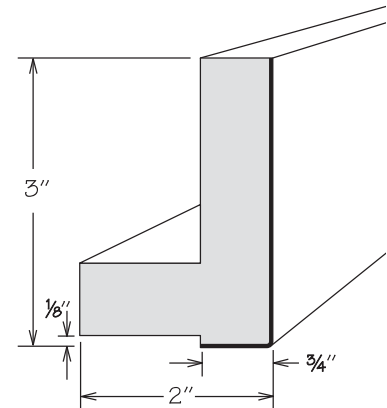

Starter Molding

STRM8

- 94" long
- All door styles feature solid wood finished to match cabinet box exterior