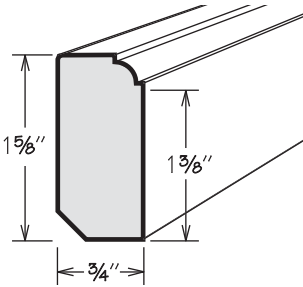

Decorative Trim Molding

DCTM8

- 94" long
- All door styles feature solid wood finished to match cabinet box exterior
- Can be used as light rail molding