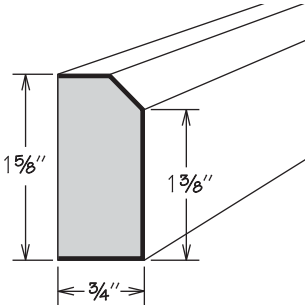

**Contemporary Trim Molding
Duraform Textured**

CTM8 DT

- 94" long
- For Breeze and Drift finishes only
- Features textured PVC-wrapped engineered wood finished to match cabinet door
- Can be used as light rail molding