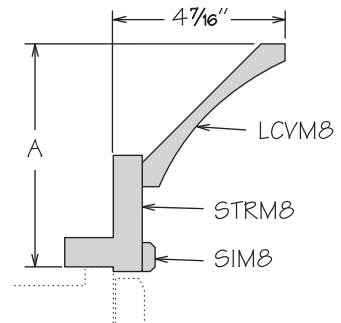

**Molding Stack**  
MS TRANSITIONAL 100

	Height Shown	A Min.	A Max.
MS TRANSITIONAL 100	3"	2 7/8"	4 3/4"

**MS TRANSITIONAL 100**

- 94" long
- Height dimensions are the above-face-frame height when used as shown
- Pre-packaged molding kit includes:
  - SCVM8
  - STRM8
- Molding Stacks shipped unassembled
- Molding Stacks to be cut, assembled and field installed at job site
- Only one finish can be specified per Molding Stack
- All door styles feature solid wood finished to match cabinet box exterior
- Molding Stack diagram included
- Refer to specifications on individual molding included in molding stack

**Molding Stack**  
MS TRANSITIONAL 200

	Height Shown	A Min.	A Max.
MS TRANSITIONAL 200	4 1/2"	4 1/2"	5 1/2"

**MS TRANSITIONAL 200**

- 94" long
- Height dimension is the above-face-frame height when used as shown
- Pre-packaged molding kit includes:
  - DCVM8
  - CLTM8
  - MSS3S394
  - HWC 1X2X94
- Molding Stacks shipped unassembled
- Molding Stacks to be cut, assembled and field installed at job site
- Only one finish can be specified per Molding Stack
- All door styles feature solid wood finished to match cabinet box exterior
- Molding Stack diagram included
- Refer to specifications on individual molding included in molding stack

**Molding Stack**  
MS TRANSITIONAL 300

	Height Shown	A Min.	A Max.
MS TRANSITIONAL 300	5 3/4"	4 3/8"	5 15/16"

**MS TRANSITIONAL 300**

- 94" long
- Height dimensions are the above-face-frame height when used as shown
- Pre-packaged molding kit includes:
  - LCVMB
  - STRMB
  - SIMB
- Molding Stacks shipped unassembled
- Molding Stacks to be cut, assembled and field installed at job site
- Only one finish can be specified per Molding Stack
- All door styles feature solid wood finished to match cabinet box exterior
- Molding Stack diagram included
- Refer to specifications on individual molding included in molding stack