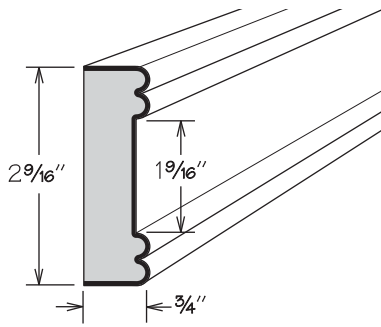

Library Molding

LBM8

- 94" long
- All door styles feature solid wood finished to match cabinet box exterior
- May use SBIM8 and SIM8 as accent