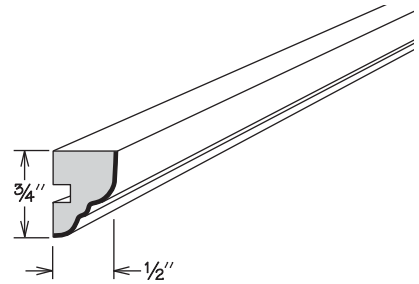

Ogee Molding

OGE8

- 94" long
- All door styles feature solid wood finished to match cabinet box exterior