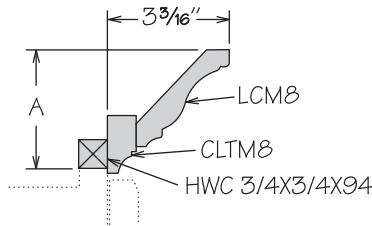

**Molding Stack**  
MS TRANSITIONAL 200

	Height Shown	A Min.	A Max.
MS TRANSITIONAL 200	4 1/2"	4 1/2"	5 1/2"

**MS TRANSITIONAL 200**

- 94" long
- Height dimension is the above-face-frame height when used as shown
- Pre-packaged molding kit includes:
  - DCVM8
  - CLTM8
  - MSS3S394
  - HWC 1X2X94
- Molding Stacks shipped unassembled
- Molding Stacks to be cut, assembled and field installed at job site
- Only one finish can be specified per Molding Stack
- All door styles feature solid wood finished to match cabinet box exterior
- Molding Stack diagram included
- Refer to specifications on individual molding included in molding stack

**Molding Stack**  
MS TRANSITIONAL 300

	Height Shown	A Min.	A Max.
MS TRANSITIONAL 300	5 3/4"	4 3/8"	5 15/16"

**MS TRANSITIONAL 300**

- 94" long
- Height dimensions are the above-face-frame height when used as shown
- Pre-packaged molding kit includes:
  - LCVMB
  - STRMB
  - SIMB
- Molding Stacks shipped unassembled
- Molding Stacks to be cut, assembled and field installed at job site
- Only one finish can be specified per Molding Stack
- All door styles feature solid wood finished to match cabinet box exterior
- Molding Stack diagram included
- Refer to specifications on individual molding included in molding stack

**Molding Stack**  
MS CLASSIC 100

**Molding Stack**  
MS CLASSIC 200

	Height Shown	A Min.	A Max.
MS CLASSIC 200	3 1/8"	2 1/8"	3 3/8"

**Molding Stack**  
MS CLASSIC 300

	Height Shown	A Min.	A Max.
MS CLASSIC 300	5 1/2"	4 1/4"	6"