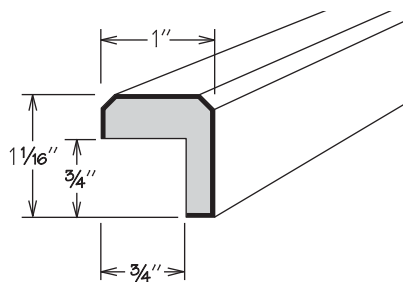

Shaker Accent Molding

SAM8

- 94" long
- All door styles feature solid wood finished to match cabinet box exterior
- May be used as accent on Wall China, Wine Storage, Base Microwave and Void Door cabinets