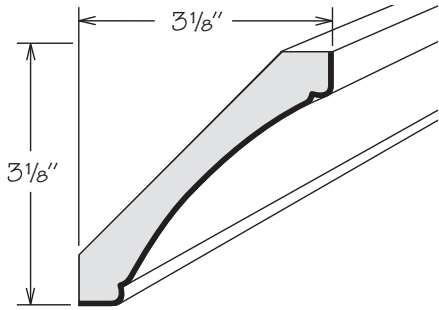

Decorative Cove Molding

DCVM8

- 94" long
- All door styles feature solid wood finished to match cabinet box exterior