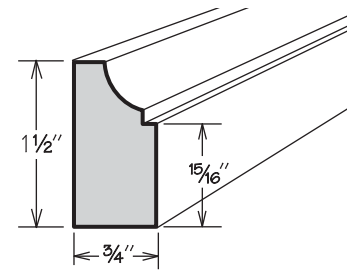

Classic Trim Molding

CLTM8

- 94" long
- All door styles feature solid wood finished to match cabinet box exterior
- Can be used as light rail molding