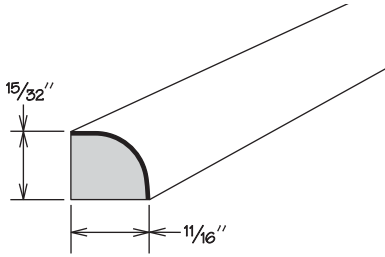

Shoe Molding
Duraform Textured

SHM8 DT

- 94" long
- For Breeze and Drift finishes only
- Features textured PVC-wrapped engineered wood finished to match cabinet door