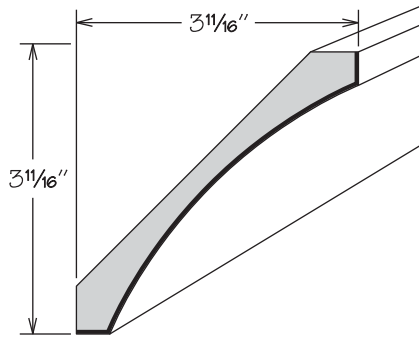

Large Cove Molding
Duraform Textured

LCVM8 DT

- 94" long
- For Breeze and Drift finishes only
- Features textured PVC-wrapped engineered wood finished to match cabinet door