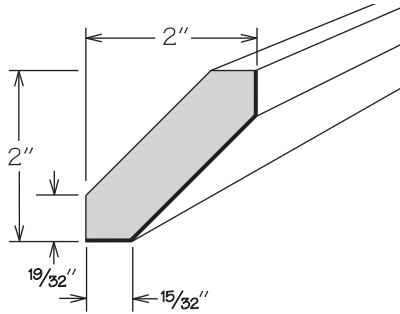

Angle Crown Molding

ACM8

- 94" long
- Wood, Painted and Duraform (Breeze and Drift) door styles feature solid wood finished to match cabinet box exterior
- Duraform (Espresso, Harbor, Linen, Stone) door styles feature Duraform wrapped MDF
- When ordered as a Molding Stack, Duraform door styles are finished to match cabinet box exterior