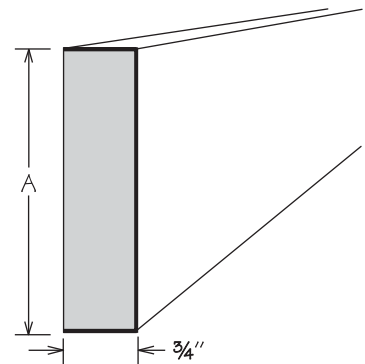

3-Sided Molding Stock

	A
MSS3S394	3"
MSS3S694	6"

MSS3S394
MSS3S694

- 94" long
- All door styles feature solid wood finished to match cabinet box exterior