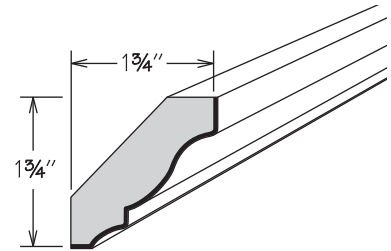

Crown Molding

CM8

- 94" long
- Wood, Painted and Duraform (Breeze and Drift) door styles feature solid wood finished to match cabinet box exterior
- Duraform (Espresso, Harbor, Linen, Stone) door styles feature Duraform wrapped MDF
- When ordered as a Molding Stack, Duraform door styles are finished to match cabinet box exterior