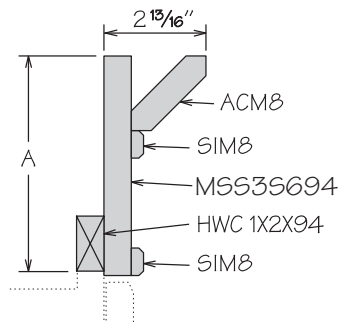

**Molding Stack**  
MS MODERN 200

	Height Shown	A Min.	A Max.
MS MODERN 200	4 1/4"	3 3/16"	4 1/2"

**MS MODERN 200**

- 94" long
- Height dimensions are the above-face-frame height when used as shown
- Pre-packaged molding kit includes:
  - ACM8
  - MSS3S394
  - SQCR8
  - HWC 1X2X94
- Molding Stacks shipped unassembled
- Molding Stacks to be cut, assembled and field installed at job site
- Only one finish can be specified per Molding Stack
- All door styles feature solid wood finished to match cabinet box exterior
- Molding Stack diagram included
- Refer to specifications on individual molding included in molding stack

**Molding Stack**  
MS MODERN 300

	Height Shown	A Min.	A Max.
MS MODERN 300	5 7/8"	5 3/8"	7 3/8"

**MS MODERN 300**

- 94" long
- Height dimensions are the above-face-frame height when used as shown
- Pre-packaged molding kit includes:
  - ACM8
  - SIM8 (2)
  - MSS3S694
  - HWC 1X2X94
- Molding Stacks shipped unassembled
- Molding Stacks to be cut, assembled and field installed at job site
- Only one finish can be specified per Molding Stack
- All door styles feature solid wood finished to match cabinet box exterior
- Molding Stack diagram included
- Refer to specifications on individual molding included in molding stack

**Molding Stack**  
MS TRANSITIONAL 100

	Height Shown	A Min.	A Max.
MS TRANSITIONAL 100	3"	2 7/8"	4 3/4"

**MS TRANSITIONAL 100**

- 94" long
- Height dimensions are the above-face-frame height when used as shown
- Pre-packaged molding kit includes:
  - SCVM8
  - STRM8
- Molding Stacks shipped unassembled
- Molding Stacks to be cut, assembled and field installed at job site
- Only one finish can be specified per Molding Stack
- All door styles feature solid wood finished to match cabinet box exterior
- Molding Stack diagram included
- Refer to specifications on individual molding included in molding stack