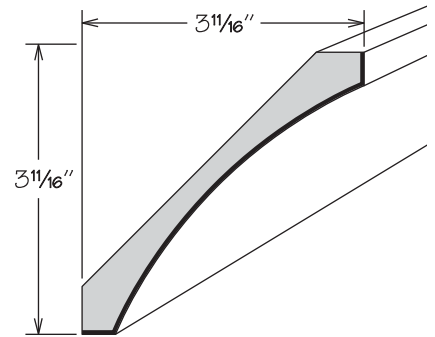

Large Cove Molding

LCVM8

- 94" long
- All door styles feature solid wood finished to match cabinet box exterior