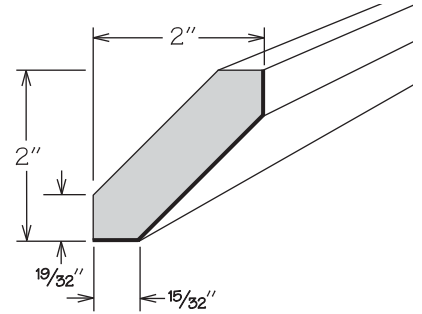

**Angle Crown Molding
Duraform Textured**

ACM8 DT

- 94" long
- For Breeze and Drift finishes only
- Features textured PVC-wrapped engineered wood finished to match cabinet door