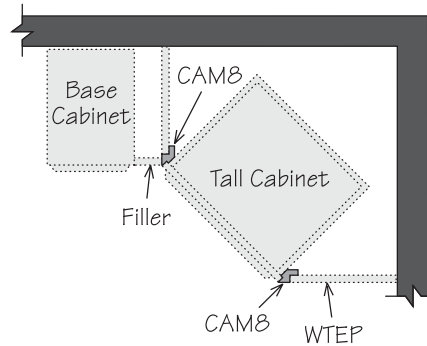

Cabinet Angle Molding

Top View

CAM8

- 94" long
- All door styles feature solid wood finished to match cabinet box exterior
- Used in corner application to place cabinet at 45-degree angle
- Cannot be installed on cabinets with the Furniture Ends Option