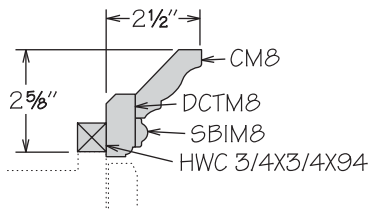

**Molding Stack**  
MS TRANSITIONAL 200

	Height Shown	A Min.	A Max.
MS TRANSITIONAL 200	4 1/2"	4 1/2"	5 1/2"

**MS TRANSITIONAL 200**

- 94" long
- Height dimension is the above-face-frame height when used as shown
- Pre-packaged molding kit includes:
  - DCVM8
  - CLTM8
  - MSS3S394
  - HWC 1X2X94
- Molding Stacks shipped unassembled
- Molding Stacks to be cut, assembled and field installed at job site
- Only one finish can be specified per Molding Stack
- All door styles feature solid wood finished to match cabinet box exterior
- Molding Stack diagram included
- Refer to specifications on individual molding included in molding stack

**Molding Stack**  
MS TRANSITIONAL 300

	Height Shown	A Min.	A Max.
MS TRANSITIONAL 300	5 3/4"	4 3/8"	5 15/16"

**MS TRANSITIONAL 300**

- 94" long
- Height dimensions are the above-face-frame height when used as shown
- Pre-packaged molding kit includes:
  - LCVMB
  - STRMB
  - SIMB
- Molding Stacks shipped unassembled
- Molding Stacks to be cut, assembled and field installed at job site
- Only one finish can be specified per Molding Stack
- All door styles feature solid wood finished to match cabinet box exterior
- Molding Stack diagram included
- Refer to specifications on individual molding included in molding stack

**Molding Stack**  
MS CLASSIC 100

**Molding Stack**  
MS CLASSIC 200

	Height Shown	A Min.	A Max.
MS CLASSIC 200	3 1/8"	2 1/8"	3 3/8"

**Molding Stack**  
MS CLASSIC 300

	Height Shown	A Min.	A Max.
MS CLASSIC 300	5 1/2"	4 1/4"	6"