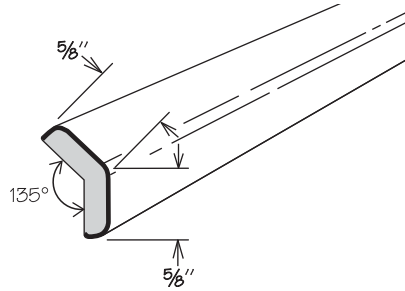

Angled Outside Corner Molding

AOSC8

- 94" long
- All door styles feature solid wood finished to match cabinet box exterior