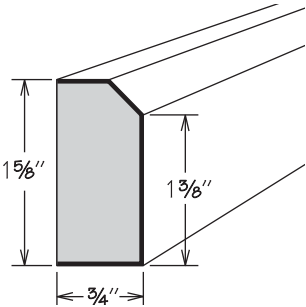

Contemporary Trim Molding

CTM8

- 94" long
- All door styles feature solid wood finished to match cabinet box exterior
- Can be used as light rail molding