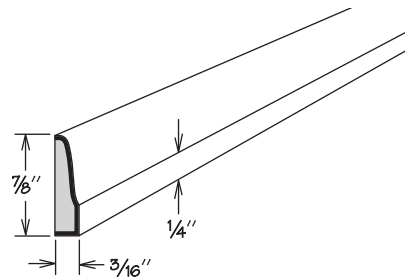

Straight Trim Molding

UM8

- 94" long
- All door styles feature solid wood finished to match cabinet box exterior