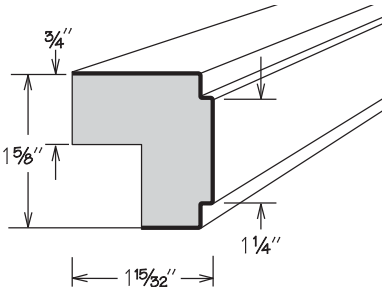

Square Light Rail Molding

SQLR8

- 94" long
- All door styles feature solid wood finished to match cabinet box exterior