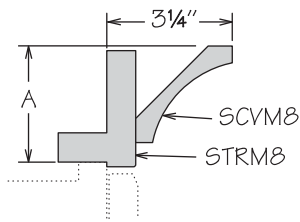

**Molding Stack**  
MS MODERN 200

	Height Shown	A Min.	A Max.
MS MODERN 200	4 1/4"	3 3/16"	4 1/2"

**MS MODERN 200**

- 94" long
- Height dimensions are the above-face-frame height when used as shown
- Pre-packaged molding kit includes:
  - ACM8
  - MSS3S394
  - SQCR8
  - HWC 1X2X94
- Molding Stacks shipped unassembled
- Molding Stacks to be cut, assembled and field installed at job site
- Only one finish can be specified per Molding Stack
- All door styles feature solid wood finished to match cabinet box exterior
- Molding Stack diagram included
- Refer to specifications on individual molding included in molding stack

**Molding Stack**  
MS MODERN 300

	Height Shown	A Min.	A Max.
MS MODERN 300	5 7/8"	5 3/8"	7 3/8"

**MS MODERN 300**

- 94" long
- Height dimensions are the above-face-frame height when used as shown
- Pre-packaged molding kit includes:
  - ACM8
  - SIM8 (2)
  - MSS3S694
  - HWC 1X2X94
- Molding Stacks shipped unassembled
- Molding Stacks to be cut, assembled and field installed at job site
- Only one finish can be specified per Molding Stack
- All door styles feature solid wood finished to match cabinet box exterior
- Molding Stack diagram included
- Refer to specifications on individual molding included in molding stack

**Molding Stack**  
MS TRANSITIONAL 100

	Height Shown	A Min.	A Max.
MS TRANSITIONAL 100	3"	2 7/8"	4 3/4"

**MS TRANSITIONAL 100**

- 94" long
- Height dimensions are the above-face-frame height when used as shown
- Pre-packaged molding kit includes:
  - SCVM8
  - STRM8
- Molding Stacks shipped unassembled
- Molding Stacks to be cut, assembled and field installed at job site
- Only one finish can be specified per Molding Stack
- All door styles feature solid wood finished to match cabinet box exterior
- Molding Stack diagram included
- Refer to specifications on individual molding included in molding stack