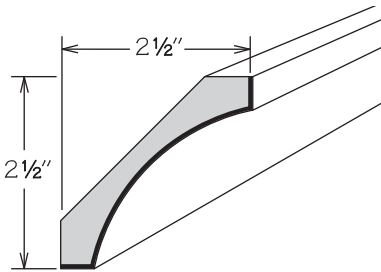

Small Cove Molding

SCVM8

- 94" long
- All door styles feature solid wood finished to match cabinet box exterior