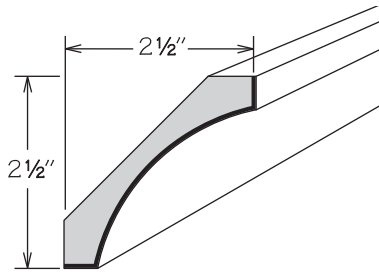

**Small Cove Molding
Duraform Textured**

SCVM8 DT

- 94" long
- For Breeze and Drift finishes only
- Features textured PVC-wrapped engineered wood finished to match cabinet door