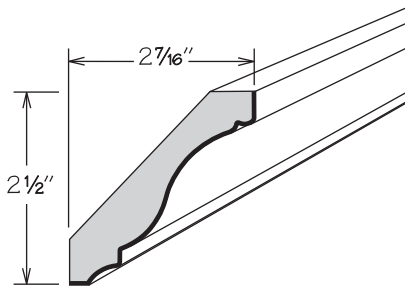

Large Crown Molding

LCM8

- 94" long
- All door styles feature solid wood finished to match cabinet box exterior