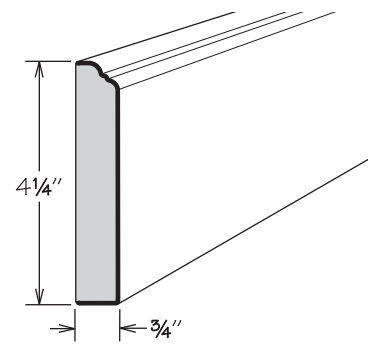

Ogee Pilaster Molding

OGP8

- 94" long
- Wood, Painted and Duraform (Breeze and Drift) door styles feature solid wood finished to match cabinet box exterior
- Duraform (Espresso, Harbor, Linen, Stone) door styles feature Duraform wrapped MDF
- When ordered as a Molding Stack, Duraform door styles are finished to match cabinet box exterior
- For use in furniture toe or top molding applications