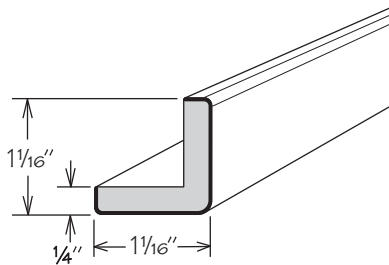

**Outside Corner Molding
Duraform Textured**

OTCM8 DT

- 94" long
- For Breeze and Drift finishes only
- Features textured PVC-wrapped engineered wood finished to match cabinet door