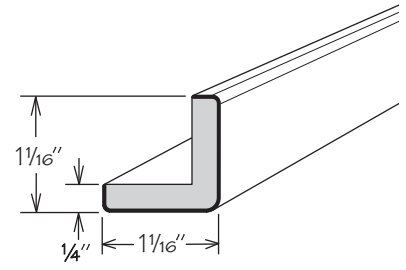

Outside Corner Molding

OTCM8

- 94" long
- All door styles feature solid wood finished to match cabinet box exterior