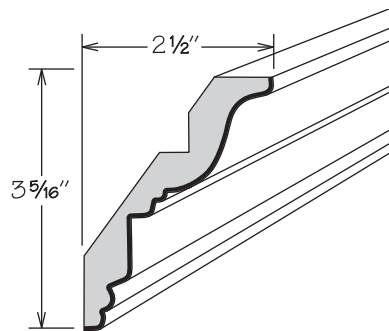

Traditional Classic Crown Molding

TCCM8

- 94" long
- Wood, Painted and Duraform (Breeze and Drift) door styles feature solid wood finished to match cabinet box exterior
- Duraform (Espresso, Harbor, Linen, Stone) door styles feature Duraform wrapped MDF
- May use SBIM8 and SIM8 as accent