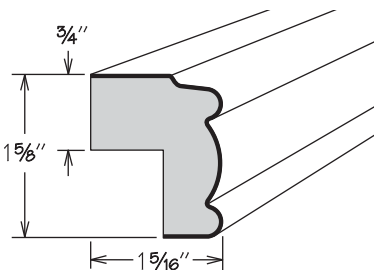

Small Traditional Light Rail Molding

STLR8

- 94" long
- All door styles feature solid wood finished to match cabinet box exterior