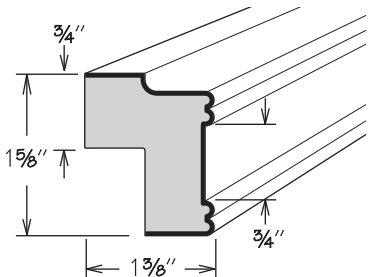

Inset Light Rail Molding

ILR8

- 94" long
- All door styles feature solid wood finished to match cabinet box exterior
- May use SBIM8 and SIM8 as accent