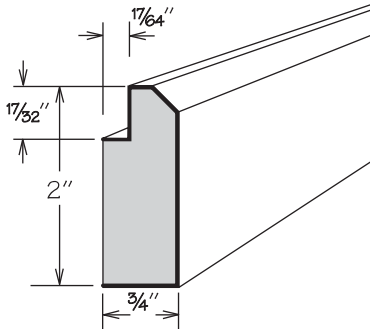

Shaker Mirror Molding

SMM8

- 94" long
- All door styles feature solid wood finished to match cabinet box exterior