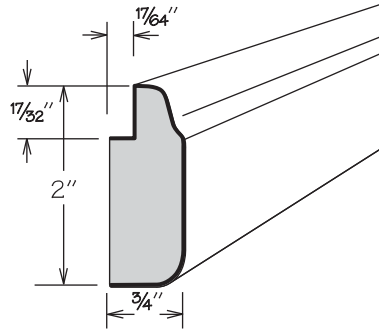

Mirror Molding

MM8

- 94" long
- All door styles feature solid wood finished to match cabinet box exterior