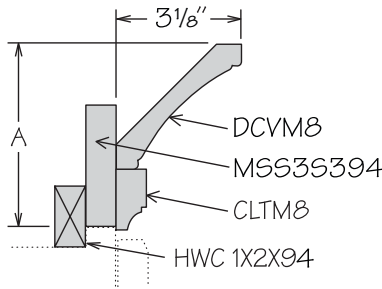

**Molding Stack**  
MS MODERN 300

	Height Shown	A Min.	A Max.
MS MODERN 300	5 7/8"	5 3/8"	7 3/8"

**MS MODERN 300**

- 94" long
- Height dimensions are the above-face-frame height when used as shown
- Pre-packaged molding kit includes:
  - ACM8
  - SIM8 (2)
  - MSS3S694
  - HWC 1X2X94
- Molding Stacks shipped unassembled
- Molding Stacks to be cut, assembled and field installed at job site
- Only one finish can be specified per Molding Stack
- All door styles feature solid wood finished to match cabinet box exterior
- Molding Stack diagram included
- Refer to specifications on individual molding included in molding stack

**Molding Stack**  
MS TRANSITIONAL 100

	Height Shown	A Min.	A Max.
MS TRANSITIONAL 100	3"	2 7/8"	4 3/4"

**MS TRANSITIONAL 100**

- 94" long
- Height dimensions are the above-face-frame height when used as shown
- Pre-packaged molding kit includes:
  - SCVM8
  - STRM8
- Molding Stacks shipped unassembled
- Molding Stacks to be cut, assembled and field installed at job site
- Only one finish can be specified per Molding Stack
- All door styles feature solid wood finished to match cabinet box exterior
- Molding Stack diagram included
- Refer to specifications on individual molding included in molding stack

**Molding Stack**  
MS TRANSITIONAL 200

	Height Shown	A Min.	A Max.
MS TRANSITIONAL 200	4 1/2"	4 1/2"	5 1/2"

**MS TRANSITIONAL 200**

- 94" long
- Height dimension is the above-face-frame height when used as shown
- Pre-packaged molding kit includes:
  - DCVM8
  - CLTM8
  - MSS3S394
  - HWC 1X2X94
- Molding Stacks shipped unassembled
- Molding Stacks to be cut, assembled and field installed at job site
- Only one finish can be specified per Molding Stack
- All door styles feature solid wood finished to match cabinet box exterior
- Molding Stack diagram included
- Refer to specifications on individual molding included in molding stack