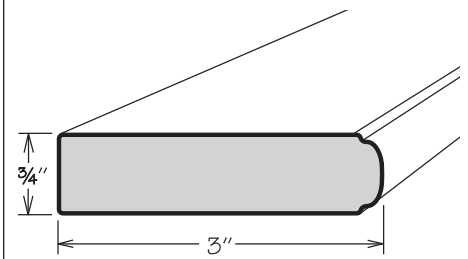

Single Bead Molding

SBM8

- 94" long
- All door styles feature solid wood finished to match cabinet box exterior