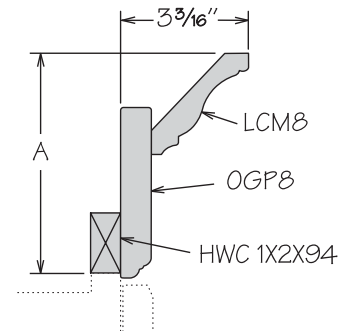

**Molding Stack**  
MS TRANSITIONAL 300

	Height Shown	A Min.	A Max.
MS TRANSITIONAL 300	5 3/4"	4 3/8"	5 15/16"

**MS TRANSITIONAL 300**

- 94" long
- Height dimensions are the above-face-frame height when used as shown
- Pre-packaged molding kit includes:
  - LCVMB
  - STRMB
  - SIMB
- Molding Stacks shipped unassembled
- Molding Stacks to be cut, assembled and field installed at job site
- Only one finish can be specified per Molding Stack
- All door styles feature solid wood finished to match cabinet box exterior
- Molding Stack diagram included
- Refer to specifications on individual molding included in molding stack

**Molding Stack**  
MS CLASSIC 100

**Molding Stack**  
MS CLASSIC 200

	Height Shown	A Min.	A Max.
MS CLASSIC 200	3 1/8"	2 1/8"	3 3/8"

**Molding Stack**  
MS CLASSIC 300

	Height Shown	A Min.	A Max.
MS CLASSIC 300	5 1/2"	4 1/4"	6"

MS CLASSIC 100

- 94" long
- Height dimension is the above-face-frame height when used as shown
- Pre-packaged molding kit includes:
  - CM8
  - DCTM8
  - SBIM8
  - HWC 3/4X3/4X94
- Molding Stacks shipped unassembled
- Molding Stacks to be cut, assembled and field installed at job site
- Only one finish can be specified per Molding Stack
- All door styles feature solid wood finished to match cabinet box exterior
- Molding Stack diagram included
- Refer to specifications on individual molding included in molding stack