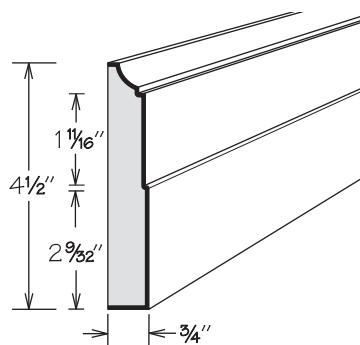

Classic Baseboard Molding

CLBM8

- 94" long
- All door styles feature solid wood finished to match cabinet box exterior
- For use in furniture toe or top molding applications