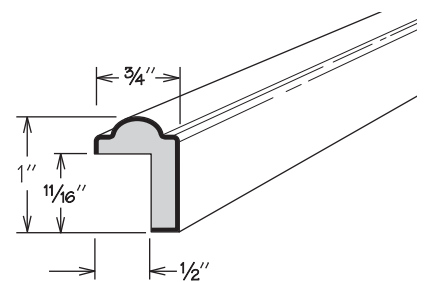

Single Bead Accent Molding

SBAM8

- 94" long
- All door styles feature solid wood finished to match cabinet box exterior
- May be used as accent on Wall China, Wine Storage, Base Microwave and Void Door cabinets