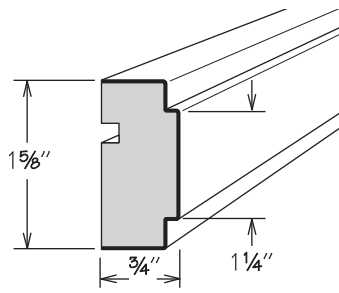

Square Chair Rail Molding

SQCR8

- 94" long
- All door styles feature solid wood finished to match cabinet box exterior