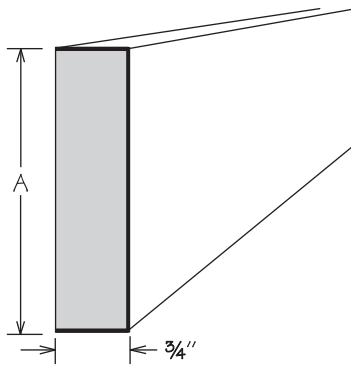

3-Sided Stock
Duraform Textured

	A
S3S396 DT	3"
S3S696 DT	6"

S3S396 DT
S3S696 DT

- 96" long
- For Breeze and Drift finishes only
- Features textured PVC-wrapped engineered wood finished to match cabinet door
- May also be used in vertical applications (as a filler) or horizontal applications (as furniture toe)