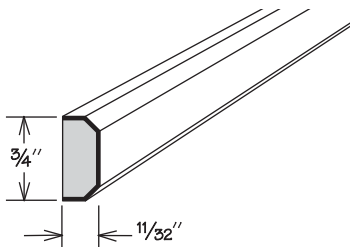

Shaker Insert Molding

SIM8

- 94" long
- All door styles feature solid wood finished to match cabinet box exterior
- May be used as accent on TCCM8 and ILR8