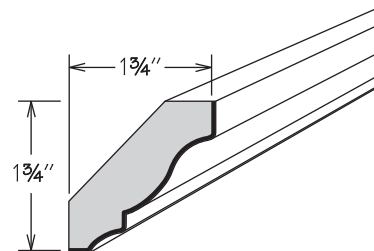

Crown Molding

NEW! UPDATE

CM8

- **UPDATE: 94" long**
- Wood, Painted and Duraform (Breeze, Cascade, Drift) door styles feature solid wood finished to match cabinet box exterior
- Duraform (Espresso, Harbor, Linen, Stone) door styles feature Duraform wrapped MDF
- When ordered as a Molding Stack, Duraform door styles are finished to match cabinet box exterior