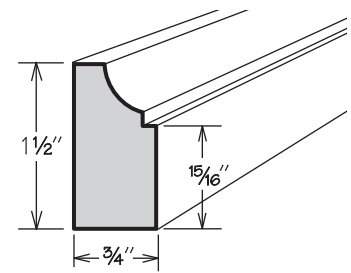

Classic Trim Molding

NEW! UPDATE

CLTM8

- **UPDATE:** 94" long
- All door styles feature solid wood finished to match cabinet box exterior
- Can be used as light rail molding