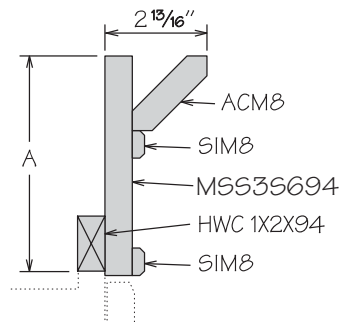

MS MODERN 100

- **UPDATE: 94" long**
- Height dimensions are the above-face-frame height when used as shown
- Pre-packaged molding kit includes:
  - ACM8
  - CTM8
  - HWC 3/4X3/4X94
- Molding Stacks shipped unassembled
- Molding Stacks to be cut, assembled and field installed at job site
- Only one finish can be specified per Molding Stack
- All door styles feature solid wood finished to match cabinet box exterior
- Molding Stack diagram included
- Refer to specifications on individual molding included in molding stack

**Molding Stack**  
MS MODERN 200

**NEW!** UPDATE

	Height Shown	A Min.	A Max.
MS MODERN 200	4 1/4"	3 3/16"	4 1/2"

MS MODERN 200

- **UPDATE: 94" long**
- Height dimensions are the above-face-frame height when used as shown
- Pre-packaged molding kit includes:
  - ACM8
  - MSS3S394
  - SQCR8
  - HWC 1X2X94
- Molding Stacks shipped unassembled
- Molding Stacks to be cut, assembled and field installed at job site
- Only one finish can be specified per Molding Stack
- All door styles feature solid wood finished to match cabinet box exterior
- Molding Stack diagram included
- Refer to specifications on individual molding included in molding stack

**Molding Stack**  
MS MODERN 300

**NEW!** UPDATE

	Height Shown	A Min.	A Max.
MS MODERN 300	5 7/8"	5 7/8"	7 3/8"

MS MODERN 300

- **UPDATE: 94" long**
- Height dimensions are the above-face-frame height when used as shown
- Pre-packaged molding kit includes:
  - ACM8
  - SIM8 (2)
  - MSS3S694
  - HWC 1X2X94
- Molding Stacks shipped unassembled
- Molding Stacks to be cut, assembled and field installed at job site
- Only one finish can be specified per Molding Stack
- All door styles feature solid wood finished to match cabinet box exterior
- Molding Stack diagram included
- Refer to specifications on individual molding included in molding stack