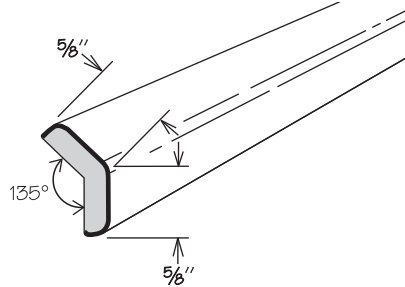

**Decorative Inside Corner Molding**

**NEW!** UPDATE

ICM8

- **UPDATE:** 94" long
- All door styles feature solid wood finished to match cabinet box exterior

**Angled Outside Corner Molding**

**NEW!** UPDATE