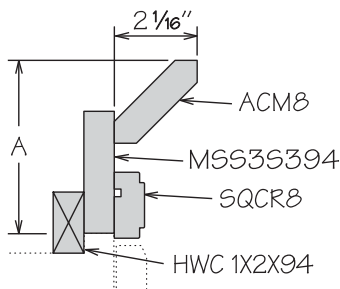

For molding build-ups inspired by door style, visit Designer Resources at <http://resources.shenandoahcabinetry.com/>.

**Molding Stack**  
MS MODERN 100

**NEW!** UPDATE

	Height Shown	A Min.	A Max.
MS MODERN 100	3"	2 3/16"	3"

MS MODERN 100

- **UPDATE: 94" long**
- Height dimensions are the above-face-frame height when used as shown
- Pre-packaged molding kit includes:
  - ACM8
  - CTM8
  - HWC 3/4X3/4X94
- Molding Stacks shipped unassembled
- Molding Stacks to be cut, assembled and field installed at job site
- Only one finish can be specified per Molding Stack
- All door styles feature solid wood finished to match cabinet box exterior
- Molding Stack diagram included
- Refer to specifications on individual molding included in molding stack

**Molding Stack**  
MS MODERN 200

**NEW!** UPDATE

	Height Shown	A Min.	A Max.
MS MODERN 200	4 1/4"	3 3/16"	4 1/2"

MS MODERN 200

- **UPDATE: 94" long**
- Height dimensions are the above-face-frame height when used as shown
- Pre-packaged molding kit includes:
  - ACM8
  - MSS3S394
  - SQCR8
  - HWC 1X2X94
- Molding Stacks shipped unassembled
- Molding Stacks to be cut, assembled and field installed at job site
- Only one finish can be specified per Molding Stack
- All door styles feature solid wood finished to match cabinet box exterior
- Molding Stack diagram included
- Refer to specifications on individual molding included in molding stack