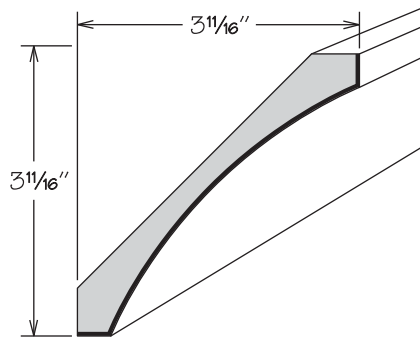

Large Cove Molding
Duraform Textured

NEW! UPDATE

LCVM8 DT

- **UPDATE: 94" long**
- For Breeze, Cascade and Drift finishes only
- Features textured PVC-wrapped engineered wood finished to match cabinet door