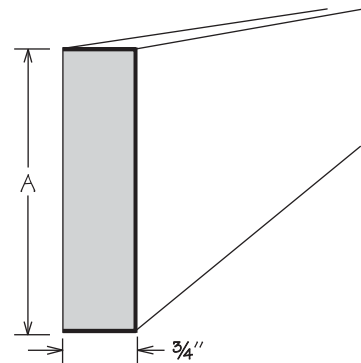

**3-Sided Stock
Duraform Textured**

	A
S3S396 DT	3"
S3S696 DT	6"

S3S396 DT
S3S696 DT

- 96" long
- For Breeze, Cascade and Drift finishes only
- Features textured PVC-wrapped engineered wood finished to match cabinet door
- May also be used in vertical applications (as a filler) or horizontal applications (as furniture toe)