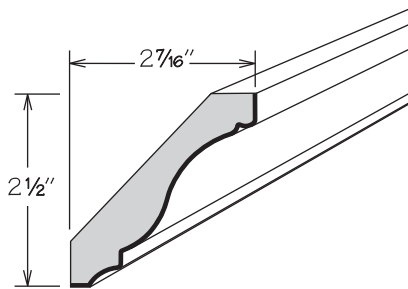

Large Crown Molding

NEW! UPDATE

LCM8

- **UPDATE: 94" long**
- All door styles feature solid wood finished to match cabinet box exterior