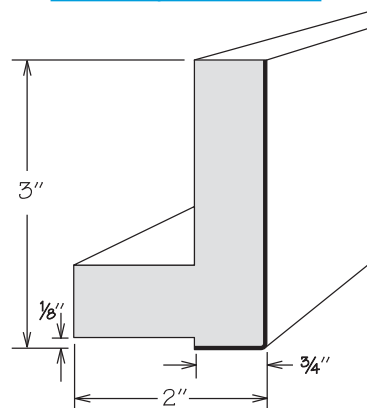

Starter Molding

NEW! UPDATE

STRM8

- **UPDATE: 94" long**
- All door styles feature solid wood finished to match cabinet box exterior