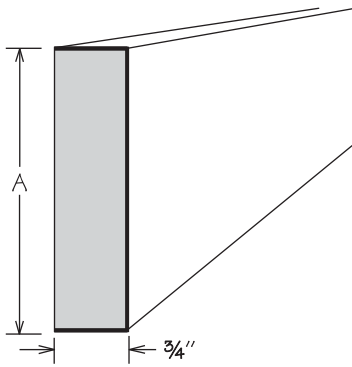

3-Sided Molding Stock

NEW! PRODUCT

	A
MSS3S394	3"
MSS3S694	6"

MSS3S394
MSS3S694

- 94" long
- All door styles feature solid wood finished to match cabinet box exterior