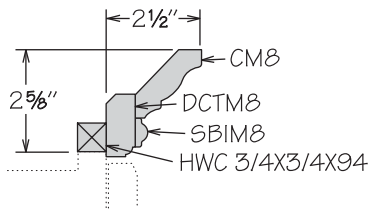

**Molding Stack**  
MS TRANSITIONAL 200

**NEW!** UPDATE

	Height Shown	A Min.	A Max.
MS TRANSITIONAL 200	4 1/2"	4 1/2"	5 1/2"

MS TRANSITIONAL 200

- **UPDATE: 94" long**
- Height dimension is the above-face-frame height when used as shown
- Pre-packaged molding kit includes:
  - DCVM8
  - CLTM8
  - MSS3S394
  - HWC 1X2X94
- Molding Stacks shipped unassembled
- Molding Stacks to be cut, assembled and field installed at job site
- Only one finish can be specified per Molding Stack
- All door styles feature solid wood finished to match cabinet box exterior
- Molding Stack diagram included
- Refer to specifications on individual molding included in molding stack

**Molding Stack**  
MS TRANSITIONAL 300

**NEW!** UPDATE

	Height Shown	A Min.	A Max.
MS TRANSITIONAL 300	5 3/4"	4 3/8"	5 15/16"

MS TRANSITIONAL 300

- **UPDATE: 94" long**
- Height dimensions are the above-face-frame height when used as shown
- Pre-packaged molding kit includes:
  - LCVMB
  - STRM8
  - SIM8
- Molding Stacks shipped unassembled
- Molding Stacks to be cut, assembled and field installed at job site
- Only one finish can be specified per Molding Stack
- All door styles feature solid wood finished to match cabinet box exterior
- Molding Stack diagram included
- Refer to specifications on individual molding included in molding stack

**Molding Stack**  
MS CLASSIC 100

**NEW!** UPDATE

MS CLASSIC 100

- **UPDATE: 94" long**
- Height dimension is the above-face-frame height when used as shown
- Pre-packaged molding kit includes:
  - CM8
  - DCTM8
  - SBIM8
  - HWC 3/4X3/4X94
- Molding Stacks shipped unassembled
- Molding Stacks to be cut, assembled and field installed at job site
- Only one finish can be specified per Molding Stack
- All door styles feature solid wood finished to match cabinet box exterior
- Molding Stack diagram included
- Refer to specifications on individual molding included in molding stack