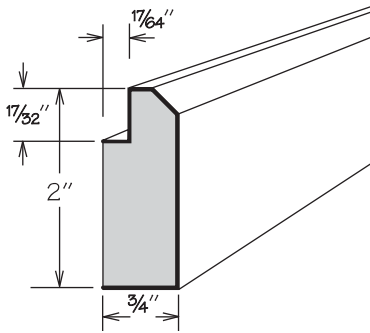

Shaker Mirror Molding

NEW! UPDATE

SMM8

- **UPDATE: 94" long**
- All door styles feature solid wood finished to match cabinet box exterior