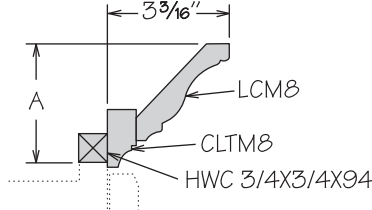

**Molding Stack**  
MS TRANSITIONAL 300

**NEW!** UPDATE

	Height Shown	A Min.	A Max.
MS TRANSITIONAL 300	5 3/4"	4 3/8"	5 15/16"

MS TRANSITIONAL 300

- **UPDATE: 94" long**
- Height dimensions are the above-face-frame height when used as shown
- Pre-packaged molding kit includes:
  - LCVMB
  - STRM8
  - SIM8
- Molding Stacks shipped unassembled
- Molding Stacks to be cut, assembled and field installed at job site
- Only one finish can be specified per Molding Stack
- All door styles feature solid wood finished to match cabinet box exterior
- Molding Stack diagram included
- Refer to specifications on individual molding included in molding stack

**Molding Stack**  
MS CLASSIC 100

**NEW!** UPDATE

MS CLASSIC 100

- **UPDATE: 94" long**
- Height dimension is the above-face-frame height when used as shown
- Pre-packaged molding kit includes:
  - CM8
  - DCTM8
  - SBIM8
  - HWC 3/4X3/4X94
- Molding Stacks shipped unassembled
- Molding Stacks to be cut, assembled and field installed at job site
- Only one finish can be specified per Molding Stack
- All door styles feature solid wood finished to match cabinet box exterior
- Molding Stack diagram included
- Refer to specifications on individual molding included in molding stack

**Molding Stack**  
MS CLASSIC 200

**NEW!** UPDATE

	Height Shown	A Min.	A Max.
MS CLASSIC 200	3 1/8"	2 1/8"	3 3/8"

MS CLASSIC 200

- **UPDATE: 94" long**
- Height dimensions are the above-face-frame height when used as shown
- Pre-packaged molding kit includes:
  - LCM8
  - CLTM8
  - HWC 3/4X3/4X94
- Molding Stacks shipped unassembled
- Molding Stacks to be cut, assembled and field installed at job site
- Only one finish can be specified per Molding Stack
- All door styles feature solid wood finished to match cabinet box exterior
- Molding Stack diagram included
- Refer to specifications on individual molding included in molding stack