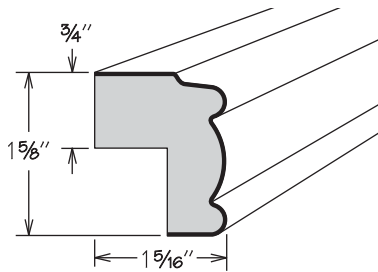

**Molding Stack**  
MS MODERN 200

**NEW!** UPDATE

	Height Shown	A Min.	A Max.
MS MODERN 200	4 1/4"	3 3/16"	4 1/2"

MS MODERN 200

- **UPDATE: 94" long**
- Height dimensions are the above-face-frame height when used as shown
- Pre-packaged molding kit includes:
  - ACM8
  - MSS3S394
  - SQCR8
  - HWC 1X2X94
- Molding Stacks shipped unassembled
- Molding Stacks to be cut, assembled and field installed at job site
- Only one finish can be specified per Molding Stack
- All door styles feature solid wood finished to match cabinet box exterior
- Molding Stack diagram included
- Refer to specifications on individual molding included in molding stack

**Molding Stack**  
MS MODERN 300

**NEW!** UPDATE

	Height Shown	A Min.	A Max.
MS MODERN 300	5 7/8"	5 7/8"	7 3/8"

MS MODERN 300

- **UPDATE: 94" long**
- Height dimensions are the above-face-frame height when used as shown
- Pre-packaged molding kit includes:
  - ACM8
  - SIM8 (2)
  - MSS3S694
  - HWC 1X2X94
- Molding Stacks shipped unassembled
- Molding Stacks to be cut, assembled and field installed at job site
- Only one finish can be specified per Molding Stack
- All door styles feature solid wood finished to match cabinet box exterior
- Molding Stack diagram included
- Refer to specifications on individual molding included in molding stack

**Starter Molding**

**NEW!** UPDATE

STRM8

- **UPDATE: 94" long**
- All door styles feature solid wood finished to match cabinet box exterior

**Small Traditional Light Rail Molding**

**NEW!** UPDATE

STLR8

- **UPDATE:** 94" long
- All door styles feature solid wood finished to match cabinet box exterior