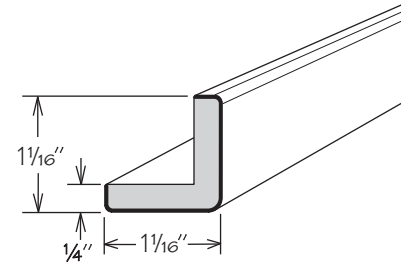

Outside Corner Molding

NEW! UPDATE

OTCM8

- **UPDATE:** 94" long
- All door styles feature solid wood finished to match cabinet box exterior