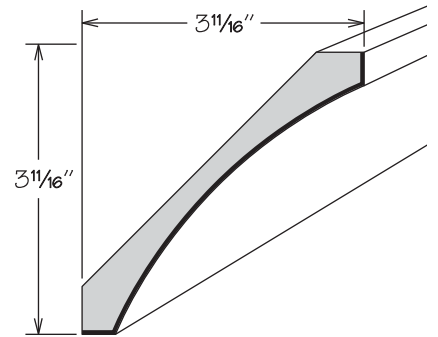

Large Cove Molding

NEW! UPDATE

LCVM8

- **UPDATE: 94" long**
- All door styles feature solid wood finished to match cabinet box exterior