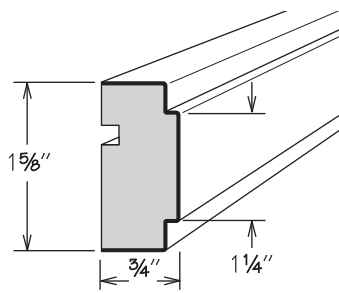

Square Chair Rail Molding

NEW! UPDATE

SQCR8

- **UPDATE:** 94" long
- All door styles feature solid wood finished to match cabinet box exterior