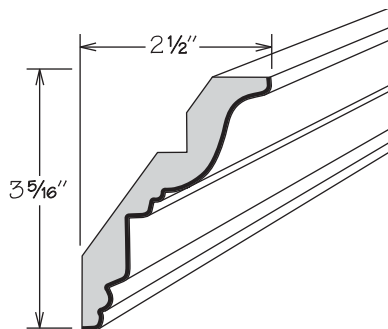

**Molding Stack**  
MS MODERN 200

**NEW!** UPDATE

	Height Shown	A Min.	A Max.
MS MODERN 200	4 1/4"	3 3/16"	4 1/2"

MS MODERN 200

- **UPDATE: 94" long**
- Height dimensions are the above-face-frame height when used as shown
- Pre-packaged molding kit includes:
  - ACM8
  - MSS3S394
  - SQCR8
  - HWC 1X2X94
- Molding Stacks shipped unassembled
- Molding Stacks to be cut, assembled and field installed at job site
- Only one finish can be specified per Molding Stack
- All door styles feature solid wood finished to match cabinet box exterior
- Molding Stack diagram included
- Refer to specifications on individual molding included in molding stack

**Large Crown Molding**

**NEW!** UPDATE

LCM8

- **UPDATE: 94" long**
- All door styles feature solid wood finished to match cabinet box exterior

**Traditional Classic Crown Molding**

**NEW!** UPDATE

TCCM8

- **UPDATE: 94" long**
- Wood, Painted and Duraform (Breeze, Cascade, Drift) door styles feature solid wood finished to match cabinet box exterior
- Duraform (Espresso, Harbor, Linen, Stone) door styles feature Duraform wrapped MDF
- May use SBIM8 and SIM8 as accent