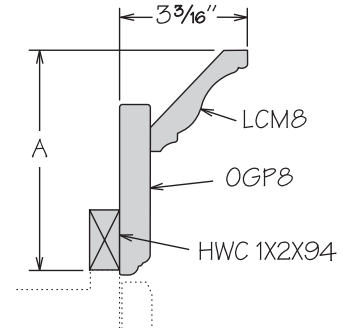

**Molding Stack**  
MS CLASSIC 100

**NEW!** UPDATE

MS CLASSIC 100

- **UPDATE: 94" long**
- Height dimension is the above-face-frame height when used as shown
- Pre-packaged molding kit includes:
  - CM8
  - DCTM8
  - SBIM8
  - HWC 3/4X3/4X94
- Molding Stacks shipped unassembled
- Molding Stacks to be cut, assembled and field installed at job site
- Only one finish can be specified per Molding Stack
- All door styles feature solid wood finished to match cabinet box exterior
- Molding Stack diagram included
- Refer to specifications on individual molding included in molding stack

**Molding Stack**  
MS CLASSIC 200

**NEW!** UPDATE

	Height Shown	A Min.	A Max.
MS CLASSIC 200	3 1/8"	2 1/8"	3 3/8"

MS CLASSIC 200

- **UPDATE: 94" long**
- Height dimensions are the above-face-frame height when used as shown
- Pre-packaged molding kit includes:
  - LCM8
  - CLTM8
  - HWC 3/4X3/4X94
- Molding Stacks shipped unassembled
- Molding Stacks to be cut, assembled and field installed at job site
- Only one finish can be specified per Molding Stack
- All door styles feature solid wood finished to match cabinet box exterior
- Molding Stack diagram included
- Refer to specifications on individual molding included in molding stack

**Molding Stack**  
MS CLASSIC 300

**NEW!** UPDATE

	Height Shown	A Min.	A Max.
MS CLASSIC 300	5 1/2"	4 1/4"	6"

MS CLASSIC 300

- **UPDATE: 94" long**
- Height dimensions are the above-face-frame height when used as shown
- Pre-packaged molding kit includes:
  - LCM8
  - OGP8
  - HWC 1X2X94
- Molding Stacks shipped unassembled
- Molding Stacks to be cut, assembled and field installed at job site
- Only one finish can be specified per Molding Stack
- All door styles feature solid wood finished to match cabinet box exterior
- Molding Stack diagram included
- Refer to specifications on individual molding included in molding stack