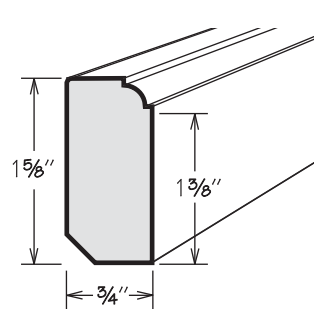

Decorative Trim Molding

NEW! UPDATE

DCTM8

- **UPDATE:** 94" long
- All door styles feature solid wood finished to match cabinet box exterior
- Can be used as light rail molding