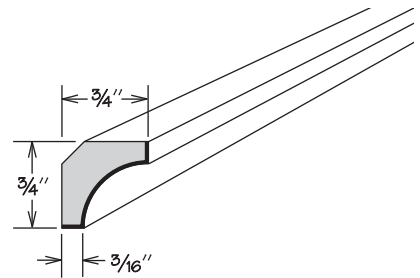

Inside Corner Molding

Duraform Textured

NEW! UPDATE

QM8 DT

- **UPDATE:** 94" long
- For Breeze, Cascade and Drift finishes only
- Features textured PVC-wrapped engineered wood finished to match cabinet door