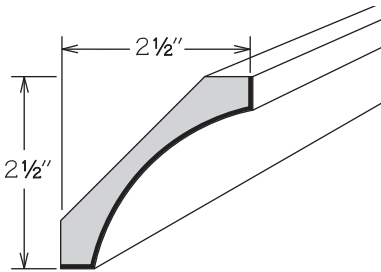

Small Cove Molding

NEW! UPDATE

SCVM8

- **UPDATE: 94" long**
- All door styles feature solid wood finished to match cabinet box exterior