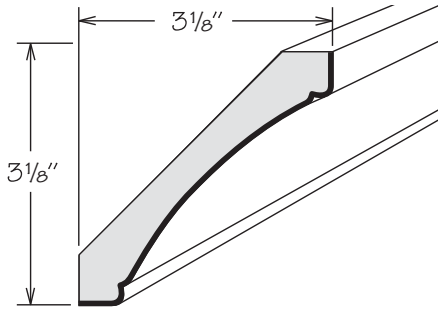

Decorative Cove Molding

NEW! UPDATE

DCVM8

- **UPDATE: 94" long**
- All door styles feature solid wood finished to match cabinet box exterior