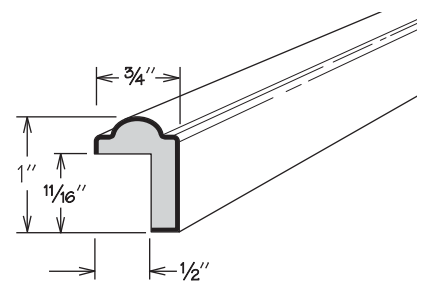

Single Bead Accent Molding

NEW! UPDATE

SBAM8

- **UPDATE:** 94" long
- All door styles feature solid wood finished to match cabinet box exterior
- May be used as accent on Wall China, Wine Storage, Base Microwave and Void Door cabinets