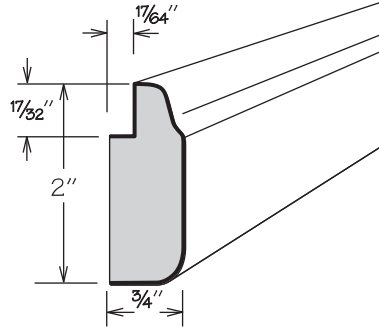

**Molding Stack**  
MS MODERN 200

**NEW!** UPDATE

	Height Shown	A Min.	A Max.
MS MODERN 200	4 1/4"	3 3/16"	4 1/2"

MS MODERN 200

- **UPDATE: 94" long**
- Height dimensions are the above-face-frame height when used as shown
- Pre-packaged molding kit includes:
  - ACM8
  - MSS3S394
  - SQCR8
  - HWC 1X2X94
- Molding Stacks shipped unassembled
- Molding Stacks to be cut, assembled and field installed at job site
- Only one finish can be specified per Molding Stack
- All door styles feature solid wood finished to match cabinet box exterior
- Molding Stack diagram included
- Refer to specifications on individual molding included in molding stack

**NEW!** UPDATE

SMM8

- **UPDATE: 94" long**
- All door styles feature solid wood finished to match cabinet box exterior

**Mirror Molding**

**NEW!** UPDATE

MM8

- **UPDATE: 94" long**
- All door styles feature solid wood finished to match cabinet box exterior