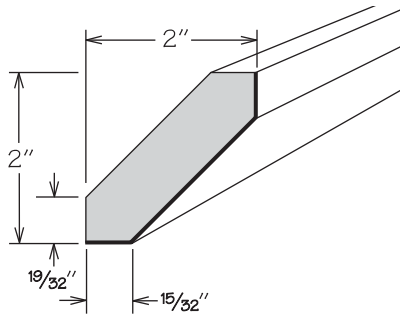

**Molding Stack**  
MS MODERN 200

**NEW!** UPDATE

	Height Shown	A Min.	A Max.
MS MODERN 200	4 1/4"	3 3/16"	4 1/2"

MS MODERN 200

- **UPDATE: 94" long**
- Height dimensions are the above-face-frame height when used as shown
- Pre-packaged molding kit includes:
  - ACM8
  - MSS3S394
  - SQCR8
  - HWC 1X2X94
- Molding Stacks shipped unassembled
- Molding Stacks to be cut, assembled and field installed at job site
- Only one finish can be specified per Molding Stack
- All door styles feature solid wood finished to match cabinet box exterior
- Molding Stack diagram included
- Refer to specifications on individual molding included in molding stack

**Molding Stack**  
MS CLASSIC 300

**NEW!** UPDATE

	Height Shown	A Min.	A Max.
MS CLASSIC 300	5 1/2"	4 1/4"	6"

MS CLASSIC 300

- **UPDATE: 94" long**
- Height dimensions are the above-face-frame height when used as shown
- Pre-packaged molding kit includes:
  - LCM8
  - OGP8
  - HWC 1X2X94
- Molding Stacks shipped unassembled
- Molding Stacks to be cut, assembled and field installed at job site
- Only one finish can be specified per Molding Stack
- All door styles feature solid wood finished to match cabinet box exterior
- Molding Stack diagram included
- Refer to specifications on individual molding included in molding stack

**Decorative Cove Molding**

**NEW!** UPDATE

DCVM8

- **UPDATE: 94" long**
- All door styles feature solid wood finished to match cabinet box exterior

**Angle Crown Molding**

**NEW!** UPDATE

ACM8

- **UPDATE: 94" long**
- Wood, Painted and Duraform (Breeze, Cascade, Drift) door styles feature solid wood finished to match cabinet box exterior
- Duraform (Espresso, Harbor, Linen, Stone) door styles feature Duraform wrapped MDF
- When ordered as a Molding Stack, Duraform door styles are finished to match cabinet box exterior