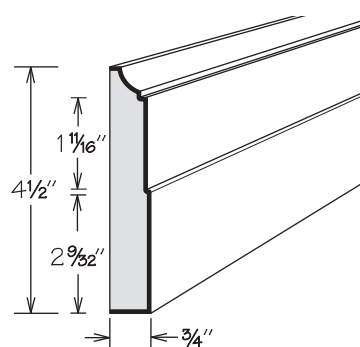

Classic Baseboard Molding

NEW! UPDATE

CLBM8

- **UPDATE:** 94" long
- All door styles feature solid wood finished to match cabinet box exterior
- For use in furniture toe or top molding applications