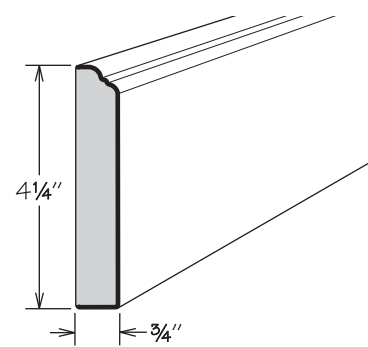

Ogee Pilaster Molding

NEW! UPDATE

OGP8

- **UPDATE:** 94" long
- Wood, Painted and Duraform (Breeze, Cascade, Drift) door styles feature solid wood finished to match cabinet box exterior
- Duraform (Espresso, Harbor, Linen, Stone) door styles feature Duraform wrapped MDF
- When ordered as a Molding Stack, Duraform door styles are finished to match cabinet box exterior
- For use in furniture toe or top molding applications