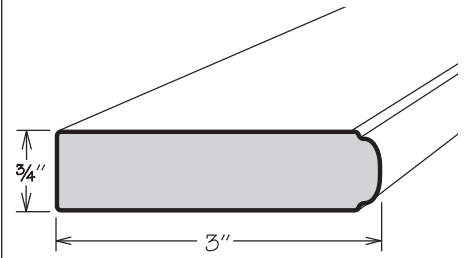

Single Bead Molding

NEW! UPDATE

SBM8

- **UPDATE:** 94" long
- All door styles feature solid wood finished to match cabinet box exterior