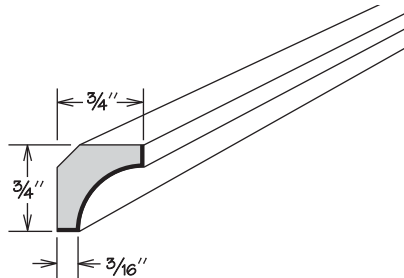

**Quarter Round Molding**

**NEW!** UPDATE

QR8

- **UPDATE:** 94" long
- All door styles feature solid wood finished to match cabinet box exterior

**Inside Corner Molding**

**NEW!** UPDATE

QM8

- **UPDATE:** 94" long
- All door styles feature solid wood finished to match cabinet box exterior