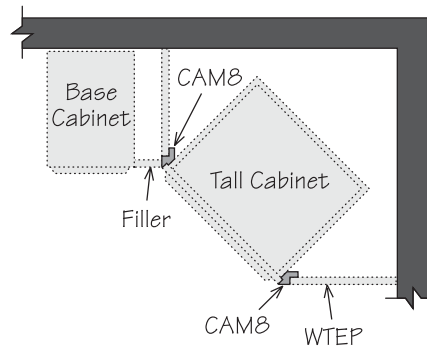

Top View

CAM8

- **UPDATE:** 94" long
- All door styles feature solid wood finished to match cabinet box exterior
- Used in corner application to place cabinet at 45-degree angle
- Cannot be installed on cabinets with the Furniture Ends Option