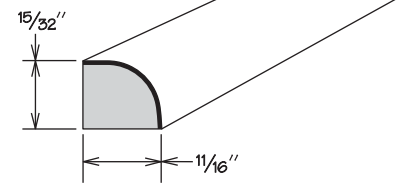

**Straight Trim Molding**

**NEW!** UPDATE

UM8

- **UPDATE:** 94" long
- All door styles feature solid wood finished to match cabinet box exterior

**Shoe Molding**

**NEW!** UPDATE

SHM8

- **UPDATE:** 94" long
- All door styles feature solid wood finished to match cabinet box exterior