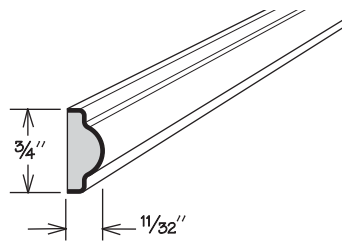

Single Bead Insert Molding

NEW! UPDATE

SBIM8

- **UPDATE: 94" long**
- All door styles feature solid wood finished to match cabinet box exterior
- May be used as accent on TCCM8 and ILR8