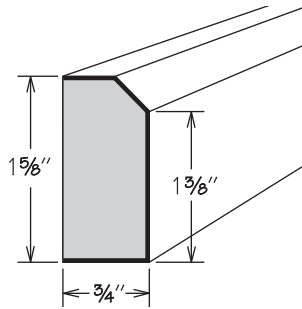

Contemporary Trim Molding
Duraform Textured

NEW! UPDATE

CTM8 DT

- **UPDATE:** 94" long
- For Breeze, Cascade and Drift finishes only
- Features textured PVC-wrapped engineered wood finished to match cabinet door
- Can be used as light rail molding