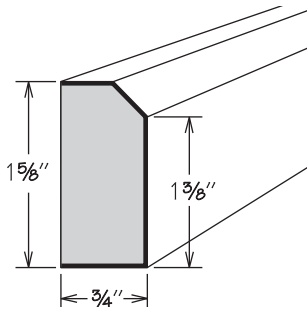

Contemporary Trim Molding

NEW! UPDATE

CTM8

- **UPDATE:** 94" long
- All door styles feature solid wood finished to match cabinet box exterior
- Can be used as light rail molding