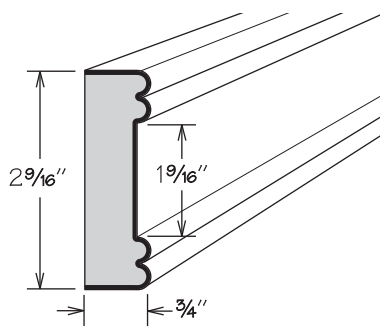

Library Molding

NEW! UPDATE

LBM8

- **UPDATE:** 94" long
- All door styles feature solid wood finished to match cabinet box exterior
- May use SBIM8 and SIM8 as accent