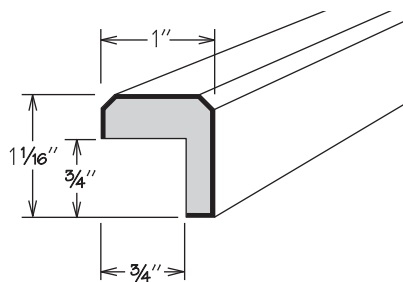

Shaker Accent Molding

NEW! UPDATE

SAM8

- **UPDATE:** 94" long
- All door styles feature solid wood finished to match cabinet box exterior
- May be used as accent on Wall China, Wine Storage, Base Microwave and Void Door cabinets