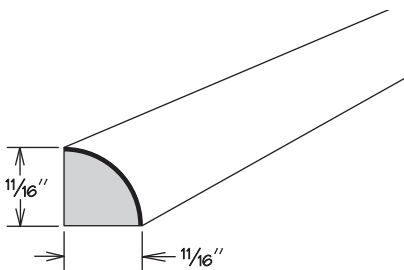

Quarter Round Molding

NEW! UPDATE

QR8

- **UPDATE:** 94" long
- All door styles feature solid wood finished to match cabinet box exterior