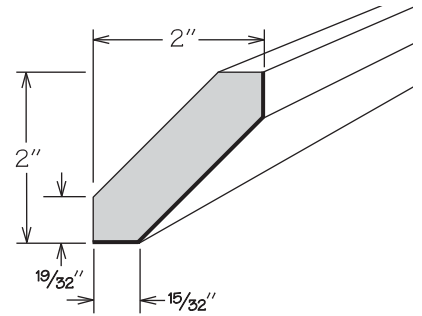

Angle Crown Molding

Duraform Textured

NEW! UPDATE

ACM8 DT

- **UPDATE: 94" long**
- For Breeze, Cascade and Drift finishes only
- Features textured PVC-wrapped engineered wood finished to match cabinet door