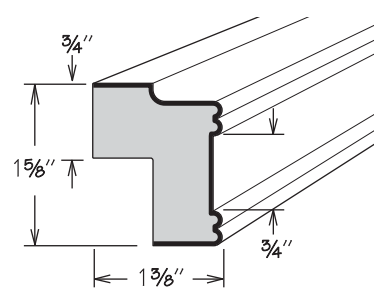

**Molding Stack**  
MS MODERN 200

**NEW!** UPDATE

	Height Shown	A Min.	A Max.
MS MODERN 200	4 1/4"	3 3/16"	4 1/2"

MS MODERN 200

- **UPDATE: 94" long**
- Height dimensions are the above-face-frame height when used as shown
- Pre-packaged molding kit includes:
  - ACM8
  - MSS3S394
  - SQCR8
  - HWC 1X2X94
- Molding Stacks shipped unassembled
- Molding Stacks to be cut, assembled and field installed at job site
- Only one finish can be specified per Molding Stack
- All door styles feature solid wood finished to match cabinet box exterior
- Molding Stack diagram included
- Refer to specifications on individual molding included in molding stack

**Molding Stack**  
MS MODERN 300

**NEW!** UPDATE

	Height Shown	A Min.	A Max.
MS MODERN 300	5 7/8"	5 7/8"	7 3/8"

MS MODERN 300

- **UPDATE: 94" long**
- Height dimensions are the above-face-frame height when used as shown
- Pre-packaged molding kit includes:
  - ACM8
  - SIM8 (2)
  - MSS3S694
  - HWC 1X2X94
- Molding Stacks shipped unassembled
- Molding Stacks to be cut, assembled and field installed at job site
- Only one finish can be specified per Molding Stack
- All door styles feature solid wood finished to match cabinet box exterior
- Molding Stack diagram included
- Refer to specifications on individual molding included in molding stack

**Square Light Rail Molding**

**NEW!** UPDATE

SQLR8

- **UPDATE:** 94" long
- All door styles feature solid wood finished to match cabinet box exterior

**Inset Light Rail Molding**

**NEW!** UPDATE

ILR8

- **UPDATE:** 94" long
- All door styles feature solid wood finished to match cabinet box exterior
- May use SBIM8 and SIM8 as accent