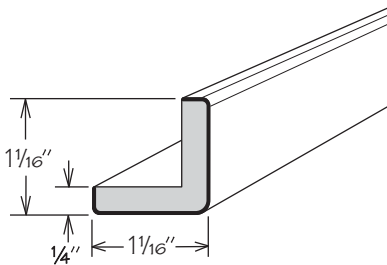

Outside Corner Molding
Duraform Textured

NEW! UPDATE

OTCM8 DT

- **UPDATE:** 94" long
- For Breeze, Cascade and Drift finishes only
- Features textured PVC-wrapped engineered wood finished to match cabinet door