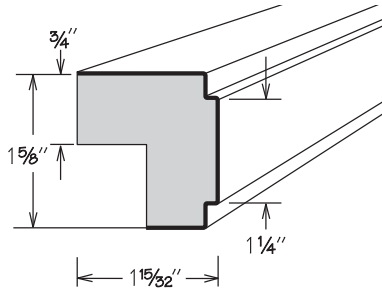

Square Light Rail Molding

NEW! UPDATE

SQLR8

- **UPDATE:** 94" long
- All door styles feature solid wood finished to match cabinet box exterior