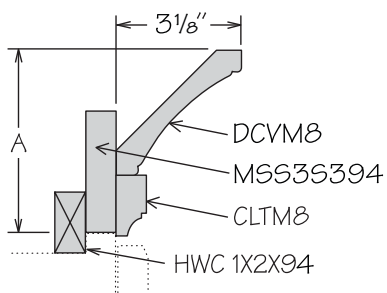

**Molding Stack**  
MS MODERN 300

**NEW!** UPDATE

	Height Shown	A Min.	A Max.
MS MODERN 300	5 7/8"	5 7/8"	7 3/8"

MS MODERN 300

- **UPDATE: 94" long**
- Height dimensions are the above-face-frame height when used as shown
- Pre-packaged molding kit includes:
  - ACM8
  - SIM8 (2)
  - MSS3S694
  - HWC 1X2X94
- Molding Stacks shipped unassembled
- Molding Stacks to be cut, assembled and field installed at job site
- Only one finish can be specified per Molding Stack
- All door styles feature solid wood finished to match cabinet box exterior
- Molding Stack diagram included
- Refer to specifications on individual molding included in molding stack

**Molding Stack**  
MS TRANSITIONAL 100

**NEW!** UPDATE

	Height Shown	A Min.	A Max.
MS TRANSITIONAL 100	3"	2 7/8"	4 3/4"

MS TRANSITIONAL 100

- **UPDATE: 94" long**
- Height dimensions are the above-face-frame height when used as shown
- Pre-packaged molding kit includes:
  - SCVM8
  - STRM8
- Molding Stacks shipped unassembled
- Molding Stacks to be cut, assembled and field installed at job site
- Only one finish can be specified per Molding Stack
- All door styles feature solid wood finished to match cabinet box exterior
- Molding Stack diagram included
- Refer to specifications on individual molding included in molding stack

**Molding Stack**  
MS TRANSITIONAL 200

**NEW!** UPDATE

	Height Shown	A Min.	A Max.
MS TRANSITIONAL 200	4 1/2"	4 1/2"	5 1/2"

MS TRANSITIONAL 200

- **UPDATE: 94" long**
- Height dimension is the above-face-frame height when used as shown
- Pre-packaged molding kit includes:
  - DCVM8
  - CLTM8
  - MSS3S394
  - HWC 1X2X94
- Molding Stacks shipped unassembled
- Molding Stacks to be cut, assembled and field installed at job site
- Only one finish can be specified per Molding Stack
- All door styles feature solid wood finished to match cabinet box exterior
- Molding Stack diagram included
- Refer to specifications on individual molding included in molding stack