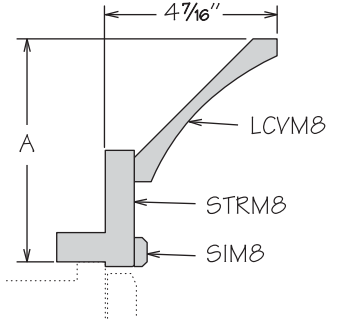

**Molding Stack**  
MS TRANSITIONAL 100

**NEW!** UPDATE

	Height Shown	A Min.	A Max.
MS TRANSITIONAL 100	3"	2 7/8"	4 3/4"

MS TRANSITIONAL 100

- **UPDATE: 94" long**
- Height dimensions are the above-face-frame height when used as shown
- Pre-packaged molding kit includes:
  - SCVM8
  - STRM8
- Molding Stacks shipped unassembled
- Molding Stacks to be cut, assembled and field installed at job site
- Only one finish can be specified per Molding Stack
- All door styles feature solid wood finished to match cabinet box exterior
- Molding Stack diagram included
- Refer to specifications on individual molding included in molding stack

**Molding Stack**  
MS TRANSITIONAL 200

**NEW!** UPDATE

	Height Shown	A Min.	A Max.
MS TRANSITIONAL 200	4 1/2"	4 1/2"	5 1/2"

MS TRANSITIONAL 200

- **UPDATE: 94" long**
- Height dimension is the above-face-frame height when used as shown
- Pre-packaged molding kit includes:
  - DCVM8
  - CLTM8
  - MSS3S394
  - HWC 1X2X94
- Molding Stacks shipped unassembled
- Molding Stacks to be cut, assembled and field installed at job site
- Only one finish can be specified per Molding Stack
- All door styles feature solid wood finished to match cabinet box exterior
- Molding Stack diagram included
- Refer to specifications on individual molding included in molding stack

**Molding Stack**  
MS TRANSITIONAL 300

**NEW!** UPDATE

	Height Shown	A Min.	A Max.
MS TRANSITIONAL 300	5 3/4"	4 3/8"	5 15/16"

MS TRANSITIONAL 300

- **UPDATE: 94" long**
- Height dimensions are the above-face-frame height when used as shown
- Pre-packaged molding kit includes:
  - LCVMB
  - STRM8
  - SIM8
- Molding Stacks shipped unassembled
- Molding Stacks to be cut, assembled and field installed at job site
- Only one finish can be specified per Molding Stack
- All door styles feature solid wood finished to match cabinet box exterior
- Molding Stack diagram included
- Refer to specifications on individual molding included in molding stack