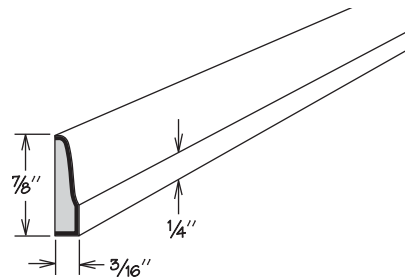

**Straight Trim Molding**

**NEW!** UPDATE

UM8

- **UPDATE:** 94" long
- All door styles feature solid wood finished to match cabinet box exterior

**Shoe Molding**

**NEW!** UPDATE

SHM8

- **UPDATE:** 94" long
- All door styles feature solid wood finished to match cabinet box exterior