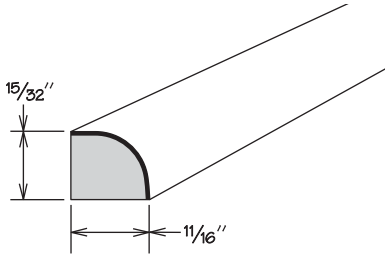

Shoe Molding
Duraform Textured

NEW! UPDATE

SHM8 DT

- **UPDATE:** 94" long
- For Breeze, Cascade and Drift finishes only
- Features textured PVC-wrapped engineered wood finished to match cabinet door