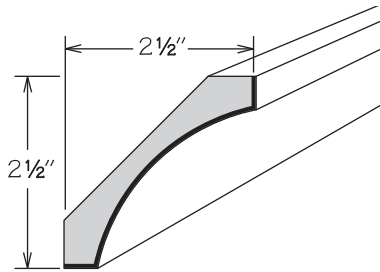

Small Cove Molding

Duraform Textured

NEW! UPDATE

SCVM8 DT

- **UPDATE: 94" long**
- For Breeze, Cascade and Drift finishes only
- Features textured PVC-wrapped engineered wood finished to match cabinet door