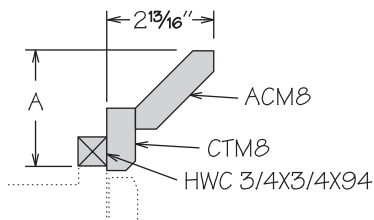

For molding build-ups inspired by door style, visit Designer Resources at <http://resources.shenandoahcabinetry.com/>.

**Molding Stack**  
MS MODERN 100

**NEW!** UPDATE

	Height Shown	A Min.	A Max.
MS MODERN 100	3"	2 3/16"	3"

MS MODERN 100

- **UPDATE: 94" long**
- Height dimensions are the above-face-frame height when used as shown
- Pre-packaged molding kit includes:
  - ACM8
  - CTM8
  - HWC 3/4X3/4X94
- Molding Stacks shipped unassembled
- Molding Stacks to be cut, assembled and field installed at job site
- Only one finish can be specified per Molding Stack
- All door styles feature solid wood finished to match cabinet box exterior
- Molding Stack diagram included
- Refer to specifications on individual molding included in molding stack

**Molding Stack**  
MS MODERN 200

**NEW!** UPDATE

	Height Shown	A Min.	A Max.
MS MODERN 200	4 1/4"	3 3/16"	4 1/2"

MS MODERN 200

- **UPDATE: 94" long**
- Height dimensions are the above-face-frame height when used as shown
- Pre-packaged molding kit includes:
  - ACM8
  - MSS3S394
  - SQCR8
  - HWC 1X2X94
- Molding Stacks shipped unassembled
- Molding Stacks to be cut, assembled and field installed at job site
- Only one finish can be specified per Molding Stack
- All door styles feature solid wood finished to match cabinet box exterior
- Molding Stack diagram included
- Refer to specifications on individual molding included in molding stack