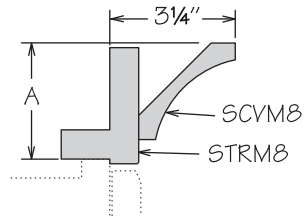

**Molding Stack**  
MS MODERN 200

**NEW!** UPDATE

	Height Shown	A Min.	A Max.
MS MODERN 200	4 1/4"	3 3/16"	4 1/2"

MS MODERN 200

- **UPDATE: 94" long**
- Height dimensions are the above-face-frame height when used as shown
- Pre-packaged molding kit includes:
  - ACM8
  - MSS3S394
  - SQCR8
  - HWC 1X2X94
- Molding Stacks shipped unassembled
- Molding Stacks to be cut, assembled and field installed at job site
- Only one finish can be specified per Molding Stack
- All door styles feature solid wood finished to match cabinet box exterior
- Molding Stack diagram included
- Refer to specifications on individual molding included in molding stack

**Molding Stack**  
MS MODERN 300

**NEW!** UPDATE

	Height Shown	A Min.	A Max.
MS MODERN 300	5 7/8"	5 7/8"	7 3/8"

MS MODERN 300

- **UPDATE: 94" long**
- Height dimensions are the above-face-frame height when used as shown
- Pre-packaged molding kit includes:
  - ACM8
  - SIM8 (2)
  - MSS3S694
  - HWC 1X2X94
- Molding Stacks shipped unassembled
- Molding Stacks to be cut, assembled and field installed at job site
- Only one finish can be specified per Molding Stack
- All door styles feature solid wood finished to match cabinet box exterior
- Molding Stack diagram included
- Refer to specifications on individual molding included in molding stack

**Molding Stack**  
MS TRANSITIONAL 100

**NEW!** UPDATE

	Height Shown	A Min.	A Max.
MS TRANSITIONAL 100	3"	2 7/8"	4 3/4"

MS TRANSITIONAL 100

- **UPDATE: 94" long**
- Height dimensions are the above-face-frame height when used as shown
- Pre-packaged molding kit includes:
  - SCVM8
  - STRM8
- Molding Stacks shipped unassembled
- Molding Stacks to be cut, assembled and field installed at job site
- Only one finish can be specified per Molding Stack
- All door styles feature solid wood finished to match cabinet box exterior
- Molding Stack diagram included
- Refer to specifications on individual molding included in molding stack