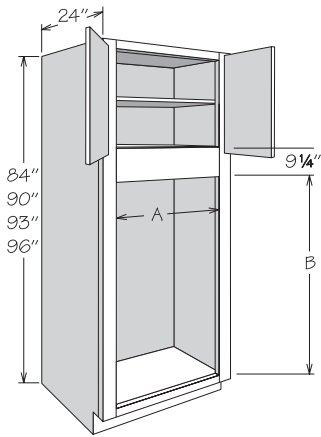

Double Oven Cabinet
2 Butt Doors • No Drawer

Number Shelves

84" High	0
90" High	1
93" High	2
96" High	2

Cut Out Dimensions	A		B	
	Actual	Max.	Actual	Max.
OVD2784 BUTT NDWR	20 3/4"	25"	52 5/8"	60 1/4"
OVD3084 BUTT NDWR	23 3/4"	28"	52 5/8"	60 1/4"
OVD3384 BUTT NDWR	26 3/4"	31"	52 5/8"	60 1/4"
OVD2790 AS BUTT NDWR	20 3/4"	25"	52 1/4"	59 7/8"
OVD3090 AS BUTT NDWR	23 3/4"	28"	52 1/4"	59 7/8"
OVD3390 AS BUTT NDWR	26 3/4"	31"	52 1/4"	59 7/8"
OVD2793 AS BUTT NDWR	20 3/4"	25"	52 5/8"	60 1/4"
OVD3093 AS BUTT NDWR	23 3/4"	28"	52 5/8"	60 1/4"
OVD3393 AS BUTT NDWR	26 3/4"	31"	52 5/8"	60 1/4"
OVD2796 AS BUTT NDWR	20 3/4"	25"	52 5/8"	60 1/4"
OVD3096 AS BUTT NDWR	23 3/4"	28"	52 5/8"	60 1/4"
OVD3396 AS BUTT NDWR	26 3/4"	31"	52 5/8"	60 1/4"

OVD2784 BUTT NDWR	APC
OVD3084 BUTT NDWR	CFO
OVD3384 BUTT NDWR	FE
	RD
OVD2790 AS BUTT NDWR	
OVD3090 AS BUTT NDWR	
OVD3390 AS BUTT NDWR	
OVD2793 AS BUTT NDWR	
OVD3093 AS BUTT NDWR	
OVD3393 AS BUTT NDWR	
OVD2796 AS BUTT NDWR	
OVD3096 AS BUTT NDWR	
OVD3396 AS BUTT NDWR	

- No drawer
- Refer to appliance manufacturer's specifications for adequate clearances and required installation materials
- Heat Shield Kit (HSK) recommended for Duraform thermofoil door styles