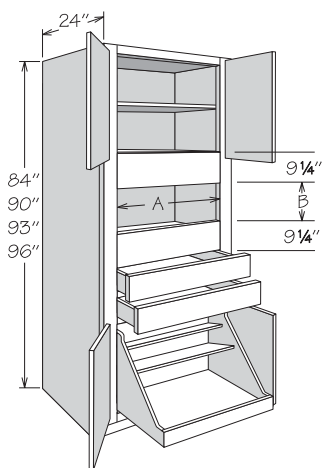

Single Oven Cabinet

4 Butt Doors • 2 Drawers
1 Pot & Pan Organizer

Number Shelves

84" High	0
90" High	1
93" High	2
96" High	2

Cut Out Dimensions	A		B	
	Actual	Max.	Actual	Max.
OVS2784 BUTT 2DWR BPPO	20 3/4"	25"	10 1/8"	25 3/8"
OVS3084 BUTT 2DWR BPPO	23 3/4"	28"	10 1/8"	25 3/8"
OVS3384 BUTT 2DWR BPPO	26 3/4"	31"	10 1/8"	25 3/8"
OVS2790 BUTT 2DWR BPPO	20 3/4"	25"	9 3/4"	25"
OVS3090 BUTT 2DWR BPPO	23 3/4"	28"	9 3/4"	25"
OVS3390 BUTT 2DWR BPPO	26 3/4"	31"	9 3/4"	25"
OVS2793 BUTT 2DWR BPPO	20 3/4"	25"	10 1/8"	25 3/8"
OVS3093 BUTT 2DWR BPPO	23 3/4"	28"	10 1/8"	25 3/8"
OVS3393 BUTT 2DWR BPPO	26 3/4"	31"	10 1/8"	25 3/8"
OVS2796 BUTT 2DWR BPPO	20 3/4"	25"	10 1/8"	25 3/8"
OVS3096 BUTT 2DWR BPPO	23 3/4"	28"	10 1/8"	25 3/8"
OVS3396 BUTT 2DWR BPPO	26 3/4"	31"	10 1/8"	25 3/8"

APC
FE
PE

- OVS2784 BUTT 2DWR BPPO
- OVS3084 BUTT 2DWR BPPO
- OVS3384 BUTT 2DWR BPPO
- OVS2790 BUTT 2DWR BPPO
- OVS3090 BUTT 2DWR BPPO
- OVS3390 BUTT 2DWR BPPO
- OVS2793 BUTT 2DWR BPPO
- OVS3093 BUTT 2DWR BPPO
- OVS3393 BUTT 2DWR BPPO
- OVS2796 BUTT 2DWR BPPO
- OVS3096 BUTT 2DWR BPPO
- OVS3396 BUTT 2DWR BPPO

- Two standard drawers
- Organizer in natural finish solid wood and wood veneer construction
- Organizer top shelf measures 6 3/8" deep
- Organizer middle shelf measures 9 3/4" deep
- Refer to appliance manufacturer's specifications for adequate clearances and required installation materials
- Heat Shield Kit (HSK) recommended for Duraform thermofoil door styles