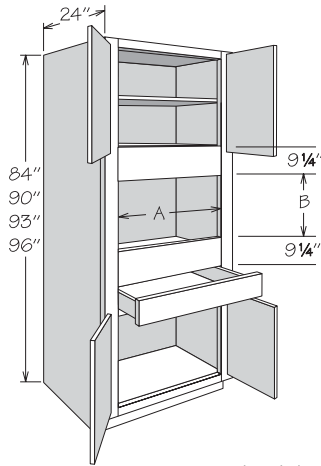

Single Oven Cabinet
4 Butt Doors • 1 Drawer

Number Shelves

84" High	0
90" High	1
93" High	2
96" High	2

Cut Out Dimensions	A		B	
	Actual	Max.	Actual	Max.
OVS2784 BUTT 1DWR	20 3/4"	25"	16 1/2"	31 3/8"
OVS3084 BUTT 1DWR	23 3/4"	28"	16 1/2"	31 3/8"
OVS3384 BUTT 1DWR	26 3/4"	31"	16 1/2"	31 3/8"
OVS2790 AS BUTT 1DWR	20 3/4"	25"	15 3/4"	31"
OVS3090 AS BUTT 1DWR	23 3/4"	28"	15 3/4"	31"
OVS3390 AS BUTT 1DWR	26 3/4"	31"	15 3/4"	31"
OVS2793 AS BUTT 1DWR	20 3/4"	25"	16 1/2"	31 3/8"
OVS3093 AS BUTT 1DWR	23 3/4"	28"	16 1/2"	31 3/8"
OVS3393 AS BUTT 1DWR	26 3/4"	31"	16 1/2"	31 3/8"
OVS2796 AS BUTT 1DWR	20 3/4"	25"	16 1/2"	31 3/8"
OVS3096 AS BUTT 1DWR	23 3/4"	28"	16 1/2"	31 3/8"
OVS3396 AS BUTT 1DWR	26 3/4"	31"	16 1/2"	31 3/8"

OVS2784 BUTT 1DWR	APC
OVS3084 BUTT 1DWR	CFO
OVS3384 BUTT 1DWR	FE
	PE
	RD
OVS2790 AS BUTT 1DWR	
OVS3090 AS BUTT 1DWR	
OVS3390 AS BUTT 1DWR	
OVS2793 AS BUTT 1DWR	
OVS3093 AS BUTT 1DWR	
OVS3393 AS BUTT 1DWR	
OVS2796 AS BUTT 1DWR	
OVS3096 AS BUTT 1DWR	
OVS3396 AS BUTT 1DWR	

- One standard drawer
- Refer to appliance manufacturer's specifications for adequate clearances and required installation materials
- Heat Shield Kit (HSK) recommended for Duraform thermofoil door styles