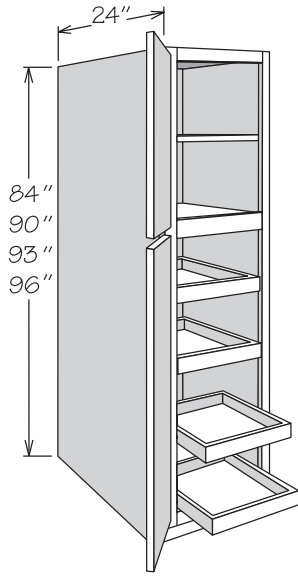

Utility Cabinet
24" Deep • 2 Doors
With Deep Roll Out Trays

	Number Shelves Top Section	Number Deep Roll Out Trays
84" High	1	4
90" High	2	4
93" High	3	4
96" High	3	4

■ UT1224 X 84 4ROT ■ UT1524 X 84 4ROT ■ UT1824 X 84 4ROT ■ UT1524 X 90 4ROT ■ UT1824 X 90 4ROT ■ UT1524 X 93 4ROT ■ UT1824 X 93 4ROT ■ UT1524 X 96 4ROT ■ UT1824 X 96 4ROT	<table border="0"> <tr><td>APC</td></tr> <tr><td>FE</td></tr> <tr><td>■ MI</td></tr> <tr><td>PE</td></tr> <tr><td>RD</td></tr> </table>

2. UT1224 X 84 4ROT SD
   UT1524 X 84 4ROT SD
   UT1824 X 84 4ROT SD
   UT1524 X 90 4ROT SD
   UT1824 X 90 4ROT SD
   UT1524 X 93 4ROT SD
   UT1824 X 93 4ROT SD
   UT1524 X 96 4ROT SD
   UT1824 X 96 4ROT SD

- Full-depth adjustable shelves are 3/4" engineered wood and edge banded on front edge only
- All shelving and Deep Roll Out Trays packaged separately for field installation
- 4" inset toe kick assembly shipped inside 93" and 96" high cabinets - seam will be visible between toe kick box and side of cabinet