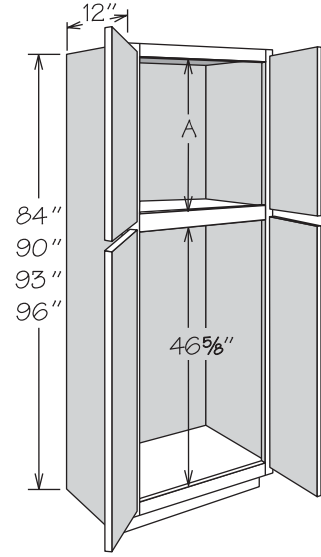

Utility Cabinet
12" Deep • 4 Butt Doors
No Shelves

	A
84" High	26 1/8"
90" High	32 1/8"
93" High	35 1/8"
96" High	38 1/8"

- UT2412 X 84 BUTT
- UT2412 X 90 BUTT
- UT2412 X 93 BUTT
- UT2412 X 96 BUTT

- UT2412 X 84 BUTT SD
- UT2412 X 90 BUTT SD
- UT2412 X 93 BUTT SD
- UT2412 X 96 BUTT SD

APC
CFO
FE
■ MI
PE
RD

- Shelving and optional interior accessories may be ordered separately - refer to Utility Cabinet Accessories for details
- 4" inset toe kick assembly shipped inside 93" and 96" high cabinets - seam will be visible between toe kick box and side of cabinet