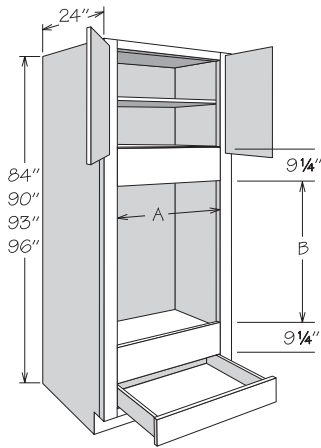

Double Oven Cabinet
2 Butt Doors • 1 Drawer

Number Shelves

84" High	0
90" High	1
93" High	2
96" High	2

Cut Out Dimensions	A		B	
	Actual	Max.	Actual	Max.
OVD2784 BUTT	20 3/4"	25"	39"	54 1/4"
OVD3084 BUTT	23 3/4"	28"	39"	54 1/4"
OVD3384 BUTT	26 3/4"	31"	39"	54 1/4"
OVD2790 AS BUTT	20 3/4"	25"	38 5/8"	53 7/8"
OVD3090 AS BUTT	23 3/4"	28"	38 5/8"	53 7/8"
OVD3390 AS BUTT	26 3/4"	31"	38 5/8"	53 7/8"
OVD2793 AS BUTT	20 3/4"	25"	39"	54 1/4"
OVD3093 AS BUTT	23 3/4"	28"	39"	54 1/4"
OVD3393 AS BUTT	26 3/4"	31"	39"	54 1/4"
OVD2796 AS BUTT	20 3/4"	25"	39"	54 1/4"
OVD3096 AS BUTT	23 3/4"	28"	39"	54 1/4"
OVD3396 AS BUTT	26 3/4"	31"	39"	54 1/4"

OVD2784 BUTT	APC
OVD3084 BUTT	CFO
OVD3384 BUTT	FE
	RD
OVD2790 AS BUTT	
OVD3090 AS BUTT	
OVD3390 AS BUTT	
OVD2793 AS BUTT	
OVD3093 AS BUTT	
OVD3393 AS BUTT	
OVD2796 AS BUTT	
OVD3096 AS BUTT	
OVD3396 AS BUTT	

- One standard drawer
- Refer to appliance manufacturer's specifications for adequate clearances and required installation materials
- Heat Shield Kit (HSK) recommended for Duraform thermofoil door styles