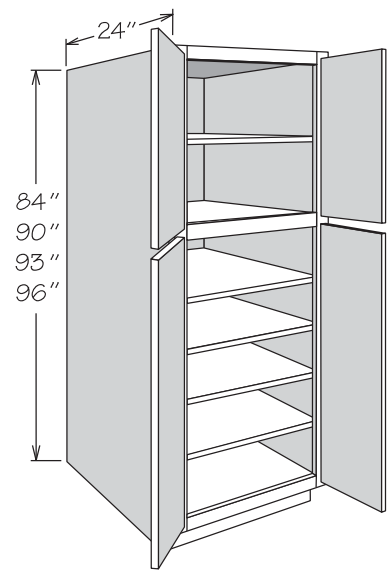

Utility Cabinet
24" Deep • 4 Butt Doors
With Adjustable Shelves

	Number Shelves Top Section	Number Shelves Lower Section
84" High	1	4
90" High	2	4
93" High	3	4
96" High	3	4

- UT2424 X 84 AS BUTT
- UT3024 X 84 AS BUTT
- UT3624 X 84 AS BUTT
- UT2424 X 90 AS BUTT
- UT3024 X 90 AS BUTT
- UT3624 X 90 AS BUTT
- UT2424 X 93 AS BUTT
- UT3024 X 93 AS BUTT
- UT3624 X 93 AS BUTT
- UT2424 X 96 AS BUTT
- UT3024 X 96 AS BUTT
- UT3624 X 96 AS BUTT

- UT2424 X 84 AS BUTT SD
- UT3024 X 84 AS BUTT SD
- UT3624 X 84 AS BUTT SD
- UT2424 X 90 AS BUTT SD
- UT3024 X 90 AS BUTT SD
- UT3624 X 90 AS BUTT SD
- UT2424 X 93 AS BUTT SD
- UT3024 X 93 AS BUTT SD
- UT3624 X 93 AS BUTT SD
- UT2424 X 96 AS BUTT SD
- UT3024 X 96 AS BUTT SD
- UT3624 X 96 AS BUTT SD

- Full-depth adjustable shelves are 3/4" engineered wood and edge banded on front edge only
- All shelving packaged separately for field installation
- 4" inset toe kick assembly shipped inside 93" and 96" high cabinets - seam will be visible between toe kick box and side of cabinet

APC
FE
■ MI
PE
RD