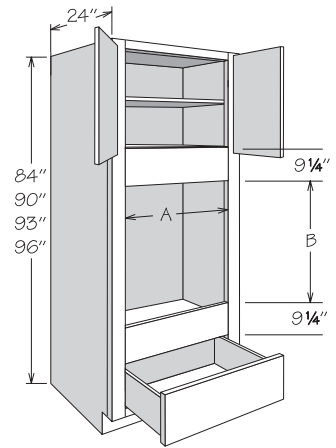

Double Oven Cabinet
2 Butt Doors • 1 Large Drawer

Number Shelves

84" High	0
90" High	1
93" High	2
96" High	2

Cut Out Dimensions	A		B	
	Actual	Max.	Actual	Max.
OVD2784 BUTT 1DDWR	20 3/4"	25"	33 3/8"	48 5/8"
OVD3084 BUTT 1DDWR	23 3/4"	28"	33 3/8"	48 5/8"
OVD3384 BUTT 1DDWR	26 3/4"	31"	33 3/8"	48 5/8"
OVD2790 AS BUTT 1DDWR	20 3/4"	25"	33 3/8"	48 7/8"
OVD3090 AS BUTT 1DDWR	23 3/4"	28"	33 3/8"	48 7/8"
OVD3390 AS BUTT 1DDWR	26 3/4"	31"	33 3/8"	48 7/8"
OVD2793 AS BUTT 1DDWR	20 3/4"	25"	33 3/8"	48 5/8"
OVD3093 AS BUTT 1DDWR	23 3/4"	28"	33 3/8"	48 5/8"
OVD3393 AS BUTT 1DDWR	26 3/4"	31"	33 3/8"	48 5/8"
OVD2796 AS BUTT 1DDWR	20 3/4"	25"	33 3/8"	48 5/8"
OVD3096 AS BUTT 1DDWR	23 3/4"	28"	33 3/8"	48 5/8"
OVD3396 AS BUTT 1DDWR	26 3/4"	31"	33 3/8"	48 5/8"

OVD2784 BUTT 1DDWR	APC
OVD3084 BUTT 1DDWR	CFO
OVD3384 BUTT 1DDWR	FE
	RD
OVD2790 AS BUTT 1DDWR	
OVD3090 AS BUTT 1DDWR	
OVD3390 AS BUTT 1DDWR	
OVD2793 AS BUTT 1DDWR	
OVD3093 AS BUTT 1DDWR	
OVD3393 AS BUTT 1DDWR	
OVD2796 AS BUTT 1DDWR	
OVD3096 AS BUTT 1DDWR	
OVD3396 AS BUTT 1DDWR	

- One large drawer
- Refer to appliance manufacturer's specifications for adequate clearances and required installation materials
- Heat Shield Kit (HSK) recommended for Duraform thermofoil door styles