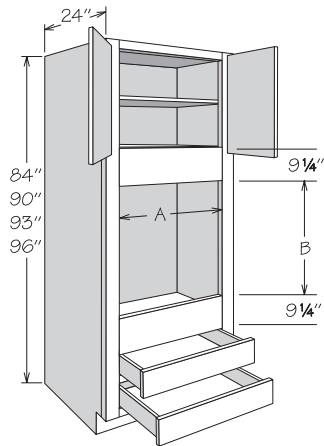

Double Oven Cabinet 2 Butt Doors • 2 Drawers

Number Shelves

84" High	0
90" High	1
93" High	2
96" High	2

Cut Out Dimensions	A		B	
	Actual	Max.	Actual	Max.
OVD2784 BUTT 2DWR	20 3/4"	25"	33"	48 1/4"
OVD3084 BUTT 2DWR	23 3/4"	28"	33"	48 1/4"
OVD3384 BUTT 2DWR	26 3/4"	31"	33"	48 1/4"
OVD2790 AS BUTT 2DWR	20 3/4"	25"	32 5/8"	47 7/8"
OVD3090 AS BUTT 2DWR	23 3/4"	28"	32 5/8"	47 7/8"
OVD3390 AS BUTT 2DWR	26 3/4"	31"	32 5/8"	47 7/8"
OVD2793 AS BUTT 2DWR	20 3/4"	25"	33"	48 1/4"
OVD3093 AS BUTT 2DWR	23 3/4"	28"	33"	48 1/4"
OVD3393 AS BUTT 2DWR	26 3/4"	31"	33"	48 1/4"
OVD2796 AS BUTT 2DWR	20 3/4"	25"	33"	48 1/4"
OVD3096 AS BUTT 2DWR	23 3/4"	28"	33"	48 1/4"
OVD3396 AS BUTT 2DWR	26 3/4"	31"	33"	48 1/4"

OVD2784 BUTT 2DWR	APC
OVD3084 BUTT 2DWR	CFO
OVD3384 BUTT 2DWR	FE
	RD
OVD2790 AS BUTT 2DWR	
OVD3090 AS BUTT 2DWR	
OVD3390 AS BUTT 2DWR	
OVD2793 AS BUTT 2DWR	
OVD3093 AS BUTT 2DWR	
OVD3393 AS BUTT 2DWR	
OVD2796 AS BUTT 2DWR	
OVD3096 AS BUTT 2DWR	
OVD3396 AS BUTT 2DWR	

- Two standard drawers
- Refer to appliance manufacturer's specifications for adequate clearances and required installation materials
- Heat Shield Kit (HSK) recommended for Duraform thermofoil door styles