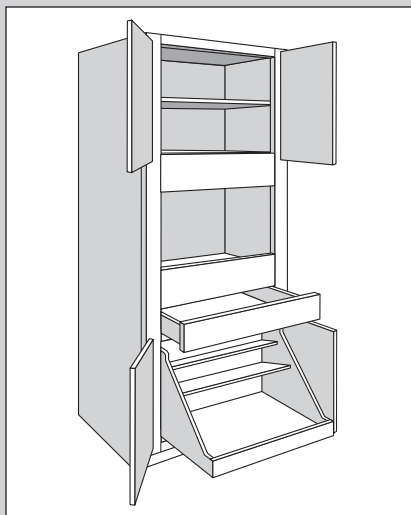

Oven Cabinets

Oven cabinets range in size from 27" to 33" wide, from 84" to 96" high and are 24" deep.

Inset toe kick construction requires BTK8 matching toe kick - must be ordered separately.

Oven cabinets have 3/8" wide stiles and face-mounted hinges. All oven cabinets feature a solid back.

Shelves are full-depth 3/4" engineered wood and edge banded on front edge only.

Shelves and accessories are packaged separately for field installation.

4" inset toe kick assembly shipped inside 93" and 96" high oven cabinets -- all 33" wide x 93" high oven toe kicks ship as two pieces.

See page 43 for Ceiling Height Requirements information.