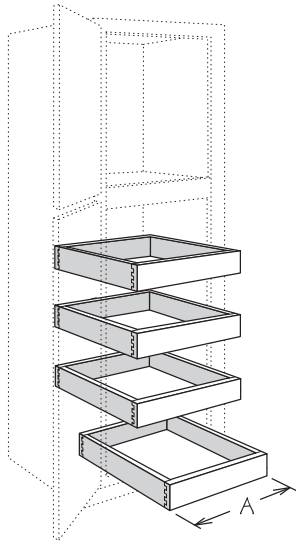

Tall Cabinet
Deep Roll Out Tray Kit or
4 Pack Deep Roll Out Tray Kit

	A
DROT12	7 3/4"
DROT15	10 3/4"
DROT18	13 3/4"
DROT24	19 3/4"
DROT30	25 3/4"
DROT36	31 3/4"

Deep Roll Out Tray Kit

- DROT12
- DROT15
- DROT18
- DROT24
- DROT30
- DROT36

4 Pack Deep Roll Out Tray Kit

- DROT12-4K
- DROT15-4K
- DROT18-4K
- DROT24-4K
- DROT30-4K
- DROT36-4K

- Field installation accessory
- Natural finish dovetail drawer with engineered wood bottom
- Includes Deep Roll Out Tray, all glide hardware and installation instructions

RD