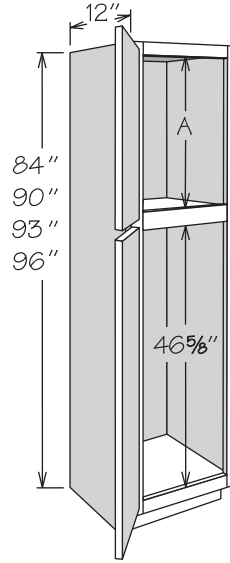

Utility Cabinet
12" Deep • 2 Doors
No Shelves

	A
84" High	26 1/8"
90" High	32 1/8"
93" High	35 1/8"
96" High	38 1/8"

- UT1212 X 84
- UT1512 X 84
- UT1812 X 84
- UT1512 X 90
- UT1812 X 90
- UT1512 X 93
- UT1812 X 93
- UT1512 X 96
- UT1812 X 96

- UT1212 X 84 SD
- UT1512 X 84 SD
- UT1812 X 84 SD
- UT1512 X 90 SD
- UT1812 X 90 SD
- UT1512 X 93 SD
- UT1812 X 93 SD
- UT1512 X 96 SD
- UT1812 X 96 SD

APC
CFO
FE
■ MI
PE
RD

- Shelving and optional interior accessories may be ordered separately - refer to Utility Cabinet Accessories for details
- 4" inset toe kick assembly shipped inside 93" and 96" high cabinets - seam will be visible between toe kick box and side of cabinet