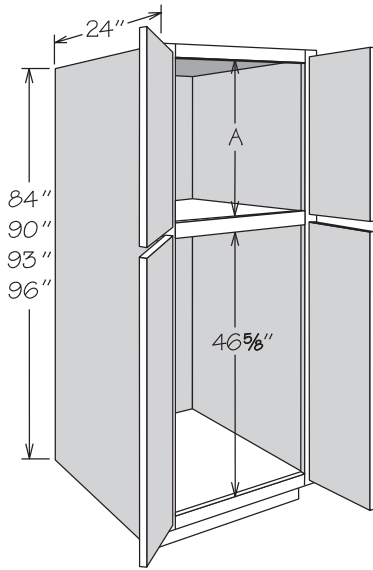

Utility Cabinet
24" Deep • 4 Butt Doors
No Shelves

	A
84" High	26 7/8"
90" High	32 1/8"
93" High	35 1/8"
96" High	38 1/8"

- UT2424 X 84 BUTT
- UT3024 X 84 BUTT
- UT3624 X 84 BUTT
- UT2424 X 90 BUTT
- UT3024 X 90 BUTT
- UT3624 X 90 BUTT
- UT2424 X 93 BUTT
- UT3024 X 93 BUTT
- UT3624 X 93 BUTT
- UT2424 X 96 BUTT
- UT3024 X 96 BUTT
- UT3624 X 96 BUTT

- UT2424 X 84 BUTT SD
- UT3024 X 84 BUTT SD
- UT3624 X 84 BUTT SD
- UT2424 X 90 BUTT SD
- UT3024 X 90 BUTT SD
- UT3624 X 90 BUTT SD
- UT2424 X 93 BUTT SD
- UT3024 X 93 BUTT SD
- UT3624 X 93 BUTT SD
- UT2424 X 96 BUTT SD
- UT3024 X 96 BUTT SD
- UT3624 X 96 BUTT SD

- Shelving and optional interior accessories may be ordered separately – refer to Utility Cabinet Accessories for details
- Cabinet backs are pre-drilled to accept up to four Deep Roll Out Trays in lower section
- 4" inset toe kick assembly shipped inside 93" and 96" high cabinets - seam will be visible between toe kick box and side of cabinet

APC
CFO
FE
■ MI
PE
RD