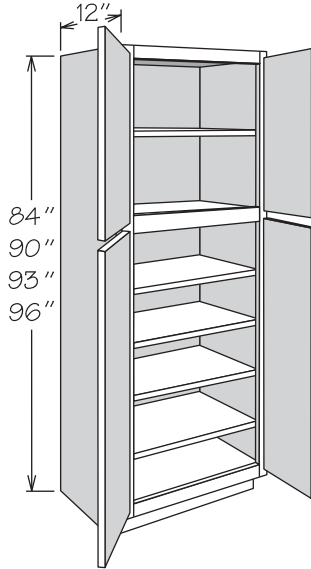

Tall Cabinets

Dimensions

Width

12" to 36"

Depth

12" to 24"
(Reduced Depth optional
on select cabinets)

Height

84" to 96"

Utility Cabinet
12" Deep • 2 Doors
With Adjustable Shelves

	Number Shelves Top Section	Number Shelves Lower Section
84" High	1	4
90" High	2	4
93" High	3	4
96" High	3	4

- UT1212 X 84 AS
- UT1512 X 84 AS
- UT1812 X 84 AS
- UT1512 X 90 AS
- UT1812 X 90 AS
- UT1512 X 93 AS
- UT1812 X 93 AS
- UT1512 X 96 AS
- UT1812 X 96 AS

- UT1212 X 84 AS SD
- UT1512 X 84 AS SD
- UT1812 X 84 AS SD
- UT1512 X 90 AS SD
- UT1812 X 90 AS SD
- UT1512 X 93 AS SD
- UT1812 X 93 AS SD
- UT1512 X 96 AS SD
- UT1812 X 96 AS SD

APC
FE
■ MI
PE
RD

- Full-depth adjustable shelves are 3/4" engineered wood and edge banded on front edge only
- All shelving packaged separately for field installation
- 4" inset toe kick assembly shipped inside 93" and 96" high cabinets - seam will be visible between toe kick box and side of cabinet

Utility Cabinet
12" Deep • 4 Butt Doors
With Adjustable Shelves

	Number Shelves Top Section	Number Shelves Lower Section
84" High	1	4
90" High	2	4
93" High	3	4
96" High	3	4

- UT2412 X 84 AS BUTT
- UT2412 X 90 AS BUTT
- UT2412 X 93 AS BUTT
- UT2412 X 96 AS BUTT