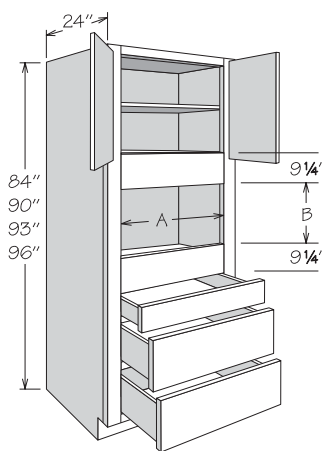

Single Oven Cabinet

2 Butt Doors • 3 Drawers

Number Shelves

84" High	0
90" High	1
93" High	2
96" High	2

Cut Out Dimensions	A		B	
	Actual	Max.	Actual	Max.
OVS2784 BUTT 3DWR	20 3/4"	25"	16 1/8"	31 3/8"
OVS3084 BUTT 3DWR	23 3/4"	28"	16 1/8"	31 3/8"
OVS3384 BUTT 3DWR	26 3/4"	31"	16 1/8"	31 3/8"
OVS2790 AS BUTT 3DWR	20 3/4"	25"	15 3/4"	31"
OVS3090 AS BUTT 3DWR	23 3/4"	28"	15 3/4"	31"
OVS3390 AS BUTT 3DWR	26 3/4"	31"	15 3/4"	31"
OVS2793 AS BUTT 3DWR	20 3/4"	25"	16 1/8"	31 3/8"
OVS3093 AS BUTT 3DWR	23 3/4"	28"	16 1/8"	31 3/8"
OVS3393 AS BUTT 3DWR	26 3/4"	31"	16 1/8"	31 3/8"
OVS2796 AS BUTT 3DWR	20 3/4"	25"	16 1/8"	31 3/8"
OVS3096 AS BUTT 3DWR	23 3/4"	28"	16 1/8"	31 3/8"
OVS3396 AS BUTT 3DWR	26 3/4"	31"	16 1/8"	31 3/8"

APC
CFO
FE
PE
RD

- OVS2784 BUTT 3DWR
- OVS3084 BUTT 3DWR
- OVS3384 BUTT 3DWR
- OVS2790 AS BUTT 3DWR
- OVS3090 AS BUTT 3DWR
- OVS3390 AS BUTT 3DWR
- OVS2793 AS BUTT 3DWR
- OVS3093 AS BUTT 3DWR
- OVS3393 AS BUTT 3DWR
- OVS2796 AS BUTT 3DWR
- OVS3096 AS BUTT 3DWR
- OVS3396 AS BUTT 3DWR

- One standard and two large drawers
- Refer to appliance manufacturer's specifications for adequate clearances and required installation materials
- Heat Shield Kit (HSK) recommended for Duraform thermofoil door styles