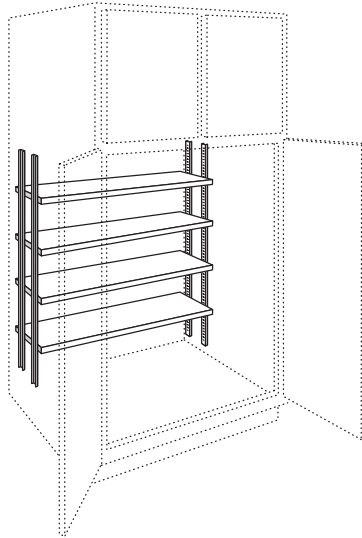

Utility Cabinet Shelf & Pilaster Kit

PSK36

APC
RD

- Field installation accessory
- Kit features four 9" deep shelves edge banded on front edge only, four 36" zinc pilasters, screws and installation instructions
- For use inside UT3624 X ___ BUTT
- Field trimmable in width for use inside UT1824
- Can be used with PCSK36 and/or PDSK18