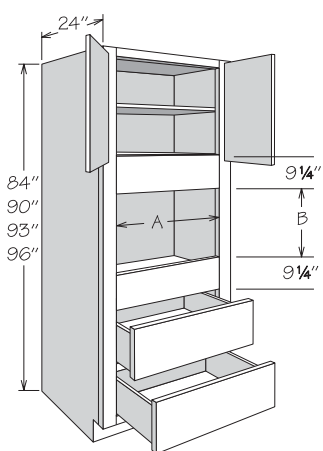

Single Oven Cabinet

2 Butt Doors • 2 Large Drawers

Number Shelves

84" High	0
90" High	1
93" High	2
96" High	2

Cut Out Dimensions	A		B	
	Actual	Max.	Actual	Max.
OVS2784 BUTT 2DDWR	20 3/4"	25"	22 1/8"	37 3/8"
OVS3084 BUTT 2DDWR	23 3/4"	28"	22 1/8"	37 3/8"
OVS3384 BUTT 2DDWR	26 3/4"	31"	22 1/8"	37 3/8"
OVS2790 AS BUTT 2DDWR	20 3/4"	25"	21 3/4"	37"
OVS3090 AS BUTT 2DDWR	23 3/4"	28"	21 3/4"	37"
OVS3390 AS BUTT 2DDWR	26 3/4"	31"	21 3/4"	37"
OVS2793 AS BUTT 2DDWR	20 3/4"	25"	22 1/8"	37 3/8"
OVS3093 AS BUTT 2DDWR	23 3/4"	28"	22 1/8"	37 3/8"
OVS3393 AS BUTT 2DDWR	26 3/4"	31"	22 1/8"	37 3/8"
OVS2796 AS BUTT 2DDWR	20 3/4"	25"	22 1/8"	37 3/8"
OVS3096 AS BUTT 2DDWR	23 3/4"	28"	22 1/8"	37 3/8"
OVS3396 AS BUTT 2DDWR	26 3/4"	31"	22 1/8"	37 3/8"

APC
CFO
FE
PE
RD

- OVS2784 BUTT 2DDWR
- OVS3084 BUTT 2DDWR
- OVS3384 BUTT 2DDWR
- OVS2790 AS BUTT 2DDWR
- OVS3090 AS BUTT 2DDWR
- OVS3390 AS BUTT 2DDWR
- OVS2793 AS BUTT 2DDWR
- OVS3093 AS BUTT 2DDWR
- OVS3393 AS BUTT 2DDWR
- OVS2796 AS BUTT 2DDWR
- OVS3096 AS BUTT 2DDWR
- OVS3396 AS BUTT 2DDWR

- Two large drawers
- Refer to appliance manufacturer's specifications for adequate clearances and required installation materials
- Heat Shield Kit (HSK) recommended for Duraform thermofoil door styles