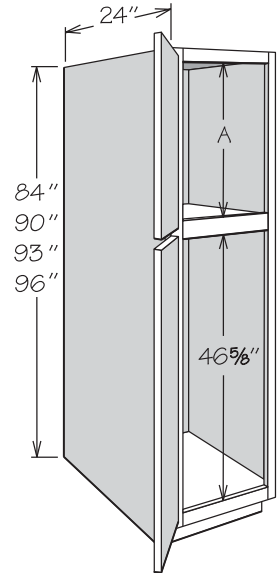

Utility Cabinet
24" Deep • 2 Doors
No Shelves

	A
84" High	26 7/8"
90" High	32 7/8"
93" High	35 7/8"
96" High	38 7/8"

- UT1224 X 84
- UT1524 X 84
- UT1824 X 84
- UT1524 X 90
- UT1824 X 90
- UT1524 X 93
- UT1824 X 93
- UT1524 X 96
- UT1824 X 96

- UT1224 X 84 SD
- UT1524 X 84 SD
- UT1824 X 84 SD
- UT1524 X 90 SD
- UT1824 X 90 SD
- UT1524 X 93 SD
- UT1824 X 93 SD
- UT1524 X 96 SD
- UT1824 X 96 SD

APC
CFO
FE
■ MI
PE
RD

- Shelving and optional interior accessories may be ordered separately - refer to Utility Cabinet Accessories for details
- Cabinet backs are pre-drilled to accept up to four Deep Roll Out Trays in lower section
- 4" inset toe kick assembly shipped inside 93" and 96" high cabinets - seam will be visible between toe kick box and side of cabinet