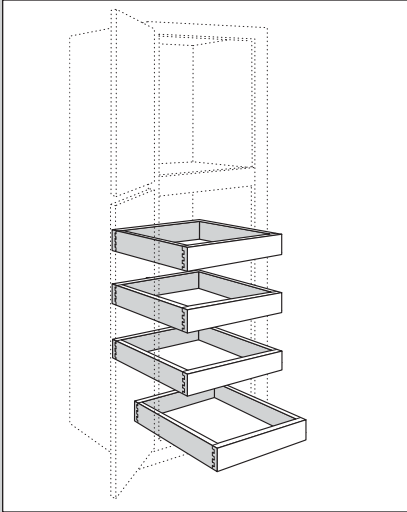

Utility Cabinet Accessories