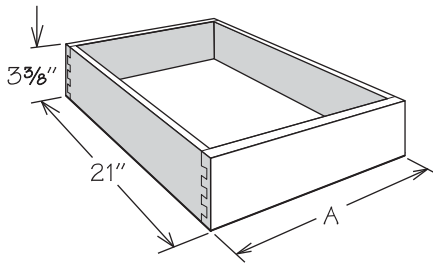

Tall Cabinet
Deep Roll Out Tray Kit or
4 Pack Deep Roll Out Tray Kit

	A
DROT12	7 3/4"
DROT15	10 3/4"
DROT18	13 3/4"
DROT24	19 3/4"
DROT30	25 3/4"
DROT36	31 3/4"

Deep Roll Out Tray Kit

- DROT12
- DROT15
- DROT18
- DROT24
- DROT30
- DROT36

4 Pack Deep Roll Out Tray Kit

- DROT12-4K
- DROT15-4K
- DROT18-4K
- DROT24-4K
- DROT30-4K
- DROT36-4K

- Field installation accessory
- Natural finish dovetail drawer with engineered wood bottom
- Includes Deep Roll Out Tray, all glide hardware and installation instructions

RD