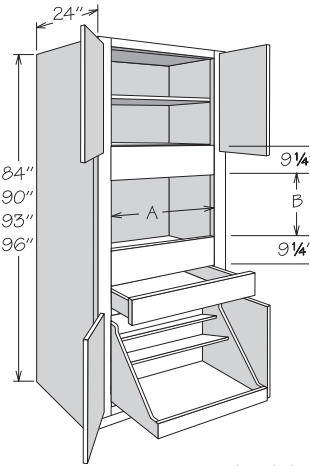

Single Oven Cabinet
4 Butt Doors • 1 Drawer
1 Pot & Pan Organizer

Number Shelves

84" High	0
90" High	1
93" High	2
96" High	2

Cut Out Dimensions	A		B	
	Actual	Max.	Actual	Max.
OVS2784 BUTT 1DWR BPP0	20 3/4"	25"	16 1/2"	31 3/8"
OVS3084 BUTT 1DWR BPP0	23 3/4"	28"	16 1/2"	31 3/8"
OVS3384 BUTT 1DWR BPP0	26 3/4"	31"	16 1/2"	31 3/8"
OVS2790 BUTT 1DWR BPP0	20 3/4"	25"	15 3/4"	31"
OVS3090 BUTT 1DWR BPP0	23 3/4"	28"	15 3/4"	31"
OVS3390 BUTT 1DWR BPP0	26 3/4"	31"	15 3/4"	31"
OVS2793 BUTT 1DWR BPP0	20 3/4"	25"	16 1/2"	31 3/8"
OVS3093 BUTT 1DWR BPP0	23 3/4"	28"	16 1/2"	31 3/8"
OVS3393 BUTT 1DWR BPP0	26 3/4"	31"	16 1/2"	31 3/8"
OVS2796 BUTT 1DWR BPP0	20 3/4"	25"	16 1/2"	31 3/8"
OVS3096 BUTT 1DWR BPP0	23 3/4"	28"	16 1/2"	31 3/8"
OVS3396 BUTT 1DWR BPP0	26 3/4"	31"	16 1/2"	31 3/8"

OVS2784 BUTT 1DWR BPP0	APC
OVS3084 BUTT 1DWR BPP0	FE
OVS3384 BUTT 1DWR BPP0	PE
OVS2790 BUTT 1DWR BPP0	
OVS3090 BUTT 1DWR BPP0	
OVS3390 BUTT 1DWR BPP0	
OVS2793 BUTT 1DWR BPP0	
OVS3093 BUTT 1DWR BPP0	
OVS3393 BUTT 1DWR BPP0	
OVS2796 BUTT 1DWR BPP0	
OVS3096 BUTT 1DWR BPP0	
OVS3396 BUTT 1DWR BPP0	

- One standard drawer
- Organizer in natural finish solid wood and wood veneer construction
- Organizer top shelf measures 6 3/4" deep
- Organizer middle shelf measures 9 3/4" deep
- Refer to appliance manufacturer's specifications for adequate clearances and required installation materials
- Heat Shield Kit (HSK) recommended for Duraform thermofoil door styles