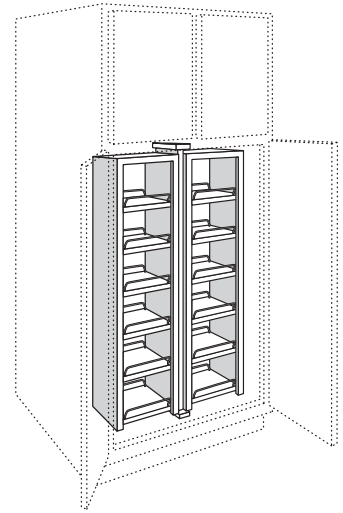

Pantry Swing Out Kit

PCSK36

- Field installation accessory
- For use inside UT3624 X ___ BUTT
- Can be used with PDSK18 and/or PSK36
- Natural finish unit features two fixed and ten adjustable shelves with chrome rail
- Overall dimensions:
  25 3/4" wide x 45" high x 7 1/2" deep
- Not sized to fit cabinets with Reduced Depth
- Minimum filler width of 4 1/2" recommended for installation of a cabinet with this accessory next to deeper adjacent objects including cabinets, walls, appliances and countertops