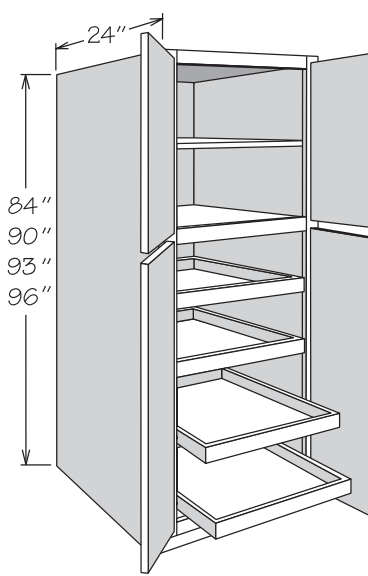

Utility Cabinet
24" Deep • 4 Butt Doors
With Deep Roll Out Trays

	Number Shelves Top Section	Number Deep Roll Out Trays
84" High	1	4
90" High	2	4
93" High	3	4
96" High	3	4

■ UT2424 X 84 4ROT BUTT ■ UT3024 X 84 4ROT BUTT ■ UT3624 X 84 4ROT BUTT ■ UT2424 X 90 4ROT BUTT ■ UT3024 X 90 4ROT BUTT ■ UT3624 X 90 4ROT BUTT ■ UT2424 X 93 4ROT BUTT ■ UT3024 X 93 4ROT BUTT ■ UT3624 X 93 4ROT BUTT ■ UT2424 X 96 4ROT BUTT ■ UT3024 X 96 4ROT BUTT ■ UT3624 X 96 4ROT BUTT	<table border="0"> <tr><td>APC</td></tr> <tr><td>FE</td></tr> <tr><td>■ MI</td></tr> <tr><td>PE</td></tr> <tr><td>RD</td></tr> </table>

2. UT2424 X 84 4ROT BUTT SD
   UT3024 X 84 4ROT BUTT SD
   UT3624 X 84 4ROT BUTT SD
   UT2424 X 90 4ROT BUTT SD
   UT3024 X 90 4ROT BUTT SD
   UT3624 X 90 4ROT BUTT SD
   UT2424 X 93 4ROT BUTT SD
   UT3024 X 93 4ROT BUTT SD
   UT3624 X 93 4ROT BUTT SD
   UT2424 X 96 4ROT BUTT SD
   UT3024 X 96 4ROT BUTT SD
   UT3624 X 96 4ROT BUTT SD

- Full-depth adjustable shelves are 3/4" engineered wood and edge banded on front edge only
- All shelving and Deep Roll Out Trays packaged separately for field installation
- 4" inset toe kick assembly shipped inside 93" and 96" high cabinets - seam will be visible between toe kick box and side of cabinet