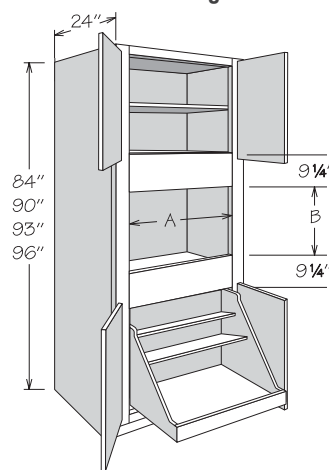

Single Oven Cabinet
4 Butt Doors
1 Pot & Pan Organizer

	Number Shelves			
84" High				0
90" High				1
93" High				2
96" High				2

Cut Out Dimensions	A		B	
	Actual	Max.	Actual	Max.
OVS2784 BUTT BPP0	20 3/4"	25"	22 1/2"	37 3/8"
OVS3084 BUTT BPP0	23 3/4"	28"	22 1/2"	37 3/8"
OVS3384 BUTT BPP0	26 3/4"	31"	22 1/2"	37 3/8"
OVS2790 BUTT BPP0	20 3/4"	25"	21 1/4"	37"
OVS3090 BUTT BPP0	23 3/4"	28"	21 1/4"	37"
OVS3390 BUTT BPP0	26 3/4"	31"	21 1/4"	37"
OVS2793 BUTT BPP0	20 3/4"	25"	22 1/2"	37 3/8"
OVS3093 BUTT BPP0	23 3/4"	28"	22 1/2"	37 3/8"
OVS3393 BUTT BPP0	26 3/4"	31"	22 1/2"	37 3/8"
OVS2796 BUTT BPP0	20 3/4"	25"	22 1/2"	37 3/8"
OVS3096 BUTT BPP0	23 3/4"	28"	22 1/2"	37 3/8"
OVS3396 BUTT BPP0	26 3/4"	31"	22 1/2"	37 3/8"

OVS2784 BUTT BPP0	APC
OVS3084 BUTT BPP0	FE
OVS3384 BUTT BPP0	PE
OVS2790 BUTT BPP0	
OVS3090 BUTT BPP0	
OVS3390 BUTT BPP0	
OVS2793 BUTT BPP0	
OVS3093 BUTT BPP0	
OVS3393 BUTT BPP0	
OVS2796 BUTT BPP0	
OVS3096 BUTT BPP0	
OVS3396 BUTT BPP0	

- Organizer in natural finish solid wood and wood veneer construction
- Organizer top shelf measures 6 3/8" deep
- Organizer middle shelf measures 9 3/4" deep
- Refer to appliance manufacturer's specifications for adequate clearances and required installation materials
- Heat Shield Kit (HSK) recommended for Duraform thermofoil door styles