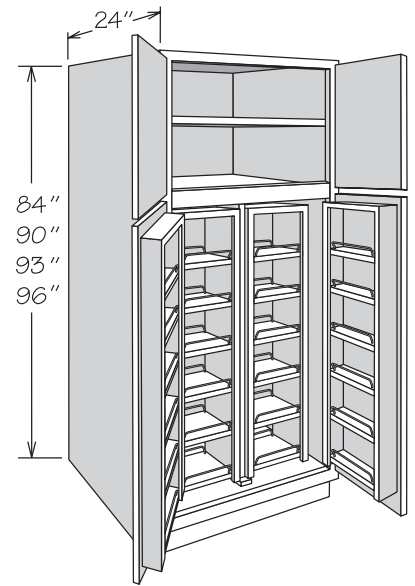

Utility Cabinet
24" Deep • 4 Butt Doors
With Pantry Storage

	Number Shelves Top Section
84" High	1
90" High	2
93" High	3
96" High	3

■ UT3624 X 84 PCDS BUTT ■ UT3624 X 90 PCDS BUTT ■ UT3624 X 93 PCDS BUTT ■ UT3624 X 96 PCDS BUTT	<table border="0"> <tr><td>APC</td></tr> <tr><td>FE</td></tr> <tr><td>■ MI</td></tr> <tr><td>PE</td></tr> </table>

2. UT3624 X 84 PCDS BUTT SD
   UT3624 X 90 PCDS BUTT SD
   UT3624 X 93 PCDS BUTT SD
   UT3624 X 96 PCDS BUTT SD

- Accessories and shelving packaged separately for field installation and include:
  - Pantry Swing Out Kit (PCSK36)
  - Two Pantry Door Shelf Kits (PDSK18)
  - Utility Cabinet Shelf and Pilaster Kit (PSK36)
- Full-depth adjustable shelves are 3/4" engineered wood and edge banded on front edge only
- 4" inset toe kick assembly shipped inside 93" and 96" high cabinets - seam will be visible between toe kick box and side of cabinet
- Minimum filler width of 4 1/2" recommended for installation of this cabinet next to deeper adjacent objects including cabinets, walls, appliances and countertops