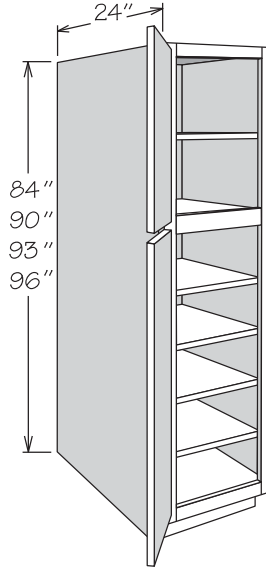

Utility Cabinet
24" Deep • 2 Doors
With Adjustable Shelves

	Number Shelves Top Section	Number Shelves Lower Section
84" High	1	4
90" High	2	4
93" High	3	4
96" High	3	4

- UT1224 X 84 AS
- UT1524 X 84 AS
- UT1824 X 84 AS
- UT1524 X 90 AS
- UT1824 X 90 AS
- UT1524 X 93 AS
- UT1824 X 93 AS
- UT1524 X 96 AS
- UT1824 X 96 AS

- UT1224 X 84 AS SD
- UT1524 X 84 AS SD
- UT1824 X 84 AS SD
- UT1524 X 90 AS SD
- UT1824 X 90 AS SD
- UT1524 X 93 AS SD
- UT1824 X 93 AS SD
- UT1524 X 96 AS SD
- UT1824 X 96 AS SD

- Full-depth adjustable shelves are 3/4" engineered wood and edge banded on front edge only
- All shelving packaged separately for field installation
- 4" inset toe kick assembly shipped inside 93" and 96" high cabinets - seam will be visible between toe kick box and side of cabinet

APC
FE
■ MI
PE
RD