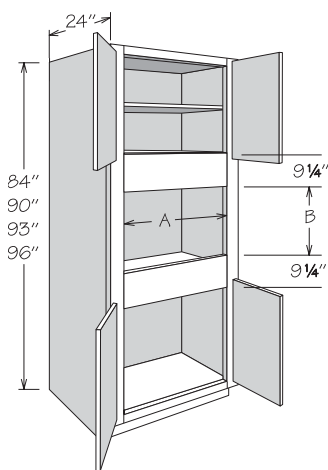

Single Oven Cabinet
4 Butt Doors

	Number Shelves			
84" High				0
90" High				1
93" High				2
96" High				2

Cut Out Dimensions	A		B	
	Actual	Max.	Actual	Max.
OVS2784 BUTT	20 3/4"	25"	22 1/2"	37 3/8"
OVS3084 BUTT	23 3/4"	28"	22 1/2"	37 3/8"
OVS3384 BUTT	26 3/4"	31"	22 1/2"	37 3/8"
OVS2790 AS BUTT	20 3/4"	25"	21 1/4"	37"
OVS3090 AS BUTT	23 3/4"	28"	21 1/4"	37"
OVS3390 AS BUTT	26 3/4"	31"	21 1/4"	37"
OVS2793 AS BUTT	20 3/4"	25"	22 1/2"	37 3/8"
OVS3093 AS BUTT	23 3/4"	28"	22 1/2"	37 3/8"
OVS3393 AS BUTT	26 3/4"	31"	22 1/2"	37 3/8"
OVS2796 AS BUTT	20 3/4"	25"	22 1/2"	37 3/8"
OVS3096 AS BUTT	23 3/4"	28"	22 1/2"	37 3/8"
OVS3396 AS BUTT	26 3/4"	31"	22 1/2"	37 3/8"

OVS2784 BUTT	APC
OVS3084 BUTT	CFO
OVS3384 BUTT	FE
	PE
	RD
OVS2790 AS BUTT	
OVS3090 AS BUTT	
OVS3390 AS BUTT	
OVS2793 AS BUTT	
OVS3093 AS BUTT	
OVS3393 AS BUTT	
OVS2796 AS BUTT	
OVS3096 AS BUTT	
OVS3396 AS BUTT	

- Refer to appliance manufacturer's specifications for adequate clearances and required installation materials
- Heat Shield Kit (HSK) recommended for Duraform thermofoil door styles