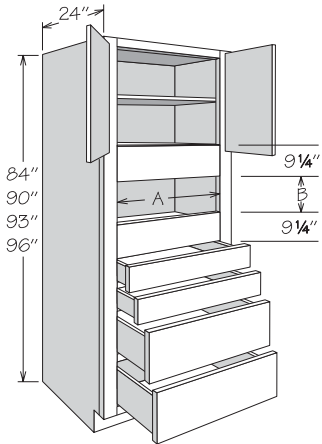

Single Oven Cabinet
2 Butt Doors • 4 Drawers

Number Shelves

84" High	0
90" High	1
93" High	2
96" High	2

Cut Out Dimensions	A		B	
	Actual	Max.	Actual	Max.
OVS2784 BUTT 4DWR	20 3/4"	25"	10 1/8"	25 3/8"
OVS3084 BUTT 4DWR	23 3/4"	28"	10 1/8"	25 3/8"
OVS3384 BUTT 4DWR	26 3/4"	31"	10 1/8"	25 3/8"
OVS2790 AS BUTT 4DWR	20 3/4"	25"	9 3/4"	25"
OVS3090 AS BUTT 4DWR	23 3/4"	28"	9 3/4"	25"
OVS3390 AS BUTT 4DWR	26 3/4"	31"	9 3/4"	25"
OVS2793 AS BUTT 4DWR	20 3/4"	25"	10 1/8"	25 3/8"
OVS3093 AS BUTT 4DWR	23 3/4"	28"	10 1/8"	25 3/8"
OVS3393 AS BUTT 4DWR	26 3/4"	31"	10 1/8"	25 3/8"
OVS2796 AS BUTT 4DWR	20 3/4"	25"	10 1/8"	25 3/8"
OVS3096 AS BUTT 4DWR	23 3/4"	28"	10 1/8"	25 3/8"
OVS3396 AS BUTT 4DWR	26 3/4"	31"	10 1/8"	25 3/8"

OVS2784 BUTT 4DWR	APC
OVS3084 BUTT 4DWR	CFO
OVS3384 BUTT 4DWR	FE
	PE
	RD
OVS2790 AS BUTT 4DWR	
OVS3090 AS BUTT 4DWR	
OVS3390 AS BUTT 4DWR	
OVS2793 AS BUTT 4DWR	
OVS3093 AS BUTT 4DWR	
OVS3393 AS BUTT 4DWR	
OVS2796 AS BUTT 4DWR	
OVS3096 AS BUTT 4DWR	
OVS3396 AS BUTT 4DWR	

- Two standard and two large drawers
- Refer to appliance manufacturer's specifications for adequate clearances and required installation materials
- Heat Shield Kit (HSK) recommended for Duraform thermofoil door styles