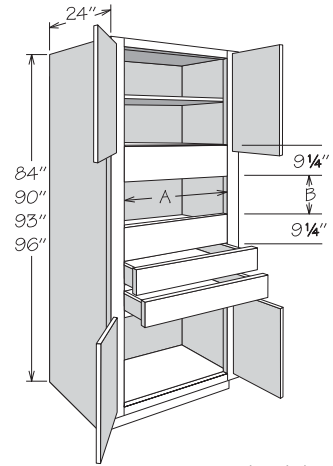

Single Oven Cabinet
4 Butt Doors • 2 Drawers

Number Shelves

84" High	0
90" High	1
93" High	2
96" High	2

Cut Out Dimensions	A		B	
	Actual	Max.	Actual	Max.
OVS2784 BUTT 2DWR	20 3/4"	25"	10 1/2"	25 3/8"
OVS3084 BUTT 2DWR	23 3/4"	28"	10 1/2"	25 3/8"
OVS3384 BUTT 2DWR	26 3/4"	31"	10 1/2"	25 3/8"
OVS2790 AS BUTT 2DWR	20 3/4"	25"	9 3/4"	25"
OVS3090 AS BUTT 2DWR	23 3/4"	28"	9 3/4"	25"
OVS3390 AS BUTT 2DWR	26 3/4"	31"	9 3/4"	25"
OVS2793 AS BUTT 2DWR	20 3/4"	25"	10 1/2"	25 3/8"
OVS3093 AS BUTT 2DWR	23 3/4"	28"	10 1/2"	25 3/8"
OVS3393 AS BUTT 2DWR	26 3/4"	31"	10 1/2"	25 3/8"
OVS2796 AS BUTT 2DWR	20 3/4"	25"	10 1/2"	25 3/8"
OVS3096 AS BUTT 2DWR	23 3/4"	28"	10 1/2"	25 3/8"
OVS3396 AS BUTT 2DWR	26 3/4"	31"	10 1/2"	25 3/8"

OVS2784 BUTT 2DWR	APC
OVS3084 BUTT 2DWR	CFO
OVS3384 BUTT 2DWR	FE
	PE
	RD
OVS2790 AS BUTT 2DWR	
OVS3090 AS BUTT 2DWR	
OVS3390 AS BUTT 2DWR	
OVS2793 AS BUTT 2DWR	
OVS3093 AS BUTT 2DWR	
OVS3393 AS BUTT 2DWR	
OVS2796 AS BUTT 2DWR	
OVS3096 AS BUTT 2DWR	
OVS3396 AS BUTT 2DWR	

- Two standard drawers
- Refer to appliance manufacturer's specifications for adequate clearances and required installation materials
- Heat Shield Kit (HSK) recommended for Duraform thermofoil door styles