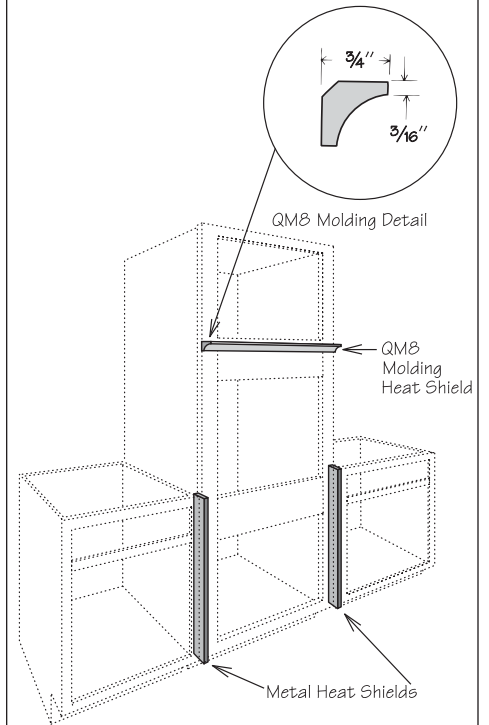

- Field installation accessory
- 3/4" engineered wood in natural finish
- Edge banded on front edge only
- CLIP LOCK shelf rests included

APC

- MI
- RD

Heat Shield Kit

HSK

- Field installation accessory
- For use as heat shield on Edgeworth Duraform and Sydney Duraform (Linen & Stone only)
- Protects doors and drawer fronts from adjacent heat source (built-in ovens, under counter ovens, drop-in or free-standing ranges)
- Kit features:
 - Two 1/8" metal heat shields finished to match cabinet box exterior
 - One strip of QMB molding shield finished to match cabinet box exterior