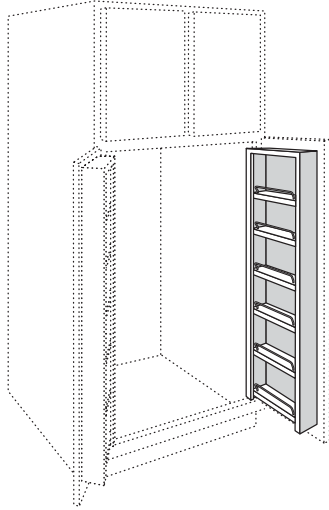

Pantry Door Shelf Kit

PDSK18

- Field installation accessory
- For use inside UT3624 X ___ BUTT
- Order each door unit separately
- Can be used with PCSK36 and/or PSK36
- Natural finish unit features one fixed and five adjustable shelves with chrome rail
- Overall dimensions:
  12" wide x 45" high x 4" deep
- Not recommended for cabinets with Reduced Depth
- Minimum filler width of 4½" recommended for installation of a cabinet with this accessory next to deeper adjacent objects including cabinets, walls, appliances and countertops