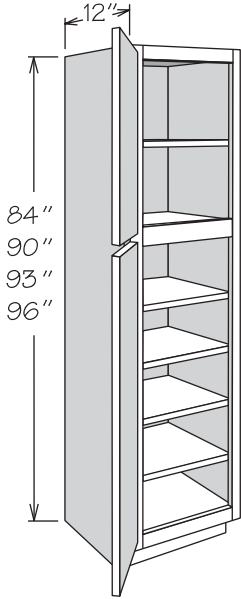

Utility Cabinet
12" Deep • 2 Doors
With Adjustable Shelves

	Number Shelves Top Section	Number Shelves Lower Section
84" High	1	4
90" High	2	4
93" High	3	4
96" High	3	4

- UT1212 X 84 AS
- UT1512 X 84 AS
- UT1812 X 84 AS
- UT1512 X 90 AS
- UT1812 X 90 AS
- UT1512 X 93 AS
- UT1812 X 93 AS
- UT1512 X 96 AS
- UT1812 X 96 AS

- UT1212 X 84 AS SD
- UT1512 X 84 AS SD
- UT1812 X 84 AS SD
- UT1512 X 90 AS SD
- UT1812 X 90 AS SD
- UT1512 X 93 AS SD
- UT1812 X 93 AS SD
- UT1512 X 96 AS SD
- UT1812 X 96 AS SD

APC
FE
■ MI
PE
RD

- Full-depth adjustable shelves are 3/4" engineered wood and edge banded on front edge only
- All shelving packaged separately for field installation
- 4" inset toe kick assembly shipped inside 93" and 96" high cabinets - seam will be visible between toe kick box and side of cabinet