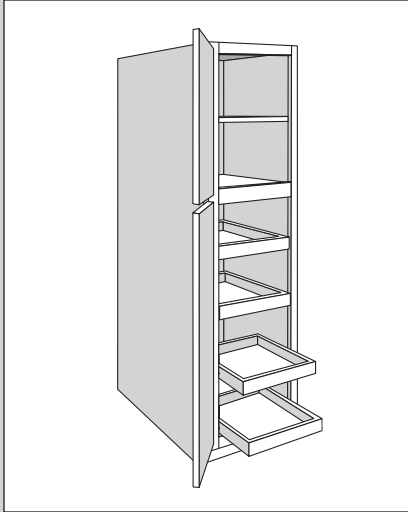

Utility Cabinets

Utility cabinets range in size from 12" to 36" wide, 84" to 96" high and 12" to 24" deep.

Single door Utility cabinets are hinged left or right and can be reversed in the field.

Specialty doors will apply to top doors only.

All Utility cabinet bottom doors will have a center rail with the exception of all Irvington, Irvington w/ DFO, Sydney, Warren, Warren w/ DFO and Duraform door styles.

Inset Toe Kick construction requires BTK8 matching toe kick - must be ordered separately.

See page 43 for Ceiling Height Requirements information.