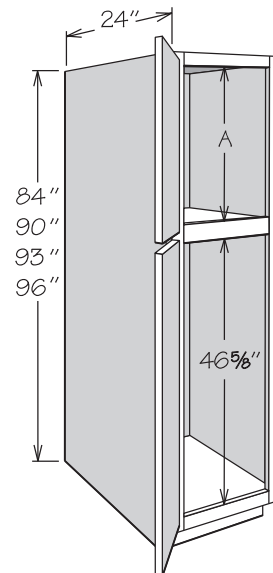

Utility Cabinet
24" Deep • 2 Doors
No Shelves

	A
84" High	26 7/8"
90" High	32 1/8"
93" High	35 7/8"
96" High	38 7/8"

- UT1224 X 84
- UT1524 X 84
- UT1824 X 84
- UT1524 X 90
- UT1824 X 90
- UT1524 X 93
- UT1824 X 93
- UT1524 X 96
- UT1824 X 96

APC
CFO
FE
■ MI
PE
RD

- UT1224 X 84 SD
- UT1524 X 84 SD
- UT1824 X 84 SD
- UT1524 X 90 SD
- UT1824 X 90 SD
- UT1524 X 93 SD
- UT1824 X 93 SD
- UT1524 X 96 SD
- UT1824 X 96 SD

- Shelving and optional interior accessories may be ordered separately – refer to Utility Cabinet Accessories for details
- Cabinet backs are pre-drilled to accept up to four Deep Roll Out Trays in lower section
- 4" inset toe kick assembly shipped inside 93" and 96" high cabinets - seam will be visible between toe kick box and side of cabinet