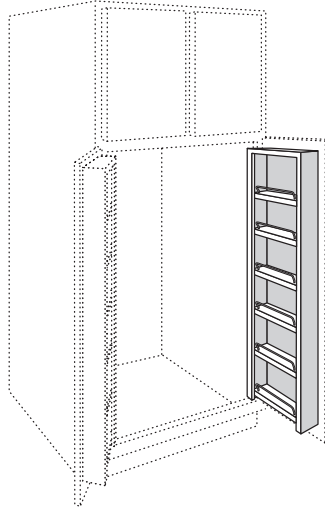

Pantry Door Shelf Kit

PDSK18

- Field installation accessory
- For use inside UT3624 X __ BUTT
- Order each door unit separately
- Can be used with PCSK36 and/or PSK36
- Natural finish unit features one fixed and five adjustable shelves with chrome rail
- Overall dimensions:
  12" wide x 45" high x 4" deep
- Not recommended for cabinets with Reduced Depth
- Minimum filler width of 4 1/2" recommended for installation of a cabinet with this accessory next to deeper adjacent objects including cabinets, walls, appliances and countertops