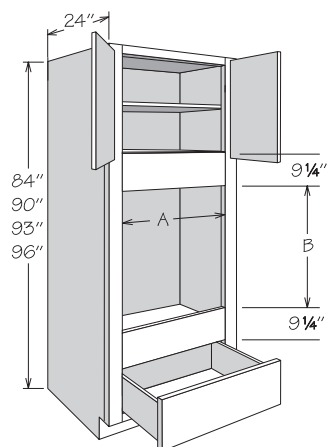

Double Oven Cabinet
2 Butt Doors • 1 Large Drawer

Number Shelves

84" High	0
90" High	1
93" High	2
96" High	2

Cut Out Dimensions	A		B	
	Actual	Max.	Actual	Max.
OVD2784 BUTT 1DDWR	20 3/4"	25"	33 3/16"	48 13/16"
OVD3084 BUTT 1DDWR	23 3/4"	28"	33 3/16"	48 13/16"
OVD3384 BUTT 1DDWR	26 3/4"	31"	33 3/16"	48 13/16"
OVD2790 AS BUTT 1DDWR	20 3/4"	25"	33 3/16"	48 7/16"
OVD3090 AS BUTT 1DDWR	23 3/4"	28"	33 3/16"	48 7/16"
OVD3390 AS BUTT 1DDWR	26 3/4"	31"	33 3/16"	48 7/16"
OVD2793 AS BUTT 1DDWR	20 3/4"	25"	33 3/16"	48 13/16"
OVD3093 AS BUTT 1DDWR	23 3/4"	28"	33 3/16"	48 13/16"
OVD3393 AS BUTT 1DDWR	26 3/4"	31"	33 3/16"	48 13/16"
OVD2796 AS BUTT 1DDWR	20 3/4"	25"	33 3/16"	48 13/16"
OVD3096 AS BUTT 1DDWR	23 3/4"	28"	33 3/16"	48 13/16"
OVD3396 AS BUTT 1DDWR	26 3/4"	31"	33 3/16"	48 13/16"

OVD2784 BUTT 1DDWR	<table border="1"> <tr><td>APC</td></tr> <tr><td>CFO</td></tr> <tr><td>FE</td></tr> <tr><td>RD</td></tr> </table>
OVD3084 BUTT 1DDWR	
OVD3384 BUTT 1DDWR	
OVD2790 AS BUTT 1DDWR	
OVD3090 AS BUTT 1DDWR	
OVD3390 AS BUTT 1DDWR	
OVD2793 AS BUTT 1DDWR	
OVD3093 AS BUTT 1DDWR	
OVD3393 AS BUTT 1DDWR	
OVD2796 AS BUTT 1DDWR	
OVD3096 AS BUTT 1DDWR	
OVD3396 AS BUTT 1DDWR	

- One large drawer
- Oven Support Shelf recommended - order separately
- Refer to appliance manufacturer's specifications for adequate clearances and required installation materials
- Heat Shield Kit (HSK) recommended for Duraform thermofoil door styles