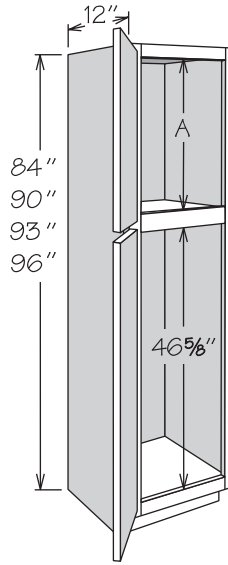

Tall Cabinets

Dimensions

Width	Depth	Height
12" to 36"	12" to 24" (Reduced Depth optional on select cabinets)	84" to 96"

SKU Coding

UT	18	24	X	90
Cabinet Type (e.g., UT= Utility Cabinet)	Width in Inches	Depth in Inches		Height in Inches

Utility Cabinets

Utility cabinets range in size from 12" to 36" wide, 84" to 96" high and 12" to 24" deep.

Single door utility cabinets must be ordered as hinged left or right.

Cathedral and specialty doors will apply to top doors only. Bottom doors will be square.

See page 49 for Ceiling Height Requirements information.

Utility Cabinet
12" Deep • 2 Doors
No Shelves

	A
84" High	26 1/8"
90" High	32 1/8"
93" High	35 1/8"
96" High	38 1/8"

- | |
|---------------|
| ■ UT1212 X 84 |
| ■ UT1512 X 84 |
| ■ UT1812 X 84 |
| ■ UT1512 X 90 |
| ■ UT1812 X 90 |
| ■ UT1512 X 93 |
| ■ UT1812 X 93 |
| ■ UT1512 X 96 |
| ■ UT1812 X 96 |
- | |
|------|
| APC |
| CFO |
| FE |
| ■ MI |
| PE |
| RD |
- UT1212 X 84 SD
 UT1512 X 84 SD
 UT1812 X 84 SD
 UT1512 X 90 SD
 UT1812 X 90 SD
 UT1512 X 93 SD
 UT1812 X 93 SD
 UT1512 X 96 SD
 UT1812 X 96 SD