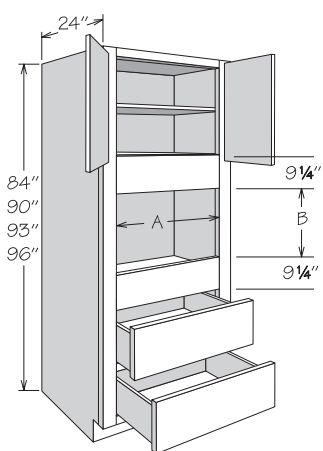

Single Oven Cabinet

4 Butt Doors • 2 Drawers
1 Pot & Pan Organizer

Number Shelves

84" High	0
90" High	1
93" High	2
96" High	2

Single Oven Cabinet

2 Butt Doors • 2 Large Drawers

Number Shelves

84" High	0
90" High	1
93" High	2
96" High	2

Single Oven Cabinet

2 Butt Doors • 3 Drawers

Number Shelves

84" High	0
90" High	1
93" High	2
96" High	2

TALL CABINETS

Cut Out Dimensions	A		B	
	Actual	Max.	Actual	Max.
OVS2784 BUTT 2DWR BPPO	20 3/4"	25"	10 1/8"	25 3/8"
OVS3084 BUTT 2DWR BPPO	23 3/4"	28"	10 1/8"	25 3/8"
OVS3384 BUTT 2DWR BPPO	26 3/4"	31"	10 1/8"	25 3/8"
OVS2790 BUTT 2DWR BPPO	20 3/4"	25"	9 3/4"	25"
OVS3090 BUTT 2DWR BPPO	23 3/4"	28"	9 3/4"	25"
OVS3390 BUTT 2DWR BPPO	26 3/4"	31"	9 3/4"	25"
OVS2793 BUTT 2DWR BPPO	20 3/4"	25"	10 1/8"	25 3/8"
OVS3093 BUTT 2DWR BPPO	23 3/4"	28"	10 1/8"	25 3/8"
OVS3393 BUTT 2DWR BPPO	26 3/4"	31"	10 1/8"	25 3/8"
OVS2796 BUTT 2DWR BPPO	20 3/4"	25"	10 1/8"	25 3/8"
OVS3096 BUTT 2DWR BPPO	23 3/4"	28"	10 1/8"	25 3/8"
OVS3396 BUTT 2DWR BPPO	26 3/4"	31"	10 1/8"	25 3/8"