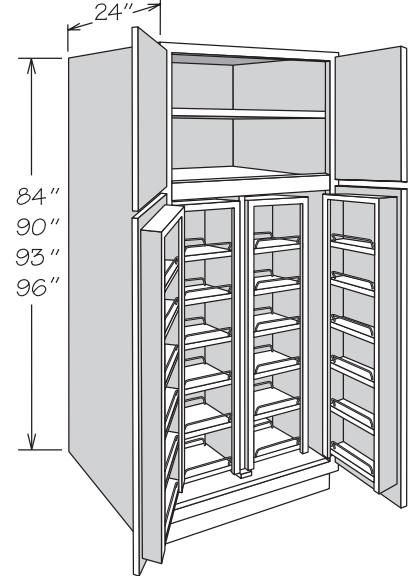

Utility Cabinet

24" Deep • 4 Butt Doors
With Pantry Storage

	Number Shelves Top Section
84" High	1
90" High	2
93" High	3
96" High	3

■ UT3624 X 84 PCDS BUTT	APC
■ UT3624 X 90 PCDS BUTT	FE
■ UT3624 X 93 PCDS BUTT	■ MI
■ UT3624 X 96 PCDS BUTT	PE

- Accessories and shelving packaged separately for field installation and include:
  - Pantry Swing Out Kit (PCSK36)
  - Two Pantry Door Shelf Kits (PDSK18)
  - Utility Cabinet Shelf and Pilaster Kit (PSK36)
- Full-depth adjustable shelves are 3/4" engineered wood and edge banded on front edge only
- 4" inset toe kick assembly shipped inside 93" and 96" high cabinets - seam will be visible between toe kick box and side of cabinet
- Minimum filler width of 1/2" recommended for installation of this cabinet next to deeper adjacent objects including cabinets, walls, appliances and countertops