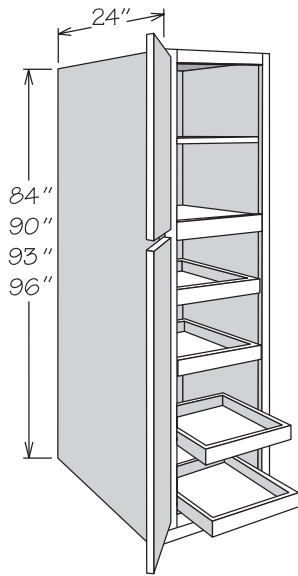

Utility Cabinet

24" Deep • 2 Doors
With Deep Roll Out Trays

	Number Shelves Top Section	Number Deep Roll Out Trays
84" High	1	4
90" High	2	4
93" High	3	4
96" High	3	4

■ UT1224 X 84 4ROT	APC
■ UT1524 X 84 4ROT	FE
■ UT1824 X 84 4ROT	■ MI
	PE
	RD

- UT1524 X 90 4ROT
- UT1824 X 90 4ROT
- UT1524 X 93 4ROT
- UT1824 X 93 4ROT
- UT1524 X 96 4ROT
- UT1824 X 96 4ROT

1. UT1224 X 84 4ROT SD
   - UT1524 X 84 4ROT SD
   - UT1824 X 84 4ROT SD
   - UT1524 X 90 4ROT SD
   - UT1824 X 90 4ROT SD
   - UT1524 X 93 4ROT SD
   - UT1824 X 93 4ROT SD
   - UT1524 X 96 4ROT SD
   - UT1824 X 96 4ROT SD
2. Full-depth adjustable shelves are 3/4" engineered wood and edge banded on front edge only
   - All shelving and Deep Roll Out Trays packaged separately for field installation
   - 4" inset toe kick assembly shipped inside 93" and 96" high cabinets - seam will be visible between toe kick box and side of cabinet