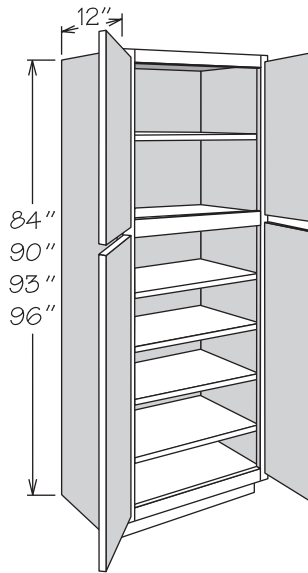

- Shelving and optional interior accessories may be ordered separately – refer to Utility Cabinet Accessories for details
- 4" inset toe kick assembly shipped inside 93" and 96" high cabinets - seam will be visible between toe kick box and side of cabinet

Utility Cabinet
12" Deep • 2 Doors
With Adjustable Shelves

	Number Shelves Top Section	Number Shelves Lower Section
84" High	1	4
90" High	2	4
93" High	3	4
96" High	3	4

- UT1212 X 84 AS
- UT1512 X 84 AS
- UT1812 X 84 AS
- UT1512 X 90 AS
- UT1812 X 90 AS
- UT1512 X 93 AS
- UT1812 X 93 AS
- UT1512 X 96 AS
- UT1812 X 96 AS

APC
FE
■ MI
PE
RD

- UT1212 X 84 AS SD
- UT1512 X 84 AS SD
- UT1812 X 84 AS SD
- UT1512 X 90 AS SD
- UT1812 X 90 AS SD
- UT1512 X 93 AS SD
- UT1812 X 93 AS SD
- UT1512 X 96 AS SD
- UT1812 X 96 AS SD

- Full-depth adjustable shelves are 3/4" engineered wood and edge banded on front edge only
- All shelving packaged separately for field installation
- 4" inset toe kick assembly shipped inside 93" and 96" high cabinets - seam will be visible between toe kick box and side of cabinet

Utility Cabinet
12" Deep • 4 Butt Doors
With Adjustable Shelves

	Number Shelves Top Section	Number Shelves Lower Section
84" High	1	4
90" High	2	4
93" High	3	4
96" High	3	4

- UT2412 X 84 AS BUTT
- UT2412 X 90 AS BUTT
- UT2412 X 93 AS BUTT
- UT2412 X 96 AS BUTT
- UT2412 X 84 AS BUTT SD
- UT2412 X 90 AS BUTT SD
- UT2412 X 93 AS BUTT SD
- UT2412 X 96 AS BUTT SD