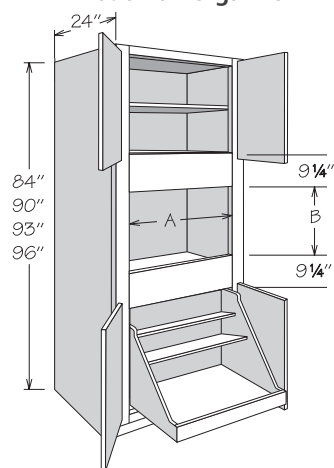

Single Oven Cabinet
4 Butt Doors
1 Pot & Pan Organizer

	Number Shelves			
84" High	0			
90" High	1			
93" High	2			
96" High	2			

Cut Out Dimensions	A		B	
	Actual	Max.	Actual	Max.
OVS2784 BUTT BPPO	20 3/4"	25"	22 1/8"	37 3/8"
OVS3084 BUTT BPPO	23 3/4"	28"	22 1/8"	37 3/8"
OVS3384 BUTT BPPO	26 3/4"	31"	22 1/8"	37 3/8"
OVS2790 BUTT BPPO	20 3/4"	25"	21 3/4"	37"
OVS3090 BUTT BPPO	23 3/4"	28"	21 3/4"	37"
OVS3390 BUTT BPPO	26 3/4"	31"	21 3/4"	37"
OVS2793 BUTT BPPO	20 3/4"	25"	22 1/8"	37 3/8"
OVS3093 BUTT BPPO	23 3/4"	28"	22 1/8"	37 3/8"
OVS3393 BUTT BPPO	26 3/4"	31"	22 1/8"	37 3/8"
OVS2796 BUTT BPPO	20 3/4"	25"	22 1/8"	37 3/8"
OVS3096 BUTT BPPO	23 3/4"	28"	22 1/8"	37 3/8"
OVS3396 BUTT BPPO	26 3/4"	31"	22 1/8"	37 3/8"

OVS2784 BUTT BPPO	APC
OVS3084 BUTT BPPO	FE
OVS3384 BUTT BPPO	PE
OVS2790 BUTT BPPO	
OVS3090 BUTT BPPO	
OVS3390 BUTT BPPO	
OVS2793 BUTT BPPO	
OVS3093 BUTT BPPO	
OVS3393 BUTT BPPO	
OVS2796 BUTT BPPO	
OVS3096 BUTT BPPO	
OVS3396 BUTT BPPO	

- Order Oven Support Shelf (OSS_) separately
- Organizer in natural finish solid wood and wood veneer construction
- Organizer top shelf measures 6 7/16" deep
- Organizer middle shelf measures 9 3/4" deep
- Refer to appliance manufacturer's specifications for adequate clearances and required installation materials
- Heat Shield Kit (HSK) recommended for Duraform thermofoil door styles