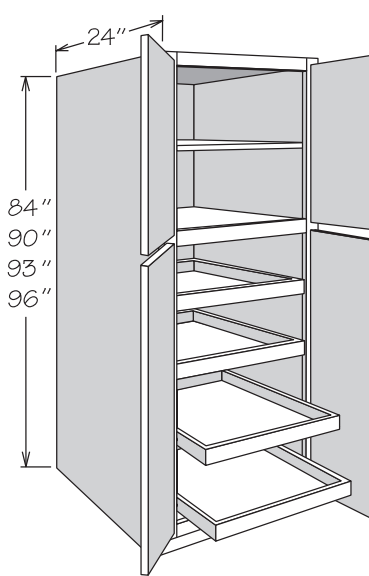

Utility Cabinet

24" Deep • 4 Butt Doors
With Deep Roll Out Trays

	Number Shelves Top Section	Number Deep Roll Out Trays
84" High	1	4
90" High	2	4
93" High	3	4
96" High	3	4

■ UT2424 X 84 4ROT BUTT	APC
■ UT3024 X 84 4ROT BUTT	FE
■ UT3624 X 84 4ROT BUTT	■ MI
	PE
	RD

- UT2424 X 90 4ROT BUTT
- UT3024 X 90 4ROT BUTT
- UT3624 X 90 4ROT BUTT
- UT2424 X 93 4ROT BUTT
- UT3024 X 93 4ROT BUTT
- UT3624 X 93 4ROT BUTT
- UT2424 X 96 4ROT BUTT
- UT3024 X 96 4ROT BUTT
- UT3624 X 96 4ROT BUTT

1. UT2424 X 84 4ROT BUTT SD
   - UT3024 X 84 4ROT BUTT SD
   - UT3624 X 84 4ROT BUTT SD
   - UT2424 X 90 4ROT BUTT SD
   - UT3024 X 90 4ROT BUTT SD
   - UT3624 X 90 4ROT BUTT SD
   - UT2424 X 93 4ROT BUTT SD
   - UT3024 X 93 4ROT BUTT SD
   - UT3624 X 93 4ROT BUTT SD
   - UT2424 X 96 4ROT BUTT SD
   - UT3024 X 96 4ROT BUTT SD
   - UT3624 X 96 4ROT BUTT SD
2. Full-depth adjustable shelves are 3/4" engineered wood and edge banded on front edge only
   - All shelving and Deep Roll Out Trays packaged separately for field installation
   - 4" inset toe kick assembly shipped inside 93" and 96" high cabinets - seam will be visible between toe kick box and side of cabinet