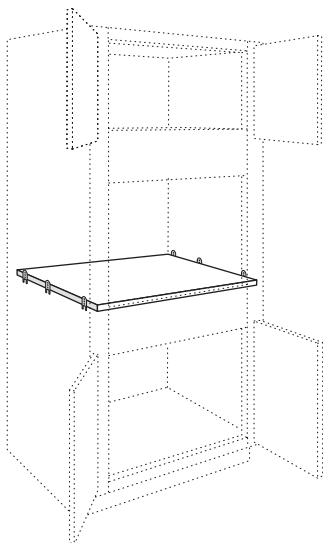

OSS27
OSS30
OSS33

- Features 3/4" unfinished engineered wood shelf and six mounting clips with screws
- Will support up to 300 lbs when installed per included installation instructions
- Refer to appliance manufacturer's specifications for adequate clearances and required installation materials