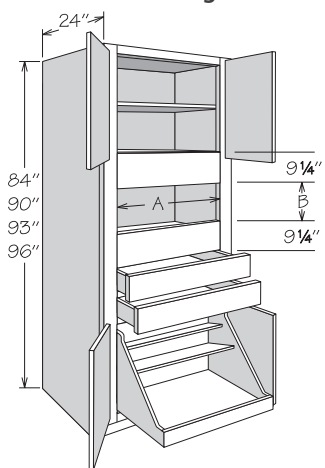

Single Oven Cabinet

4 Butt Doors • 2 Drawers
1 Pot & Pan Organizer

Number Shelves

84" High	0
90" High	1
93" High	2
96" High	2