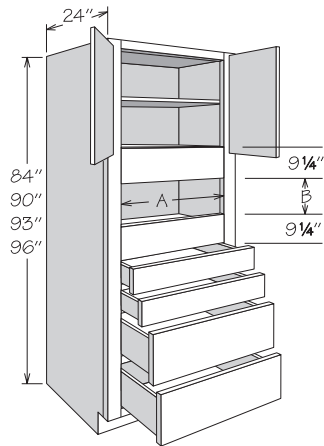

Single Oven Cabinet

2 Butt Doors • 4 Drawers

Number Shelves

84" High	0
90" High	1
93" High	2
96" High	2

Cut Out Dimensions	A		B	
	Actual	Max.	Actual	Max.
OVS2784 BUTT 4DWR	20 3/4"	25"	10 1/8"	25 3/8"
OVS3084 BUTT 4DWR	23 3/4"	28"	10 1/8"	25 3/8"
OVS3384 BUTT 4DWR	26 3/4"	31"	10 1/8"	25 3/8"
OVS2790 AS BUTT 4DWR	20 3/4"	25"	9 3/4"	25"
OVS3090 AS BUTT 4DWR	23 3/4"	28"	9 3/4"	25"
OVS3390 AS BUTT 4DWR	26 3/4"	31"	9 3/4"	25"
OVS2793 AS BUTT 4DWR	20 3/4"	25"	10 1/8"	25 3/8"
OVS3093 AS BUTT 4DWR	23 3/4"	28"	10 1/8"	25 3/8"
OVS3393 AS BUTT 4DWR	26 3/4"	31"	10 1/8"	25 3/8"
OVS2796 AS BUTT 4DWR	20 3/4"	25"	10 1/8"	25 3/8"
OVS3096 AS BUTT 4DWR	23 3/4"	28"	10 1/8"	25 3/8"
OVS3396 AS BUTT 4DWR	26 3/4"	31"	10 1/8"	25 3/8"

OVS2784 BUTT 4DWR	APC
OVS3084 BUTT 4DWR	CFO
OVS3384 BUTT 4DWR	FE
	PE
	RD
OVS2790 AS BUTT 4DWR	
OVS3090 AS BUTT 4DWR	
OVS3390 AS BUTT 4DWR	
OVS2793 AS BUTT 4DWR	
OVS3093 AS BUTT 4DWR	
OVS3393 AS BUTT 4DWR	
OVS2796 AS BUTT 4DWR	
OVS3096 AS BUTT 4DWR	
OVS3396 AS BUTT 4DWR	

- Order Oven Support Shelf (OSS___) separately
- Two standard and two large drawers
- Refer to appliance manufacturer's specifications for adequate clearances and required installation materials
- Heat Shield Kit (HSK) recommended for Duraform thermofoil door styles