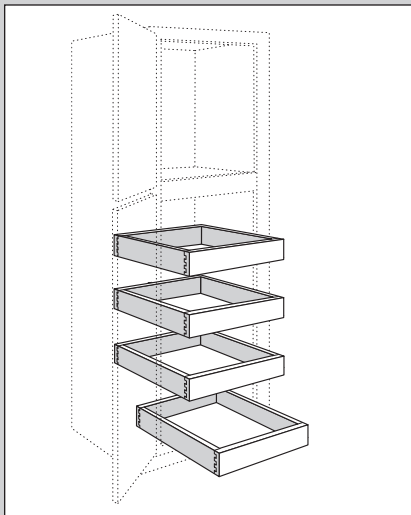

Utility Cabinet Accessories

Oven Support Shelf