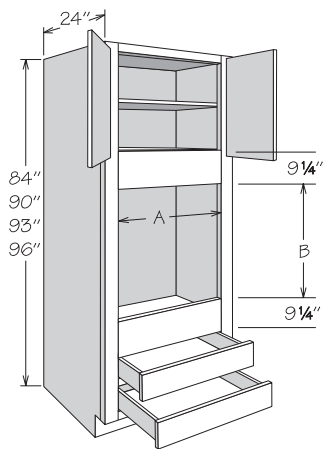

Double Oven Cabinet 2 Butt Doors • 2 Drawers

Number Shelves

84" High	0
90" High	1
93" High	2
96" High	2

Cut Out Dimensions	A		B	
	Actual	Max.	Actual	Max.
OVD2784 BUTT 2DWR	20 3/4"	25"	33"	48 1/4"
OVD3084 BUTT 2DWR	23 3/4"	28"	33"	48 1/4"
OVD3384 BUTT 2DWR	26 3/4"	31"	33"	48 1/4"
OVD2790 AS BUTT 2DWR	20 3/4"	25"	32 5/8"	47 7/8"
OVD3090 AS BUTT 2DWR	23 3/4"	28"	32 5/8"	47 7/8"
OVD3390 AS BUTT 2DWR	26 3/4"	31"	32 5/8"	47 7/8"
OVD2793 AS BUTT 2DWR	20 3/4"	25"	33"	48 1/4"
OVD3093 AS BUTT 2DWR	23 3/4"	28"	33"	48 1/4"
OVD3393 AS BUTT 2DWR	26 3/4"	31"	33"	48 1/4"
OVD2796 AS BUTT 2DWR	20 3/4"	25"	33"	48 1/4"
OVD3096 AS BUTT 2DWR	23 3/4"	28"	33"	48 1/4"
OVD3396 AS BUTT 2DWR	26 3/4"	31"	33"	48 1/4"

OVD2784 BUTT 2DWR	APC
OVD3084 BUTT 2DWR	CFO
OVD3384 BUTT 2DWR	FE
	RD
OVD2790 AS BUTT 2DWR	
OVD3090 AS BUTT 2DWR	
OVD3390 AS BUTT 2DWR	
OVD2793 AS BUTT 2DWR	
OVD3093 AS BUTT 2DWR	
OVD3393 AS BUTT 2DWR	
OVD2796 AS BUTT 2DWR	
OVD3096 AS BUTT 2DWR	
OVD3396 AS BUTT 2DWR	

- Two standard drawers
- Oven Support Shelf recommended - order separately
- Refer to appliance manufacturer's specifications for adequate clearances and required installation materials
- Heat Shield Kit (HSK) recommended for Duraform thermofoil door styles