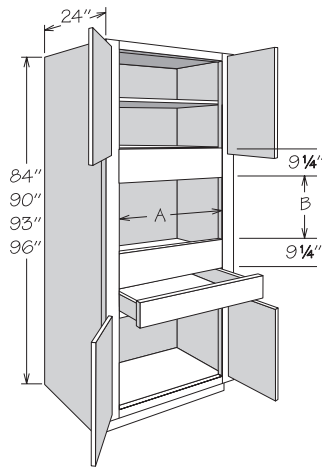

Single Oven Cabinet
4 Butt Doors • 1 Drawer

	Number Shelves
84" High	0
90" High	1
93" High	2
96" High	2

Cut Out Dimensions	A		B	
	Actual	Max.	Actual	Max.
OVS2784 BUTT 1DWR	20 3/4"	25"	16 1/8"	31 3/8"
OVS3084 BUTT 1DWR	23 3/4"	28"	16 1/8"	31 3/8"
OVS3384 BUTT 1DWR	26 3/4"	31"	16 1/8"	31 3/8"
OVS2790 AS BUTT 1DWR	20 3/4"	25"	15 3/4"	31"
OVS3090 AS BUTT 1DWR	23 3/4"	28"	15 3/4"	31"
OVS3390 AS BUTT 1DWR	26 3/4"	31"	15 3/4"	31"
OVS2793 AS BUTT 1DWR	20 3/4"	25"	16 1/8"	31 3/8"
OVS3093 AS BUTT 1DWR	23 3/4"	28"	16 1/8"	31 3/8"
OVS3393 AS BUTT 1DWR	26 3/4"	31"	16 1/8"	31 3/8"
OVS2796 AS BUTT 1DWR	20 3/4"	25"	16 1/8"	31 3/8"
OVS3096 AS BUTT 1DWR	23 3/4"	28"	16 1/8"	31 3/8"
OVS3396 AS BUTT 1DWR	26 3/4"	31"	16 1/8"	31 3/8"

OVS2784 BUTT 1DWR	APC
OVS3084 BUTT 1DWR	CFO
OVS3384 BUTT 1DWR	FE
	PE
	RD
OVS2790 AS BUTT 1DWR	
OVS3090 AS BUTT 1DWR	
OVS3390 AS BUTT 1DWR	
OVS2793 AS BUTT 1DWR	
OVS3093 AS BUTT 1DWR	
OVS3393 AS BUTT 1DWR	
OVS2796 AS BUTT 1DWR	
OVS3096 AS BUTT 1DWR	
OVS3396 AS BUTT 1DWR	

- Order Oven Support Shelf (OSS__) separately
- One standard drawer
- Refer to appliance manufacturer's specifications for adequate clearances and required installation materials
- Heat Shield Kit (HSK) recommended for Duraform thermofoil door styles