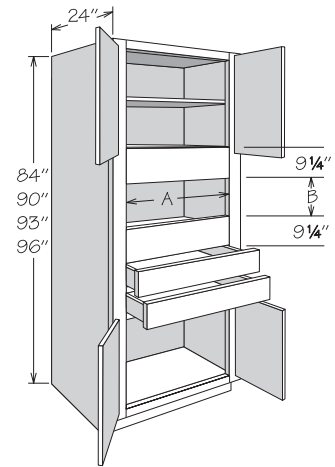

Single Oven Cabinet
4 Butt Doors • 2 Drawers

	Number Shelves
84" High	0
90" High	1
93" High	2
96" High	2

Cut Out Dimensions	A		B	
	Actual	Max.	Actual	Max.
OVS2784 BUTT 2DWR	20 3/4"	25"	10 1/8"	25 3/8"
OVS3084 BUTT 2DWR	23 3/4"	28"	10 1/8"	25 3/8"
OVS3384 BUTT 2DWR	26 3/4"	31"	10 1/8"	25 3/8"
OVS2790 AS BUTT 2DWR	20 3/4"	25"	9 3/4"	25"
OVS3090 AS BUTT 2DWR	23 3/4"	28"	9 3/4"	25"
OVS3390 AS BUTT 2DWR	26 3/4"	31"	9 3/4"	25"
OVS2793 AS BUTT 2DWR	20 3/4"	25"	10 1/8"	25 3/8"
OVS3093 AS BUTT 2DWR	23 3/4"	28"	10 1/8"	25 3/8"
OVS3393 AS BUTT 2DWR	26 3/4"	31"	10 1/8"	25 3/8"
OVS2796 AS BUTT 2DWR	20 3/4"	25"	10 1/8"	25 3/8"
OVS3096 AS BUTT 2DWR	23 3/4"	28"	10 1/8"	25 3/8"
OVS3396 AS BUTT 2DWR	26 3/4"	31"	10 1/8"	25 3/8"

OVS2784 BUTT 2DWR	APC
OVS3084 BUTT 2DWR	CFO
OVS3384 BUTT 2DWR	FE
	PE
	RD
OVS2790 AS BUTT 2DWR	
OVS3090 AS BUTT 2DWR	
OVS3390 AS BUTT 2DWR	
OVS2793 AS BUTT 2DWR	
OVS3093 AS BUTT 2DWR	
OVS3393 AS BUTT 2DWR	
OVS2796 AS BUTT 2DWR	
OVS3096 AS BUTT 2DWR	
OVS3396 AS BUTT 2DWR	

- Order Oven Support Shelf (OSS__) separately
- Two standard drawers
- Refer to appliance manufacturer's specifications for adequate clearances and required installation materials
- Heat Shield Kit (HSK) recommended for Duraform thermofoil door styles