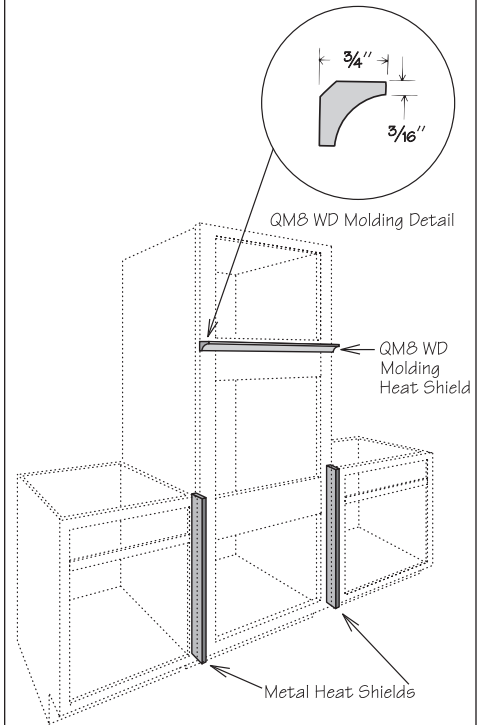

Heat Shield Kit

HSK

- Field installation accessory
- For use as heat shield on Duraform thermofoil door styles:
  - Cottage
  - Sydney
  - Edgeworth
  - Winchester
  - Solana
- Protects doors and drawer fronts from adjacent heat source (built-in ovens, under counter ovens, drop-in or free-standing ranges)
- Kit features:
  - Two 1/16" metal heat shields finished to match cabinet box exterior
  - One strip of QM8 WD molding shield finished to match cabinet box exterior