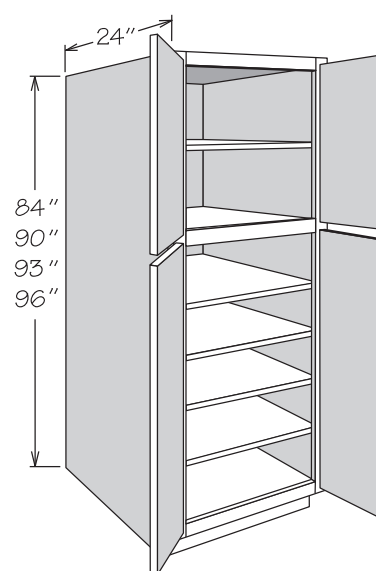

Utility Cabinet

24" Deep • 4 Butt Doors
With Adjustable Shelves

	Number Shelves Top Section	Number Shelves Lower Section
84" High	1	4
90" High	2	4
93" High	3	4
96" High	3	4

- UT2424 X 84 AS BUTT
- UT3024 X 84 AS BUTT
- UT3624 X 84 AS BUTT
- UT2424 X 90 AS BUTT
- UT3024 X 90 AS BUTT
- UT3624 X 90 AS BUTT
- UT2424 X 93 AS BUTT
- UT3024 X 93 AS BUTT
- UT3624 X 93 AS BUTT
- UT2424 X 96 AS BUTT
- UT3024 X 96 AS BUTT
- UT3624 X 96 AS BUTT

- UT2424 X 84 AS BUTT SD
- UT3024 X 84 AS BUTT SD
- UT3624 X 84 AS BUTT SD
- UT2424 X 90 AS BUTT SD
- UT3024 X 90 AS BUTT SD
- UT3624 X 90 AS BUTT SD
- UT2424 X 93 AS BUTT SD
- UT3024 X 93 AS BUTT SD
- UT3624 X 93 AS BUTT SD
- UT2424 X 96 AS BUTT SD
- UT3024 X 96 AS BUTT SD
- UT3624 X 96 AS BUTT SD

- Full-depth adjustable shelves are 3/4" engineered wood and edge banded on front edge only
- All shelving packaged separately for field installation
- 4" inset toe kick assembly shipped inside 93" and 96" high cabinets - seam will be visible between toe kick box and side of cabinet

APC
FE
■ MI
PE
RD