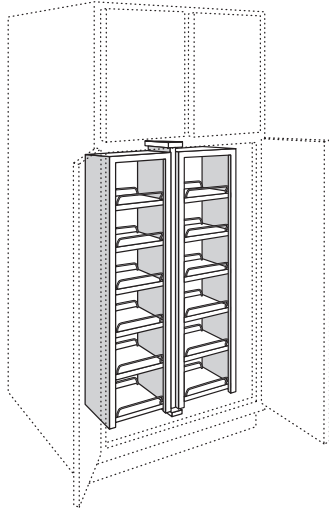

Pantry Swing Out Kit

PCSK36

- Field installation accessory
- For use inside UT3624 X __ BUTT
- Can be used with PDSK18 and/or PSK36
- Natural finish unit features two fixed and ten adjustable shelves with chrome rail
- Overall dimensions:
  25 3/4" wide x 45" high x 7 1/2" deep
- Not sized to fit cabinets with Reduced Depth
- Minimum filler width of 4 1/2" recommended for installation of a cabinet with this accessory next to deeper adjacent objects including cabinets, walls, appliances and countertops