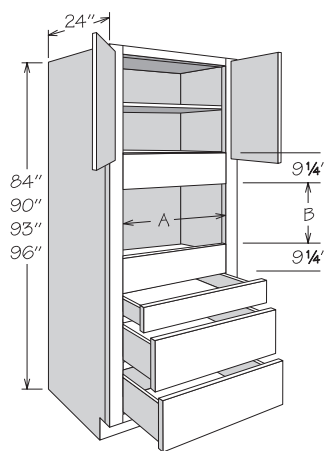

Single Oven Cabinet

4 Butt Doors • 2 Drawers
1 Pot & Pan Organizer

Number Shelves

84" High	0
90" High	1
93" High	2
96" High	2

Single Oven Cabinet

2 Butt Doors • 2 Large Drawers

Number Shelves

84" High	0
90" High	1
93" High	2
96" High	2

Single Oven Cabinet

2 Butt Doors • 3 Drawers

Number Shelves

84" High	0
90" High	1
93" High	2
96" High	2

TALL CABINETS

Cut Out Dimensions	A		B	
	Actual	Max.	Actual	Max.
OVS2784 BUTT 2DWR BPPO	20 3/4"	25"	10 1/8"	25 3/8"
OVS3084 BUTT 2DWR BPPO	23 3/4"	28"	10 1/8"	25 3/8"
OVS3384 BUTT 2DWR BPPO	26 3/4"	31"	10 1/8"	25 3/8"
OVS2790 BUTT 2DWR BPPO	20 3/4"	25"	9 3/4"	25"
OVS3090 BUTT 2DWR BPPO	23 3/4"	28"	9 3/4"	25"
OVS3390 BUTT 2DWR BPPO	26 3/4"	31"	9 3/4"	25"
OVS2793 BUTT 2DWR BPPO	20 3/4"	25"	10 1/8"	25 3/8"
OVS3093 BUTT 2DWR BPPO	23 3/4"	28"	10 1/8"	25 3/8"
OVS3393 BUTT 2DWR BPPO	26 3/4"	31"	10 1/8"	25 3/8"
OVS2796 BUTT 2DWR BPPO	20 3/4"	25"	10 1/8"	25 3/8"
OVS3096 BUTT 2DWR BPPO	23 3/4"	28"	10 1/8"	25 3/8"
OVS3396 BUTT 2DWR BPPO	26 3/4"	31"	10 1/8"	25 3/8"