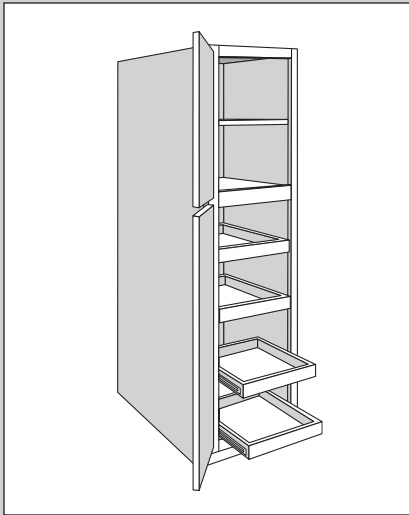

Utility Cabinets

Utility cabinets range in size from 12" to 36" wide, 84" to 96" high and 12" to 24" deep.

Single door utility cabinets must be ordered as hinged left or right.

Cathedral and specialty doors will apply to top doors only. Bottom doors will be square.

All Utility cabinet bottom doors will have a center rail with the exception of all Irvington, Sydney and Duraform door styles.

Inset Toe Kick construction requires BTK8 matching toe kick – must be ordered separately.

See page 49 for Ceiling Height Requirements information.