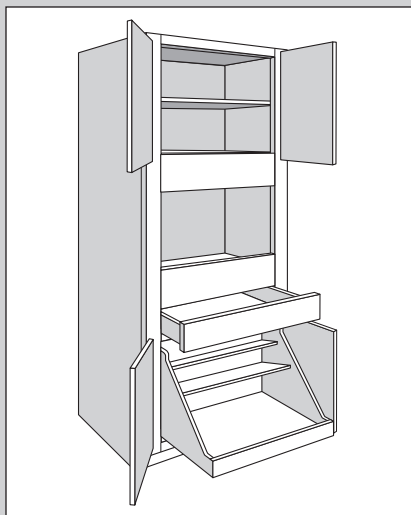

Oven Cabinets

Oven cabinets range in size from 27" to 33" wide, from 84" to 96" high and are 24" deep.

Inset toe kick construction requires BTK8 matching toe kick – must be ordered separately.

Oven cabinets have 3 1/8" wide stiles and face-mounted hinges. All oven cabinets feature a solid back.

Shelves are full-depth 3/4" engineered wood and edge banded on front edge only.

Shelves and accessories are packaged separately for field installation.

4" inset toe kick assembly shipped inside 93" and 96" high oven cabinets -- all 33" wide x 93" high oven toe kicks ship as two pieces.

See page 49 for Ceiling Height Requirements information.