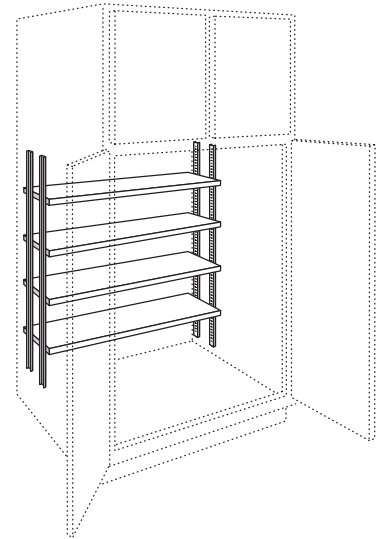

Utility Cabinet Shelf & Pilaster Kit

PSK36

APC
RD

- Field installation accessory
- Kit features four 9" deep shelves edge banded on front edge only, four 36" zinc pilasters, screws and installation instructions
- For use inside UT3624 X __ BUTT
- Field trimmable in width for use inside UT1824
- Can be used with PCSK36 and/or PDSK18