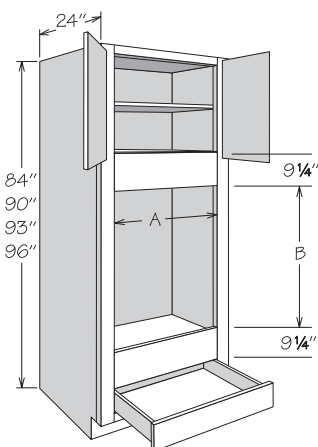

Double Oven Cabinet
2 Butt Doors • 1 Drawer

Number Shelves

84" High	0
90" High	1
93" High	2
96" High	2

Cut Out Dimensions	A		B	
	Actual	Max.	Actual	Max.
OVD2784 BUTT	20 3/4"	25"	39"	54 1/4"
OVD3084 BUTT	23 3/4"	28"	39"	54 1/4"
OVD3384 BUTT	26 3/4"	31"	39"	54 1/4"
OVD2790 AS BUTT	20 3/4"	25"	38 5/8"	53 7/8"
OVD3090 AS BUTT	23 3/4"	28"	38 5/8"	53 7/8"
OVD3390 AS BUTT	26 3/4"	31"	38 5/8"	53 7/8"
OVD2793 AS BUTT	20 3/4"	25"	39"	54 1/4"
OVD3093 AS BUTT	23 3/4"	28"	39"	54 1/4"
OVD3393 AS BUTT	26 3/4"	31"	39"	54 1/4"
OVD2796 AS BUTT	20 3/4"	25"	39"	54 1/4"
OVD3096 AS BUTT	23 3/4"	28"	39"	54 1/4"
OVD3396 AS BUTT	26 3/4"	31"	39"	54 1/4"

OVD2784 BUTT	<table border="1"> <tr><td>APC</td></tr> <tr><td>CFO</td></tr> <tr><td>FE</td></tr> <tr><td>RD</td></tr> </table>
OVD3084 BUTT	
OVD3384 BUTT	
OVD2790 AS BUTT	
OVD3090 AS BUTT	
OVD3390 AS BUTT	
OVD2793 AS BUTT	
OVD3093 AS BUTT	
OVD3393 AS BUTT	
OVD2796 AS BUTT	
OVD3096 AS BUTT	
OVD3396 AS BUTT	

- One standard drawer
- Oven Support Shelf recommended - order separately
- Refer to appliance manufacturer's specifications for adequate clearances and required installation materials
- Heat Shield Kit (HSK) recommended for Duraform thermofoil door styles