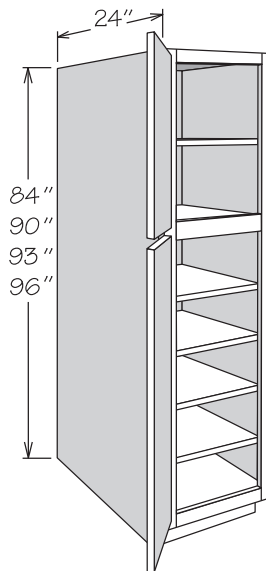

Utility Cabinet

24" Deep • 2 Doors
With Adjustable Shelves

	Number Shelves Top Section	Number Shelves Lower Section
84" High	1	4
90" High	2	4
93" High	3	4
96" High	3	4

- UT1224 X 84 AS
- UT1524 X 84 AS
- UT1824 X 84 AS
- UT1524 X 90 AS
- UT1824 X 90 AS
- UT1524 X 93 AS
- UT1824 X 93 AS
- UT1524 X 96 AS
- UT1824 X 96 AS

- UT1224 X 84 AS SD
- UT1524 X 84 AS SD
- UT1824 X 84 AS SD
- UT1524 X 90 AS SD
- UT1824 X 90 AS SD
- UT1524 X 93 AS SD
- UT1824 X 93 AS SD
- UT1524 X 96 AS SD
- UT1824 X 96 AS SD

- Full-depth adjustable shelves are 3/4" engineered wood and edge banded on front edge only
- All shelving packaged separately for field installation
- 4" inset toe kick assembly shipped inside 93" and 96" high cabinets - seam will be visible between toe kick box and side of cabinet

APC
FE
■ MI
PE
RD