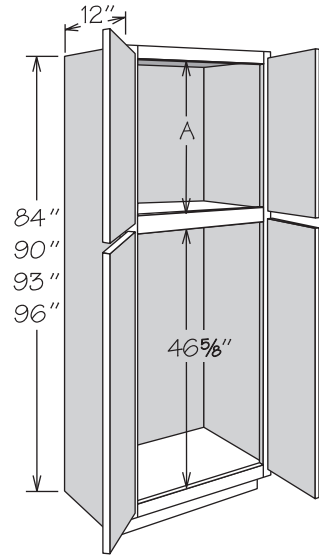

Utility Cabinet
12" Deep • 4 Butt Doors
No Shelves

	A
84" High	26 1/8"
90" High	32 1/8"
93" High	35 1/8"
96" High	38 1/8"

■ UT2412 X 84 BUTT
■ UT2412 X 90 BUTT
■ UT2412 X 93 BUTT
■ UT2412 X 96 BUTT

APC
CFO
FE
■ MI
PE
RD

3. UT2412 X 84 BUTT SD
   UT2412 X 90 BUTT SD
   UT2412 X 93 BUTT SD
   UT2412 X 96 BUTT SD

- Shelving and optional interior accessories may be ordered separately – refer to Utility Cabinet Accessories for details
- 4" inset toe kick assembly shipped inside 93" and 96" high cabinets - seam will be visible between toe kick box and side of cabinet