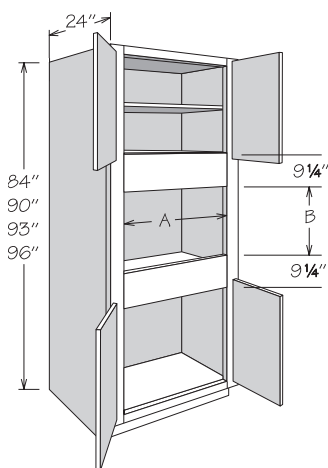

Single Oven Cabinet
4 Butt Doors

	Number Shelves			
84" High	0			
90" High	1			
93" High	2			
96" High	2			

Cut Out Dimensions	A		B	
	Actual	Max.	Actual	Max.
OVS2784 BUTT	20 3/4"	25"	22 1/8"	37 3/8"
OVS3084 BUTT	23 3/4"	28"	22 1/8"	37 3/8"
OVS3384 BUTT	26 3/4"	31"	22 1/8"	37 3/8"
OVS2790 AS BUTT	20 3/4"	25"	21 3/4"	37"
OVS3090 AS BUTT	23 3/4"	28"	21 3/4"	37"
OVS3390 AS BUTT	26 3/4"	31"	21 3/4"	37"
OVS2793 AS BUTT	20 3/4"	25"	22 1/8"	37 3/8"
OVS3093 AS BUTT	23 3/4"	28"	22 1/8"	37 3/8"
OVS3393 AS BUTT	26 3/4"	31"	22 1/8"	37 3/8"
OVS2796 AS BUTT	20 3/4"	25"	22 1/8"	37 3/8"
OVS3096 AS BUTT	23 3/4"	28"	22 1/8"	37 3/8"
OVS3396 AS BUTT	26 3/4"	31"	22 1/8"	37 3/8"

OVS2784 BUTT	APC
OVS3084 BUTT	CFO
OVS3384 BUTT	FE
OVS2790 AS BUTT	PE
OVS3090 AS BUTT	RD
OVS3390 AS BUTT	
OVS2793 AS BUTT	
OVS3093 AS BUTT	
OVS3393 AS BUTT	
OVS2796 AS BUTT	
OVS3096 AS BUTT	
OVS3396 AS BUTT	

- Order Oven Support Shelf (OSS_) separately
- Refer to appliance manufacturer's specifications for adequate clearances and required installation materials
- Heat Shield Kit (HSK) recommended for Duraform thermofoil door styles