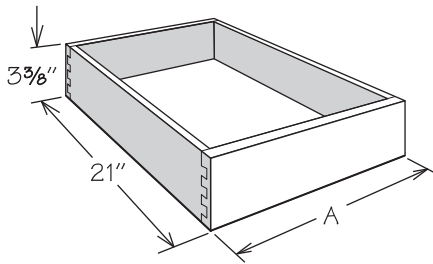

Tall Cabinet

Deep Roll Out Tray Kit or
4 Pack Deep Roll Out Tray Kit

	A
DROT12	7 3/4"
DROT15	10 3/4"
DROT18	13 3/4"
DROT24	19 3/4"
DROT30	25 3/4"
DROT36	31 3/4"

Deep Roll Out Tray Kit

- DROT12
- DROT15
- DROT18
- DROT24
- DROT30
- DROT36

4 Pack Deep Roll Out Tray Kit

- DROT12-4K
- DROT15-4K
- DROT18-4K
- DROT24-4K
- DROT30-4K
- DROT36-4K

- Field installation accessory
- Natural finish dovetail drawer with engineered wood bottom
- Includes Deep Roll Out Tray, all glide hardware and installation instructions

RD