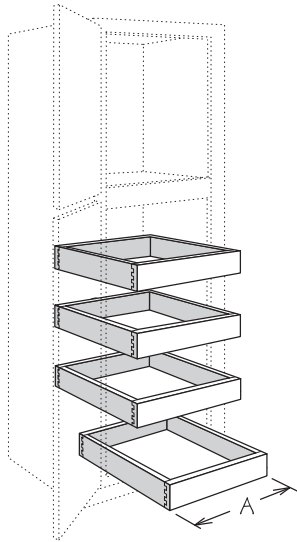

Tall Cabinet

Deep Roll Out Tray Kit or
4 Pack Deep Roll Out Tray Kit

	A
DROT12	7 3/4"
DROT15	10 3/4"
DROT18	13 3/4"
DROT24	19 3/4"
DROT30	25 3/4"
DROT36	31 3/4"

Deep Roll Out Tray Kit

- DROT12
- DROT15
- DROT18
- DROT24
- DROT30
- DROT36

4 Pack Deep Roll Out Tray Kit

- DROT12-4K
- DROT15-4K
- DROT18-4K
- DROT24-4K
- DROT30-4K
- DROT36-4K

- Field installation accessory
- Natural finish dovetail drawer with engineered wood bottom
- Includes Deep Roll Out Tray, all glide hardware and installation instructions

RD