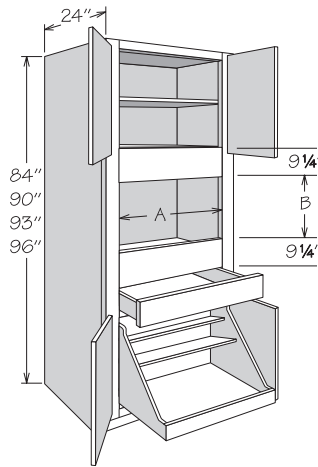

Single Oven Cabinet
4 Butt Doors • 1 Drawer
1 Pot & Pan Organizer

	Number Shelves
84" High	0
90" High	1
93" High	2
96" High	2

Cut Out Dimensions	A		B	
	Actual	Max.	Actual	Max.
OVS2784 BUTT 1DWR BPPO	20 3/4"	25"	16 1/8"	31 3/8"
OVS3084 BUTT 1DWR BPPO	23 3/4"	28"	16 1/8"	31 3/8"
OVS3384 BUTT 1DWR BPPO	26 3/4"	31"	16 1/8"	31 3/8"
OVS2790 BUTT 1DWR BPPO	20 3/4"	25"	15 3/4"	31"
OVS3090 BUTT 1DWR BPPO	23 3/4"	28"	15 3/4"	31"
OVS3390 BUTT 1DWR BPPO	26 3/4"	31"	15 3/4"	31"
OVS2793 BUTT 1DWR BPPO	20 3/4"	25"	16 1/8"	31 3/8"
OVS3093 BUTT 1DWR BPPO	23 3/4"	28"	16 1/8"	31 3/8"
OVS3393 BUTT 1DWR BPPO	26 3/4"	31"	16 1/8"	31 3/8"
OVS2796 BUTT 1DWR BPPO	20 3/4"	25"	16 1/8"	31 3/8"
OVS3096 BUTT 1DWR BPPO	23 3/4"	28"	16 1/8"	31 3/8"
OVS3396 BUTT 1DWR BPPO	26 3/4"	31"	16 1/8"	31 3/8"

OVS2784 BUTT 1DWR BPPO	APC
OVS3084 BUTT 1DWR BPPO	FE
OVS3384 BUTT 1DWR BPPO	PE
OVS2790 BUTT 1DWR BPPO	
OVS3090 BUTT 1DWR BPPO	
OVS3390 BUTT 1DWR BPPO	
OVS2793 BUTT 1DWR BPPO	
OVS3093 BUTT 1DWR BPPO	
OVS3393 BUTT 1DWR BPPO	
OVS2796 BUTT 1DWR BPPO	
OVS3096 BUTT 1DWR BPPO	
OVS3396 BUTT 1DWR BPPO	

- Order Oven Support Shelf (OSS__) separately
- One standard drawer
- Organizer in natural finish solid wood and wood veneer construction
- Organizer top shelf measures 6 3/16" deep
- Organizer middle shelf measures 9 3/4" deep
- Refer to appliance manufacturer's specifications for adequate clearances and required installation materials
- Heat Shield Kit (HSK) recommended for Duraform thermofoil door styles