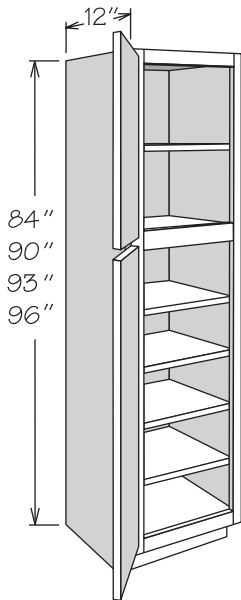

Utility Cabinet
12" Deep • 2 Doors
With Adjustable Shelves

	Number Shelves Top Section	Number Shelves Lower Section
84" High	1	4
90" High	2	4
93" High	3	4
96" High	3	4

- UT1212 X 84 AS
- UT1512 X 84 AS
- UT1812 X 84 AS
- UT1512 X 90 AS
- UT1812 X 90 AS
- UT1512 X 93 AS
- UT1812 X 93 AS
- UT1512 X 96 AS
- UT1812 X 96 AS

APC
FE
■ MI
PE
RD

- UT1212 X 84 AS SD
- UT1512 X 84 AS SD
- UT1812 X 84 AS SD
- UT1512 X 90 AS SD
- UT1812 X 90 AS SD
- UT1512 X 93 AS SD
- UT1812 X 93 AS SD
- UT1512 X 96 AS SD
- UT1812 X 96 AS SD

- Full-depth adjustable shelves are 3/4" engineered wood and edge banded on front edge only
- All shelving packaged separately for field installation
- 4" inset toe kick assembly shipped inside 93" and 96" high cabinets - seam will be visible between toe kick box and side of cabinet