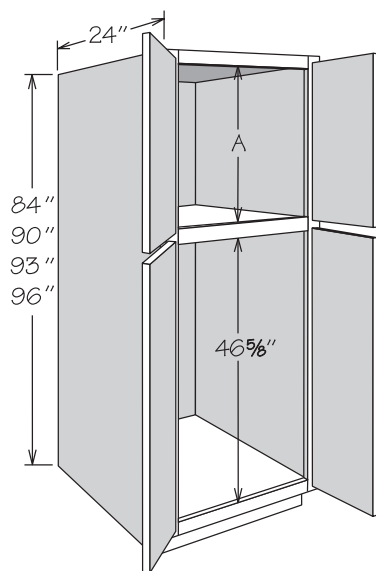

Utility Cabinet

24" Deep • 4 Butt Doors
No Shelves

	A
84" High	26 1/8"
90" High	32 7/8"
93" High	35 7/8"
96" High	38 7/8"

- UT2424 X 84 BUTT
- UT3024 X 84 BUTT
- UT3624 X 84 BUTT
- UT2424 X 90 BUTT
- UT3024 X 90 BUTT
- UT3624 X 90 BUTT
- UT2424 X 93 BUTT
- UT3024 X 93 BUTT
- UT3624 X 93 BUTT
- UT2424 X 96 BUTT
- UT3024 X 96 BUTT
- UT3624 X 96 BUTT

- UT2424 X 84 BUTT SD
- UT3024 X 84 BUTT SD
- UT3624 X 84 BUTT SD
- UT2424 X 90 BUTT SD
- UT3024 X 90 BUTT SD
- UT3624 X 90 BUTT SD
- UT2424 X 93 BUTT SD
- UT3024 X 93 BUTT SD
- UT3624 X 93 BUTT SD
- UT2424 X 96 BUTT SD
- UT3024 X 96 BUTT SD
- UT3624 X 96 BUTT SD

- Shelving and optional interior accessories may be ordered separately – refer to Utility Cabinet Accessories for details
- Cabinet backs are pre-drilled to accept up to four Deep Roll Out Trays in lower section
- 4" inset toe kick assembly shipped inside 93" and 96" high cabinets - seam will be visible between toe kick box and side of cabinet

APC
CFO
FE
■ MI
PE
RD