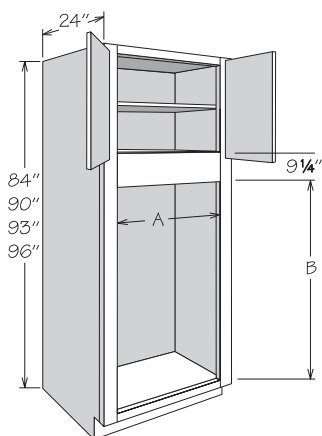

Double Oven Cabinet
2 Butt Doors • No Drawer

Number Shelves

84" High	0
90" High	1
93" High	2
96" High	2

Cut Out Dimensions	A		B	
	Actual	Max.	Actual	Max.
OVD2784 BUTT NDWR	20 3/4"	25"	52 5/8"	60 1/4"
OVD3084 BUTT NDWR	23 3/4"	28"	52 5/8"	60 1/4"
OVD3384 BUTT NDWR	26 3/4"	31"	52 5/8"	60 1/4"
OVD2790 AS BUTT NDWR	20 3/4"	25"	52 1/4"	59 7/8"
OVD3090 AS BUTT NDWR	23 3/4"	28"	52 1/4"	59 7/8"
OVD3390 AS BUTT NDWR	26 3/4"	31"	52 1/4"	59 7/8"
OVD2793 AS BUTT NDWR	20 3/4"	25"	52 5/8"	60 1/4"
OVD3093 AS BUTT NDWR	23 3/4"	28"	52 5/8"	60 1/4"
OVD3393 AS BUTT NDWR	26 3/4"	31"	52 5/8"	60 1/4"
OVD2796 AS BUTT NDWR	20 3/4"	25"	52 5/8"	60 1/4"
OVD3096 AS BUTT NDWR	23 3/4"	28"	52 5/8"	60 1/4"
OVD3396 AS BUTT NDWR	26 3/4"	31"	52 5/8"	60 1/4"

OVD2784 BUTT NDWR	<table border="1"> <tr><td>APC</td></tr> <tr><td>CFO</td></tr> <tr><td>FE</td></tr> <tr><td>RD</td></tr> </table>
OVD3084 BUTT NDWR	
OVD3384 BUTT NDWR	
OVD2790 AS BUTT NDWR	
OVD3090 AS BUTT NDWR	
OVD3390 AS BUTT NDWR	
OVD2793 AS BUTT NDWR	
OVD3093 AS BUTT NDWR	
OVD3393 AS BUTT NDWR	
OVD2796 AS BUTT NDWR	
OVD3096 AS BUTT NDWR	
OVD3396 AS BUTT NDWR	

- No drawer
- Oven Support Shelf recommended - order separately
- Refer to appliance manufacturer's specifications for adequate clearances and required installation materials
- Heat Shield Kit (HSK) recommended for Duraform thermofoil door styles