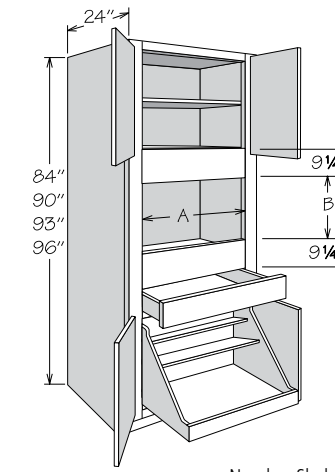

Single Oven Cabinet
4 Butt Doors • 1 Drawer
1 Pot & Pan Organizer

Number Shelves	84" High	90" High	93" High	96" High
0	0	1	2	2
1	1	2	3	3
2	2	3	4	4
3	3	4	5	5

Cut Out Dimensions	A		B	
	Actual	Max.	Actual	Max.
OVS2784 BUTT 1DWR BPPO	20 3/4"	25"	16 1/8"	31 3/8"
OVS3084 BUTT 1DWR BPPO	23 3/4"	28"	16 1/8"	31 3/8"
OVS3384 BUTT 1DWR BPPO	26 3/4"	31"	16 1/8"	31 3/8"
OVS2790 BUTT 1DWR BPPO	20 3/4"	25"	15 3/4"	31"
OVS3090 BUTT 1DWR BPPO	23 3/4"	28"	15 3/4"	31"
OVS3390 BUTT 1DWR BPPO	26 3/4"	31"	15 3/4"	31"
OVS2793 BUTT 1DWR BPPO	20 3/4"	25"	16 1/8"	31 3/8"
OVS3093 BUTT 1DWR BPPO	23 3/4"	28"	16 1/8"	31 3/8"
OVS3393 BUTT 1DWR BPPO	26 3/4"	31"	16 1/8"	31 3/8"
OVS2796 BUTT 1DWR BPPO	20 3/4"	25"	16 1/8"	31 3/8"
OVS3096 BUTT 1DWR BPPO	23 3/4"	28"	16 1/8"	31 3/8"
OVS3396 BUTT 1DWR BPPO	26 3/4"	31"	16 1/8"	31 3/8"

OVS2784 BUTT 1DWR BPPO	APC
OVS3084 BUTT 1DWR BPPO	FE
OVS3384 BUTT 1DWR BPPO	PE
OVS2790 BUTT 1DWR BPPO	
OVS3090 BUTT 1DWR BPPO	
OVS3390 BUTT 1DWR BPPO	
OVS2793 BUTT 1DWR BPPO	
OVS3093 BUTT 1DWR BPPO	
OVS3393 BUTT 1DWR BPPO	
OVS2796 BUTT 1DWR BPPO	
OVS3096 BUTT 1DWR BPPO	
OVS3396 BUTT 1DWR BPPO	

- Order Oven Support Shelf (OSS_) separately
- One standard drawer
- Organizer in natural finish solid wood and wood veneer construction
- Organizer top shelf measures 6 3/16" deep
- Organizer middle shelf measures 9 3/4" deep
- Refer to appliance manufacturer's specifications for adequate clearances and required installation materials
- Heat Shield Kit (HSK) recommended for thermofoil-wrapped door styles