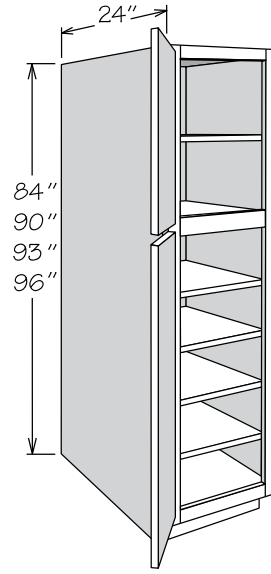

Utility Cabinet
24" Deep • 2 Doors
With Adjustable Shelves

	Number Shelves Top Section	Number Shelves Lower Section
84" High	1	4
90" High	2	4
93" High	3	4
96" High	3	4

- UT1224 X 84 AS
- UT1524 X 84 AS
- UT1824 X 84 AS
- UT1524 X 90 AS
- UT1824 X 90 AS
- UT1524 X 93 AS
- UT1824 X 93 AS
- UT1524 X 96 AS
- UT1824 X 96 AS
- UT1224 X 84 AS SD
- UT1524 X 84 AS SD
- UT1824 X 84 AS SD
- UT1524 X 90 AS SD
- UT1824 X 90 AS SD
- UT1524 X 93 AS SD
- UT1824 X 93 AS SD
- UT1524 X 96 AS SD
- UT1824 X 96 AS SD

- APC
- FE
- MI
- PE
- RD

- Full-depth adjustable shelves are 3/4" engineered wood and edge banded on front edge only
- All shelving packaged separately for field installation
- 4" inset toe kick assembly shipped inside 93" and 96" high cabinets - seam will be visible between toe kick box and side of cabinet