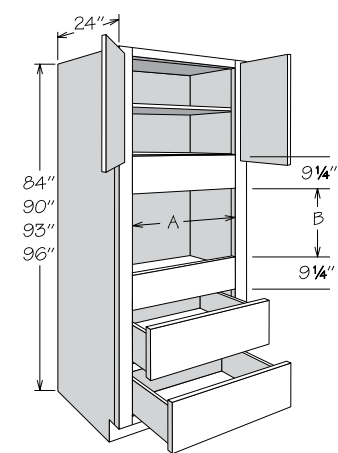

Single Oven Cabinet
2 Butt Doors • 2 Large Drawers

Number Shelves	84" High	90" High	93" High	96" High
0	0	1	2	2
1	1	2	3	3
2	2	3	4	4

Cut Out Dimensions	A		B	
	Actual	Max.	Actual	Max.
OVS2784 BUTT 2DDWR	20 3/4"	25"	22 1/8"	37 3/8"
OVS3084 BUTT 2DDWR	23 3/4"	28"	22 1/8"	37 3/8"
OVS3384 BUTT 2DDWR	26 3/4"	31"	22 1/8"	37 3/8"
OVS2790 AS BUTT 2DDWR	20 3/4"	25"	21 3/4"	37"
OVS3090 AS BUTT 2DDWR	23 3/4"	28"	21 3/4"	37"
OVS3390 AS BUTT 2DDWR	26 3/4"	31"	21 3/4"	37"
OVS2793 AS BUTT 2DDWR	20 3/4"	25"	22 1/8"	37 3/8"
OVS3093 AS BUTT 2DDWR	23 3/4"	28"	22 1/8"	37 3/8"
OVS3393 AS BUTT 2DDWR	26 3/4"	31"	22 1/8"	37 3/8"
OVS2796 AS BUTT 2DDWR	20 3/4"	25"	22 1/8"	37 3/8"
OVS3096 AS BUTT 2DDWR	23 3/4"	28"	22 1/8"	37 3/8"
OVS3396 AS BUTT 2DDWR	26 3/4"	31"	22 1/8"	37 3/8"

APC
OVS2784 BUTT 2DDWR
OVS3084 BUTT 2DDWR
OVS3384 BUTT 2DDWR
OVS2790 AS BUTT 2DDWR
OVS3090 AS BUTT 2DDWR
OVS3390 AS BUTT 2DDWR
OVS2793 AS BUTT 2DDWR
OVS3093 AS BUTT 2DDWR
OVS3393 AS BUTT 2DDWR
OVS2796 AS BUTT 2DDWR
OVS3096 AS BUTT 2DDWR
OVS3396 AS BUTT 2DDWR
CFO
FE
PE
RD

- Order Oven Support Shelf (OSS_) separately
- Two large drawers
- Refer to appliance manufacturer's specifications for adequate clearances and required installation materials
- Heat Shield Kit (HSK) recommended for thermofoil-wrapped door styles