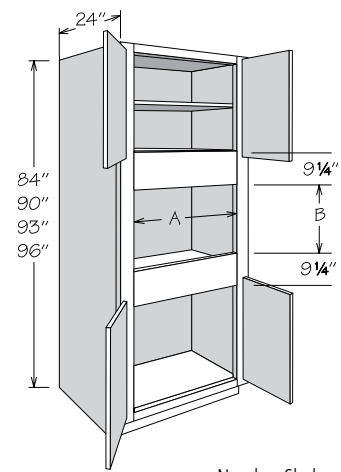

Single Oven Cabinet
4 Butt Doors

Number Shelves	84" High	90" High	93" High	96" High
0	0	1	2	2
1	1	2	3	3
2	2	3	4	4
3	3	4	5	5

Cut Out Dimensions	A		B	
	Actual	Max.	Actual	Max.
OVS2784 BUTT	20 3/4"	25"	22 1/8"	37 3/8"
OVS3084 BUTT	23 3/4"	28"	22 1/8"	37 3/8"
OVS3384 BUTT	26 3/4"	31"	22 1/8"	37 3/8"
OVS2790 AS BUTT	20 3/4"	25"	21 3/4"	37"
OVS3090 AS BUTT	23 3/4"	28"	21 3/4"	37"
OVS3390 AS BUTT	26 3/4"	31"	21 3/4"	37"
OVS2793 AS BUTT	20 3/4"	25"	22 1/8"	37 3/8"
OVS3093 AS BUTT	23 3/4"	28"	22 1/8"	37 3/8"
OVS3393 AS BUTT	26 3/4"	31"	22 1/8"	37 3/8"
OVS2796 AS BUTT	20 3/4"	25"	22 1/8"	37 3/8"
OVS3096 AS BUTT	23 3/4"	28"	22 1/8"	37 3/8"
OVS3396 AS BUTT	26 3/4"	31"	22 1/8"	37 3/8"

OVS2784 BUTT	APC
OVS3084 BUTT	CFO
OVS3384 BUTT	FE
	PE
	RD
OVS2790 AS BUTT	
OVS3090 AS BUTT	
OVS3390 AS BUTT	
OVS2793 AS BUTT	
OVS3093 AS BUTT	
OVS3393 AS BUTT	
OVS2796 AS BUTT	
OVS3096 AS BUTT	
OVS3396 AS BUTT	

- Order Oven Support Shelf (OSS_) separately
- Refer to appliance manufacturer's specifications for adequate clearances and required installation materials
- Heat Shield Kit (HSK) recommended for thermofoil-wrapped door styles