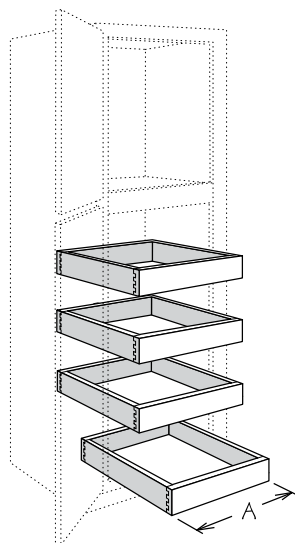

Tall Cabinet
Deep Roll Out Tray Kit or
4 Pack Deep Roll Out Tray Kit

	A
DROT12	7 3/4"
DROT15	10 3/4"
DROT18	13 3/4"
DROT24	19 3/4"
DROT30	25 3/4"
DROT36	31 3/4"

Deep Roll Out Tray Kit	RD
DROT12	
DROT15	
DROT18	
DROT24	
DROT30	
DROT36	

4 Pack Deep Roll Out Tray Kit
DROT12-4K
DROT15-4K
DROT18-4K
DROT24-4K
DROT30-4K
DROT36-4K

- Field installation accessory
- Natural finish dovetail drawer with MDF bottom
- Includes Deep Roll Out Tray, all glide hardware and installation instructions