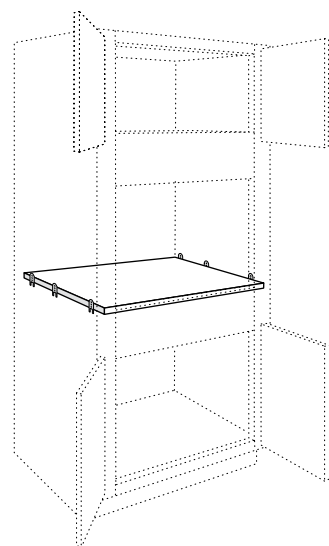

OSS27
OSS30
OSS33

- Features 3/4" unfinished engineered wood shelf and six mounting clips with screws
- Will support up to 300 lbs when installed per included installation instructions
- Refer to appliance manufacturer's specifications for adequate clearances and required installation materials