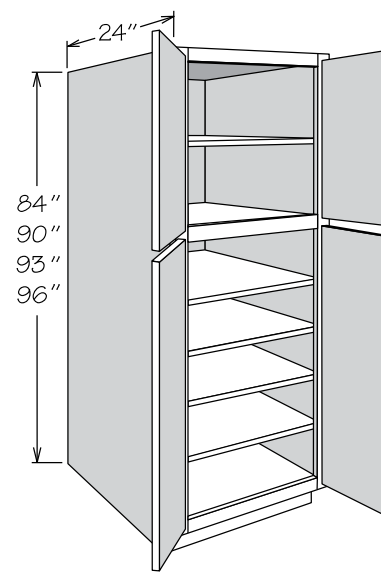

Utility Cabinet
24" Deep • 4 Butt Doors
With Adjustable Shelves

	Number Shelves Top Section	Number Shelves Lower Section
84" High	1	4
90" High	2	4
93" High	3	4
96" High	3	4

- UT2424 X 84 AS BUTT
- UT3024 X 84 AS BUTT
- UT3624 X 84 AS BUTT
- UT2424 X 90 AS BUTT
- UT3024 X 90 AS BUTT
- UT3624 X 90 AS BUTT
- UT2424 X 93 AS BUTT
- UT3024 X 93 AS BUTT
- UT3624 X 93 AS BUTT
- UT2424 X 96 AS BUTT
- UT3024 X 96 AS BUTT
- UT3624 X 96 AS BUTT
- UT2424 X 84 AS BUTT SD
- UT3024 X 84 AS BUTT SD
- UT3624 X 84 AS BUTT SD
- UT2424 X 90 AS BUTT SD
- UT3024 X 90 AS BUTT SD
- UT3624 X 90 AS BUTT SD
- UT2424 X 93 AS BUTT SD
- UT3024 X 93 AS BUTT SD
- UT3624 X 93 AS BUTT SD
- UT2424 X 96 AS BUTT SD
- UT3024 X 96 AS BUTT SD
- UT3624 X 96 AS BUTT SD

- APC
- FE
- MI
- PE
- RD

- Full-depth adjustable shelves are 3/4" engineered wood and edge banded on front edge only
- All shelving packaged separately for field installation
- 4" inset toe kick assembly shipped inside 93" and 96" high cabinets - seam will be visible between toe kick box and side of cabinet