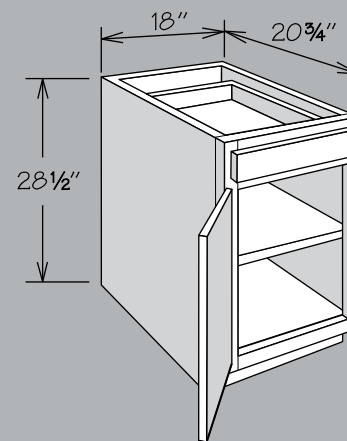

Desk Cabinets & Bookshelves

Dimensions

Width	Height	Depth
12" to 36"	28 1/2" to 96"	12" to 24" (Reduced Depth optional on select cabinets)

SKU Coding

DDO	18	21
Cabinet Type (e.g., DDO = Desk Door Cabinet)	width in inches	depth in inches