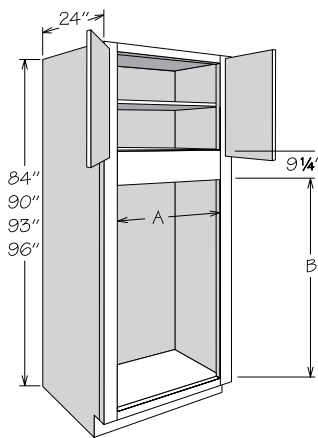

Double Oven Cabinet
2 Butt Doors • No Drawer

Number Shelves

84" High	0
90" High	1
93" High	2
96" High	2

Cut Out Dimensions	A		B	
	Actual	Max.	Actual	Max.
OVD2784 BUTT NDWR	20 3/4"	25"	52 1/8"	60 1/4"
OVD3084 BUTT NDWR	23 3/4"	28"	52 1/8"	60 1/4"
OVD3384 BUTT NDWR	26 3/4"	31"	52 1/8"	60 1/4"

OVD2790 AS BUTT NDWR	20 3/4"	25"	52 1/8"	59 7/8"
OVD3090 AS BUTT NDWR	23 3/4"	28"	52 1/8"	59 7/8"
OVD3390 AS BUTT NDWR	26 3/4"	31"	52 1/8"	59 7/8"

OVD2793 AS BUTT NDWR	20 3/4"	25"	52 1/8"	60 1/4"
OVD3093 AS BUTT NDWR	23 3/4"	28"	52 1/8"	60 1/4"
OVD3393 AS BUTT NDWR	26 3/4"	31"	52 1/8"	60 1/4"

OVD2796 AS BUTT NDWR	20 3/4"	25"	52 1/8"	60 1/4"
OVD3096 AS BUTT NDWR	23 3/4"	28"	52 1/8"	60 1/4"
OVD3396 AS BUTT NDWR	26 3/4"	31"	52 1/8"	60 1/4"

OVD2784 BUTT NDWR	APC
OVD3084 BUTT NDWR	CFO
OVD3384 BUTT NDWR	FE
	RD

OVD2790 AS BUTT NDWR	
OVD3090 AS BUTT NDWR	
OVD3390 AS BUTT NDWR	

OVD2793 AS BUTT NDWR	
OVD3093 AS BUTT NDWR	
OVD3393 AS BUTT NDWR	

OVD2796 AS BUTT NDWR	
OVD3096 AS BUTT NDWR	
OVD3396 AS BUTT NDWR	

- No drawer
- Oven Support Shelf recommended - order separately
- Refer to appliance manufacturer's specifications for adequate clearances and required installation materials
- Heat Shield Kit (HSK) recommended for thermofoil-wrapped door styles