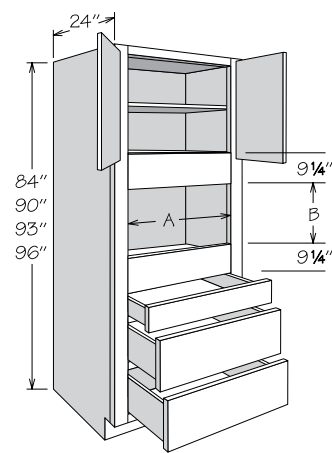

Single Oven Cabinet
2 Butt Doors • 3 Drawers

Number Shelves	84" High	90" High	93" High	96" High
0	0	1	2	2
1	1	2	3	3
2	2	3	4	4

Cut Out Dimensions	A		B	
	Actual	Max.	Actual	Max.
OVS2784 BUTT 3DWR	20 3/4"	25"	16 1/8"	31 3/8"
OVS3084 BUTT 3DWR	23 3/4"	28"	16 1/8"	31 3/8"
OVS3384 BUTT 3DWR	26 3/4"	31"	16 1/8"	31 3/8"
OVS2790 AS BUTT 3DWR	20 3/4"	25"	15 3/4"	31"
OVS3090 AS BUTT 3DWR	23 3/4"	28"	15 3/4"	31"
OVS3390 AS BUTT 3DWR	26 3/4"	31"	15 3/4"	31"
OVS2793 AS BUTT 3DWR	20 3/4"	25"	16 1/8"	31 3/8"
OVS3093 AS BUTT 3DWR	23 3/4"	28"	16 1/8"	31 3/8"
OVS3393 AS BUTT 3DWR	26 3/4"	31"	16 1/8"	31 3/8"
OVS2796 AS BUTT 3DWR	20 3/4"	25"	16 1/8"	31 3/8"
OVS3096 AS BUTT 3DWR	23 3/4"	28"	16 1/8"	31 3/8"
OVS3396 AS BUTT 3DWR	26 3/4"	31"	16 1/8"	31 3/8"

APC
OVS2784 BUTT 3DWR
OVS3084 BUTT 3DWR
OVS3384 BUTT 3DWR
OVS2790 AS BUTT 3DWR
OVS3090 AS BUTT 3DWR
OVS3390 AS BUTT 3DWR
OVS2793 AS BUTT 3DWR
OVS3093 AS BUTT 3DWR
OVS3393 AS BUTT 3DWR
OVS2796 AS BUTT 3DWR
OVS3096 AS BUTT 3DWR
OVS3396 AS BUTT 3DWR
CFO
FE
PE
RD

- Order Oven Support Shelf (OSS_) separately
- One standard and two large drawers
- Refer to appliance manufacturer's specifications for adequate clearances and required installation materials
- Heat Shield Kit (HSK) recommended for thermofoil-wrapped door styles