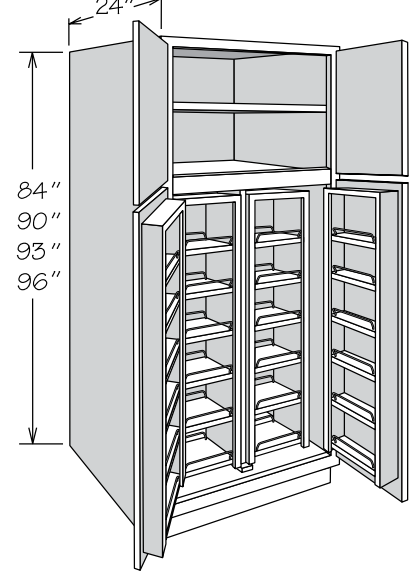

Utility Cabinet
24" Deep • 4 Butt Doors
With Pantry Storage

	Number Shelves Top Section
84" High	1
90" High	2
93" High	3
96" High	3

- UT3624 X 84 PCDS BUTT
- UT3624 X 90 PCDS BUTT
- UT3624 X 93 PCDS BUTT
- UT3624 X 96 PCDS BUTT
- UT3624 X 84 PCDS BUTT SD
- UT3624 X 90 PCDS BUTT SD
- UT3624 X 93 PCDS BUTT SD
- UT3624 X 96 PCDS BUTT SD

- APC
- FE
- MI
- PE

- Accessories and shelving packaged separately for field installation and include:
  - Pantry Swing Out Kit (PCSK36)
  - Two Pantry Door Shelf Kits (PDSK18)
  - Utility Cabinet Shelf and Pilaster Kit (PSK36)
- Full-depth adjustable shelves are 3/4" engineered wood and edge banded on front edge only
- 4" inset toe kick assembly shipped inside 93" and 96" high cabinets - seam will be visible between toe kick box and side of cabinet
- Minimum filler width of 4 1/2" recommended for installation of this cabinet next to deeper adjacent objects including cabinets, walls, appliances and countertops