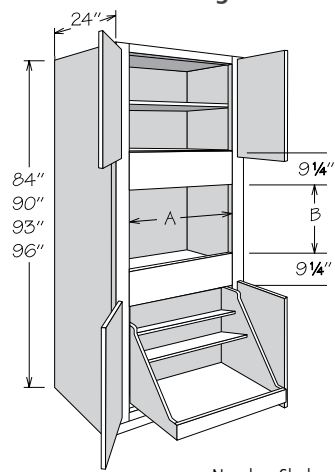

Single Oven Cabinet
4 Butt Doors
1 Pot & Pan Organizer

Number Shelves	84" High	90" High	93" High	96" High
0	0	1	2	2
1	1	2	3	3
2	2	3	4	4
3	3	4	5	5

Cut Out Dimensions	A		B	
	Actual	Max.	Actual	Max.
OVS2784 BUTT BPPO	20 3/4"	25"	22 1/8"	37 3/8"
OVS3084 BUTT BPPO	23 3/4"	28"	22 1/8"	37 3/8"
OVS3384 BUTT BPPO	26 3/4"	31"	22 1/8"	37 3/8"
OVS2790 BUTT BPPO	20 3/4"	25"	21 3/4"	37"
OVS3090 BUTT BPPO	23 3/4"	28"	21 3/4"	37"
OVS3390 BUTT BPPO	26 3/4"	31"	21 3/4"	37"
OVS2793 BUTT BPPO	20 3/4"	25"	22 1/8"	37 3/8"
OVS3093 BUTT BPPO	23 3/4"	28"	22 1/8"	37 3/8"
OVS3393 BUTT BPPO	26 3/4"	31"	22 1/8"	37 3/8"
OVS2796 BUTT BPPO	20 3/4"	25"	22 1/8"	37 3/8"
OVS3096 BUTT BPPO	23 3/4"	28"	22 1/8"	37 3/8"
OVS3396 BUTT BPPO	26 3/4"	31"	22 1/8"	37 3/8"

OVS2784 BUTT BPPO	APC
OVS3084 BUTT BPPO	FE
OVS3384 BUTT BPPO	PE
OVS2790 BUTT BPPO	
OVS3090 BUTT BPPO	
OVS3390 BUTT BPPO	
OVS2793 BUTT BPPO	
OVS3093 BUTT BPPO	
OVS3393 BUTT BPPO	
OVS2796 BUTT BPPO	
OVS3096 BUTT BPPO	
OVS3396 BUTT BPPO	

- Order Oven Support Shelf (OSS_) separately
- Organizer in natural finish solid wood and wood veneer construction
- Organizer top shelf measures 6 3/16" deep
- Organizer middle shelf measures 9 3/4" deep
- Refer to appliance manufacturer's specifications for adequate clearances and required installation materials
- Heat Shield Kit (HSK) recommended for thermofoil-wrapped door styles