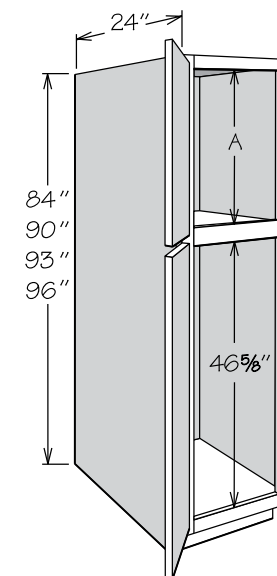

Utility Cabinet
24" Deep • 2 Doors
No Shelves

	A
84" High	26 7/8"
90" High	32 7/8"
93" High	35 1/4"
96" High	38 7/8"

- UT1224 X 84
- UT1524 X 84
- UT1824 X 84
- UT1524 X 90
- UT1824 X 90
- UT1524 X 93
- UT1824 X 93
- UT1524 X 96
- UT1824 X 96

APC
CFO
FE
MI
PE
RD

- UT1224 X 84 SD
- UT1524 X 84 SD
- UT1824 X 84 SD
- UT1524 X 90 SD
- UT1824 X 90 SD
- UT1524 X 93 SD
- UT1824 X 93 SD
- UT1524 X 96 SD
- UT1824 X 96 SD

- Shelving and optional interior accessories may be ordered separately – refer to Utility Cabinet Accessories for details
- Cabinet backs are pre-drilled to accept up to four Deep Roll Out Trays in lower section
- 4" inset toe kick assembly shipped inside 93" and 96" high cabinets - seam will be visible between toe kick box and side of cabinet