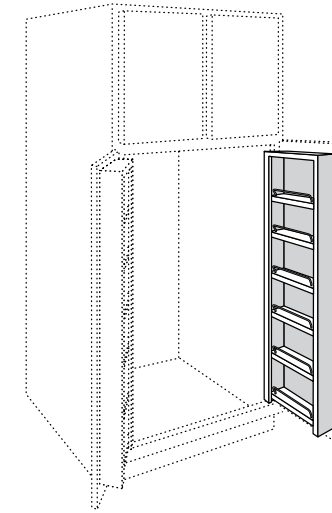

Pantry Door Shelf Kit

PDSK18

- Field installation accessory
- For use inside UT3624 X __ BUTT
- Order each door unit separately
- Can be used with PCSK36 and/or PSK36
- Natural finish unit features one fixed and five adjustable shelves with chrome rail
- Overall dimensions: 12" wide x 45" high x 4" deep
- Not recommended for cabinets with Reduced Depth
- Minimum filler width of 4 1/2" recommended for installation of a cabinet with this accessory next to deeper adjacent objects including cabinets, walls, appliances and countertops