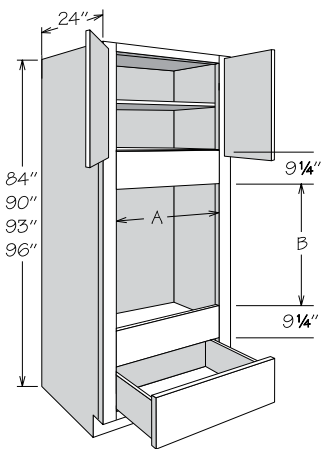

Double Oven Cabinet
2 Butt Doors • 1 Large Drawer

Number Shelves

84" High	0
90" High	1
93" High	2
96" High	2

Cut Out Dimensions	A		B	
	Actual	Max.	Actual	Max.
OVD2784 BUTT 1DDWR	20 3/4"	25"	33 3/16"	48 13/16"
OVD3084 BUTT 1DDWR	23 3/4"	28"	33 3/16"	48 13/16"
OVD3384 BUTT 1DDWR	26 3/4"	31"	33 3/16"	48 13/16"