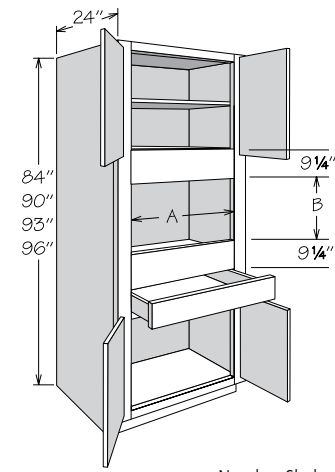

Single Oven Cabinet
4 Butt Doors • 1 Drawer

Number Shelves	84" High	90" High	93" High	96" High
0	0	1	2	2
1	1	2	3	3
2	2	3	4	4
3	3	4	5	5

Cut Out Dimensions	A		B	
	Actual	Max.	Actual	Max.
OVS2784 BUTT 1DWR	20 3/4"	25"	16 1/8"	31 3/8"
OVS3084 BUTT 1DWR	23 3/4"	28"	16 1/8"	31 3/8"
OVS3384 BUTT 1DWR	26 3/4"	31"	16 1/8"	31 3/8"
OVS2790 AS BUTT 1DWR	20 3/4"	25"	15 3/4"	31"
OVS3090 AS BUTT 1DWR	23 3/4"	28"	15 3/4"	31"
OVS3390 AS BUTT 1DWR	26 3/4"	31"	15 3/4"	31"
OVS2793 AS BUTT 1DWR	20 3/4"	25"	16 1/8"	31 3/8"
OVS3093 AS BUTT 1DWR	23 3/4"	28"	16 1/8"	31 3/8"
OVS3393 AS BUTT 1DWR	26 3/4"	31"	16 1/8"	31 3/8"
OVS2796 AS BUTT 1DWR	20 3/4"	25"	16 1/8"	31 3/8"
OVS3096 AS BUTT 1DWR	23 3/4"	28"	16 1/8"	31 3/8"
OVS3396 AS BUTT 1DWR	26 3/4"	31"	16 1/8"	31 3/8"

OVS2784 BUTT 1DWR	APC
OVS3084 BUTT 1DWR	CFO
OVS3384 BUTT 1DWR	FE
	PE
	RD
OVS2790 AS BUTT 1DWR	
OVS3090 AS BUTT 1DWR	
OVS3390 AS BUTT 1DWR	
OVS2793 AS BUTT 1DWR	
OVS3093 AS BUTT 1DWR	
OVS3393 AS BUTT 1DWR	
OVS2796 AS BUTT 1DWR	
OVS3096 AS BUTT 1DWR	
OVS3396 AS BUTT 1DWR	

- Order Oven Support Shelf (OSS_) separately
- One standard drawer
- Refer to appliance manufacturer's specifications for adequate clearances and required installation materials
- Heat Shield Kit (HSK) recommended for thermofoil-wrapped door styles