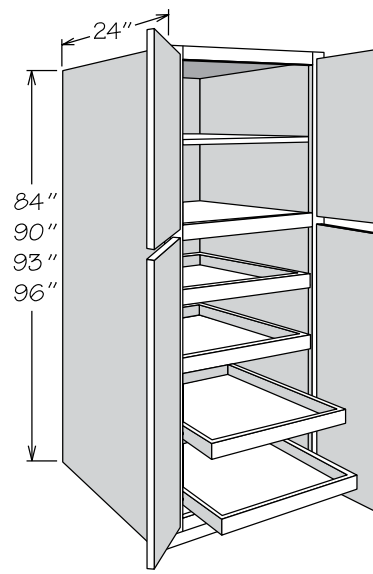

Utility Cabinet
24" Deep • 4 Butt Doors
With Deep Roll Out Trays

	Number Shelves Top Section	Number Deep Roll Out Trays
84" High	1	4
90" High	2	4
93" High	3	4
96" High	3	4

- UT2424 X 84 4ROT BUTT
- UT3024 X 84 4ROT BUTT
- UT3624 X 84 4ROT BUTT
- UT2424 X 90 4ROT BUTT
- UT3024 X 90 4ROT BUTT
- UT3624 X 90 4ROT BUTT
- UT2424 X 93 4ROT BUTT
- UT3024 X 93 4ROT BUTT
- UT3624 X 93 4ROT BUTT
- UT2424 X 96 4ROT BUTT
- UT3024 X 96 4ROT BUTT
- UT3624 X 96 4ROT BUTT
- UT2424 X 84 4ROT BUTT SD
- UT3024 X 84 4ROT BUTT SD
- UT3624 X 84 4ROT BUTT SD
- UT2424 X 90 4ROT BUTT SD
- UT3024 X 90 4ROT BUTT SD
- UT3624 X 90 4ROT BUTT SD
- UT2424 X 93 4ROT BUTT SD
- UT3024 X 93 4ROT BUTT SD
- UT3624 X 93 4ROT BUTT SD
- UT2424 X 96 4ROT BUTT SD
- UT3024 X 96 4ROT BUTT SD
- UT3624 X 96 4ROT BUTT SD

- APC
- FE
- MI
- PE
- RD

- Full-depth adjustable shelves are 3/4" engineered wood and edge banded on front edge only
- All shelving and Deep Roll Out Trays packaged separately for field installation
- 4" inset toe kick assembly shipped inside 93" and 96" high cabinets - seam will be visible between toe kick box and side of cabinet