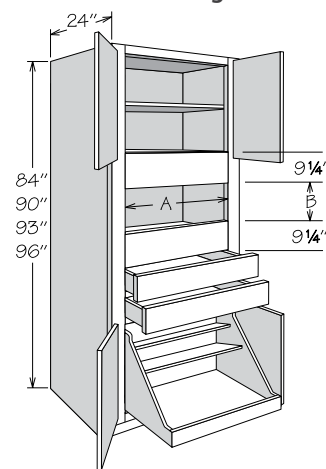

Single Oven Cabinet
4 Butt Doors • 2 Drawers
1 Pot & Pan Organizer

Number Shelves	84" High	90" High	93" High	96" High
0	0	1	2	2
1	1	2	3	3
2	2	3	4	4

Cut Out Dimensions	A		B	
	Actual	Max.	Actual	Max.
OVS2784 BUTT 2DWR BPPO	20 3/4"	25"	10 1/8"	25 3/8"
OVS3084 BUTT 2DWR BPPO	23 3/4"	28"	10 1/8"	25 3/8"
OVS3384 BUTT 2DWR BPPO	26 3/4"	31"	10 1/8"	25 3/8"
OVS2790 BUTT 2DWR BPPO	20 3/4"	25"	9 3/4"	25"
OVS3090 BUTT 2DWR BPPO	23 3/4"	28"	9 3/4"	25"
OVS3390 BUTT 2DWR BPPO	26 3/4"	31"	9 3/4"	25"
OVS2793 BUTT 2DWR BPPO	20 3/4"	25"	10 1/8"	25 3/8"
OVS3093 BUTT 2DWR BPPO	23 3/4"	28"	10 1/8"	25 3/8"
OVS3393 BUTT 2DWR BPPO	26 3/4"	31"	10 1/8"	25 3/8"
OVS2796 BUTT 2DWR BPPO	20 3/4"	25"	10 1/8"	25 3/8"
OVS3096 BUTT 2DWR BPPO	23 3/4"	28"	10 1/8"	25 3/8"
OVS3396 BUTT 2DWR BPPO	26 3/4"	31"	10 1/8"	25 3/8"

APC
OVS2784 BUTT 2DWR BPPO
OVS3084 BUTT 2DWR BPPO
OVS3384 BUTT 2DWR BPPO
OVS2790 BUTT 2DWR BPPO
OVS3090 BUTT 2DWR BPPO
OVS3390 BUTT 2DWR BPPO
OVS2793 BUTT 2DWR BPPO
OVS3093 BUTT 2DWR BPPO
OVS3393 BUTT 2DWR BPPO
OVS2796 BUTT 2DWR BPPO
OVS3096 BUTT 2DWR BPPO
OVS3396 BUTT 2DWR BPPO
FE
PE

- Order Oven Support Shelf (OSS_) separately
- Two standard drawers
- Organizer in natural finish solid wood and wood veneer construction
- Organizer top shelf measures 6 3/8" deep
- Organizer middle shelf measures 9 3/4" deep
- Refer to appliance manufacturer's specifications for adequate clearances and required installation materials
- Heat Shield Kit (HSK) recommended for thermofoil-wrapped door styles