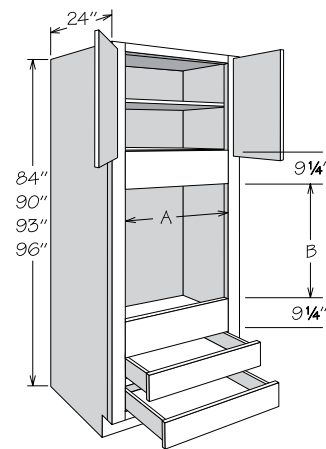

Double Oven Cabinet
2 Butt Doors • 2 Drawers

Number Shelves

84" High	0
90" High	1
93" High	2
96" High	2

Cut Out Dimensions	A		B	
	Actual	Max.	Actual	Max.
OVD2784 BUTT 2DWR	20 3/4"	25"	33"	48 1/4"
OVD3084 BUTT 2DWR	23 3/4"	28"	33"	48 1/4"
OVD3384 BUTT 2DWR	26 3/4"	31"	33"	48 1/4"

OVD2790 AS BUTT 2DWR	20 3/4"	25"	32 1/8"	47 7/8"
OVD3090 AS BUTT 2DWR	23 3/4"	28"	32 1/8"	47 7/8"
OVD3390 AS BUTT 2DWR	26 3/4"	31"	32 1/8"	47 7/8"

OVD2793 AS BUTT 2DWR	20 3/4"	25"	33"	48 1/4"
OVD3093 AS BUTT 2DWR	23 3/4"	28"	33"	48 1/4"
OVD3393 AS BUTT 2DWR	26 3/4"	31"	33"	48 1/4"

OVD2796 AS BUTT 2DWR	20 3/4"	25"	33"	48 1/4"
OVD3096 AS BUTT 2DWR	23 3/4"	28"	33"	48 1/4"
OVD3396 AS BUTT 2DWR	26 3/4"	31"	33"	48 1/4"

OVD2784 BUTT 2DWR	APC
OVD3084 BUTT 2DWR	CFO
OVD3384 BUTT 2DWR	FE
	RD

OVD2790 AS BUTT 2DWR	
OVD3090 AS BUTT 2DWR	
OVD3390 AS BUTT 2DWR	

OVD2793 AS BUTT 2DWR	
OVD3093 AS BUTT 2DWR	
OVD3393 AS BUTT 2DWR	

OVD2796 AS BUTT 2DWR	
OVD3096 AS BUTT 2DWR	
OVD3396 AS BUTT 2DWR	

- Two standard drawers
- Oven Support Shelf recommended - order separately
- Refer to appliance manufacturer's specifications for adequate clearances and required installation materials
- Heat Shield Kit (HSK) recommended for thermofoil-wrapped door styles