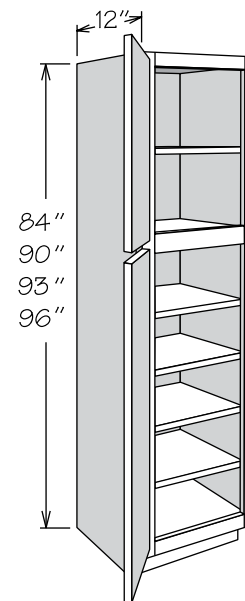

Utility Cabinet
12" Deep • 2 Doors
With Adjustable Shelves

	Number Shelves Top Section	Number Shelves Lower Section
84" High	1	4
90" High	2	4
93" High	3	4
96" High	3	4

- UT1212 X 84 AS
- UT1512 X 84 AS
- UT1812 X 84 AS
- UT1512 X 90 AS
- UT1812 X 90 AS
- UT1512 X 93 AS
- UT1812 X 93 AS
- UT1512 X 96 AS
- UT1812 X 96 AS

APC
FE
MI
PE
RD

- UT1212 X 84 AS SD
- UT1512 X 84 AS SD
- UT1812 X 84 AS SD
- UT1512 X 90 AS SD
- UT1812 X 90 AS SD
- UT1512 X 93 AS SD
- UT1812 X 93 AS SD
- UT1512 X 96 AS SD
- UT1812 X 96 AS SD

- Full-depth adjustable shelves are 3/4" engineered wood and edge banded on front edge only
- All shelving packaged separately for field installation
- 4" inset toe kick assembly shipped inside 93" and 96" high cabinets - seam will be visible between toe kick box and side of cabinet