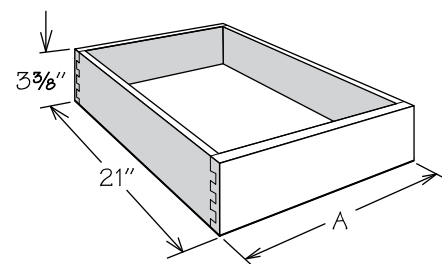

Tall Cabinet
Deep Roll Out Tray Kit or
4 Pack Deep Roll Out Tray Kit

	A
DROT12	7 3/4"
DROT15	10 3/4"
DROT18	13 3/4"
DROT24	19 3/4"
DROT30	25 3/4"
DROT36	31 3/4"

Deep Roll Out Tray Kit	RD
DROT12	
DROT15	
DROT18	
DROT24	
DROT30	
DROT36	

4 Pack Deep Roll Out Tray Kit
DROT12-4K
DROT15-4K
DROT18-4K
DROT24-4K
DROT30-4K
DROT36-4K

- Field installation accessory
- Natural finish dovetail drawer with MDF bottom
- Includes Deep Roll Out Tray, all glide hardware and installation instructions