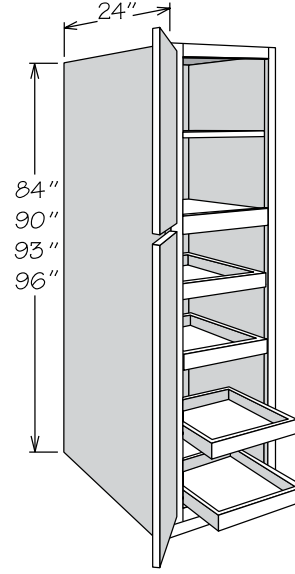

Utility Cabinet
24" Deep • 2 Doors
With Deep Roll Out Trays

	Number Shelves Top Section	Number Deep Roll Out Trays
84" High	1	4
90" High	2	4
93" High	3	4
96" High	3	4

- UT1224 X 84 4ROT
- UT1524 X 84 4ROT
- UT1824 X 84 4ROT
- UT1524 X 90 4ROT
- UT1824 X 90 4ROT
- UT1524 X 93 4ROT
- UT1824 X 93 4ROT
- UT1524 X 96 4ROT
- UT1824 X 96 4ROT
- UT1224 X 84 4ROT SD
- UT1524 X 84 4ROT SD
- UT1824 X 84 4ROT SD
- UT1524 X 90 4ROT SD
- UT1824 X 90 4ROT SD
- UT1524 X 93 4ROT SD
- UT1824 X 93 4ROT SD
- UT1524 X 96 4ROT SD
- UT1824 X 96 4ROT SD

- APC
- FE
- MI
- PE
- RD

- Full-depth adjustable shelves are 3/4" engineered wood and edge banded on front edge only
- All shelving and Deep Roll Out Trays packaged separately for field installation
- 4" inset toe kick assembly shipped inside 93" and 96" high cabinets - seam will be visible between toe kick box and side of cabinet