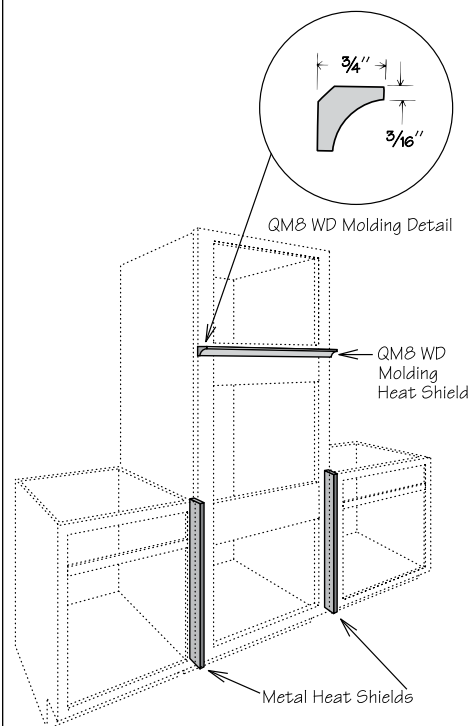

Heat Shield Kit

HSK

- Field installation accessory
- Heat Shield Kit (HSK) recommended for thermofoil-wrapped door styles
- Protects doors and drawer fronts from adjacent heat source (built-in ovens, under counter ovens, drop-in or free-standing ranges)
- Kit features:
  - Two 1/8" metal heat shields finished to match cabinet exterior
  - One strip of QM8 WD molding shield finished to match cabinet exterior