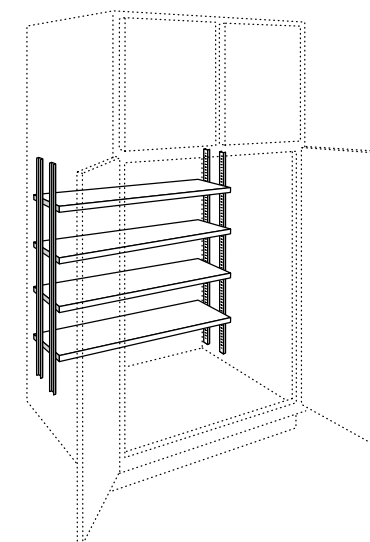

Utility Cabinet Shelf & Pilaster Kit

PSK36

APC
RD

- Field installation accessory
- Kit features four 9" deep shelves edge banded on front edge only, four 36" zinc pilasters, screws and installation instructions
- For use inside UT3624 X __ BUTT
- Field trimmable in width for use inside UT1824
- Can be used with PCSK36 and/or PDSK18