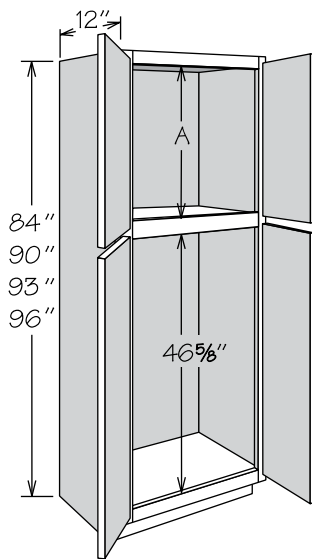

Utility Cabinet
12" Deep • 4 Butt Doors
No Shelves

	A
84" High	26 7/8"
90" High	32 7/8"
93" High	35 1/4"
96" High	38 7/8"

- UT2412 X 84 BUTT
- UT2412 X 90 BUTT
- UT2412 X 93 BUTT
- UT2412 X 96 BUTT
- UT2412 X 84 BUTT SD
- UT2412 X 90 BUTT SD
- UT2412 X 93 BUTT SD
- UT2412 X 96 BUTT SD

APC
CFO
FE
MI
PE
RD

- Shelving and optional interior accessories may be ordered separately – refer to Utility Cabinet Accessories for details
- 4" inset toe kick assembly shipped inside 93" and 96" high cabinets - seam will be visible between toe kick box and side of cabinet