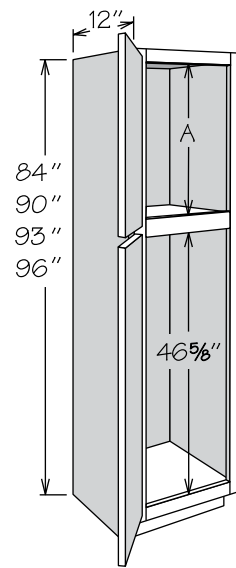

Utility Cabinet
12" Deep • 2 Doors
No Shelves

	A
84" High	26 7/8"
90" High	32 7/8"
93" High	35 1/4"
96" High	38 7/8"

- UT1212 X 84
- UT1512 X 84
- UT1812 X 84
- UT1512 X 90
- UT1812 X 90
- UT1512 X 93
- UT1812 X 93
- UT1512 X 96
- UT1812 X 96

APC
CFO
FE
MI
PE
RD

- UT1212 X 84 SD
- UT1512 X 84 SD
- UT1812 X 84 SD
- UT1512 X 90 SD
- UT1812 X 90 SD
- UT1512 X 93 SD
- UT1812 X 93 SD
- UT1512 X 96 SD
- UT1812 X 96 SD

- Shelving and optional interior accessories may be ordered separately – refer to Utility Cabinet Accessories for details
- 4" inset toe kick assembly shipped inside 93" and 96" high cabinets - seam will be visible between toe kick box and side of cabinet