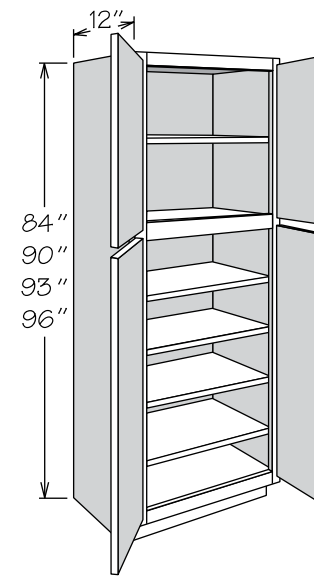

Utility Cabinet
12" Deep • 4 Butt Doors
With Adjustable Shelves

	Number Shelves Top Section	Number Shelves Lower Section
84" High	1	4
90" High	2	4
93" High	3	4
96" High	3	4

- UT2412 X 84 AS BUTT
- UT2412 X 90 AS BUTT
- UT2412 X 93 AS BUTT
- UT2412 X 96 AS BUTT
- UT2412 X 84 AS BUTT SD
- UT2412 X 90 AS BUTT SD
- UT2412 X 93 AS BUTT SD
- UT2412 X 96 AS BUTT SD

APC
FE
MI
PE
RD

- Full-depth adjustable shelves are 3/4" engineered wood and edge banded on front edge only
- All shelving packaged separately for field installation
- 4" inset toe kick assembly shipped inside 93" and 96" high cabinets - seam will be visible between toe kick box and side of cabinet