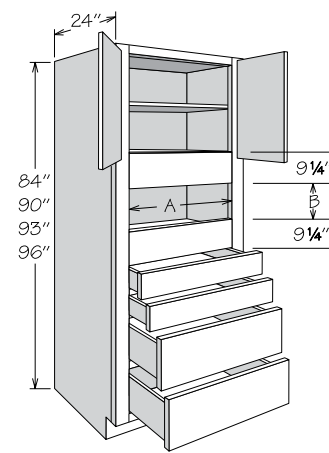

Single Oven Cabinet
2 Butt Doors • 4 Drawers

Number Shelves	84" High	90" High	93" High	96" High
0	0	1	2	2
1	1	2	3	3
2	2	3	4	4

Cut Out Dimensions	A		B	
	Actual	Max.	Actual	Max.
OVS2784 BUTT 4DWR	20 3/4"	25"	10 1/8"	25 3/8"
OVS3084 BUTT 4DWR	23 3/4"	28"	10 1/8"	25 3/8"
OVS3384 BUTT 4DWR	26 3/4"	31"	10 1/8"	25 3/8"
OVS2790 AS BUTT 4DWR	20 3/4"	25"	9 3/4"	25"
OVS3090 AS BUTT 4DWR	23 3/4"	28"	9 3/4"	25"
OVS3390 AS BUTT 4DWR	26 3/4"	31"	9 3/4"	25"
OVS2793 AS BUTT 4DWR	20 3/4"	25"	10 1/8"	25 3/8"
OVS3093 AS BUTT 4DWR	23 3/4"	28"	10 1/8"	25 3/8"
OVS3393 AS BUTT 4DWR	26 3/4"	31"	10 1/8"	25 3/8"
OVS2796 AS BUTT 4DWR	20 3/4"	25"	10 1/8"	25 3/8"
OVS3096 AS BUTT 4DWR	23 3/4"	28"	10 1/8"	25 3/8"
OVS3396 AS BUTT 4DWR	26 3/4"	31"	10 1/8"	25 3/8"

APC
OVS2784 BUTT 4DWR
OVS3084 BUTT 4DWR
OVS3384 BUTT 4DWR
OVS2790 AS BUTT 4DWR
OVS3090 AS BUTT 4DWR
OVS3390 AS BUTT 4DWR
OVS2793 AS BUTT 4DWR
OVS3093 AS BUTT 4DWR
OVS3393 AS BUTT 4DWR
OVS2796 AS BUTT 4DWR
OVS3096 AS BUTT 4DWR
OVS3396 AS BUTT 4DWR
CFO
FE
PE
RD

- Order Oven Support Shelf (OSS_) separately
- Two standard and two large drawers
- Refer to appliance manufacturer's specifications for adequate clearances and required installation materials
- Heat Shield Kit (HSK) recommended for thermofoil-wrapped door styles