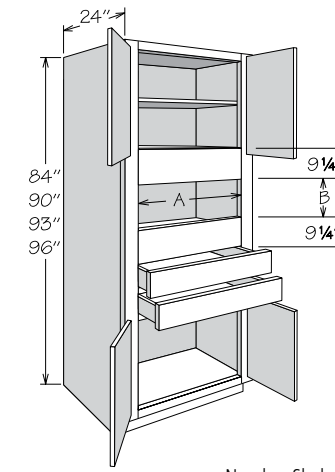

Single Oven Cabinet
4 Butt Doors • 2 Drawers

Number Shelves	84" High	90" High	93" High	96" High
0	0	1	2	2
1	1	2	3	3
2	2	3	4	4
3	3	4	5	5

Cut Out Dimensions	A		B	
	Actual	Max.	Actual	Max.
OVS2784 BUTT 2DWR	20 3/4"	25"	10 1/8"	25 3/8"
OVS3084 BUTT 2DWR	23 3/4"	28"	10 1/8"	25 3/8"
OVS3384 BUTT 2DWR	26 3/4"	31"	10 1/8"	25 3/8"
OVS2790 AS BUTT 2DWR	20 3/4"	25"	9 3/4"	25"
OVS3090 AS BUTT 2DWR	23 3/4"	28"	9 3/4"	25"
OVS3390 AS BUTT 2DWR	26 3/4"	31"	9 3/4"	25"
OVS2793 AS BUTT 2DWR	20 3/4"	25"	10 1/8"	25 3/8"
OVS3093 AS BUTT 2DWR	23 3/4"	28"	10 1/8"	25 3/8"
OVS3393 AS BUTT 2DWR	26 3/4"	31"	10 1/8"	25 3/8"
OVS2796 AS BUTT 2DWR	20 3/4"	25"	10 1/8"	25 3/8"
OVS3096 AS BUTT 2DWR	23 3/4"	28"	10 1/8"	25 3/8"
OVS3396 AS BUTT 2DWR	26 3/4"	31"	10 1/8"	25 3/8"

OVS2784 BUTT 2DWR	APC
OVS3084 BUTT 2DWR	CFO
OVS3384 BUTT 2DWR	FE
	PE
	RD
OVS2790 AS BUTT 2DWR	
OVS3090 AS BUTT 2DWR	
OVS3390 AS BUTT 2DWR	
OVS2793 AS BUTT 2DWR	
OVS3093 AS BUTT 2DWR	
OVS3393 AS BUTT 2DWR	
OVS2796 AS BUTT 2DWR	
OVS3096 AS BUTT 2DWR	
OVS3396 AS BUTT 2DWR	

- Order Oven Support Shelf (OSS_) separately
- Two standard drawers
- Refer to appliance manufacturer's specifications for adequate clearances and required installation materials
- Heat Shield Kit (HSK) recommended for thermofoil-wrapped door styles