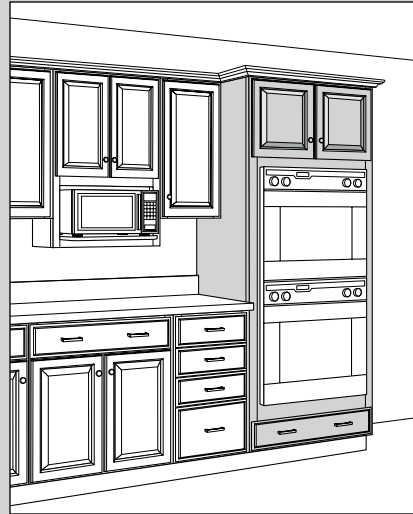

Oven Cabinets

Oven cabinets range in size from 27" to 33" wide, from 84" to 96" high and are 24" deep.

Inset toe kick construction requires BTK8 matching toe kick – must be ordered separately.

Oven cabinets have 3/8" wide stiles and face-mounted hinges. All oven cabinets feature a solid back.

Shelves are full-depth 3/4" engineered wood and edge banded on front edge only.

Shelves and accessories are packaged separately for field installation.

4" inset toe kick assembly shipped inside 93" and 96" high oven cabinets -- all 33" wide x 93" high oven toe kicks ship as two pieces.

See page 45 for Ceiling Height Requirements information.