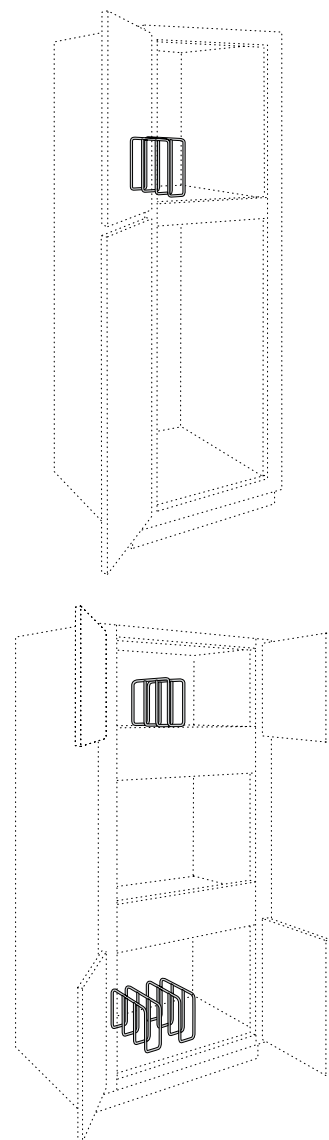

Cabinet Tray Divider

TD3

- Field installation accessory
- Chrome finish
- Mounting hardware included
- Overall dimensions: 2 7/8" wide x 9 15/16" high x 11 3/4" deep
- Order Cabinet Tray Dividers individually
- For use in any 24" deep cabinet or Reduced Depth cabinet to RD-14"