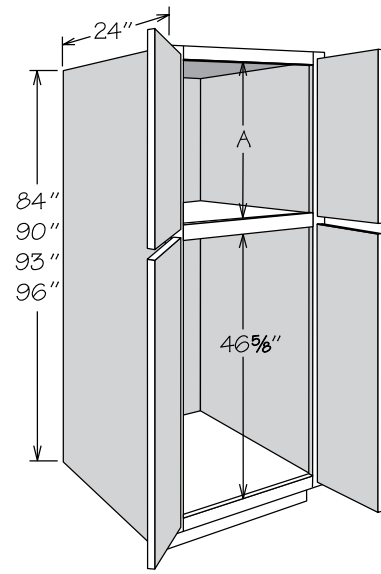

Utility Cabinet
24" Deep • 4 Butt Doors
No Shelves

	A
84" High	26 1/8"
90" High	32 1/8"
93" High	35 1/8"
96" High	38 1/8"

- UT2424 X 84 BUTT
- UT3024 X 84 BUTT
- UT3624 X 84 BUTT
- UT2424 X 90 BUTT
- UT3024 X 90 BUTT
- UT3624 X 90 BUTT
- UT2424 X 93 BUTT
- UT3024 X 93 BUTT
- UT3624 X 93 BUTT
- UT2424 X 96 BUTT
- UT3024 X 96 BUTT
- UT3624 X 96 BUTT
- UT2424 X 84 BUTT SD
- UT3024 X 84 BUTT SD
- UT3624 X 84 BUTT SD
- UT2424 X 90 BUTT SD
- UT3024 X 90 BUTT SD
- UT3624 X 90 BUTT SD
- UT2424 X 93 BUTT SD
- UT3024 X 93 BUTT SD
- UT3624 X 93 BUTT SD
- UT2424 X 96 BUTT SD
- UT3024 X 96 BUTT SD
- UT3624 X 96 BUTT SD

- APC
- CFO
- FE
- MI
- PE
- RD

- Shelving and optional interior accessories may be ordered separately – refer to Utility Cabinet Accessories for details
- Cabinet backs are pre-drilled to accept up to four Deep Roll Out Trays in lower section
- 4" inset toe kick assembly shipped inside 93" and 96" high cabinets - seam will be visible between toe kick box and side of cabinet