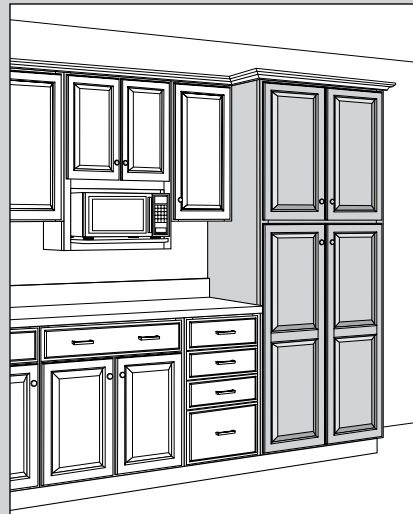

Utility Cabinets

Utility cabinets range in size from 12" to 36" wide, 84" to 96" high and 12" to 24" deep.

Single door cathedral Utility cabinets must be ordered hinged left or right. Single door square Utility cabinets are hinged left and can be reversed in the field.