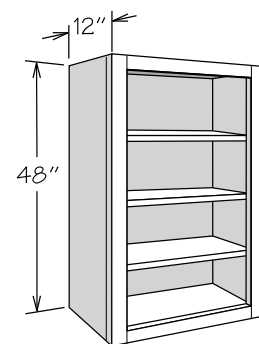

**Wall Bookshelves
48" High**

BSPLY1848 BSPLY2448 BSPLY3048 BSPLY3648	FE
	ID
	RD
	RTK

- All Plywood Construction standard
- Interior finished to match cabinet box exterior
- Features three adjustable 3/4" plywood shelves
- Shelving packaged separately for field installation