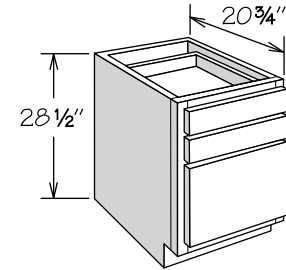

Desk Drawer Cabinet
3 Drawers
21" Deep