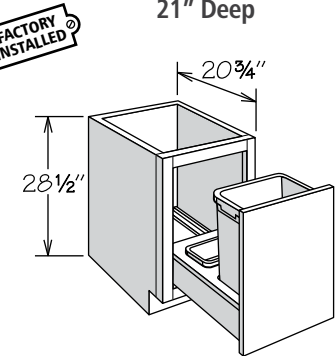

DFDC1821	APC
	FE
	PE
	RTK

- One standard top drawer
- File unit installs in a natural maple drawer body
- File unit packaged separately for field installation
- Accepts letter or legal-size hanging files

Desk Wastebasket Cabinet
1 Bottom Mount Wastebasket
21" Deep