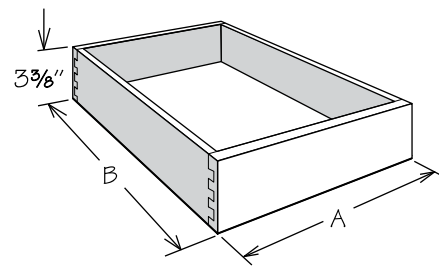

Deep Roll Out Tray Kit

DROT12	DROT1221	RD
DROT15	DROT1521	
DROT18	DROT1821	
DROT21	DROT2421	
DROT24		

	A	B
DROT12	7 3/4"	21"
DROT15	10 3/4"	21"
DROT18	13 3/4"	21"
DROT21	16 3/4"	21"
DROT24	19 3/4"	21"
DROT1221	7 3/4"	18"
DROT1521	10 3/4"	18"
DROT1821	13 3/4"	18"
DROT2421	19 3/4"	18"

- Field installation accessory
- Includes tray, all glide hardware and installation instructions
- DROT_21 for use in 21" deep desk or vanity cabinets