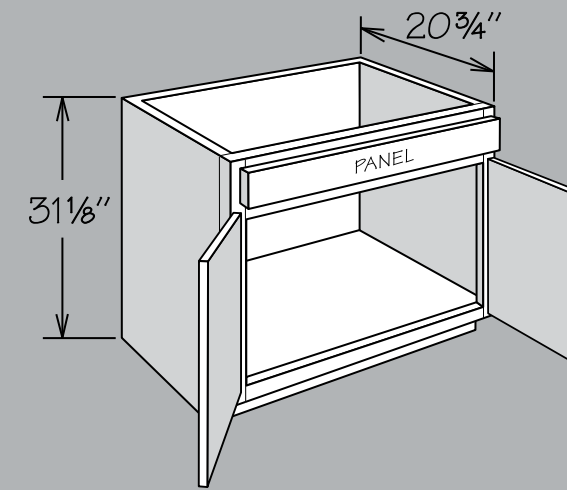

Vanity Cabinets

Dimensions

Width	Height	Depth
12" to 60"	31 1/8" to 84"	18" to 20 3/4" (Reduced Depth optional on select cabinets)

SKU Coding

VSB Cabinet Type (e.g., VSB=Vanity Sink Base)	36 width in inches	BUTT Door Type

Construction Options & Modifications

APC.....	All Plywood Construction
CFO.....	Cabinet Front Only
FE.....	Furniture Ends
MI.....	Matching Interior
PE.....	Plywood Ends
RD.....	Reduced Depth
RTK.....	Recessed Toe Kick

Specialty Door (SD) Cabinet Options

AFBA.....	Aluminum Frame - Brushed Aluminum
AFVI.....	Aluminum Frame - Vintage Iron
HFD.....	Horizontal Frame Door
MFD.....	Mullion Frame Door
OFD.....	Open Frame Door
PFD.....	Prairie Frame Door