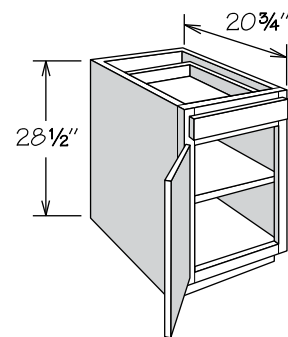

Desk Base Cabinets

Desk Base cabinets are 12" to 24" wide, 28 1/2" high and 20 3/4" or 24" deep.

Cathedral doors are not available on Desk Base cabinets.

Single door Desk Base cabinets are hinged left and can be reversed in the field.

Inset toe kick construction requires BTK8 matching toe kick – must be ordered separately.

**Desk File Pull Out**  
1 Drawer, 1 Door Pull Out  
21" Deep

DFDC1821	APC
	FE
	PE
	RTK

- One standard top drawer
- File unit installs in a natural maple drawer body
- File unit packaged separately for field installation
- Accepts letter or legal-size hanging files

**Desk Wastebasket Cabinet**  
1 Bottom Mount Wastebasket  
21" Deep

DWBB1821	APC
	FE
	PE
	RTK

- Full-height door
- Features one silver plastic 35-quart capacity bin
- Wastebasket rests in a natural maple wood frame
- Feature heavy-duty 132-pound rated glides
- Includes bag storage tray at rear
- Decorative hardware strongly recommended
- Storage tray NOT dishwasher safe

**Desk Door Cabinet**  
1 Door, 1 Drawer  
21" Deep

DDO1221	APC
DDO1521	CFO
DDO1821	FE
DDO2121	PE
	RD
	RTK

- One full-depth adjustable shelf
- May be accessorized with one Deep Roll Out Tray (DROT)
- Recommend mounting Deep Roll Out Tray on cabinet floor