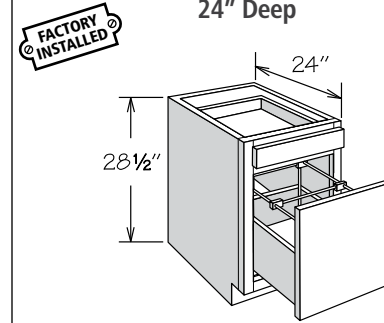

DDO1224	APC
DDO1524	CFO
DDO1824	FE
DDO2124	PE
	RD
	RTK

- One full-depth adjustable shelf
- May be accessorized with one Deep Roll Out Tray (DROT)
- Recommend mounting Deep Roll Out Tray on cabinet floor

Desk File Pull Out
1 Drawer, 1 Door Pull Out
24" Deep