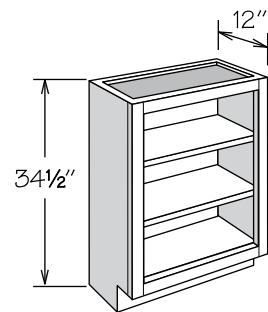

**Base Bookshelf
34 1/2" High**

BSPLY2434	FE
	ID
	RD
	RTK

- All Plywood Construction standard
- Interior finished to match cabinet box exterior
- Features two adjustable 3/4" plywood shelves
- Shelving packaged separately for field installation