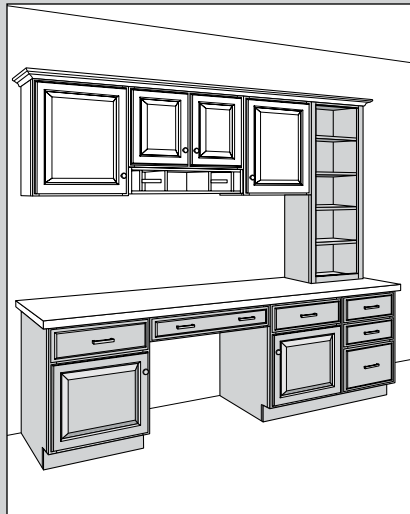

Desk Base Cabinets

Desk Base cabinets are 12" to 24" wide, 28 1/2" high and 20 3/4" or 24" deep.

Cathedral doors are not available on Desk Base cabinets.

Single door Desk Base cabinets are hinged left and can be reversed in the field.

Inset toe kick construction requires BTK8 matching toe kick – must be ordered separately.

**Desk File Pull Out**  
1 Drawer, 1 Door Pull Out  
21" Deep

DFDC1821	APC
	FE
	PE
	RTK

- One standard top drawer
- File unit installs in a natural maple drawer body
- File unit packaged separately for field installation
- Accepts letter or legal-size hanging files

**Desk Door Cabinet**  
1 Door, 1 Drawer  
21" Deep

DDO1221	APC
DDO1521	CFO
DDO1821	FE
DDO2121	PE
	RD
	RTK

- One full-depth adjustable shelf
- May be accessorized with one Deep Roll Out Tray (DROT)
- Recommend mounting Deep Roll Out Tray on cabinet floor