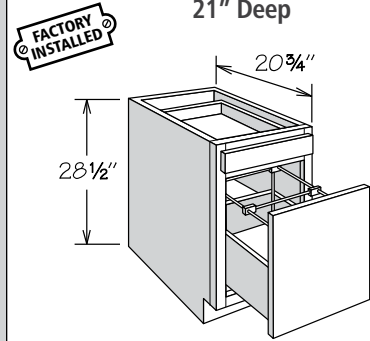

Desk Base Cabinets

Desk Base cabinets are 12" to 24" wide, 28 1/2" high and 20 3/4" or 24" deep.

Cathedral doors are not available on Desk Base cabinets.

Single door Desk Base cabinets are hinged left and can be reversed in the field.

Inset toe kick construction requires BTK8 matching toe kick – must be ordered separately.

**Desk File Pull Out**  
1 Drawer, 1 Door Pull Out  
21" Deep

DFDC1821	APC
	FE
	PE
	RTK

- One standard top drawer
- File unit installs in a natural maple drawer body
- File unit packaged separately for field installation
- Accepts letter or legal-size hanging files