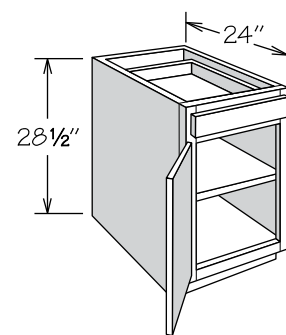

**Desk Door Cabinet**  
1 Door, 1 Drawer  
21" Deep

DDO1221	APC
DDO1521	CFO
DDO1821	FE
DDO2121	PE
	RD
	RTK

- One full-depth adjustable shelf
- May be accessorized with one Deep Roll Out Tray (DROT)
- Recommend mounting Deep Roll Out Tray on cabinet floor

**Desk Door Cabinet**  
2 Doors, 1 Drawer  
21" Deep

DDO2421	APC
BUTT	CFO
	FE
	PE
	RD
	RTK

- One full-depth adjustable shelf
- May be accessorized with one Deep Roll Out Tray (DROT)
- Recommend mounting Deep Roll Out Tray on cabinet floor

**Desk Drawer Cabinet**  
3 Drawers  
21" Deep

DDR1221	APC
DDR1521	CFO
DDR1821	FE
DDR2121	PE
DDR2421	RD
	RTK

- One large and two standard drawers
- Large drawer cannot be used as a file drawer

**Desk Door Cabinet**  
1 Door, 1 Drawer  
24" Deep

DDO1224	APC
DDO1524	CFO
DDO1824	FE
DDO2124	PE
	RD
	RTK

- One full-depth adjustable shelf
- May be accessorized with one Deep Roll Out Tray (DROT)
- Recommend mounting Deep Roll Out Tray on cabinet floor