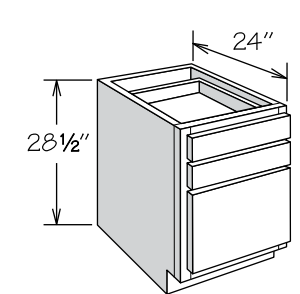

Desk Drawer Cabinet
3 Drawers
24" Deep

DDR1224	APC
DDR1524	CFO
DDR1824	FE
DDR2124	PE
DDR2424	RD
	RTK

- One large and two standard drawers
- Large drawer cannot be used as a file drawer