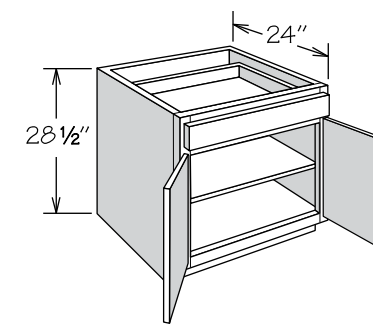

DDO1224	APC
DDO1524	CFO
DDO1824	FE
DDO2124	PE
	RD
	RTK

- One full-depth adjustable shelf
- May be accessorized with one Deep Roll Out Tray (DROT)
- Recommend mounting Deep Roll Out Tray on cabinet floor

**Desk File Pull Out**  
1 Drawer, 1 Door Pull Out  
24" Deep

DFDC1824	APC
	FE
	PE
	RTK

- One standard top drawer
- File unit installs in a natural maple drawer body
- File unit packaged separately for field installation
- Accepts letter or legal-size hanging files

**Desk Door Cabinet**  
2 Doors, 1 Drawer  
24" Deep

DDO2424	APC
BUTT	CFO
	FE
	PE
	RD
	RTK

- One full-depth adjustable shelf
- May be accessorized with one Deep Roll Out Tray (DROT)
- Recommend mounting Deep Roll Out Tray on cabinet floor