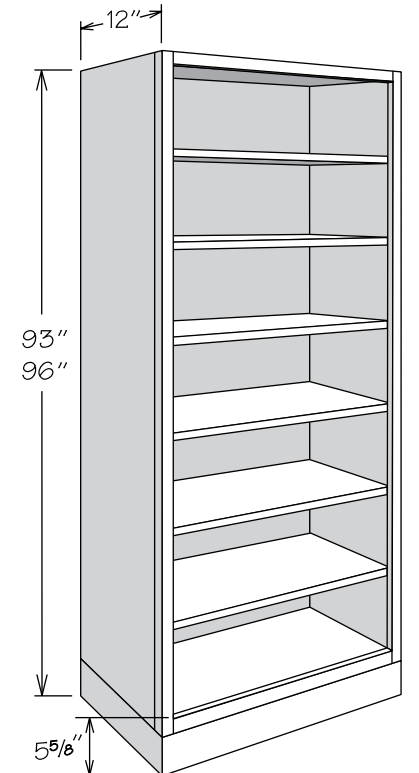

**Tall Bookshelves
93" & 96" High**

BSPLY1893 BSPLY2493 BSPLY3093 BSPLY3693	BSPLY1896 BSPLY2496 BSPLY3096 BSPLY3696	FE
		ID
		RD
		RTK

- All Plywood Construction standard
- Interior finished to match cabinet box exterior
- Flush furniture toe kick shipped unattached
- Features six adjustable 3/4" plywood shelves
- Shelving packaged separately for field installation

DESK CABINETS & BOOKSHELVES

DESK CABINETS & BOOKSHELVES