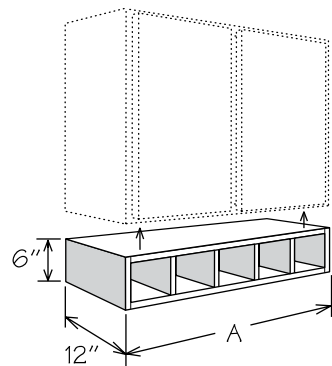

Storage Cube

SC30	SC30	A	30"
SC36	SC36		36"
SC42	SC42		42"

- Designed for horizontal or vertical installation
- Vertical installation may require the use of fillers and/or molding which must be ordered separately
- Opening size is 5" wide x 4 1/2" high (horizontal) which will accommodate various storage needs
- Features 3/4" veneered engineered wood finished to match cabinet box exterior
- Interior finished to match cabinet box exterior
- Flush sides with no face frame or 1/4" reveals
- Cannot be retrofitted with Spice Drawer cabinet drawers

Floating Shelf

SKU	A	Max. Load
FLSH2410	24"	30 lbs.
FLSH3010	30"	37 lbs.
FLSH3610	36"	45 lbs.
FLSH4210	42"	52 lbs.
FLSH4810	48"	60 lbs.

FLSH2410
FLSH3010
FLSH3610
FLSH4210
FLSH4810

- Not trimmable
- Finished on all sides to match cabinet box exterior
- Features veneered engineered wood top and bottom and solid wood front and sides
- When installed between two cabinets, Furniture Ends (FE) is recommended for adjacent cabinets
- Must be secured to studs in wall
- Installation instructions, mounting brackets and screws included