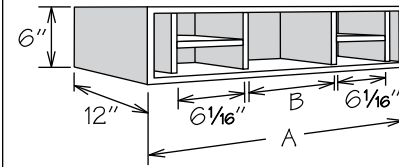

**Shelf Under Cabinet Organizer
27" & 30 Wide"**

	A	B
SUCO27	27"	8 7/8"
SUCO30	30"	11 3/8"

SUCO27 SUCO30

- SUCO27 installs below 27" wide Wall cabinet
- SUCO30 installs below 30" wide Wall cabinet
- Features 1/2" veneered engineered wood finished to match cabinet box exterior
- Flush sides with no face frame or 1/4" reveals
- Opening is 5" high