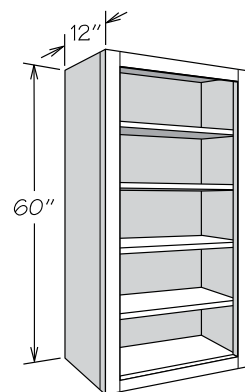

**Wall Bookshelves
60" High**

BSPLY1860 BSPLY2460 BSPLY3060 BSPLY3660	FE
	ID
	RD
	RTK

- All Plywood Construction standard
- Interior finished to match cabinet box exterior
- Features four adjustable 3/4" plywood shelves
- Shelving packaged separately for field installation