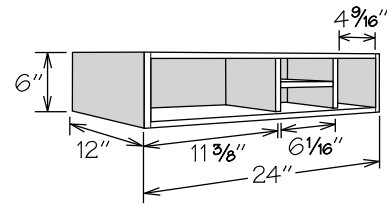

**Shelf Under Cabinet Organizer
24 Wide"**

SUCO24

- SUCO24 installs below 24" wide Wall cabinet
- Features 1/2" veneered engineered wood finished to match cabinet box exterior
- Flush sides with no face frame or 1/4" reveals
- Opening is 5" high