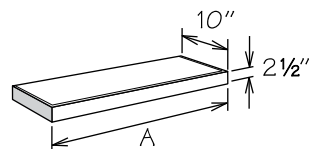

Floating Shelf

SKU	A	Max. Load
FLSH2410	24"	30 lbs.
FLSH3010	30"	37 lbs.
FLSH3610	36"	45 lbs.
FLSH4210	42"	52 lbs.
FLSH4810	48"	60 lbs.

FLSH2410
FLSH3010
FLSH3610
FLSH4210
FLSH4810

- Not trimmable
- Finished on all sides to match cabinet box exterior
- Features veneered engineered wood top and bottom and solid wood front and sides
- When installed between two cabinets, Furniture Ends (FE) is recommended for adjacent cabinets
- Must be secured to studs in wall
- Installation instructions, mounting brackets and screws included