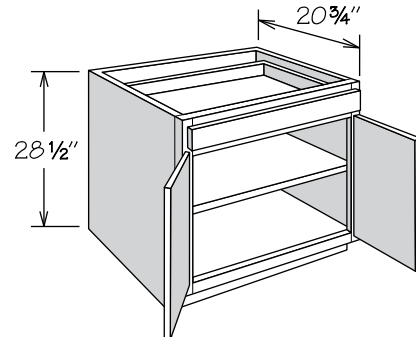

Desk Base Cabinets

Desk Base cabinets are 12" to 24" wide, 28 1/2" high and 20 3/4" or 24" deep.

Cathedral doors are not available on Desk Base cabinets.

Single door Desk Base cabinets are hinged left and can be reversed in the field.

**Desk Wastebasket Cabinet**  
1 Bottom Mount Wastebasket  
21" Deep

DWBB1821	APC
	FE
	PE
	RTK

- Full-height door
- Features one silver plastic 35-quart capacity bin
- Wastebasket rests in a natural maple wood frame
- Feature heavy-duty 132-pound rated glides
- Includes bag storage tray at rear
- Decorative hardware strongly recommended
- Storage tray NOT dishwasher safe

**Desk Door Cabinet**  
1 Door, 1 Drawer  
21" Deep

DDO1221	APC
DDO1521	CFO
DDO1821	FE
DDO2121	PE
	RD
	RTK

- One full-depth adjustable shelf
- May be accessorized with one Deep Roll Out Tray (DROT)
- Recommend mounting Deep Roll Out Tray on cabinet floor

**Desk Door Cabinet**  
2 Doors, 1 Drawer  
21" Deep

DDO2421	APC
BUTT	CFO
	FE
	PE
	RD
	RTK

- One full-depth adjustable shelf
- May be accessorized with one Deep Roll Out Tray (DROT)
- Recommend mounting Deep Roll Out Tray on cabinet floor