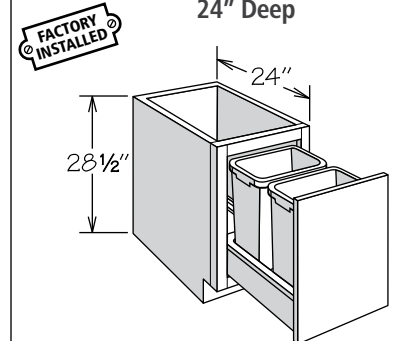

DDO2424	APC
BUTT	CFO
	FE
	PE
	RD
	RTK

- One full-depth adjustable shelf
- May be accessorized with one Deep Roll Out Tray (DROT)
- Recommend mounting Deep Roll Out Tray on cabinet floor

Desk Wastebasket Cabinet
2 Bottom Mount Wastebaskets
24" Deep

DWBB1824	APC
	FE
	PE
	RTK

- Full-height door
- Features two silver plastic 35-quart capacity bins
- Wastebasket rests in a natural maple wood frame
- Features heavy-duty 132-pound rated glides
- Decorative hardware strongly recommended