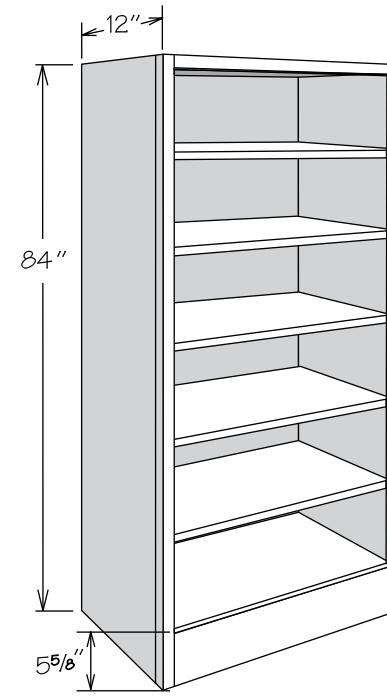

**Shelf Under Cabinet Organizer
24 Wide"**

SUCO24

- SUCO24 installs below 24" wide Wall cabinet
- Features 1/2" veneered engineered wood finished to match cabinet box exterior
- Flush sides with no face frame or 1/4" reveals
- Opening is 5" high

**Shelf Under Cabinet Organizer
27" & 30 Wide"**

	A	B
SUCO27	27"	8 7/8"
SUCO30	30"	11 3/8"

SUCO27 SUCO30

- SUCO27 installs below 27" wide Wall cabinet
- SUCO30 installs below 30" wide Wall cabinet
- Features 1/2" veneered engineered wood finished to match cabinet box exterior
- Flush sides with no face frame or 1/4" reveals
- Opening is 5" high

**Base Bookshelf
34 1/2" High**

BSPLY2434	FE
	ID
	RD
	RTK

- All Plywood Construction standard
- Interior finished to match cabinet box exterior
- Features two adjustable 3/4" plywood shelves
- Shelving packaged separately for field installation

**Wall Bookshelves
48" High**

BSPLY1848 BSPLY2448 BSPLY3048 BSPLY3648	FE
	ID
	RD
	RTK

- All Plywood Construction standard
- Interior finished to match cabinet box exterior
- Features three adjustable 3/4" plywood shelves
- Shelving packaged separately for field installation

**Wall Bookshelves
60" High**

BSPLY1860 BSPLY2460 BSPLY3060 BSPLY3660	FE
	ID
	RD
	RTK

- All Plywood Construction standard
- Interior finished to match cabinet box exterior
- Features four adjustable 3/4" plywood shelves
- Shelving packaged separately for field installation

**Tall Bookshelves
84" High**

BSPLY1884 BSPLY2484 BSPLY3084 BSPLY3684	FE
	ID
	RD
	RTK

- All Plywood Construction standard
- Interior finished to match cabinet box exterior
- Flush furniture toe kick
- Features five adjustable 3/4" plywood shelves
- Shelving packaged separately for field installation