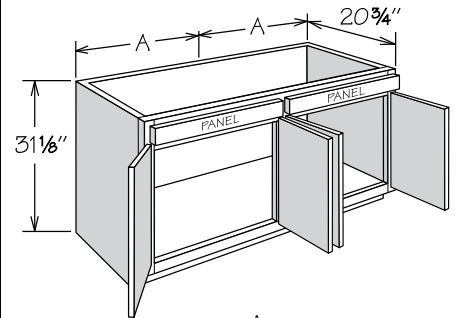

Vanity Sink Base
4 Butt Doors, 2 Panels • 31 1/8" High

	A
VSB54 BUTT	27"
VSB60 BUTT	30"

VSB54 BUTT
VSB60 BUTT

APC
CFO
FE
PE
RD
RTK

- No shelf
- Subtract 1 1/2" from depth and dimension A for available sink bowl openings