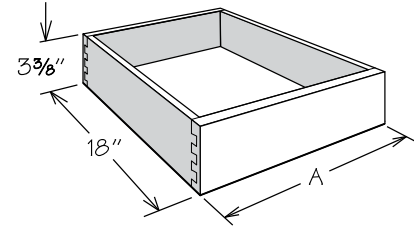

Vanity Linen Cabinet
Deep Roll Out Tray Kit or
4 Pack Deep Roll Out Tray Kit

	A
DROT1221	7 3/4"
DROT1521	10 3/4"
DROT1821	13 3/4"
DROT2421	19 3/4"

- Deep Roll Out Tray Kit
- DROT1221
- DROT1521
- DROT1821
- DROT2421
- 4 Pack Deep Roll Out Tray Kit
- DROT1221-4K
- DROT1521-4K
- DROT1821-4K
- DROT2421-4K

RD

- Field installation accessory
- Natural Finish dovetail drawer
- Includes Deep Roll Out Tray, all glide hardware and installation instructions