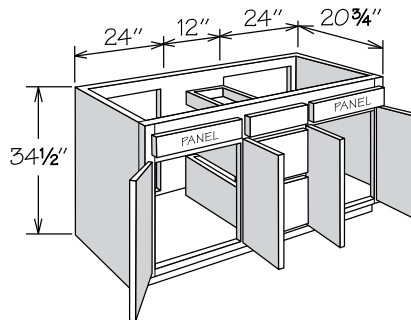

- No shelf
- **Open area for plumbing access**
- Subtract 1½" from depth and dimension A for available sink bowl opening

Vanity Combo Sink Base
4 Butt Doors, 3 Drawers • 34½" High

VSDB6034HC BUTT	APC
	CFO
	FE
	PE
	RD
	RTK