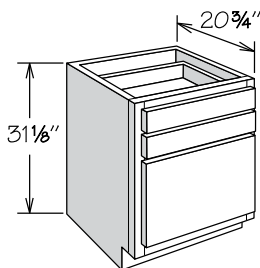

Vanity Drawer Base

3 Drawers • 31 1/8" High

VDB12
VDB15
VDB18
VDB21
VDB24

APC
CFO
FE
PE
RD
RTK

- One large and two standard drawers