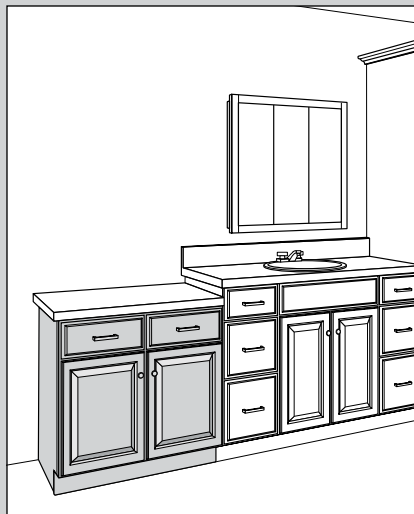

**31 1/8" Standard Height
Vanity Cabinets**

Standard Height Vanity cabinets are 31 1/8" high, 12" to 60" wide and 18" or 20 3/4" deep.

Cathedral doors are not available on Standard Height Vanity Base cabinets.

Single door Standard Height Vanity cabinets are hinged left and can be reversed in the field.

Inset toe kick construction requires BTK8 matching toe kick - must be ordered separately.