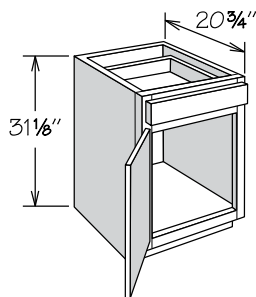

Vanity Base

1 Door, 1 Drawer • 31 1/8" High

VB12
VB15
VB18
VB21

APC
CFO
FE
PE
RD
RTK

- No shelf
- Not drilled for adjustable shelf