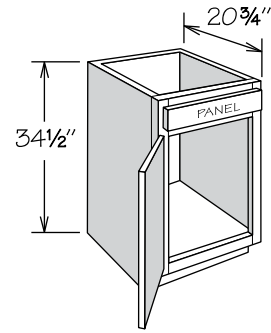

Vanity Sink Base

1 Door, 1 Panel • 34½" High

VSB1534H VSB1834H VSB2134H	APC
	CFO
	FE
	PE
	RD
	RTK

- No shelf
- Subtract 1½" from depth and width for available sink bowl opening