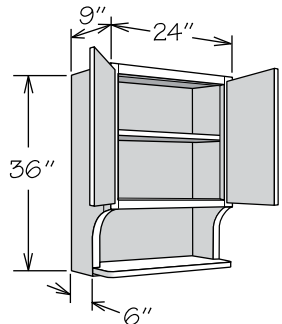

Valet Cabinet
2 Butt Doors

VC2436 BUTT

- Matching Interior standard
- Flush sides with no face frame or 1/4" reveals
- Bottom opening: 22 1/2" x 10 5/8"
- Features a fixed shelf
- Sides and bottom shelf feature 3/4" engineered wood veneered on both sides