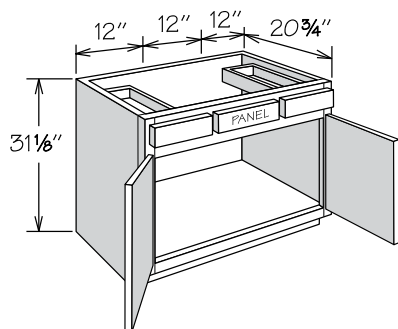

Vanity Sink Base
4 Butt Doors, 2 Panels • 31 1/8" High

	A
VSB54 BUTT	27"
VSB60 BUTT	30"

VSB54 BUTT
VSB60 BUTT

APC
CFO
FE
PE
RD
RTK

- No shelf
- Subtract 1 1/2" from depth and dimension A for available sink bowl openings

Vanity Sink Base

2 Butt Doors, 2 Drawers • 31 1/8" High

VAN36 BUTT

APC
CFO
FE
PE
RD
RTK

- No shelf
- Top drawer on each side of sink bowl opening
- Subtract 1 1/2" from depth for available sink bowl opening
- Maximum sink opening is 18"