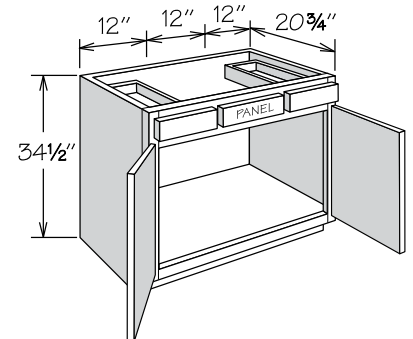

Vanity Sink Base

2 Butt Doors, 2 Drawers • 34½" High

VAN3634H BUTT

APC
CFO
FE
PE
RD
RTK

- No shelf
- Top drawer on each side of sink bowl opening
- Subtract 1½" from depth for available sink bowl opening
- Maximum sink opening is 18"