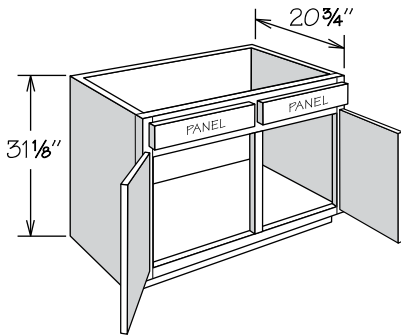

Vanity Sink Base
2 Doors, 2 Panels • 31 1/8" High

VSB42

APC
CFO
FE
PE
RD
RTK

- No shelf
- Subtract 1 1/2" from depth and width for available sink bowl opening