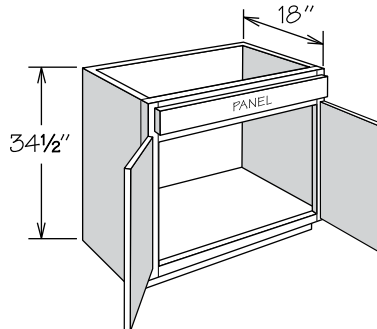

Vanity Sink Base – 18" Deep

2 Butt Doors, 1 Panel • 34½" High

VSB241834H BUTT VSB301834H BUTT VSB361834H BUTT	APC
	CFO
	FE
	PE
	RD
	RTK

- No shelf
- Subtract 1½" from depth and width for available sink bowl opening