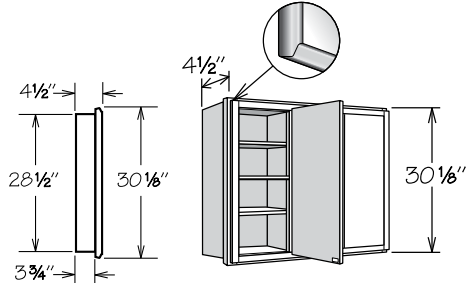

Tri-View Mirror

	Overall Width	Overall Height	Cut Out Width Recess Mount	Cut Out Height Recess Mount
TV3030	30"	30 1/8"	28 1/2"	28 1/2"
TV3630	36"	30 1/8"	34 1/2"	28 1/2"

TV3030
TV3630

- All three mirrored doors swing open for easy access to the six adjustable shelves
- Surface or recess mount
- For surface mount installation of wood door styles, trim and apply WEP30 to match finish on exterior sides to cabinet frame – order separately
- Linen (Duraform, Painted and Thermofoil) door styles feature Matching Interior standard
- Chrome hardware

Kneehole Drawer Cabinet