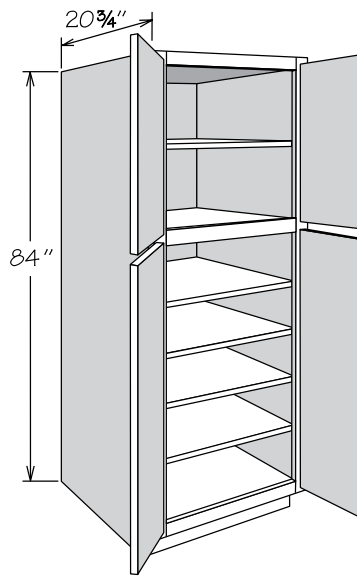

Vanity Linen Cabinet
4 Butt Doors With Adjustable Shelves

- VLC242184 AS BUTT
- VLC242184 AS BUTT SD

APC
FE
■ MI
PE
RD

- Features one full-depth adjustable shelf in top section and four full-depth shelves in lower section
- Full-depth adjustable shelves are 3/4" engineered wood and edge banded on front edge only
- Adjustable shelves packaged separately for field installation
- **Specialty Door cabinets (SD) feature Matching Interior standard and require a specialty door selection - refer to page 58 for more details**