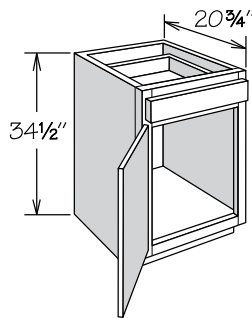

Vanity Base

1 Door, 1 Drawer • 34½" High

VB1234H	APC
VB1534H	CFO
VB1834H	FE
VB2134H	PE
	RD
	RTK

- No shelf
- Not drilled for adjustable shelf