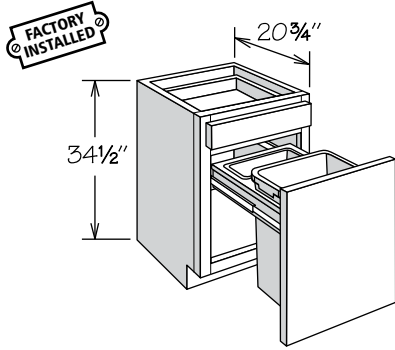

Vanity Base

2 Full-Height Butt Doors • 34½" High

VB2434H BUTT FH	APC
VB3034H BUTT FH	CFO
VB3634H BUTT FH	FE
	PE
	RD
	RTK

- Full-height doors
- No shelf
- Not drilled for adjustable shelf

Vanity Base

1 Factory Installed Wastebasket • 34½" High