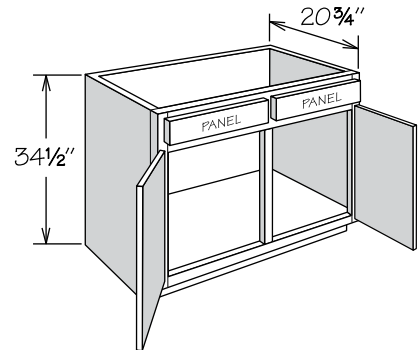

Vanity Sink Base

2 Doors, 2 Panels • 34½" High

VSB4234H	APC
	CFO
	FE
	PE
	RD
	RTK

- No shelf
- Subtract 1½" from depth and width for available sink bowl opening