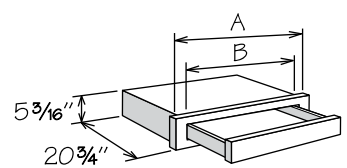

A	B	Max. Trim
KDC27/21	27"	17 3/4"	21" (3" each side)
KDC33/27	33"	23 3/4"	27" (3" each side)
KDC36/33	36"	29 3/4"	33" (1 1/2" each side)

KDC27/21
KDC33/27
KDC36/33

- Designed for Desk or Vanity application
- Drawer front complements door style
- Field trimmable in height to 4 3/4"
- Field trimmable in depth to 18" or Reduced Depth Option is available to a minimum of 12"

VANITY CABINETS