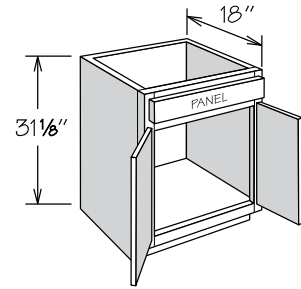

Vanity Sink Base – 18" Deep
2 Butt Doors, 1 Panel • 31 1/8" High

VSB2418 BUTT
VSB3018 BUTT
VSB3618 BUTT

APC
CFO
FE
PE
RD
RTK

- No shelf
- Subtract 1 1/2" from depth and width for available sink bowl opening