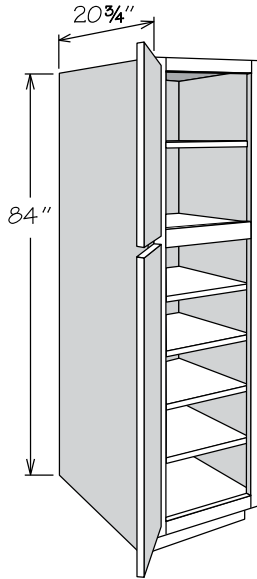

Vanity Linen Cabinet
2 Doors With Adjustable Shelves

1. VLC122184 AS
   - VLC152184 AS
   - VLC182184 AS
2. VLC122184 AS SD
   VLC152184 AS SD
   VLC182184 AS SD

APC
FE
■ MI
PE
RD

- Features one full-depth adjustable shelf in top section and four full-depth shelves in lower section
- Full-depth adjustable shelves are 3/4" engineered wood and edge banded on front edge only
- Adjustable shelves packaged separately for field installation
- **Specialty Door cabinets (SD) feature Matching Interior standard and require a specialty door selection - refer to page 58 for more details**