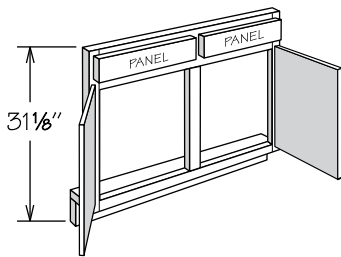

Vanity Sink Front

2 Doors, 2 Panels • 31¹/₈" High

VSF42

- Vanity Sink Front not trimmable
- **Order floors and returns separately (trimming may be required) – refer to Panel Section for availability**