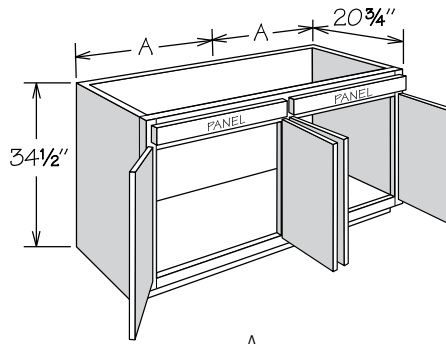

Vanity Sink Base

4 Butt Doors, 2 Panels • 34½" High

VSB5434H BUTT	27"
VSB6034H BUTT	30"

VSB5434H BUTT
VSB6034H BUTT

APC
CFO
FE
PE
RD
RTK

- No shelf
- Subtract 1½" from depth and dimension A for available sink bowl openings