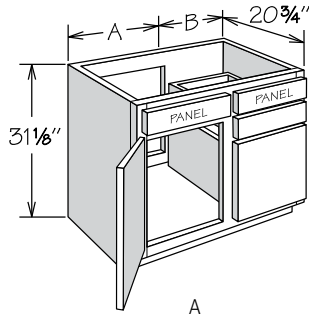

Vanity Combo Sink Base
1 Door, 2 Drawers • 31 1/8" High

	A	B
VSDB24	12"	12"
VSDB27	15"	12"
VSDB30	18"	12"
VSDB33	21"	12"
VSDB36	21"	15"

VSDB24	VSDB33	APC
VSDB27	VSDB36	CFO
VSDB30		FE
		PE
		RD
		RTK

- No shelf
- **Open area for plumbing access**
- Allow for plumbing placement to clear drawers
- Drawers available on right or left side (please specify)
- Cabinet shown is right indicating drawers on the right side of the cabinet
- Subtract 1 1/2" from depth and overall cabinet width for available sink bowl opening