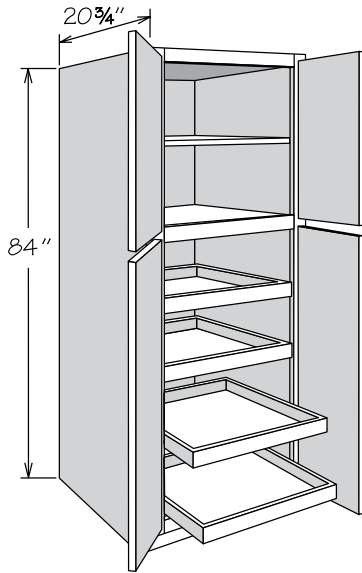

Vanity Linen Cabinet
4 Butt Doors With Deep Roll Out Trays

- VLC242184 4ROT BUTT
- VLC242184 4ROT BUTT SD

APC
FE
■ MI
PE
RD

- Features one full-depth adjustable shelf in top section and four Deep Roll Out Trays in lower section
- Full-depth adjustable shelf is 3/4" engineered wood and edge banded on front edge only
- Adjustable shelf and Deep Roll Out Trays packaged separately for field installation
- **Specialty Door cabinets (SD) feature Matching Interior standard and require a specialty door selection - refer to page 58 for more details**