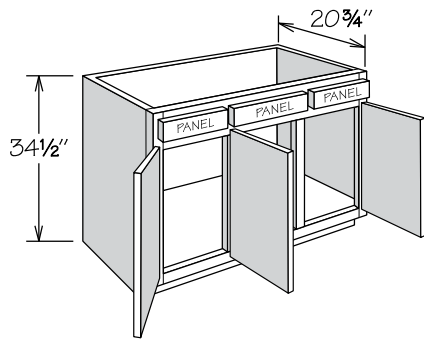

Vanity Sink Base

3 Doors, 3 Panels • 34½" High

VSB4834H

APC
CFO
FE
PE
RD
RTK

- No shelf
- Subtract 1½" from depth and width for available sink bowl opening
- Hinged as shown – center door may be reversed in field