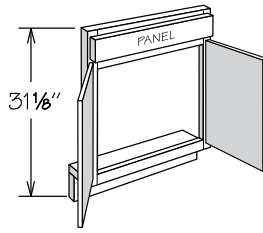

Vanity Sink Front

2 Butt Doors, 1 Panel • 31¹/₈" High

VSF24 BUTT
VSF30 BUTT
VSF36 BUTT

- Vanity Sink Front not trimmable
- **Order floors and returns separately (trimming may be required) – refer to Panel Section for availability**