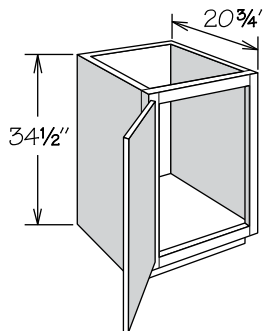

Vanity Base

1 Full-Height Door • 34½" High

VB1234H FH	APC
VB1534H FH	CFO
VB1834H FH	FE
VB2134H FH	PE
	RD
	RTK

- Full-height door
- No shelf
- Not drilled for adjustable shelf