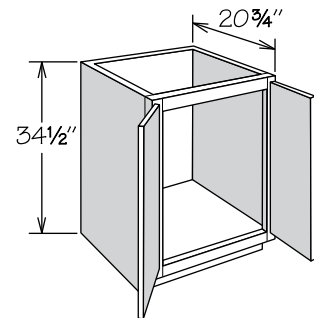

Vanity Base

2 Full-Height Butt Doors • 34½" High

VB2434H BUTT FH	APC
VB3034H BUTT FH	CFO
VB3634H BUTT FH	FE
	PE
	RD
	RTK

- Full-height doors
- No shelf
- Not drilled for adjustable shelf