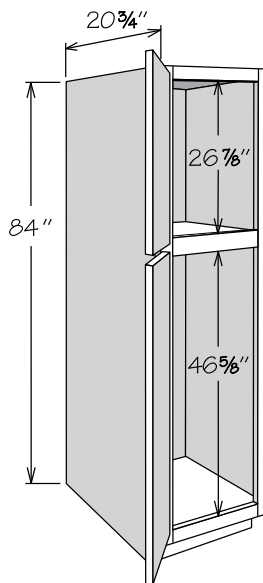

Vanity Linen Cabinet

2 Doors
No Shelves