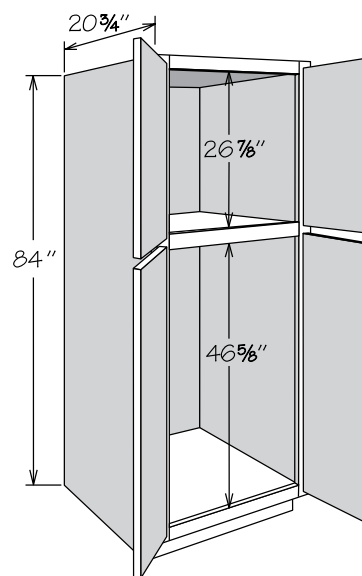

**34½" Base Height
Vanity Cabinets**

Base Height Vanity cabinets are 34½" high, 12" to 60" wide and 18" or 20¾" deep.

Cathedral doors are not available on Base Height Vanity Base cabinets.

Single door Base Height Vanity cabinets are hinged left and can be reversed in the field.

VANITY CABINETS

Vanity Linen Cabinets

Vanity Linen cabinets range in size from 12" to 24" wide, are 84" high and 20 3/4" deep.

Single door cathedral Vanity Linen cabinets must be ordered hinged left or right. Single door square Vanity Linen cabinets are hinged left and can be reversed in the field.

See page 43 for Ceiling Height Requirements information.

Vanity Linen Cabinet

2 Doors
No Shelves

Vanity Linen Cabinet

4 Butt Doors
No Shelves

- VLC122184
- VLC152184
- VLC182184
- VLC122184 SD
- VLC152184 SD
- VLC182184 SD