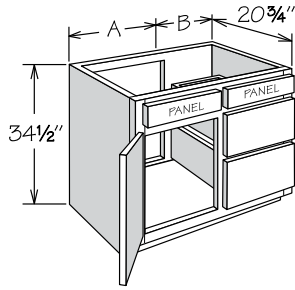

Vanity Combo Sink Base
1 Door, 2 Drawers • 34½" High

	A	B
VSDB2434H	12"	12"
VSDB2734H	15"	12"
VSDB3034H	18"	12"
VSDB3334H	21"	12"
VSDB3634H	21"	15"

VSDB2434H	APC
VSDB2734H	CFO
VSDB3034H	FE
VSDB3334H	PE
VSDB3334H	RD
VSDB3634H	RTK

- No shelf
- **Open area for plumbing access**
- Allow for plumbing placement to clear drawers
- Drawers available on right or left side (please specify)
- Cabinet shown is right indicating drawers on the right side of the cabinet
- Subtract 1½" from depth and overall cabinet width for available sink bowl opening