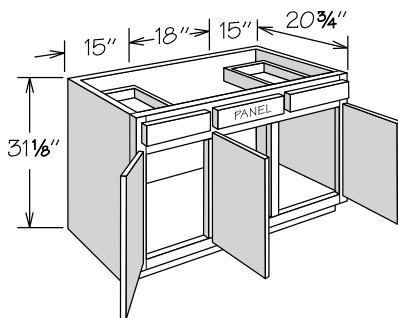

Vanity Sink Base

3 Doors, 2 Drawers • 31 1/8" High

VAN48

APC
CFO
FE
PE
RD
RTK

- No shelf
- Top drawer on each side of sink bowl opening
- Subtract 1 1/2" from depth for available sink bowl opening
- Hinged as shown – center door may be reversed in field
- Maximum sink opening is 21"