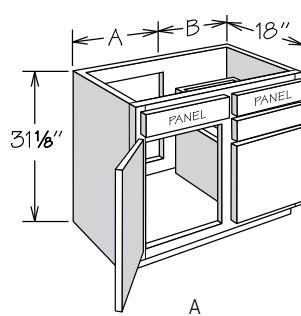

Vanity Combo Sink Base 18" Deep
1 Door, 2 Drawers • 31 1/8" High

	A	B
VSDB2418	12"	12"
VSDB2718	15"	12"
VSDB3018	18"	12"
VSDB3318	21"	12"
VSDB3618	21"	15"

VSDB2418	VSDB3318	APC
VSDB2718	VSDB3618	CFO
VSDB3018		FE
		PE
		RD
		RTK

- No shelf
- **Open area for plumbing access**
- Allow for plumbing placement to clear drawers
- Drawers available on right or left side (please specify)
- Cabinet shown is right indicating drawers on the right side of the cabinet
- Subtract 1 1/2" from depth and overall cabinet width for available sink bowl opening