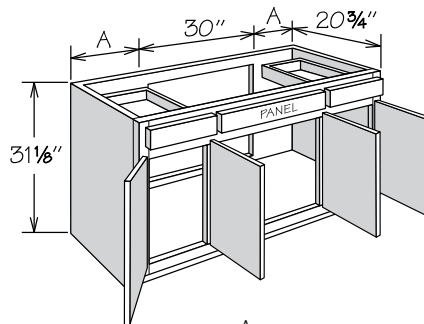

Vanity Sink Base

3 Doors, 2 Drawers • 31 1/8" High

VAN48

APC
CFO
FE
PE
RD
RTK

- No shelf
- Top drawer on each side of sink bowl opening
- Subtract 1 1/2" from depth for available sink bowl opening
- Hinged as shown – center door may be reversed in field
- Maximum sink opening is 21"

Vanity Sink Base

4 Doors, 2 Drawers • 31 1/8" High

VAN54 BUTT	12"
VAN60 BUTT	15"

VAN54 BUTT
VAN60 BUTT

APC
CFO
FE
PE
RD
RTK

- No shelf
- Features Butt doors at sink bowl opening
- Top drawer on each side of sink bowl opening
- Subtract 1 1/2" from depth for available sink bowl opening
- Maximum sink opening is 33"
- **Open area for plumbing access**