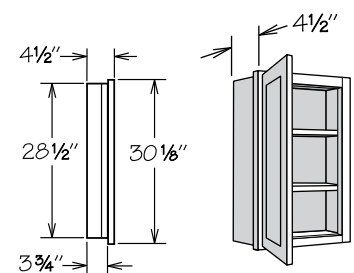

Medicine Cabinet

	Overall Width	Overall Height	Cut Out Width Recess Mount	Cut Out Height Recess Mount
MC1530	15"	30 1/8"	14 1/2"	28 1/2"
MCM1530	15"	30 1/8"	14 1/2"	28 1/2"

MC1530
MCM1530

- Two adjustable engineered wood shelves
- Surface or recess mount
- **MCM1530 features a mirrored door**
- For surface mount installation of wood door styles, trim and apply WEP30 to match finish on exterior sides to cabinet frame – order separately
- Linen (Duraform, Painted and Thermofoil) door styles feature Matching Interior standard