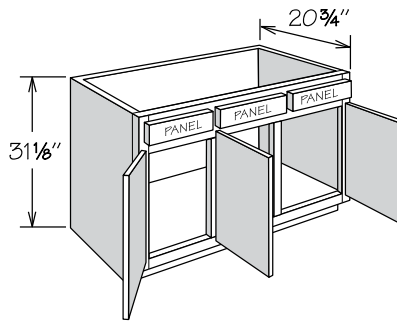

Vanity Sink Base
3 Doors, 3 Panels • 31 1/8" High

VSB48

APC
CFO
FE
PE
RD
RTK

- No shelf
- Subtract 1 1/2" from depth and width for available sink bowl opening
- Hinged as shown – center door may be reversed in field