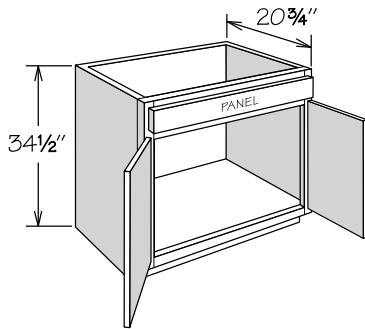

Vanity Sink Base

2 Butt Doors, 1 Panel • 34½" High

VSB2434H BUTT VSB2734H BUTT VSB3034H BUTT VSB3334H BUTT VSB3634H BUTT	APC
	CFO
	FE
	PE
	RD
	RTK

- No shelf
- Subtract 1½" from depth and width for available sink bowl opening