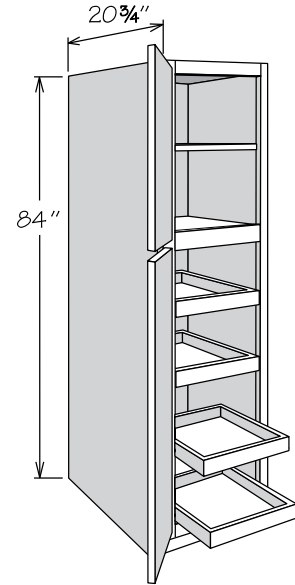

Vanity Linen Cabinet
2 Doors With Deep Roll Out Trays

1. VLC122184 4ROT
   - VLC152184 4ROT
   - VLC182184 4ROT
2. VLC122184 4ROT SD
   VLC152184 4ROT SD
   VLC182184 4ROT SD

APC
FE
■ MI
PE
RD

- Features one full-depth adjustable shelf in top section and four Deep Roll Out Trays in lower section
- Full-depth adjustable shelf is 3/4" engineered wood and edge banded on front edge only
- Adjustable shelf and Deep Roll Out Trays packaged separately for field installation
- **Specialty Door cabinets (SD) feature Matching Interior standard and require a specialty door selection - refer to page 58 for more details**