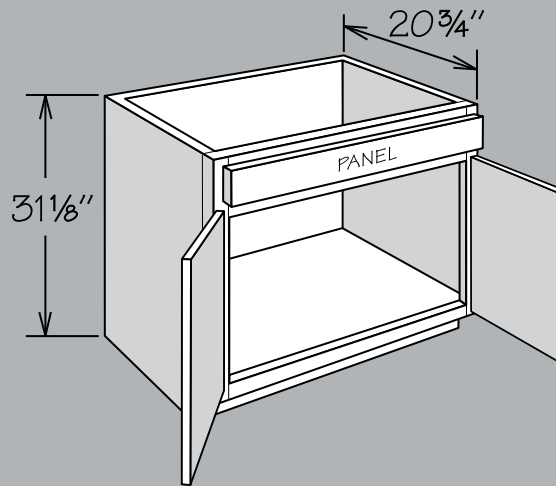

Vanity Cabinets

Dimensions

Width	Height	Depth
12" to 60"	31 1/8" to 84"	18" to 20 3/4" (Reduced Depth optional on select cabinets)

SKU Coding

VSB	36	BUTT
Cabinet Type (e.g., VSB=Vanity Sink Base)	width in inches	Door Type