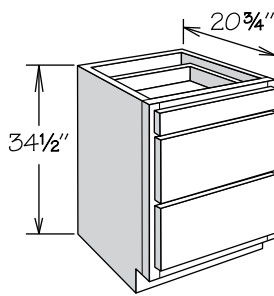

Vanity Drawer Base

3 Drawers • 34½" High

VDB1234H VDB1534H VDB1834H VDB2134H VDB2434H	APC
	CFO
	FE
	PE
	RD
	RTK

- One standard and two large drawers