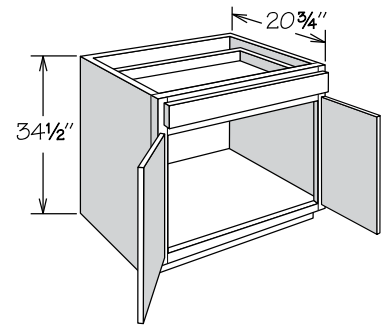

Vanity Base

2 Butt Doors, 1 Drawer • 34½" High

VB2434H BUTT	APC
VB2734H BUTT	CFO
VB3034H BUTT	FE
VB3334H BUTT	PE
VB3634H BUTT	RD
	RTK

- No shelf
- Not drilled for adjustable shelf