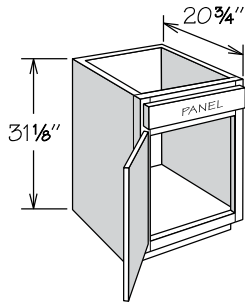

Standard Height Vanity cabinets are 31 1/8" high, 12" to 60" wide and 18" or 20 3/4" deep.

Cathedral doors are not available on Standard Height Vanity Base cabinets.

Single door Standard Height Vanity cabinets are hinged left and can be reversed in the field.

APC
CFO
FE
PE
RD
RTK

- No shelf
- Not drilled for adjustable shelf

Vanity Drawer Base

3 Drawers • 31 1/8" High

VDB12
VDB15
VDB18
VDB21
VDB24

APC
CFO
FE
PE
RD
RTK

- One large and two standard drawers

Vanity Sink Base
1 Door, 1 Panel • 31 1/8" High