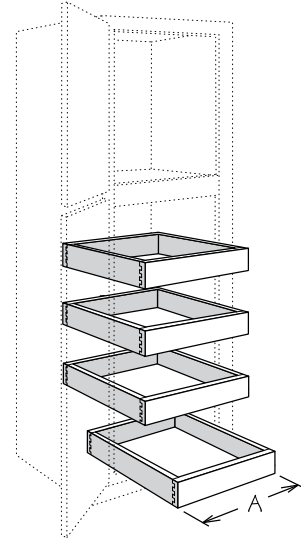

Vanity Linen Cabinet
Deep Roll Out Tray Kit or
4 Pack Deep Roll Out Tray Kit

	A
DROT1221	7 3/4"
DROT1521	10 3/4"
DROT1821	13 3/4"
DROT2421	19 3/4"

- Deep Roll Out Tray Kit
- DROT1221
- DROT1521
- DROT1821
- DROT2421
- 4 Pack Deep Roll Out Tray Kit
- DROT1221-4K
- DROT1521-4K
- DROT1821-4K
- DROT2421-4K

RD

- Field installation accessory
- Natural Finish dovetail drawer
- Includes Deep Roll Out Tray, all glide hardware and installation instructions