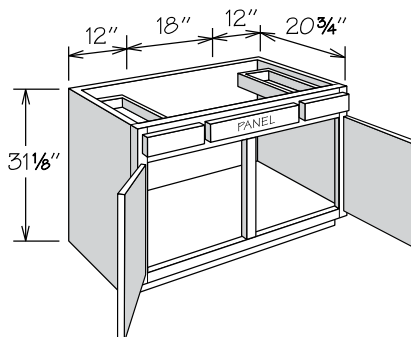

Vanity Sink Base

2 Doors, 2 Drawers • 31 1/8" High

VAN42

APC
CFO
FE
PE
RD
RTK

- No shelf
- Top drawer on each side of sink bowl opening
- Subtract 1 1/2" from depth for available sink bowl opening
- Maximum sink opening is 21"