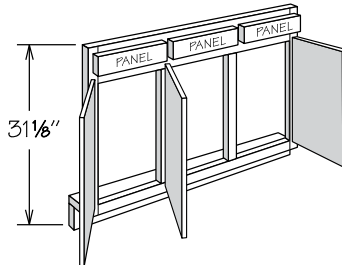

Vanity Sink Front

3 Doors, 3 Panels • 31¹/₈" High

VSF48

- Vanity Sink Front not trimmable
- Hinged as shown – center door may be reversed in field
- **Order floors and returns separately (trimming may be required) – refer to Panel Section for availability**