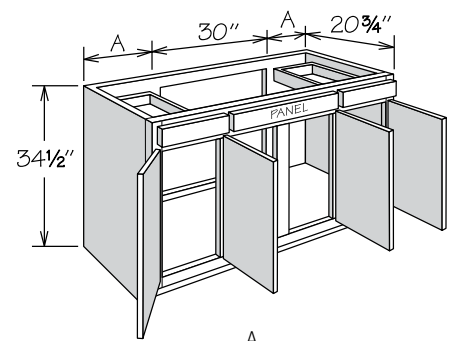

Vanity Sink Base

4 Doors, 2 Drawers • 34½" High

VAN5434H BUTT	12"
VAN6034H BUTT	15"

VAN5434H BUTT
VAN6034H BUTT

APC
CFO
FE
PE
RD
RTK

- Features Butt doors at sink bowl opening
- No shelf
- Top drawer on each side of sink bowl opening
- Subtract 1½" from depth for available sink bowl opening
- Maximum sink opening is 33"
- **Open area for plumbing access**