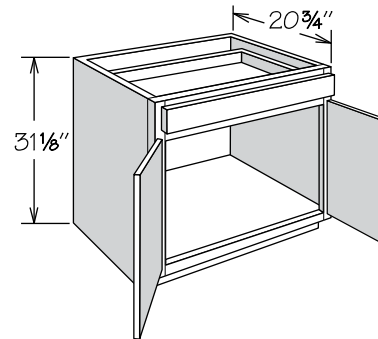

Standard Height Vanity cabinets are 31 1/8" high, 12" to 60" wide and 18" or 20 3/4" deep.

Cathedral doors are not available on Standard Height Vanity Base cabinets.

Single door Standard Height Vanity cabinets are hinged left and can be reversed in the field.

Vanity Base

1 Door, 1 Drawer • 31 1/8" High

VB12
VB15
VB18
VB21

APC
CFO
FE
PE
RD
RTK

- No shelf
- Not drilled for adjustable shelf

Vanity Base

2 Butt Doors, 1 Drawer • 31 1/8" High

VB24 BUTT
VB27 BUTT
VB30 BUTT
VB33 BUTT
VB36 BUTT