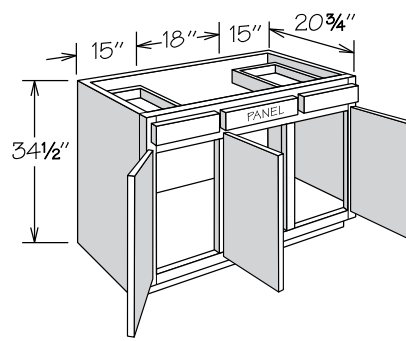

Vanity Sink Base

3 Doors, 2 Drawers • 34½" High

VAN4834H

APC
CFO
FE
PE
RD
RTK

- No shelf
- Top drawer on each side of sink bowl opening
- Subtract 1½" from depth for available sink bowl opening
- Maximum sink opening is 21"
- Hinged as shown – center door may be reversed in field