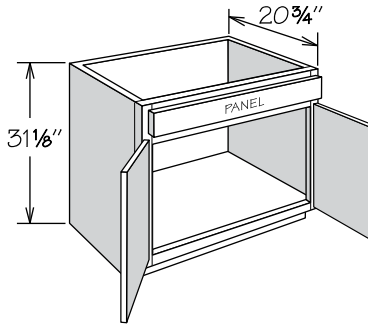

Vanity Sink Base
2 Butt Doors, 1 Panel • 31 1/8" High

VSB24 BUTT
VSB27 BUTT
VSB30 BUTT
VSB33 BUTT
VSB36 BUTT

APC
CFO
FE
PE
RD
RTK

- No shelf
- Subtract 1 1/2" from depth and width for available sink bowl opening