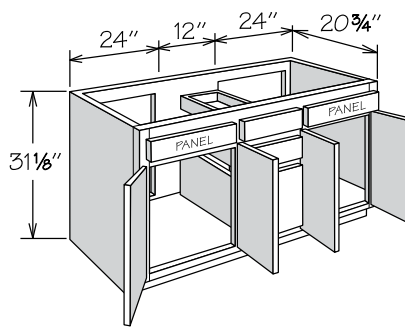

Vanity Combo Sink Base
4 Butt Doors, 3 Drawers • 31 1/8" High

VSDB60C BUTT	APC
	CFO
	FE
	PE
	RD
	RTK

- No shelf
- **Open area for plumbing access**
- Subtract 1 1/2" from depth and each 24" dimension for available sink bowl openings