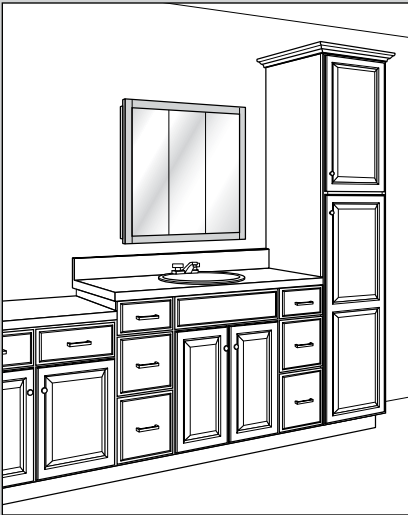

Specialty Vanity Cabinets