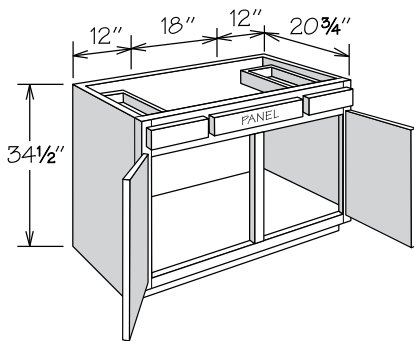

Vanity Sink Base

2 Doors, 2 Drawers • 34½" High

VAN4234H

APC
CFO
FE
PE
RD
RTK

- No shelf
- Top drawer on each side of sink bowl opening
- Subtract 1½" from depth for available sink bowl opening
- Maximum sink opening is 21"