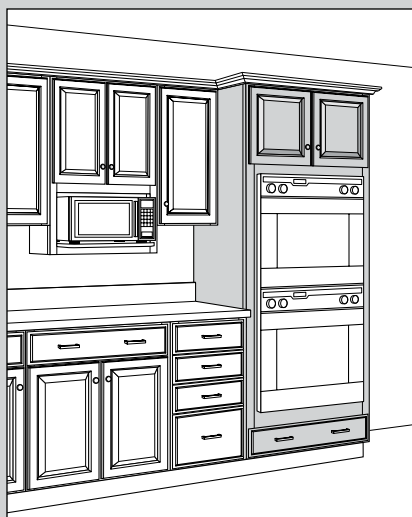

Oven Cabinets

Oven cabinets range in size from 27" to 33" wide, from 84" to 96" high and are 24" deep.

Inset toe kick construction requires BTK8 matching toe kick – must be ordered separately.

Oven cabinets have 3 1/8" wide stiles and face-mounted hinges. All oven cabinets feature a solid back.

Shelves are full-depth 3/4" engineered wood and edge banded on front edge only.

Shelves and accessories are packaged separately for field installation.

4" inset toe kick assembly shipped inside 93" and 96" high oven cabinets -- all 33" wide x 93" high oven toe kicks ship as two pieces.

See page 43 for Ceiling Height Requirements information.