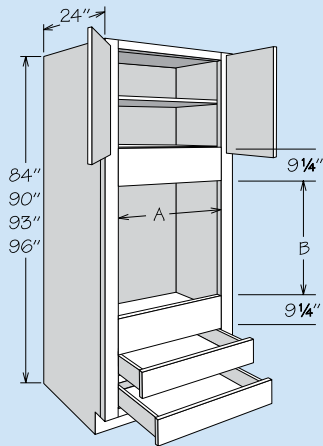

Double Oven Cabinet 2 Butt Doors • 2 Drawers

Number Shelves

84" High	0
90" High	1
93" High	2
96" High	2

Cut Out Dimensions	A		B	
	Actual	Max.	Actual	Max.
OVD2784 BUTT 2DWR	20 3/4"	25"	33"	48 1/4"
OVD3084 BUTT 2DWR	23 3/4"	28"	33"	48 1/4"
OVD3384 BUTT 2DWR	26 3/4"	31"	33"	48 1/4"
OVD2790 AS BUTT 2DWR	20 3/4"	25"	32 5/8"	47 7/8"
OVD3090 AS BUTT 2DWR	23 3/4"	28"	32 5/8"	47 7/8"
OVD3390 AS BUTT 2DWR	26 3/4"	31"	32 5/8"	47 7/8"
OVD2793 AS BUTT 2DWR	20 3/4"	25"	33"	48 1/4"
OVD3093 AS BUTT 2DWR	23 3/4"	28"	33"	48 1/4"
OVD3393 AS BUTT 2DWR	26 3/4"	31"	33"	48 1/4"
OVD2796 AS BUTT 2DWR	20 3/4"	25"	33"	48 1/4"
OVD3096 AS BUTT 2DWR	23 3/4"	28"	33"	48 1/4"
OVD3396 AS BUTT 2DWR	26 3/4"	31"	33"	48 1/4"

OVD2784 BUTT 2DWR	APC
OVD3084 BUTT 2DWR	CFO
OVD3384 BUTT 2DWR	FE
	RD
OVD2790 AS BUTT 2DWR	
OVD3090 AS BUTT 2DWR	
OVD3390 AS BUTT 2DWR	
OVD2793 AS BUTT 2DWR	
OVD3093 AS BUTT 2DWR	
OVD3393 AS BUTT 2DWR	
OVD2796 AS BUTT 2DWR	
OVD3096 AS BUTT 2DWR	
OVD3396 AS BUTT 2DWR	

- Two standard drawers
- Oven Support Shelf recommended - order separately
- Refer to appliance manufacturer's specifications for adequate clearances and required installation materials