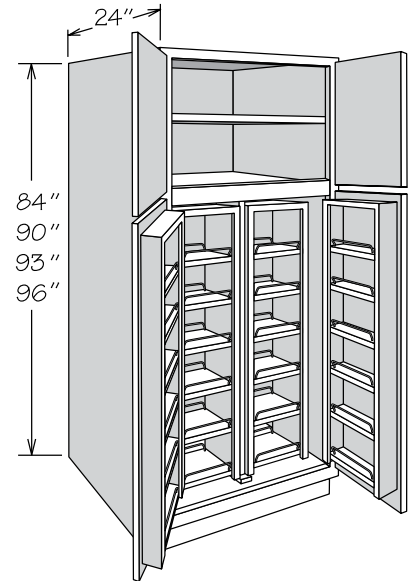

Utility Cabinet

24" Deep • 4 Butt Doors
With Pantry Storage

	Number Shelves Top Section
84" High	1
90" High	2
93" High	3
96" High	3

■ UT3624 X 84 PCDS BUTT	APC
■ UT3624 X 90 PCDS BUTT	FE
■ UT3624 X 93 PCDS BUTT	MI
■ UT3624 X 96 PCDS BUTT	PE
UT3624 X 84 PCDS BUTT SD	
UT3624 X 90 PCDS BUTT SD	
UT3624 X 93 PCDS BUTT SD	
UT3624 X 96 PCDS BUTT SD	

- Accessories and shelving packaged separately for field installation and include:
  - **Pantry Swing Out Kit (PCSK36)**
  - **Two Pantry Door Shelf Kits (PDSK18)**
  - **Utility Cabinet Shelf and Pilaster Kit (PSK36)**
- Full-depth adjustable shelves are 3/4" engineered wood and edge banded on front edge only
- 4" inset toe kick assembly shipped inside 93" and 96" high cabinets - seam will be visible between toe kick box and side of cabinet
- **Minimum filler width of 4 1/2" recommended for installation of this cabinet next to deeper adjacent objects including cabinets, walls, appliances and countertops**
- **Specialty Door cabinets (SD) feature Matching Interior standard and require a specialty door selection - refer to page 58 for more details**