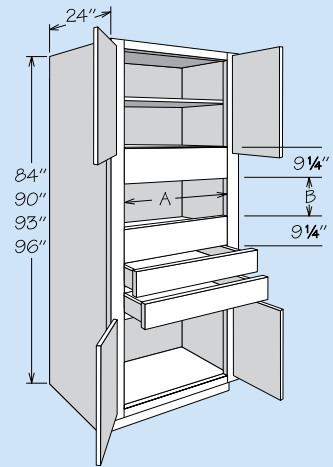

Single Oven Cabinet
4 Butt Doors • 2 Drawers

Number Shelves

84" High	0
90" High	1
93" High	2
96" High	2

Cut Out Dimensions	A		B	
	Actual	Max.	Actual	Max.
OVS2784 BUTT 2DWR	20 3/4"	25"	10 1/8"	25 3/8"
OVS3084 BUTT 2DWR	23 3/4"	28"	10 1/8"	25 3/8"
OVS3384 BUTT 2DWR	26 3/4"	31"	10 1/8"	25 3/8"
OVS2790 AS BUTT 2DWR	20 3/4"	25"	9 3/4"	25"
OVS3090 AS BUTT 2DWR	23 3/4"	28"	9 3/4"	25"
OVS3390 AS BUTT 2DWR	26 3/4"	31"	9 3/4"	25"
OVS2793 AS BUTT 2DWR	20 3/4"	25"	10 1/8"	25 3/8"
OVS3093 AS BUTT 2DWR	23 3/4"	28"	10 1/8"	25 3/8"
OVS3393 AS BUTT 2DWR	26 3/4"	31"	10 1/8"	25 3/8"
OVS2796 AS BUTT 2DWR	20 3/4"	25"	10 1/8"	25 3/8"
OVS3096 AS BUTT 2DWR	23 3/4"	28"	10 1/8"	25 3/8"
OVS3396 AS BUTT 2DWR	26 3/4"	31"	10 1/8"	25 3/8"

OVS2784 BUTT 2DWR	APC
OVS3084 BUTT 2DWR	CFO
OVS3384 BUTT 2DWR	FE
	PE
	RD
OVS2790 AS BUTT 2DWR	
OVS3090 AS BUTT 2DWR	
OVS3390 AS BUTT 2DWR	
OVS2793 AS BUTT 2DWR	
OVS3093 AS BUTT 2DWR	
OVS3393 AS BUTT 2DWR	
OVS2796 AS BUTT 2DWR	
OVS3096 AS BUTT 2DWR	
OVS3396 AS BUTT 2DWR	

- Order Oven Support Shelf (OSS_) separately
- Two standard drawers
- **Refer to appliance manufacturer's specifications for adequate clearances and required installation materials**
- Heat Shield Kit (HSK) recommended for Thermofoil door styles