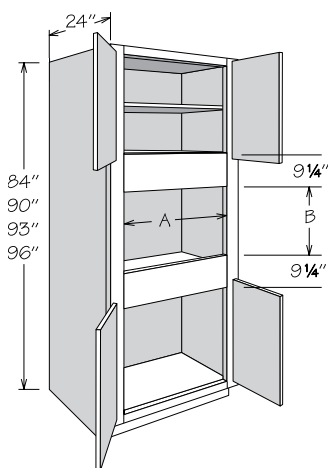

Single Oven Cabinet
4 Butt Doors

Cut Out Dimensions	A		B	
	Actual	Max.	Actual	Max.
OVS2784 BUTT	20 3/4"	25"	22 1/8"	37 3/8"
OVS3084 BUTT	23 3/4"	28"	22 1/8"	37 3/8"
OVS3384 BUTT	26 3/4"	31"	22 1/8"	37 3/8"
OVS2790 AS BUTT	20 3/4"	25"	21 3/4"	37"
OVS3090 AS BUTT	23 3/4"	28"	21 3/4"	37"
OVS3390 AS BUTT	26 3/4"	31"	21 3/4"	37"
OVS2793 AS BUTT	20 3/4"	25"	22 1/8"	37 3/8"
OVS3093 AS BUTT	23 3/4"	28"	22 1/8"	37 3/8"
OVS3393 AS BUTT	26 3/4"	31"	22 1/8"	37 3/8"
OVS2796 AS BUTT	20 3/4"	25"	22 1/8"	37 3/8"
OVS3096 AS BUTT	23 3/4"	28"	22 1/8"	37 3/8"
OVS3396 AS BUTT	26 3/4"	31"	22 1/8"	37 3/8"

OVS2784 BUTT	APC CFO FE PE RD
OVS3084 BUTT	
OVS3384 BUTT	
OVS2790 AS BUTT	
OVS3090 AS BUTT	
OVS3390 AS BUTT	
OVS2793 AS BUTT	
OVS3093 AS BUTT	
OVS3393 AS BUTT	
OVS2796 AS BUTT	
OVS3096 AS BUTT	
OVS3396 AS BUTT	

- Order Oven Support Shelf (OSS_) separately
- Refer to appliance manufacturer's specifications for adequate clearances and required installation materials
- Heat Shield Kit (HSK) recommended for Thermofoil door styles