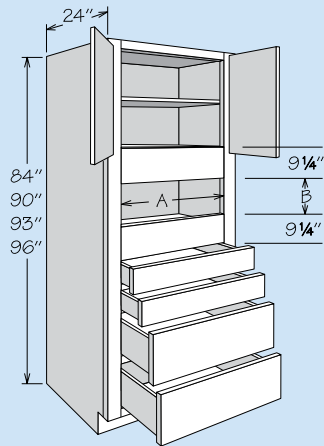

Single Oven Cabinet

2 Butt Doors • 4 Drawers

Number Shelves

84" High	0
90" High	1
93" High	2
96" High	2

Cut Out Dimensions	A		B	
	Actual	Max.	Actual	Max.
OVS2784 BUTT 4DWR	20 3/4"	25"	10 1/8"	25 3/8"
OVS3084 BUTT 4DWR	23 3/4"	28"	10 1/8"	25 3/8"
OVS3384 BUTT 4DWR	26 3/4"	31"	10 1/8"	25 3/8"
OVS2790 AS BUTT 4DWR	20 3/4"	25"	9 3/4"	25"
OVS3090 AS BUTT 4DWR	23 3/4"	28"	9 3/4"	25"
OVS3390 AS BUTT 4DWR	26 3/4"	31"	9 3/4"	25"
OVS2793 AS BUTT 4DWR	20 3/4"	25"	10 1/8"	25 3/8"
OVS3093 AS BUTT 4DWR	23 3/4"	28"	10 1/8"	25 3/8"
OVS3393 AS BUTT 4DWR	26 3/4"	31"	10 1/8"	25 3/8"
OVS2796 AS BUTT 4DWR	20 3/4"	25"	10 1/8"	25 3/8"
OVS3096 AS BUTT 4DWR	23 3/4"	28"	10 1/8"	25 3/8"
OVS3396 AS BUTT 4DWR	26 3/4"	31"	10 1/8"	25 3/8"

OVS2784 BUTT 4DWR	APC
OVS3084 BUTT 4DWR	CFO
OVS3384 BUTT 4DWR	FE
	PE
	RD
OVS2790 AS BUTT 4DWR	
OVS3090 AS BUTT 4DWR	
OVS3390 AS BUTT 4DWR	
OVS2793 AS BUTT 4DWR	
OVS3093 AS BUTT 4DWR	
OVS3393 AS BUTT 4DWR	
OVS2796 AS BUTT 4DWR	
OVS3096 AS BUTT 4DWR	
OVS3396 AS BUTT 4DWR	

- Order Oven Support Shelf (OSS__) separately
- Two standard and two large drawers
- **Refer to appliance manufacturer's specifications for adequate clearances and required installation materials**
- Heat Shield Kit (HSK) recommended for Thermofoil door styles