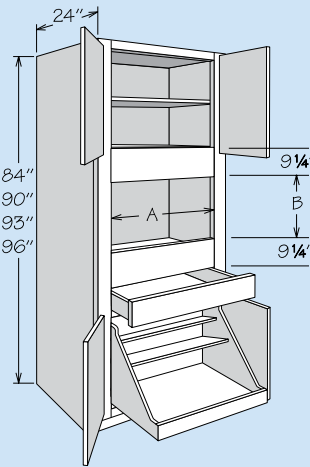

Single Oven Cabinet
4 Butt Doors • 1 Drawer
1 Pot & Pan Organizer

Number Shelves

84" High	0
90" High	1
93" High	2
96" High	2

Cut Out Dimensions	A		B	
	Actual	Max.	Actual	Max.
OVS2784 BUTT 1DWR BPPO	20 3/4"	25"	16 1/8"	31 3/8"
OVS3084 BUTT 1DWR BPPO	23 3/4"	28"	16 1/8"	31 3/8"
OVS3384 BUTT 1DWR BPPO	26 3/4"	31"	16 1/8"	31 3/8"
OVS2790 AS BUTT 1DWR BPPO	20 3/4"	25"	15 3/4"	31"
OVS3090 AS BUTT 1DWR BPPO	23 3/4"	28"	15 3/4"	31"
OVS3390 AS BUTT 1DWR BPPO	26 3/4"	31"	15 3/4"	31"
OVS2793 AS BUTT 1DWR BPPO	20 3/4"	25"	16 1/8"	31 3/8"
OVS3093 AS BUTT 1DWR BPPO	23 3/4"	28"	16 1/8"	31 3/8"
OVS3393 AS BUTT 1DWR BPPO	26 3/4"	31"	16 1/8"	31 3/8"
OVS2796 AS BUTT 1DWR BPPO	20 3/4"	25"	16 1/8"	31 3/8"
OVS3096 AS BUTT 1DWR BPPO	23 3/4"	28"	16 1/8"	31 3/8"
OVS3396 AS BUTT 1DWR BPPO	26 3/4"	31"	16 1/8"	31 3/8"

OVS2784 BUTT 1DWR BPPO	APC
OVS3084 BUTT 1DWR BPPO	FE
OVS3384 BUTT 1DWR BPPO	PE
OVS2790 AS BUTT 1DWR BPPO	
OVS3090 AS BUTT 1DWR BPPO	
OVS3390 AS BUTT 1DWR BPPO	
OVS2793 AS BUTT 1DWR BPPO	
OVS3093 AS BUTT 1DWR BPPO	
OVS3393 AS BUTT 1DWR BPPO	
OVS2796 AS BUTT 1DWR BPPO	
OVS3096 AS BUTT 1DWR BPPO	
OVS3396 AS BUTT 1DWR BPPO	

- Order Oven Support Shelf (OSS_) separately
- One standard drawer
- Organizer in natural finish solid wood and wood veneer construction
- Organizer top shelf measures 6 3/16" deep
- Organizer middle shelf measures 9 3/4" deep
- **Refer to appliance manufacturer's specifications for adequate clearances and required installation materials**
- Heat Shield Kit (HSK) recommended for Thermofoil door styles