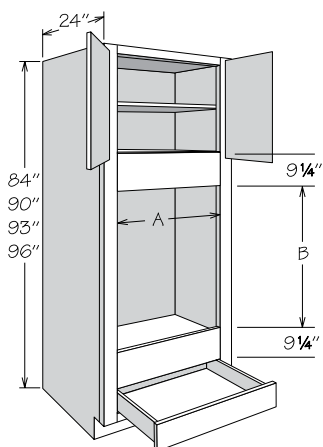

Double Oven Cabinet
2 Butt Doors • 1 Drawer

Number Shelves

84" High	0
90" High	1
93" High	2
96" High	2

Cut Out Dimensions	A		B	
	Actual	Max.	Actual	Max.
OVD2784 BUTT	20 3/4"	25"	39"	54 1/4"
OVD3084 BUTT	23 3/4"	28"	39"	54 1/4"
OVD3384 BUTT	26 3/4"	31"	39"	54 1/4"
OVD2790 AS BUTT	20 3/4"	25"	38 5/8"	53 7/8"
OVD3090 AS BUTT	23 3/4"	28"	38 5/8"	53 7/8"
OVD3390 AS BUTT	26 3/4"	31"	38 5/8"	53 7/8"
OVD2793 AS BUTT	20 3/4"	25"	39"	54 1/4"
OVD3093 AS BUTT	23 3/4"	28"	39"	54 1/4"
OVD3393 AS BUTT	26 3/4"	31"	39"	54 1/4"
OVD2796 AS BUTT	20 3/4"	25"	39"	54 1/4"
OVD3096 AS BUTT	23 3/4"	28"	39"	54 1/4"
OVD3396 AS BUTT	26 3/4"	31"	39"	54 1/4"

OVD2784 BUTT	APC
OVD3084 BUTT	CFO
OVD3384 BUTT	FE
	RD
OVD2790 AS BUTT	
OVD3090 AS BUTT	
OVD3390 AS BUTT	
OVD2793 AS BUTT	
OVD3093 AS BUTT	
OVD3393 AS BUTT	
OVD2796 AS BUTT	
OVD3096 AS BUTT	
OVD3396 AS BUTT	

- One standard drawer
- Oven Support Shelf recommended - order separately
- Refer to appliance manufacturer's specifications for adequate clearances and required installation materials