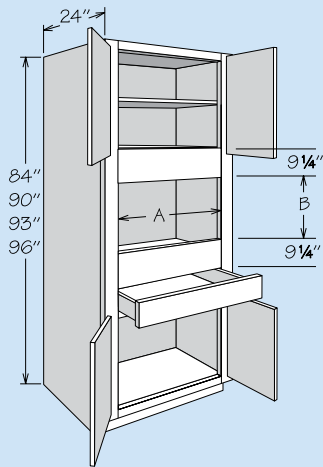

Single Oven Cabinet
4 Butt Doors • 1 Drawer

Number Shelves

84" High	0
90" High	1
93" High	2
96" High	2

Cut Out Dimensions	A		B	
	Actual	Max.	Actual	Max.
OVS2784 BUTT 1DWR	20 3/4"	25"	16 1/8"	31 3/8"
OVS3084 BUTT 1DWR	23 3/4"	28"	16 1/8"	31 3/8"
OVS3384 BUTT 1DWR	26 3/4"	31"	16 1/8"	31 3/8"
OVS2790 AS BUTT 1DWR	20 3/4"	25"	15 3/4"	31"
OVS3090 AS BUTT 1DWR	23 3/4"	28"	15 3/4"	31"
OVS3390 AS BUTT 1DWR	26 3/4"	31"	15 3/4"	31"
OVS2793 AS BUTT 1DWR	20 3/4"	25"	16 1/8"	31 3/8"
OVS3093 AS BUTT 1DWR	23 3/4"	28"	16 1/8"	31 3/8"
OVS3393 AS BUTT 1DWR	26 3/4"	31"	16 1/8"	31 3/8"
OVS2796 AS BUTT 1DWR	20 3/4"	25"	16 1/8"	31 3/8"
OVS3096 AS BUTT 1DWR	23 3/4"	28"	16 1/8"	31 3/8"
OVS3396 AS BUTT 1DWR	26 3/4"	31"	16 1/8"	31 3/8"

OVS2784 BUTT 1DWR	APC
OVS3084 BUTT 1DWR	CFO
OVS3384 BUTT 1DWR	FE
	PE
	RD
OVS2790 AS BUTT 1DWR	
OVS3090 AS BUTT 1DWR	
OVS3390 AS BUTT 1DWR	
OVS2793 AS BUTT 1DWR	
OVS3093 AS BUTT 1DWR	
OVS3393 AS BUTT 1DWR	
OVS2796 AS BUTT 1DWR	
OVS3096 AS BUTT 1DWR	
OVS3396 AS BUTT 1DWR	

- Order Oven Support Shelf (OSS_) separately
- One standard drawer
- **Refer to appliance manufacturer's specifications for adequate clearances and required installation materials**
- Heat Shield Kit (HSK) recommended for Thermofoil door styles