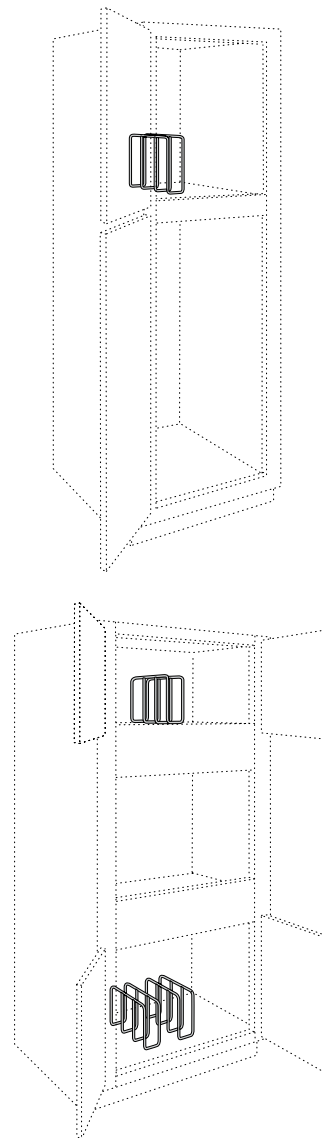

Cabinet Tray Divider

TD3

- Field installation accessory
- Chrome finish
- Mounting hardware included
- Overall dimensions: 2 7/8" wide x 9 15/16" high x 11 3/4" deep
- Order Cabinet Tray Dividers individually
- For use in any 24" deep cabinet or Reduced Depth cabinet to RD-14"