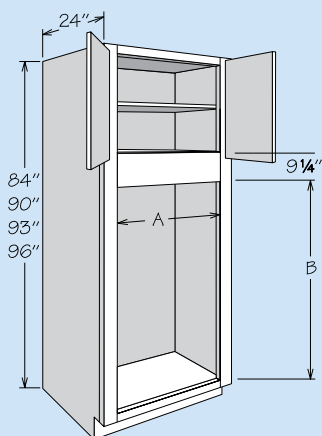

Double Oven Cabinet
2 Butt Doors • No Drawer

Number Shelves

84" High	0
90" High	1
93" High	2
96" High	2

Cut Out Dimensions	A		B	
	Actual	Max.	Actual	Max.
OVD2784 BUTT NDWR	20 3/4"	25"	52 5/8"	60 1/4"
OVD3084 BUTT NDWR	23 3/4"	28"	52 5/8"	60 1/4"
OVD3384 BUTT NDWR	26 3/4"	31"	52 5/8"	60 1/4"
OVD2790 AS BUTT NDWR	20 3/4"	25"	52 1/4"	59 7/8"
OVD3090 AS BUTT NDWR	23 3/4"	28"	52 1/4"	59 7/8"
OVD3390 AS BUTT NDWR	26 3/4"	31"	52 1/4"	59 7/8"
OVD2793 AS BUTT NDWR	20 3/4"	25"	52 5/8"	60 1/4"
OVD3093 AS BUTT NDWR	23 3/4"	28"	52 5/8"	60 1/4"
OVD3393 AS BUTT NDWR	26 3/4"	31"	52 5/8"	60 1/4"
OVD2796 AS BUTT NDWR	20 3/4"	25"	52 5/8"	60 1/4"
OVD3096 AS BUTT NDWR	23 3/4"	28"	52 5/8"	60 1/4"
OVD3396 AS BUTT NDWR	26 3/4"	31"	52 5/8"	60 1/4"

OVD2784 BUTT NDWR	APC
OVD3084 BUTT NDWR	CFO
OVD3384 BUTT NDWR	FE
	RD
OVD2790 AS BUTT NDWR	
OVD3090 AS BUTT NDWR	
OVD3390 AS BUTT NDWR	
OVD2793 AS BUTT NDWR	
OVD3093 AS BUTT NDWR	
OVD3393 AS BUTT NDWR	
OVD2796 AS BUTT NDWR	
OVD3096 AS BUTT NDWR	
OVD3396 AS BUTT NDWR	

- No drawer
- Oven Support Shelf recommended - order separately
- Refer to appliance manufacturer's specifications for adequate clearances and required installation materials