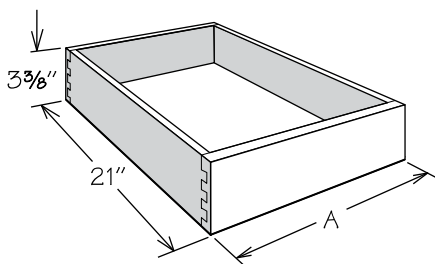

Tall Cabinet

Deep Roll Out Tray Kit or
4 Pack Deep Roll Out Tray Kit

	A
DROT12	7 3/4"
DROT15	10 3/4"
DROT18	13 3/4"
DROT24	19 3/4"
DROT30	25 3/4"
DROT36	31 3/4"

Deep Roll Out Tray Kit

- DROT12
- DROT15
- DROT18
- DROT24
- DROT30
- DROT36

4 Pack Deep Roll Out Tray Kit

- DROT12-4K
- DROT15-4K
- DROT18-4K
- DROT24-4K
- DROT30-4K
- DROT36-4K

- Field installation accessory
- Natural finish dovetail drawer with MDF bottom
- Includes Deep Roll Out Tray, all glide hardware and installation instructions

RD