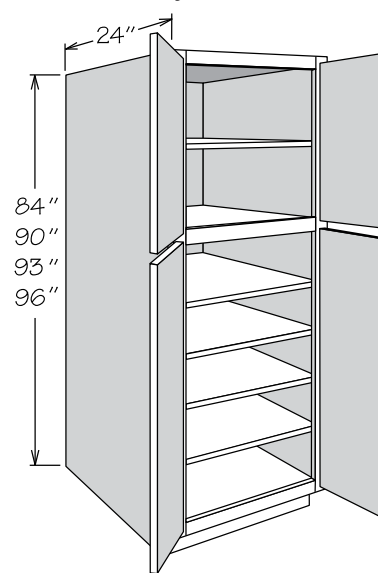

Utility Cabinet
24" Deep • 4 Butt Doors
With Adjustable Shelves

	Number Shelves	Number Shelves
	Top Section	Lower Section
84" High	1	4
90" High	2	4
93" High	3	4
96" High	3	4

- UT2424 X 84 AS BUTT
- UT3024 X 84 AS BUTT
- UT3624 X 84 AS BUTT
- UT2424 X 90 AS BUTT
- UT3024 X 90 AS BUTT
- UT3624 X 90 AS BUTT
- UT2424 X 93 AS BUTT
- UT3024 X 93 AS BUTT
- UT3624 X 93 AS BUTT
- UT2424 X 96 AS BUTT
- UT3024 X 96 AS BUTT
- UT3624 X 96 AS BUTT

- UT2424 X 84 AS BUTT SD
- UT3024 X 84 AS BUTT SD
- UT3624 X 84 AS BUTT SD
- UT2424 X 90 AS BUTT SD
- UT3024 X 90 AS BUTT SD
- UT3624 X 90 AS BUTT SD
- UT2424 X 93 AS BUTT SD
- UT3024 X 93 AS BUTT SD
- UT3624 X 93 AS BUTT SD
- UT2424 X 96 AS BUTT SD
- UT3024 X 96 AS BUTT SD
- UT3624 X 96 AS BUTT SD

- Full-depth adjustable shelves are 3/4" engineered wood and edge banded on front edge only
- All shelving packaged separately for field installation
- 4" inset toe kick assembly shipped inside 93" and 96" high cabinets - seam will be visible between toe kick box and side of cabinet
- **Specialty Door cabinets (SD) feature Matching Interior standard and require a specialty door selection - refer to page 58 for more details**

APC
FE
■ MI
PE
RD