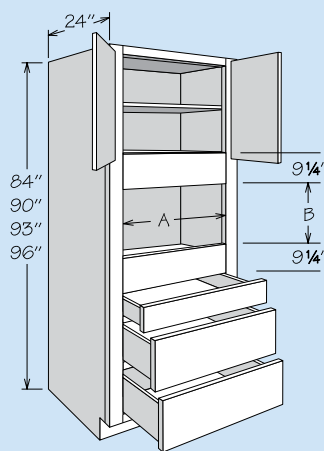

Single Oven Cabinet

2 Butt Doors • 3 Drawers

Number Shelves

84" High	0
90" High	1
93" High	2
96" High	2

Cut Out Dimensions	A		B	
	Actual	Max.	Actual	Max.
OVS2784 BUTT 3DWR	20 3/4"	25"	16 1/8"	31 3/8"
OVS3084 BUTT 3DWR	23 3/4"	28"	16 1/8"	31 3/8"
OVS3384 BUTT 3DWR	26 3/4"	31"	16 1/8"	31 3/8"
OVS2790 AS BUTT 3DWR	20 3/4"	25"	15 3/4"	31"
OVS3090 AS BUTT 3DWR	23 3/4"	28"	15 3/4"	31"
OVS3390 AS BUTT 3DWR	26 3/4"	31"	15 3/4"	31"
OVS2793 AS BUTT 3DWR	20 3/4"	25"	16 1/8"	31 3/8"
OVS3093 AS BUTT 3DWR	23 3/4"	28"	16 1/8"	31 3/8"
OVS3393 AS BUTT 3DWR	26 3/4"	31"	16 1/8"	31 3/8"
OVS2796 AS BUTT 3DWR	20 3/4"	25"	16 1/8"	31 3/8"
OVS3096 AS BUTT 3DWR	23 3/4"	28"	16 1/8"	31 3/8"
OVS3396 AS BUTT 3DWR	26 3/4"	31"	16 1/8"	31 3/8"

- OVS2784 BUTT 3DWR
- OVS3084 BUTT 3DWR
- OVS3384 BUTT 3DWR
- OVS2790 AS BUTT 3DWR
- OVS3090 AS BUTT 3DWR
- OVS3390 AS BUTT 3DWR
- OVS2793 AS BUTT 3DWR
- OVS3093 AS BUTT 3DWR
- OVS3393 AS BUTT 3DWR
- OVS2796 AS BUTT 3DWR
- OVS3096 AS BUTT 3DWR
- OVS3396 AS BUTT 3DWR

APC
CFO
FE
PE
RD

- Order Oven Support Shelf (OSS_) separately
- One standard and two large drawers
- Refer to appliance manufacturer's specifications for adequate clearances and required installation materials
- Heat Shield Kit (HSK) recommended for Thermofoil door styles