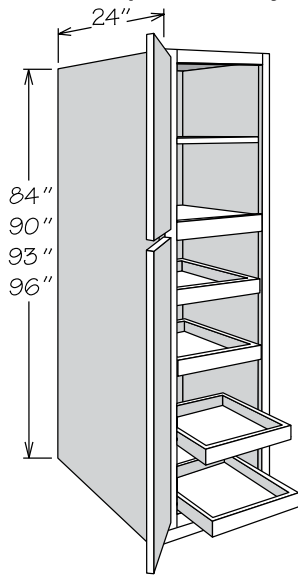

Utility Cabinet

24" Deep • 2 Doors
With Deep Roll Out Trays

	Number Shelves Top Section	Number Deep Roll Out Trays
84" High	1	4
90" High	2	4
93" High	3	4
96" High	3	4

■ UT1224 X 84 4ROT	APC
■ UT1524 X 84 4ROT	FE
■ UT1824 X 84 4ROT	MI
	PE
	RD
■ UT1524 X 90 4ROT	
■ UT1824 X 90 4ROT	
■ UT1524 X 93 4ROT	
■ UT1824 X 93 4ROT	
■ UT1524 X 96 4ROT	
■ UT1824 X 96 4ROT	

- UT1224 X 84 4ROT SD
- UT1524 X 84 4ROT SD
- UT1824 X 84 4ROT SD
- UT1524 X 90 4ROT SD
- UT1824 X 90 4ROT SD
- UT1524 X 93 4ROT SD
- UT1824 X 93 4ROT SD
- UT1524 X 96 4ROT SD
- UT1824 X 96 4ROT SD

- Full-depth adjustable shelves are 3/4" engineered wood and edge banded on front edge only
- All shelving and Deep Roll Out Trays packaged separately for field installation
- 4" inset toe kick assembly shipped inside 93" and 96" high cabinets - seam will be visible between toe kick box and side of cabinet
- **Specialty Door cabinets (SD) feature Matching Interior standard and require a specialty door selection - refer to page 58 for more details**