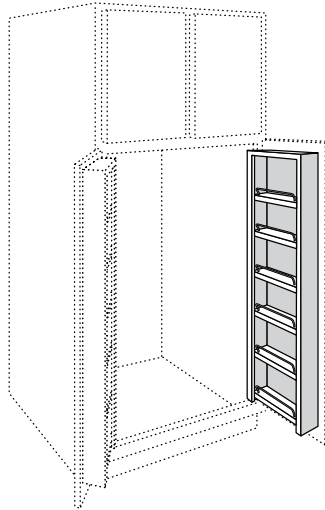

Pantry Door Shelf Kit

PDSK18

- Field installation accessory
- For use inside UT3624 X __ BUTT
- Order each door unit separately
- Can be used with PCSK36 and/or PSK36
- Natural finish unit features one fixed and five adjustable shelves with chrome rail
- Overall dimensions:
  12" wide x 45" high x 4" deep
- Not recommended for cabinets with Reduced Depth
- **Minimum filler width of 4 1/2" recommended for installation of a cabinet with this accessory next to deeper adjacent objects including cabinets, walls, appliances and countertops**