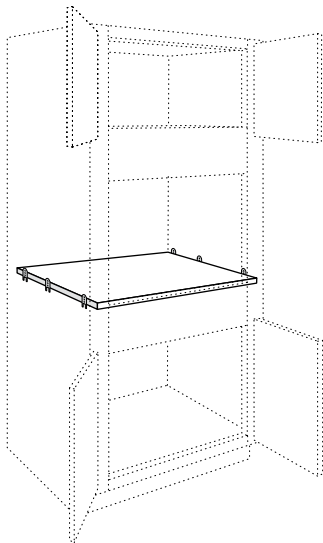

OSS27
OSS30
OSS33

- Features ¾" unfinished engineered wood shelf and six mounting clips with screws
- Will support up to 300 lbs when installed per included installation instructions
- **Refer to appliance manufacturer's specifications for adequate clearances and weight requirements**