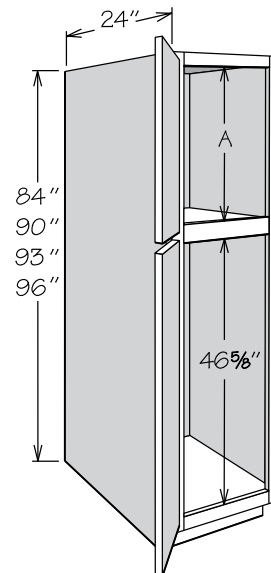

Utility Cabinet
24" Deep • 2 Doors
No Shelves

	A
84" High	26 7/8"
90" High	32 1/8"
93" High	35 7/8"
96" High	38 7/8"

- UT1224 X 84
- UT1524 X 84
- UT1824 X 84
- UT1524 X 90
- UT1824 X 90
- UT1524 X 93
- UT1824 X 93
- UT1524 X 96
- UT1824 X 96

APC
CFO
FE
■ MI
PE
RD

- UT1224 X 84 SD
- UT1524 X 84 SD
- UT1824 X 84 SD
- UT1524 X 90 SD
- UT1824 X 90 SD
- UT1524 X 93 SD
- UT1824 X 93 SD
- UT1524 X 96 SD
- UT1824 X 96 SD

- Shelving and optional interior accessories may be ordered separately – refer to Utility Cabinet Accessories for details
- Cabinet backs are pre-drilled to accept up to four Deep Roll Out Trays in lower section
- 4" inset toe kick assembly shipped inside 93" and 96" high cabinets - seam will be visible between toe kick box and side of cabinet
- **Specialty Door cabinets (SD) feature Matching Interior standard and require a specialty door selection - refer to page 58 for more details**