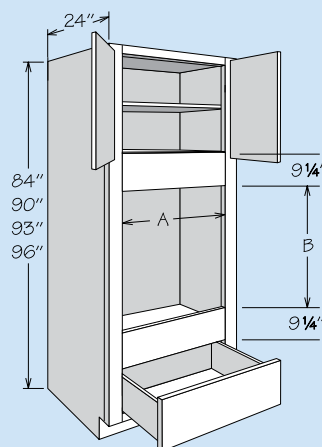

Double Oven Cabinet
2 Butt Doors • 1 Large Drawer

Number Shelves

84" High	0
90" High	1
93" High	2
96" High	2

Cut Out Dimensions	A		B	
	Actual	Max.	Actual	Max.
OVD2784 BUTT 1DDWR	20 3/4"	25"	33 7/16"	48 13/16"
OVD3084 BUTT 1DDWR	23 3/4"	28"	33 7/16"	48 13/16"
OVD3384 BUTT 1DDWR	26 3/4"	31"	33 7/16"	48 13/16"
OVD2790 AS BUTT 1DDWR	20 3/4"	25"	33 7/16"	48 7/16"
OVD3090 AS BUTT 1DDWR	23 3/4"	28"	33 7/16"	48 7/16"
OVD3390 AS BUTT 1DDWR	26 3/4"	31"	33 7/16"	48 7/16"
OVD2793 AS BUTT 1DDWR	20 3/4"	25"	33 7/16"	48 13/16"
OVD3093 AS BUTT 1DDWR	23 3/4"	28"	33 7/16"	48 13/16"
OVD3393 AS BUTT 1DDWR	26 3/4"	31"	33 7/16"	48 13/16"
OVD2796 AS BUTT 1DDWR	20 3/4"	25"	33 7/16"	48 13/16"
OVD3096 AS BUTT 1DDWR	23 3/4"	28"	33 7/16"	48 13/16"
OVD3396 AS BUTT 1DDWR	26 3/4"	31"	33 7/16"	48 13/16"

OVD2784 BUTT 1DDWR	APC
OVD3084 BUTT 1DDWR	CFO
OVD3384 BUTT 1DDWR	FE
	RD
OVD2790 AS BUTT 1DDWR	
OVD3090 AS BUTT 1DDWR	
OVD3390 AS BUTT 1DDWR	
OVD2793 AS BUTT 1DDWR	
OVD3093 AS BUTT 1DDWR	
OVD3393 AS BUTT 1DDWR	
OVD2796 AS BUTT 1DDWR	
OVD3096 AS BUTT 1DDWR	
OVD3396 AS BUTT 1DDWR	

- One large drawer
- Oven Support Shelf recommended - order separately
- Refer to appliance manufacturer's specifications for adequate clearances and required installation materials