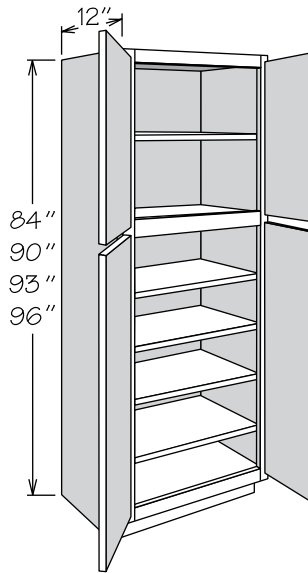

### Width

12" to 36"

**Utility Cabinet**  
12" Deep • 2 Doors  
With Adjustable Shelves

	Number Shelves Top Section	Number Shelves Lower Section
84" High	1	4
90" High	2	4
93" High	3	4
96" High	3	4

- UT1212 X 84 AS
- UT1512 X 84 AS
- UT1812 X 84 AS
- UT1512 X 90 AS
- UT1812 X 90 AS
- UT1512 X 93 AS
- UT1812 X 93 AS
- UT1512 X 96 AS
- UT1812 X 96 AS

APC
FE
■ MI
PE
RD

- UT1212 X 84 AS SD
- UT1512 X 84 AS SD
- UT1812 X 84 AS SD
- UT1512 X 90 AS SD
- UT1812 X 90 AS SD
- UT1512 X 93 AS SD
- UT1812 X 93 AS SD
- UT1512 X 96 AS SD
- UT1812 X 96 AS SD

- Full-depth adjustable shelves are 3/4" engineered wood and edge banded on front edge only
- All shelving packaged separately for field installation
- 4" inset toe kick assembly shipped inside 93" and 96" high cabinets - seam will be visible between toe kick box and side of cabinet
- **Specialty Door cabinets (SD) feature Matching Interior standard and require a specialty door selection - refer to page 58 for more details**

**Utility Cabinet**  
12" Deep • 4 Butt Doors  
With Adjustable Shelves

	Number Shelves Top Section	Number Shelves Lower Section
84" High	1	4
90" High	2	4
93" High	3	4
96" High	3	4

- UT2412 X 84 AS BUTT
- UT2412 X 90 AS BUTT
- UT2412 X 93 AS BUTT
- UT2412 X 96 AS BUTT