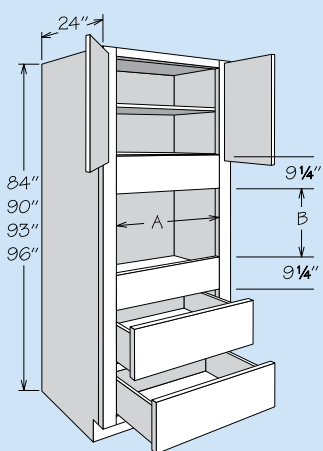

Single Oven Cabinet

2 Butt Doors • 2 Large Drawers

Number Shelves

84" High	0
90" High	1
93" High	2
96" High	2

Cut Out Dimensions	A		B	
	Actual	Max.	Actual	Max.
OVS2784 BUTT 2DDWR	20 3/4"	25"	22 1/8"	37 3/8"
OVS3084 BUTT 2DDWR	23 3/4"	28"	22 1/8"	37 3/8"
OVS3384 BUTT 2DDWR	26 3/4"	31"	22 1/8"	37 3/8"
OVS2790 AS BUTT 2DDWR	20 3/4"	25"	21 3/4"	37"
OVS3090 AS BUTT 2DDWR	23 3/4"	28"	21 3/4"	37"
OVS3390 AS BUTT 2DDWR	26 3/4"	31"	21 3/4"	37"
OVS2793 AS BUTT 2DDWR	20 3/4"	25"	22 1/8"	37 3/8"
OVS3093 AS BUTT 2DDWR	23 3/4"	28"	22 1/8"	37 3/8"
OVS3393 AS BUTT 2DDWR	26 3/4"	31"	22 1/8"	37 3/8"
OVS2796 AS BUTT 2DDWR	20 3/4"	25"	22 1/8"	37 3/8"
OVS3096 AS BUTT 2DDWR	23 3/4"	28"	22 1/8"	37 3/8"
OVS3396 AS BUTT 2DDWR	26 3/4"	31"	22 1/8"	37 3/8"

- OVS2784 BUTT 2DDWR
- OVS3084 BUTT 2DDWR
- OVS3384 BUTT 2DDWR
- OVS2790 AS BUTT 2DDWR
- OVS3090 AS BUTT 2DDWR
- OVS3390 AS BUTT 2DDWR
- OVS2793 AS BUTT 2DDWR
- OVS3093 AS BUTT 2DDWR
- OVS3393 AS BUTT 2DDWR
- OVS2796 AS BUTT 2DDWR
- OVS3096 AS BUTT 2DDWR
- OVS3396 AS BUTT 2DDWR

APC
CFO
FE
PE
RD

- Order Oven Support Shelf (OSS_) separately
- Two large drawers
- Refer to appliance manufacturer's specifications for adequate clearances and required installation materials
- Heat Shield Kit (HSK) recommended for Thermofoil door styles