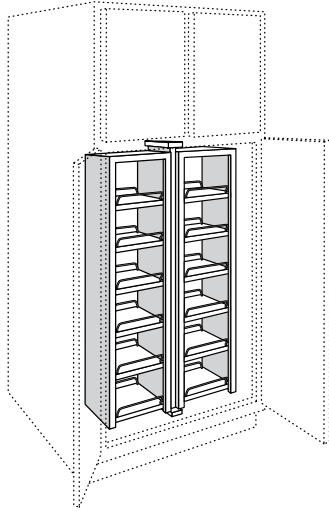

Pantry Swing Out Kit

PCSK36

- Field installation accessory
- For use inside UT3624 X __ BUTT
- Can be used with PDSK18 and/or PSK36
- Natural finish unit features two fixed and ten adjustable shelves with chrome rail
- Overall dimensions:
  25 3/4" wide x 45" high x 7 1/2" deep
- Not sized to fit cabinets with Reduced Depth
- **Minimum filler width of 4 1/2" recommended for installation of a cabinet with this accessory next to deeper adjacent objects including cabinets, walls, appliances and countertops**