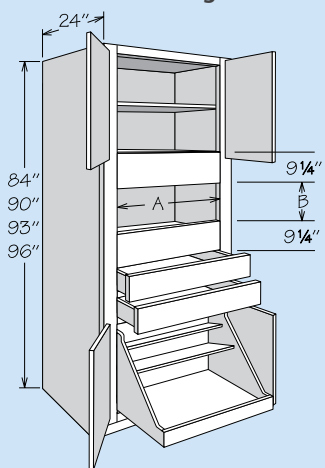

Single Oven Cabinet

4 Butt Doors • 2 Drawers
1 Pot & Pan Organizer

Number Shelves

84" High	0
90" High	1
93" High	2
96" High	2

Cut Out Dimensions	A		B	
	Actual	Max.	Actual	Max.
OVS2784 BUTT 2DWR BPPO	20 3/4"	25"	10 1/8"	25 3/8"
OVS3084 BUTT 2DWR BPPO	23 3/4"	28"	10 1/8"	25 3/8"
OVS3384 BUTT 2DWR BPPO	26 3/4"	31"	10 1/8"	25 3/8"
OVS2790 AS BUTT 2DWR BPPO	20 3/4"	25"	9 3/4"	25"
OVS3090 AS BUTT 2DWR BPPO	23 3/4"	28"	9 3/4"	25"
OVS3390 AS BUTT 2DWR BPPO	26 3/4"	31"	9 3/4"	25"
OVS2793 AS BUTT 2DWR BPPO	20 3/4"	25"	10 1/8"	25 3/8"
OVS3093 AS BUTT 2DWR BPPO	23 3/4"	28"	10 1/8"	25 3/8"
OVS3393 AS BUTT 2DWR BPPO	26 3/4"	31"	10 1/8"	25 3/8"
OVS2796 AS BUTT 2DWR BPPO	20 3/4"	25"	10 1/8"	25 3/8"
OVS3096 AS BUTT 2DWR BPPO	23 3/4"	28"	10 1/8"	25 3/8"
OVS3396 AS BUTT 2DWR BPPO	26 3/4"	31"	10 1/8"	25 3/8"

- OVS2784 BUTT 2DWR BPPO
- OVS3084 BUTT 2DWR BPPO
- OVS3384 BUTT 2DWR BPPO
- OVS2790 AS BUTT 2DWR BPPO
- OVS3090 AS BUTT 2DWR BPPO
- OVS3390 AS BUTT 2DWR BPPO
- OVS2793 AS BUTT 2DWR BPPO
- OVS3093 AS BUTT 2DWR BPPO
- OVS3393 AS BUTT 2DWR BPPO
- OVS2796 AS BUTT 2DWR BPPO
- OVS3096 AS BUTT 2DWR BPPO
- OVS3396 AS BUTT 2DWR BPPO

APC
FE
PE

- Order Oven Support Shelf (OSS_) separately
- Two standard drawers
- Organizer in natural finish solid wood and wood veneer construction
- Organizer top shelf measures 6 3/16" deep
- Organizer middle shelf measures 9 3/4" deep
- Refer to appliance manufacturer's specifications for adequate clearances and required installation materials
- Heat Shield Kit (HSK) recommended for Thermofoil door styles