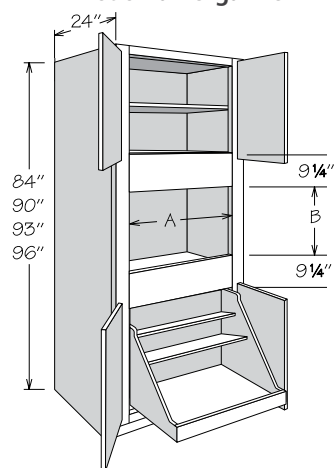

Single Oven Cabinet
4 Butt Doors
1 Pot & Pan Organizer

Cut Out Dimensions	A		B	
	Actual	Max.	Actual	Max.
OVS2784 BUTT BPPO	20 3/4"	25"	22 1/8"	37 3/8"
OVS3084 BUTT BPPO	23 3/4"	28"	22 1/8"	37 3/8"
OVS3384 BUTT BPPO	26 3/4"	31"	22 1/8"	37 3/8"
OVS2790 AS BUTT BPPO	20 3/4"	25"	21 3/4"	37"
OVS3090 AS BUTT BPPO	23 3/4"	28"	21 3/4"	37"
OVS3390 AS BUTT BPPO	26 3/4"	31"	21 3/4"	37"
OVS2793 AS BUTT BPPO	20 3/4"	25"	22 1/8"	37 3/8"
OVS3093 AS BUTT BPPO	23 3/4"	28"	22 1/8"	37 3/8"
OVS3393 AS BUTT BPPO	26 3/4"	31"	22 1/8"	37 3/8"
OVS2796 AS BUTT BPPO	20 3/4"	25"	22 1/8"	37 3/8"
OVS3096 AS BUTT BPPO	23 3/4"	28"	22 1/8"	37 3/8"
OVS3396 AS BUTT BPPO	26 3/4"	31"	22 1/8"	37 3/8"

OVS2784 BUTT BPPO	APC FE PE
OVS3084 BUTT BPPO	
OVS3384 BUTT BPPO	
OVS2790 BUTT BPPO	
OVS3090 BUTT BPPO	
OVS3390 BUTT BPPO	
OVS2793 BUTT BPPO	
OVS3093 BUTT BPPO	
OVS3393 BUTT BPPO	
OVS2796 BUTT BPPO	
OVS3096 BUTT BPPO	
OVS3396 BUTT BPPO	

- Order Oven Support Shelf (OSS_) separately
- Organizer in natural finish solid wood and wood veneer construction
- Organizer top shelf measures 6 7/16" deep
- Organizer middle shelf measures 9 3/4" deep
- Refer to appliance manufacturer's specifications for adequate clearances and required installation materials
- Heat Shield Kit (HSK) recommended for Thermofoil door styles

TALL CABINETS