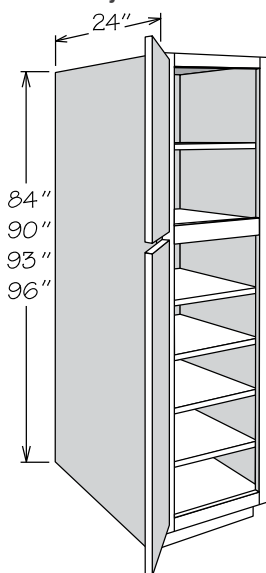

Utility Cabinet
24" Deep • 2 Doors
With Adjustable Shelves

	Number Shelves	Number Shelves
	Top Section	Lower Section
84" High	1	4
90" High	2	4
93" High	3	4
96" High	3	4

- UT1224 X 84 AS
- UT1524 X 84 AS
- UT1824 X 84 AS
- UT1524 X 90 AS
- UT1824 X 90 AS
- UT1524 X 93 AS
- UT1824 X 93 AS
- UT1524 X 96 AS
- UT1824 X 96 AS

- UT1224 X 84 AS SD
- UT1524 X 84 AS SD
- UT1824 X 84 AS SD
- UT1524 X 90 AS SD
- UT1824 X 90 AS SD
- UT1524 X 93 AS SD
- UT1824 X 93 AS SD
- UT1524 X 96 AS SD
- UT1824 X 96 AS SD

- Full-depth adjustable shelves are 3/4" engineered wood and edge banded on front edge only
- All shelving packaged separately for field installation
- 4" inset toe kick assembly shipped inside 93" and 96" high cabinets - seam will be visible between toe kick box and side of cabinet
- **Specialty Door cabinets (SD) feature Matching Interior standard and require a specialty door selection - refer to page 58 for more details**

APC
FE
■ MI
PE
RD