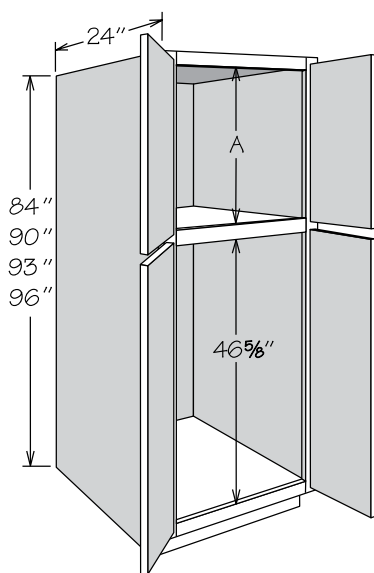

Utility Cabinet
24" Deep • 4 Butt Doors
No Shelves

	A
84" High	26 7/8"
90" High	32 1/8"
93" High	35 1/8"
96" High	38 1/8"

- UT2424 X 84 BUTT
- UT3024 X 84 BUTT
- UT3624 X 84 BUTT
- UT2424 X 90 BUTT
- UT3024 X 90 BUTT
- UT3624 X 90 BUTT
- UT2424 X 93 BUTT
- UT3024 X 93 BUTT
- UT3624 X 93 BUTT
- UT2424 X 96 BUTT
- UT3024 X 96 BUTT
- UT3624 X 96 BUTT

- UT2424 X 84 BUTT SD
- UT3024 X 84 BUTT SD
- UT3624 X 84 BUTT SD
- UT2424 X 90 BUTT SD
- UT3024 X 90 BUTT SD
- UT3624 X 90 BUTT SD
- UT2424 X 93 BUTT SD
- UT3024 X 93 BUTT SD
- UT3624 X 93 BUTT SD
- UT2424 X 96 BUTT SD
- UT3024 X 96 BUTT SD
- UT3624 X 96 BUTT SD

- Shelving and optional interior accessories may be ordered separately – refer to Utility Cabinet Accessories for details
- Cabinet backs are pre-drilled to accept up to four Deep Roll Out Trays in lower section
- 4" inset toe kick assembly shipped inside 93" and 96" high cabinets - seam will be visible between toe kick box and side of cabinet
- **Specialty Door cabinets (SD) feature Matching Interior standard and require a specialty door selection - refer to page 58 for more details**

APC
CFO
FE
■ MI
PE
RD