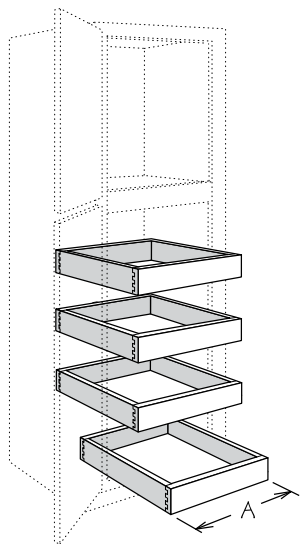

Tall Cabinet

Deep Roll Out Tray Kit or
4 Pack Deep Roll Out Tray Kit

	A
DROT12	7 3/4"
DROT15	10 3/4"
DROT18	13 3/4"
DROT24	19 3/4"
DROT30	25 3/4"
DROT36	31 3/4"

Deep Roll Out Tray Kit

- DROT12
- DROT15
- DROT18
- DROT24
- DROT30
- DROT36

4 Pack Deep Roll Out Tray Kit

- DROT12-4K
- DROT15-4K
- DROT18-4K
- DROT24-4K
- DROT30-4K
- DROT36-4K

- Field installation accessory
- Natural finish dovetail drawer with MDF bottom
- Includes Deep Roll Out Tray, all glide hardware and installation instructions

RD