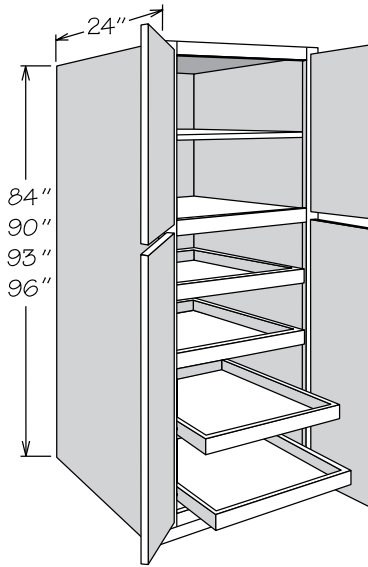

Utility Cabinet

24" Deep • 4 Butt Doors
With Deep Roll Out Trays

	Number Shelves Top Section	Number Deep Roll Out Trays
84" High	1	4
90" High	2	4
93" High	3	4
96" High	3	4

■ UT2424 X 84 4ROT BUTT	APC
■ UT3024 X 84 4ROT BUTT	FE
■ UT3624 X 84 4ROT BUTT	MI
	PE
	RD
■ UT2424 X 90 4ROT BUTT	
■ UT3024 X 90 4ROT BUTT	
■ UT3624 X 90 4ROT BUTT	
■ UT2424 X 93 4ROT BUTT	
■ UT3024 X 93 4ROT BUTT	
■ UT3624 X 93 4ROT BUTT	
■ UT2424 X 96 4ROT BUTT	
■ UT3024 X 96 4ROT BUTT	
■ UT3624 X 96 4ROT BUTT	

- UT2424 X 84 4ROT BUTT SD
- UT3024 X 84 4ROT BUTT SD
- UT3624 X 84 4ROT BUTT SD
- UT2424 X 90 4ROT BUTT SD
- UT3024 X 90 4ROT BUTT SD
- UT3624 X 90 4ROT BUTT SD
- UT2424 X 93 4ROT BUTT SD
- UT3024 X 93 4ROT BUTT SD
- UT3624 X 93 4ROT BUTT SD
- UT2424 X 96 4ROT BUTT SD
- UT3024 X 96 4ROT BUTT SD
- UT3624 X 96 4ROT BUTT SD

- Full-depth adjustable shelves are 3/4" engineered wood and edge banded on front edge only
- All shelving and Deep Roll Out Trays packaged separately for field installation
- 4" inset toe kick assembly shipped inside 93" and 96" high cabinets - seam will be visible between toe kick box and side of cabinet
- **Specialty Door cabinets (SD) feature Matching Interior standard and require a specialty door selection - refer to page 58 for more details**