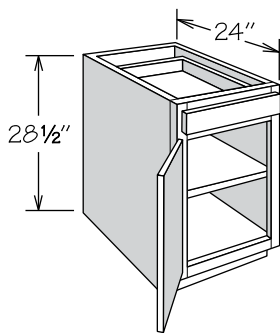

Desk Door Cabinet
1 Door, 1 Drawer
24" Deep

DDO1224 DDO1524 DDO1824 DDO2124	APC
	CFO
	FE
	PE
	RD
	RTK

- One full-depth adjustable shelf
- May be accessorized with one Deep Roll Out Tray (DROT)
- Recommend mounting Deep Roll Out Tray on cabinet floor