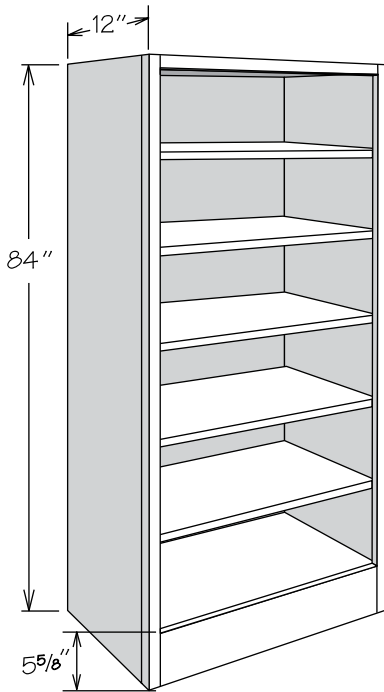

Tall Bookshelves
84" High