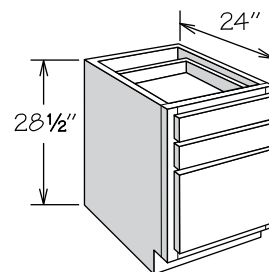

Desk Drawer Cabinet
24" Deep

DDR1224 DDR1524 DDR1824 DDR2124 DDR2424	APC
	CFO
	FE
	PE
	RD
	RTK

- One large and two standard drawers
- Large drawer cannot be used as a file drawer