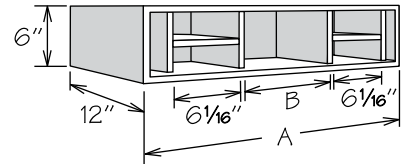

**Shelf Under Cabinet Organizer
27" & 30 Wide"**

	A	B
SUCO27	27"	8 7/8"
SUCO30	30"	11 3/8"

SUCO27 SUCO30

- SUCO27 installs below 27" wide Wall cabinet
- SUCO30 installs below 30" wide Wall cabinet
- Features 1/2" veneered engineered wood finished to match cabinet exterior
- Flush sides with no face frame or 1/4" reveals
- Opening is 5" high