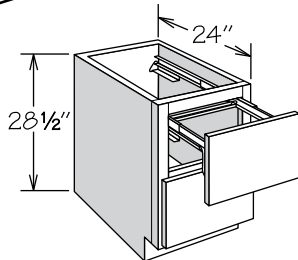

File Drawer Base Cabinet
24" Deep

FDB1824	APC
	FE
	PE
	RTK

- Features two file drawers
- Will accept letter or legal-size hanging files
- Not available with CushionClose
- Features hanging file tracks with no sides or bottom