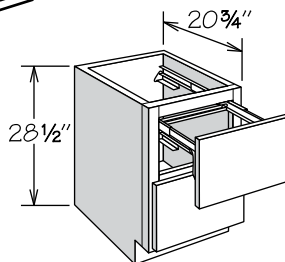

## Dimensions

Width	Height	Depth
12" to 36"	28½" to 96"	12" to 24" (Reduced Depth optional on select cabinets)

**Desk Base Cabinets**

Desk Base cabinets are 12" to 24" wide, 28 1/2" high and 20 3/4" or 24" deep.

Cathedral doors are not available on Desk Base cabinets.

Single door Desk Base cabinets are hinged left and can be reversed in the field.

Inset toe kick construction requires BTK8 matching toe kick – must be ordered separately.

**File Drawer Base Cabinet**  
21" Deep

FDB1821

APC
FE
PE
RTK

- Features two file drawers
- Will accept letter or legal-size hanging files
- Not available with CushionClose
- Features hanging file tracks with no sides or bottom