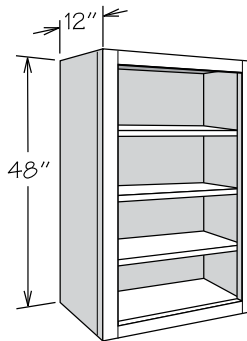

**Wall Bookshelves
48" High**

BSPLY1848 BSPLY2448 BSPLY3048 BSPLY3648	FE
	ID
	RD

- All Plywood Construction standard
- Interior finished to match cabinet exterior
- Features three adjustable 3/4" plywood shelves
- Shelving packaged separately for field installation