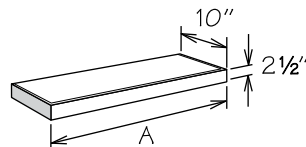

Floating Shelf

SKU	A	Max. Load
FLSH2410	24"	30 lbs.
FLSH3010	30"	37 lbs.
FLSH3610	36"	45 lbs.
FLSH4210	42"	52 lbs.
FLSH4810	48"	60 lbs.