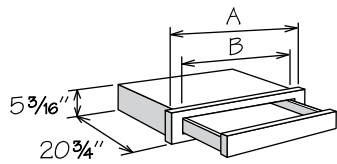

Kneehole Drawer Cabinet

	A	B	Max. Trim
KDC27/21	27"	17 3/4"	21" (3" each side)
KDC33/27	33"	23 3/4"	27" (3" each side)
KDC36/33	36"	29 3/4"	33" (1 1/2" each side)

KDC27/21 KDC33/27 KDC36/33	RD

- Designed for Desk or Vanity installation
- Drawer front complements door style
- Field trimmable in depth to 18" or Reduced Depth Option is available to a minimum of 12"
- Field trimmable in height to 4 3/4"