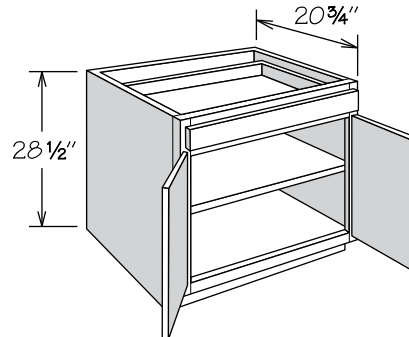

**Desk Base Cabinet**  
1 Factory Installed Wastebasket  
21" Deep

DWBT1821

APC
FE
PE
RTK

- Full-height door
- Features one white plastic 35-quart capacity bin
- Wastebasket rests in a natural maple plywood frame
- Frame slides on full-access glides, not available with CushionClose
- Includes bag storage tray at rear
- Decorative hardware strongly recommended
- Storage tray NOT dishwasher safe
- Wastebasket lid may be ordered separately

**Desk Door Cabinet**  
1 Door, 1 Drawer  
21" Deep

DDO1221  
DDO1521  
DDO1821  
DDO2121

APC
CFO
FE
PE
RD
RTK

- One full-depth adjustable shelf
- May be accessorized with one Deep Roll Out Tray (DROT)
- Recommend mounting Deep Roll Out Tray on cabinet floor

**Desk Door Cabinet**  
2 Doors, 1 Drawer  
21" Deep

DDO2421 BUTT

APC
CFO
FE
PE
RD
RTK

- One full-depth adjustable shelf
- May be accessorized with one Deep Roll Out Tray (DROT)
- Recommend mounting Deep Roll Out Tray on cabinet floor