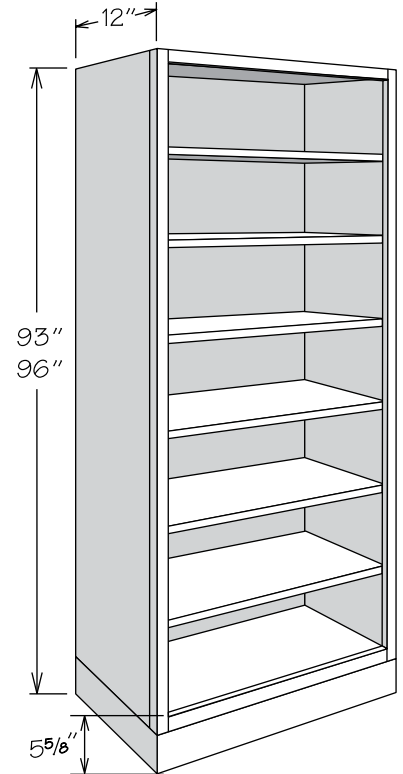

## Dimensions

Width	Height	Depth
12" to 36"	28½" to 96"	12" to 24" (Reduced Depth optional on select cabinets)

**Desk Base Cabinets**

Desk Base cabinets are 12" to 24" wide, 28 1/2" high and 20 3/4" or 24" deep.

Cathedral doors are not available on Desk Base cabinets.

Single door Desk Base cabinets are hinged left and can be reversed in the field.

**Wall Bookshelves  
60" High**

BSPLY1860 BSPLY2460 BSPLY3060 BSPLY3660	FE
	ID
	RD

- All Plywood Construction standard
- Interior finished to match cabinet exterior
- Features four adjustable 3/4" plywood shelves
- Shelving packaged separately for field installation

**Tall Bookshelves**  
84" High

**Tall Bookshelves**  
90" High

**Tall Bookshelves**  
93" & 96" High

BSPPLY1884  
BSPPLY2484  
BSPPLY3084  
BSPPLY3684

FE
ID
RD

- All Plywood Construction standard
- Interior finished to match cabinet exterior
- Flush furniture toe kick
- Features five adjustable 3/4" plywood shelves
- Shelving packaged separately for field installation