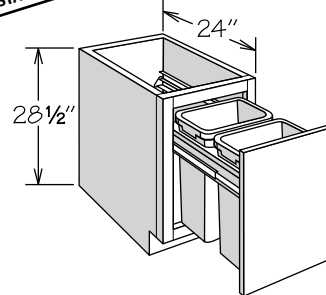

**Desk Door Cabinet**  
2 Doors, 1 Drawer  
21" Deep

DDO2421 BUTT

APC
CFO
FE
PE
RD
RTK

- One full-depth adjustable shelf
- May be accessorized with one Deep Roll Out Tray (DROT)
- Recommend mounting Deep Roll Out Tray on cabinet floor

**Desk Drawer Cabinet**  
21" Deep

DDR1221 DDR1521 DDR1821 DDR2121 DDR2421	APC
	CFO
	FE
	PE
	RD
	RTK

- One large and two standard drawers
- Large drawer cannot be used as a file drawer

**File Drawer Base Cabinet**  
24" Deep

FDB1824	APC
	FE
	PE
	RTK

- Features two file drawers
- Will accept letter or legal-size hanging files
- Not available with CushionClose
- Features hanging file tracks with no sides or bottom

**Desk Base Cabinet**  
2 Factory Installed Wastebaskets  
24" Deep