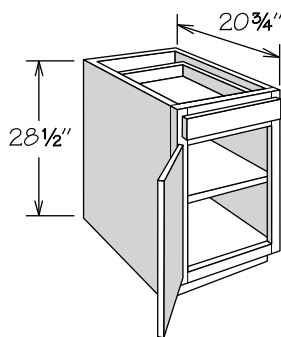

**Desk Base Cabinets**

Desk Base cabinets are 12" to 24" wide, 28 1/2" high and 20 3/4" or 24" deep.

Cathedral doors are not available on Desk Base cabinets.

Single door Desk Base cabinets are hinged left and can be reversed in the field.

**Desk Base Cabinet**  
1 Factory Installed Wastebasket  
21" Deep

DWBT1821

APC
FE
PE
RTK

- Full-height door
- Features one white plastic 35-quart capacity bin
- Wastebasket rests in a natural maple plywood frame
- Frame slides on full-access glides, not available with CushionClose
- Includes bag storage tray at rear
- Decorative hardware strongly recommended
- Storage tray NOT dishwasher safe
- Wastebasket lid may be ordered separately

**Desk Door Cabinet**  
1 Door, 1 Drawer  
21" Deep

DDO1221  
DDO1521  
DDO1821  
DDO2121

APC
CFO
FE
PE
RD
RTK

- One full-depth adjustable shelf
- May be accessorized with one Deep Roll Out Tray (DROT)
- Recommend mounting Deep Roll Out Tray on cabinet floor

**Desk Door Cabinet**  
2 Doors, 1 Drawer  
21" Deep

DDO2421 BUTT

APC
CFO
FE
PE
RD
RTK

- One full-depth adjustable shelf
- May be accessorized with one Deep Roll Out Tray (DROT)
- Recommend mounting Deep Roll Out Tray on cabinet floor