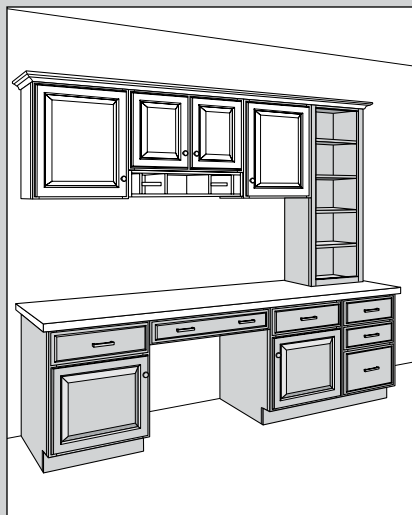

Desk Base Cabinets

Desk Base cabinets are 12" to 24" wide, 28 1/2" high and 20 3/4" or 24" deep.

Cathedral doors are not available on Desk Base cabinets.

Single door Desk Base cabinets are hinged left and can be reversed in the field.

Inset toe kick construction requires BTK8 matching toe kick – must be ordered separately.