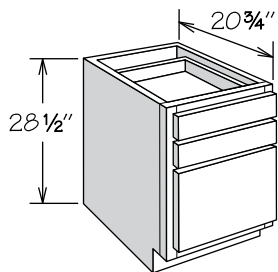

Desk Drawer Cabinet
21" Deep

DDR1221 DDR1521 DDR1821 DDR2121 DDR2421	APC
	CFO
	FE
	PE
	RD
	RTK

- One large and two standard drawers
- Large drawer cannot be used as a file drawer