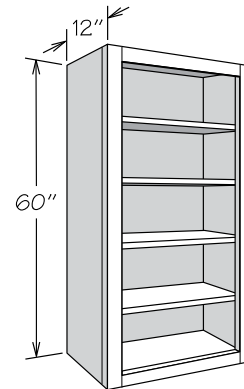

**Wall Bookshelves
60" High**

BSPLY1860 BSPLY2460 BSPLY3060 BSPLY3660	FE
	ID
	RD

- All Plywood Construction standard
- Interior finished to match cabinet exterior
- Features four adjustable 3/4" plywood shelves
- Shelving packaged separately for field installation