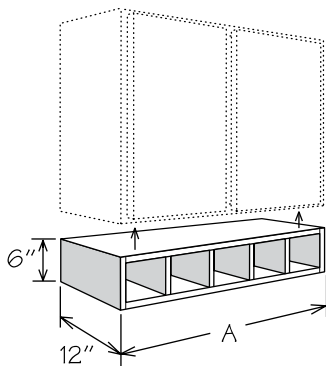

Storage Cube

	A
SC30	30"
SC36	36"
SC42	42"

- Designed for horizontal or vertical installation
- Vertical installation may require the use of fillers and/or molding which must be ordered separately
- Opening size is 5" wide x 4 1/2" high (horizontal) which will accommodate various storage needs
- Features 3/4" veneered engineered wood finished to match cabinet exterior
- Interior finished to match cabinet exterior
- Flush sides with no face frame or 1/4" reveals
- Cannot be retrofitted with Spice Drawer cabinet drawers

Floating Shelf

SKU	A	Max. Load
FLSH2410	24"	30 lbs.
FLSH3010	30"	37 lbs.
FLSH3610	36"	45 lbs.
FLSH4210	42"	52 lbs.
FLSH4810	48"	60 lbs.