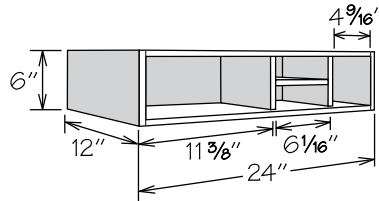

**Shelf Under Cabinet Organizer
24 Wide"**

SUCO24

- SUCO24 installs below 24" wide Wall cabinet
- Features 1/2" veneered engineered wood finished to match cabinet exterior
- Flush sides with no face frame or 1/4" reveals
- Opening is 5" high