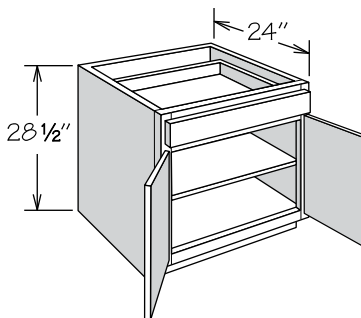

DWB1824	APC
	FE
	PE
	RTK

- Full-height door
- Features two white plastic 35-quart capacity bins
- Wastebaskets rest in a natural maple plywood frame
- Frame slides on full-access glides, not available with CushionClose
- Decorative hardware strongly recommended
- Wastebasket lids may be ordered separately

**Desk Door Cabinet**  
1 Door, 1 Drawer  
24" Deep

DDO1224 DDO1524 DDO1824 DDO2124	APC
	CFO
	FE
	PE
	RD
	RTK

- One full-depth adjustable shelf
- May be accessorized with one Deep Roll Out Tray (DROT)
- Recommend mounting Deep Roll Out Tray on cabinet floor

**Desk Door Cabinet**  
2 Doors, 1 Drawer  
24" Deep

DDO2424 BUTT	APC
	CFO
	FE
	PE
	RD
	RTK

- One full-depth adjustable shelf
- May be accessorized with one Deep Roll Out Tray (DROT)
- Recommend mounting Deep Roll Out Tray on cabinet floor