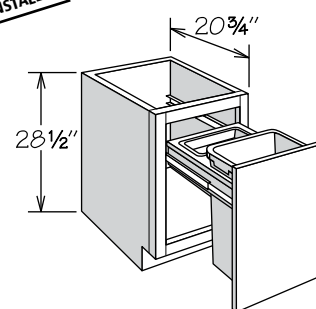

**Desk Base Cabinets**

Desk Base cabinets are 12" to 24" wide, 28 1/2" high and 20 3/4" or 24" deep.

Cathedral doors are not available on Desk Base cabinets.

Single door Desk Base cabinets are hinged left and can be reversed in the field.

Inset toe kick construction requires BTK8 matching toe kick – must be ordered separately.

**File Drawer Base Cabinet**  
21" Deep

FDB1821

APC
FE
PE
RTK

- Features two file drawers
- Will accept letter or legal-size hanging files
- Not available with CushionClose
- Features hanging file tracks with no sides or bottom

**Desk Base Cabinet**  
1 Factory Installed Wastebasket  
21" Deep

DWBT1821

APC
FE
PE
RTK

- Full-height door
- Features one white plastic 35-quart capacity bin
- Wastebasket rests in a natural maple plywood frame
- Frame slides on full-access glides, not available with CushionClose
- Includes bag storage tray at rear
- Decorative hardware strongly recommended
- Storage tray NOT dishwasher safe
- Wastebasket lid may be ordered separately

**Desk Door Cabinet**  
1 Door, 1 Drawer  
21" Deep

DDO1221  
DDO1521  
DDO1821  
DDO2121

APC
CFO
FE
PE
RD
RTK

- One full-depth adjustable shelf
- May be accessorized with one Deep Roll Out Tray (DROT)
- Recommend mounting Deep Roll Out Tray on cabinet floor