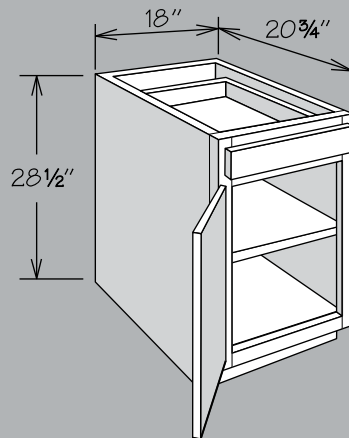

## Dimensions

Width	Height	Depth
12" to 36"	28½" to 96"	12" to 24" (Reduced Depth optional on select cabinets)

## SKU Coding

DDO	18	21
Cabinet Type (e.g., DDO= Desk Door Cabinet)	width in inches	depth in inches

**Desk Base Cabinets**

Desk Base cabinets are 12" to 24" wide, 28 1/2" high and 20 3/4" or 24" deep.

Cathedral doors are not available on Desk Base cabinets.

Single door Desk Base cabinets are hinged left and can be reversed in the field.