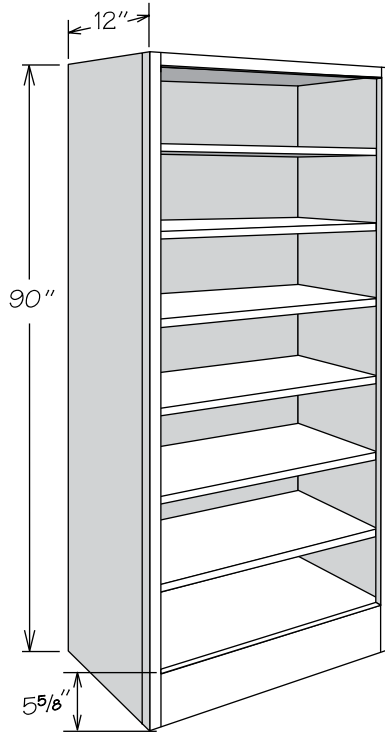

## Dimensions

Width	Height	Depth
12" to 36"	28½" to 96"	12" to 24" (Reduced Depth optional on select cabinets)

**Desk Base Cabinets**

Desk Base cabinets are 12" to 24" wide, 28 1/2" high and 20 3/4" or 24" deep.

Cathedral doors are not available on Desk Base cabinets.

Single door Desk Base cabinets are hinged left and can be reversed in the field.

**Wall Bookshelves  
60" High**

BSPLY1860 BSPLY2460 BSPLY3060 BSPLY3660	FE
	ID
	RD

- All Plywood Construction standard
- Interior finished to match cabinet exterior
- Features four adjustable 3/4" plywood shelves
- Shelving packaged separately for field installation

**Tall Bookshelves**  
84" High

**Tall Bookshelves**  
90" High

**Tall Bookshelves**  
93" & 96" High

BSPPLY1884  
BSPPLY2484  
BSPPLY3084  
BSPPLY3684

FE
ID
RD

- All Plywood Construction standard
- Interior finished to match cabinet exterior
- Flush furniture toe kick
- Features five adjustable 3/4" plywood shelves
- Shelving packaged separately for field installation