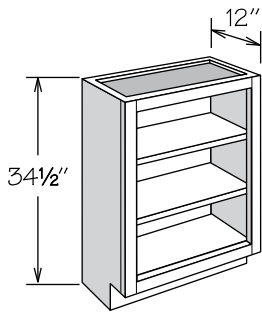

**Base Bookshelf
34 1/2" High**

BSPLY2434	FE
	ID
	RD
	RTK

- All Plywood Construction standard
- Interior finished to match cabinet exterior
- Features two adjustable 3/4" plywood shelves
- Shelving packaged separately for field installation