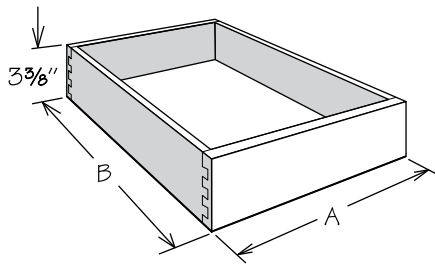

Deep Roll Out Tray Kit

		RD	A	B
DROT12	DROT1221		7 3/4"	21"
DROT15	DROT1521		10 3/4"	21"
DROT18	DROT1821		13 3/4"	21"
DROT21	DROT2421		16 3/4"	21"
DROT24			19 3/4"	21"
			DROT1221	7 3/4"
			DROT1521	10 3/4"
			DROT1821	13 3/4"
			DROT2421	19 3/4"

- Field installation accessory
- Includes tray, all glide hardware and installation instructions
- DROT_21 for use in 21" deep desk or vanity cabinets