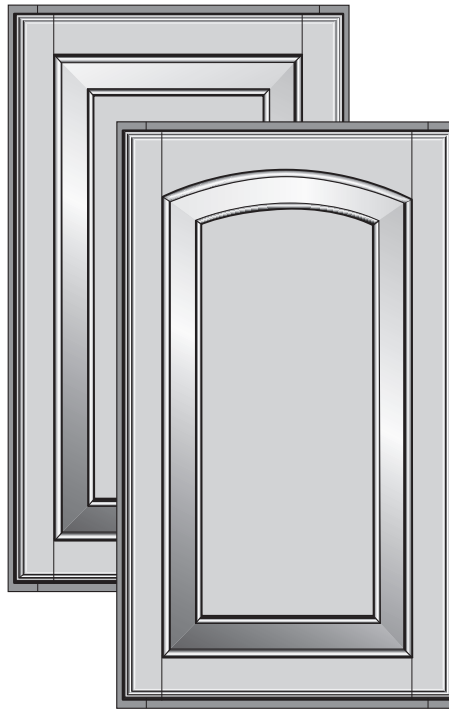

WINCHESTER CHERRY, HICKORY & OAK

Species	Cherry, Hickory & Oak
Door Description	Raised Panel
Drawer Front	Detailed Slab
Door Rail & Stile Width	2 1/4"
Wall Door Style	Cathedral & Square
Overlay	Full Overlay Door (FOL)
Hinge	Full Overlay
Hardware	Requires Decorative Hardware (see page 219 for restrictions)

CONSTRUCTION, SPECIES & FINISHES

Species	Cherry		Hickory		Oak	
	Door Panel	Door Stile & Rail	Door Panel	Door Stile & Rail	Door Panel	Door Stile & Rail
Door Panel	Solid		Solid		Solid	
Door Stile & Rail	Solid		Solid		Solid	
Drawer Front	Solid		Solid		Solid	
Wall Door Style	Cathedral	Square	Cathedral	Square	Cathedral	Square
Bordeaux	C6BDF	K6BDF				
Chocolate Glaze*	C6CDF	K6CDF				
Honey					C1HDF	K1HDF
Java	C6KDF	K6KDF				
Natural			C9NDF	K9NDF		
Spice	C6SDF	K6SDF	C9SDF	K9SDF		
Tawny					C1TDF	K1TDF

*Premium Finish (refer to page 49 for details)