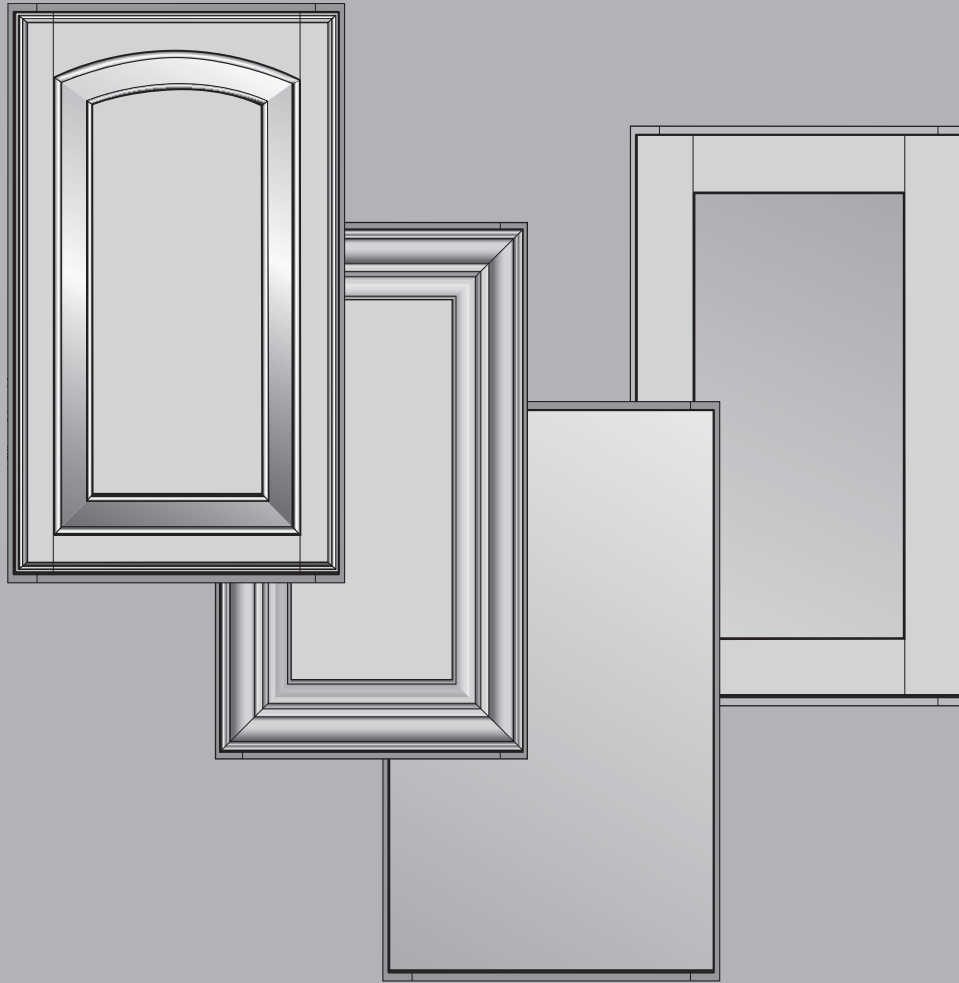

Door Style Collections

McKinley Collection

McKinley doors have 3" wide stiles and rails. Due to the increased width, this door style requires Standard Overlay (SOL) Decorative Glass Inserts.

Door Cross Section

5-Piece Standard Drawer Front

Standard Drawer Cross Section

5-Piece Large Drawer Front

Large Drawer Cross Section

MCKINLEY COLLECTION

Species	Maple, Painted & Cherry
Door Description	Mitered with Raised Panel
Drawer Front	Mitered 5-Piece
Door Rail & Stile Width	3"
Wall Door Style	Square
Overlay	Full Overlay Door (FOL)
Hinge	Deep Full Overlay
Hardware	Requires Decorative Hardware (see page 219 for restrictions)