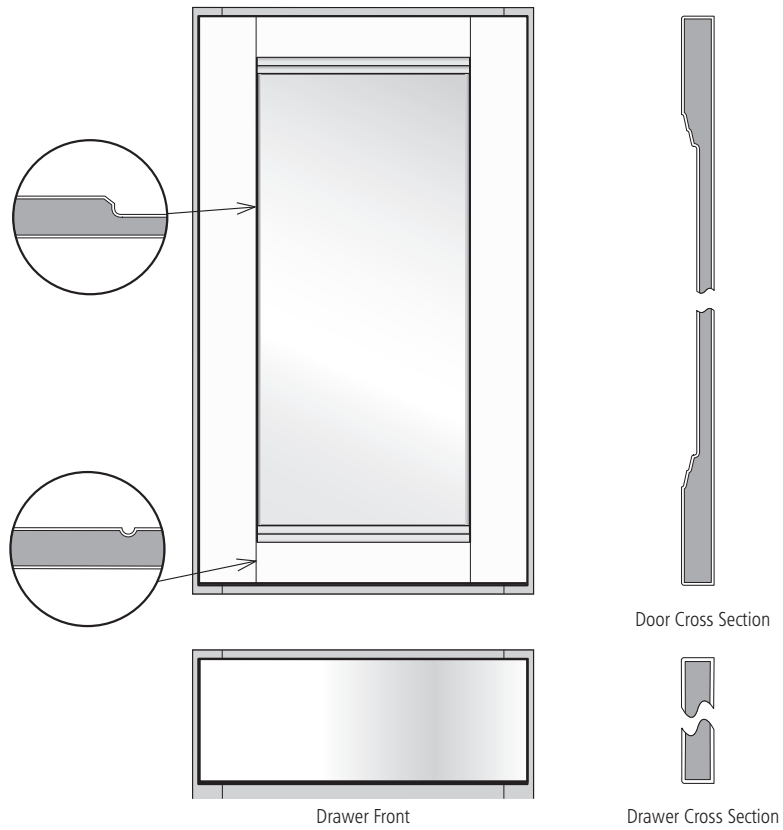

SOLANA THERMOFOIL	
Species	Thermofoil
Door Description	Recessed Panel
Drawer Front	Slab
Door Rail & Stile Width	3"
Wall Door Style	Square
Overlay	Full Overlay Door (FOL)
Hinge	Deep Full Overlay
Hardware	Requires Decorative Hardware (see page 219 for restrictions)

CONSTRUCTION, SPECIES & FINISH	
Species	Thermofoil
Door Panel	Thermofoil Wrapped MDF
Door Stile & Rail	Thermofoil Wrapped MDF
Drawer Front	Thermofoil Wrapped MDF
Linen	38MWS