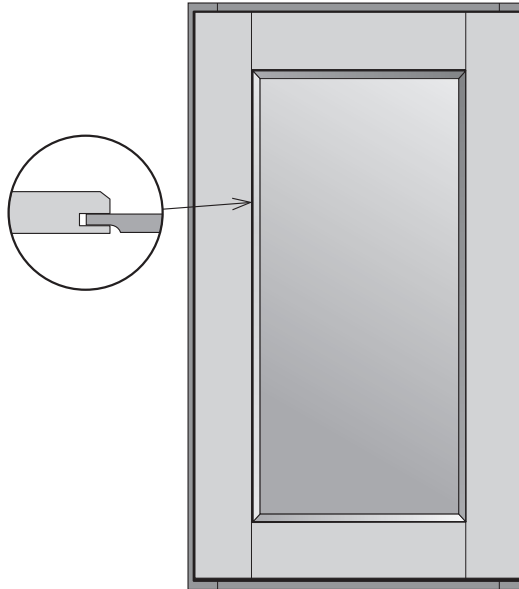

Mission Collection

Mission doors have 3" wide stiles and rails. Due to the increased width, this door style requires Standard Overlay (SOL) Decorative Glass Inserts.