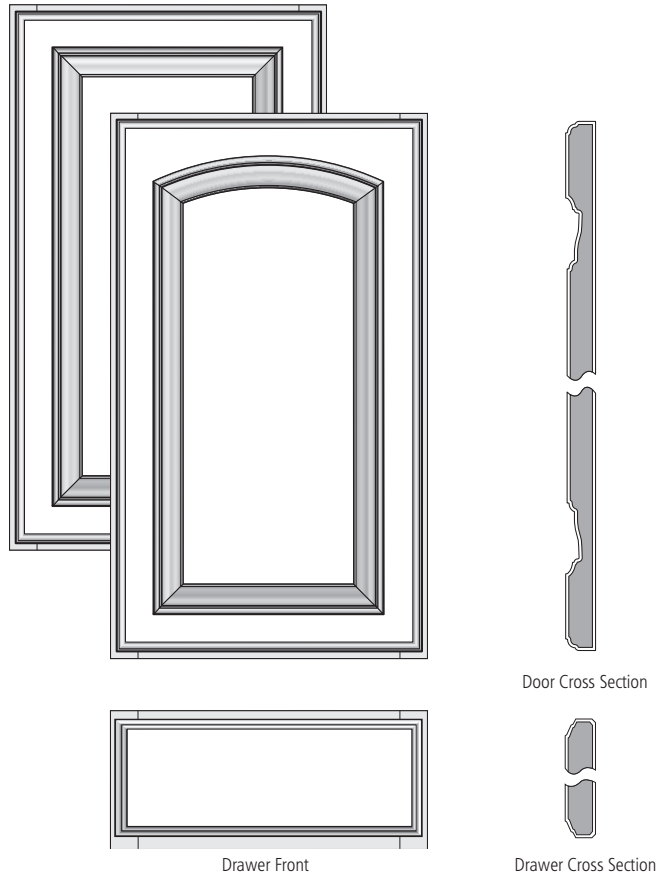

GROVE IN THERMOFOIL	
Species	Thermofoil
Door Description	Raised Panel
Drawer Front	Detailed Slab
Door Rail & Stile Width	2 1/4"
Wall Door Style	Cathedral & Square
Overlay	Full Overlay Door (FOL)
Hinge	Full Overlay
Hardware	Requires Decorative Hardware (see page 219 for restrictions)

CONSTRUCTION, SPECIES & FINISH		
Species	Thermofoil	
Door Panel	Thermofoil Wrapped MDF	
Door Stile & Rail	Thermofoil Wrapped MDF	
Drawer Front	Thermofoil Wrapped MDF	
Wall Door Style	Cathedral	Square
Linen	Q5WRA	I5W