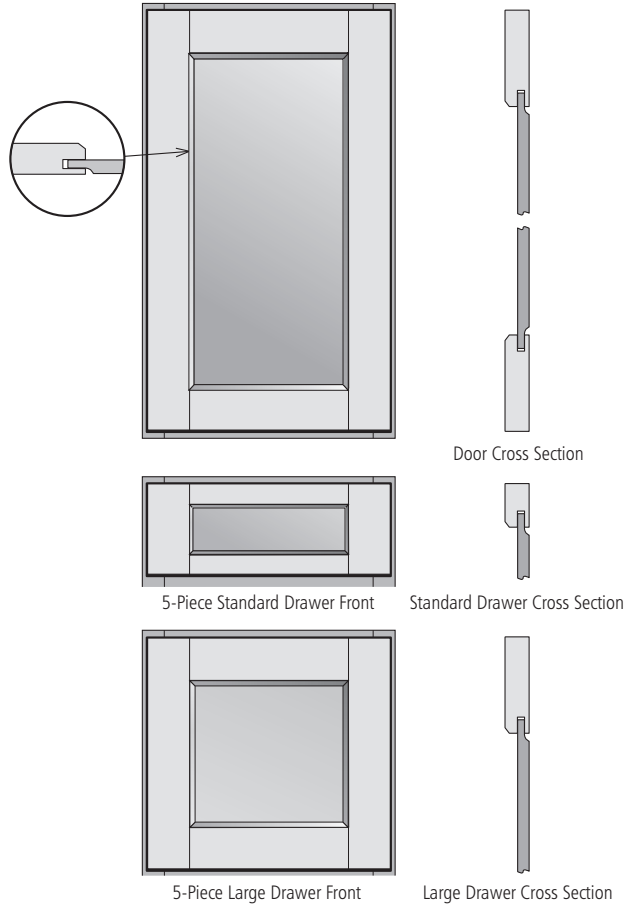

Mission with Drawer Front Option Collection

Mission doors have 3" wide stiles and rails. Due to the increased width, this door style requires Standard Overlay (SOL) Decorative Glass Inserts.

MISSION W/ DFO COLLECTION	
Species	Maple, Painted, Cherry & Oak
Door Description	Recessed Panel
Drawer Front	5-Piece with Recessed Panel
Door Rail & Stile Width	3"
Wall Door Style	Square
Overlay	Full Overlay Door (FOL)
Hinge	Deep Full Overlay
Hardware	Requires Decorative Hardware (see page 219 for restrictions)

CONSTRUCTION, SPECIES & FINISHES				
Species	Maple	Painted	Cherry	Oak
Door Panel	Solid	MDF	Solid	Solid
Door Stile & Rail	Solid	Solid	Solid	Solid
Drawer Front	Solid	Solid	Solid	Solid
Auburn Glaze*	42MRE			
Bordeaux			42CBS	
Chocolate Glaze*			42CSC	
Coffee Glaze*	42MHD			
Cognac	42MRS			
Espresso	42MJS			42OJS
Honey				42OHS
Java			42CKS	
Linen*		42MPS		
Mocha Glaze*	42MSC			
Natural	42MNS			
Silk*		42MGS		
Spice	42MSS		42CSS	
Stone*		42MYS		
Tawny				42OTS
Wheat	42MHS			

*Premium Finish (refer to page 49 for details)