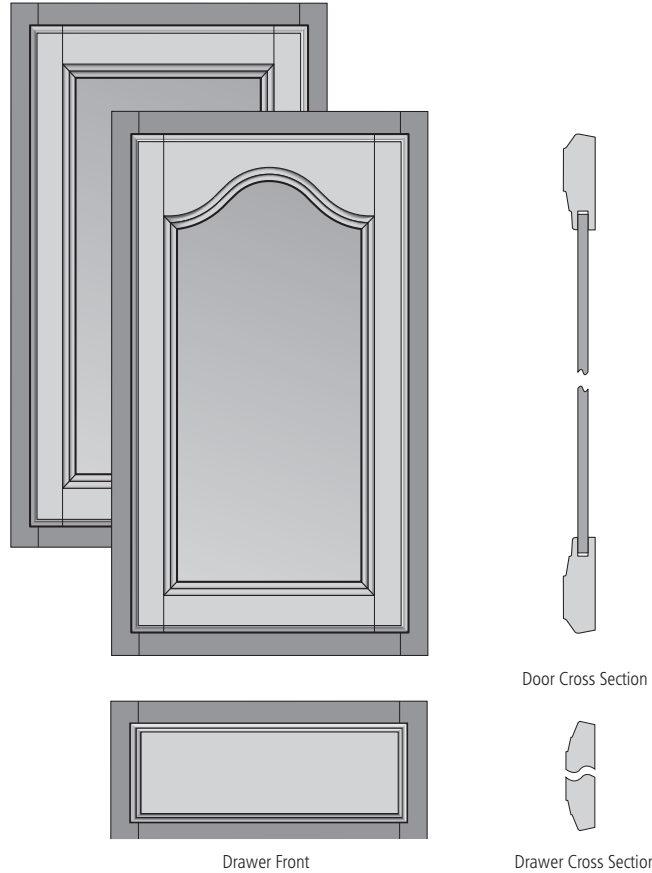

Dominion Collection

DOOR STYLES

DOMINION COLLECTION	
Species	Maple, Painted, Cherry & Oak
Door Description	Flat Panel
Drawer Front	Detailed Slab
Door Rail & Stile Width	2 1/4"
Wall Door Style	Cathedral & Square
Overlay	Standard Overlay Door (SOL)
Hinge	Standard Overlay
Hardware	Decorative Hardware Strongly Recommended (see page 219 for restrictions)

CONSTRUCTION, SPECIES & FINISHES							
Species	Maple		Painted	Cherry		Oak	
Door Panel	Veneer		HDF	Veneer		Veneer	
Door Stile & Rail	Solid		Solid	Solid		Solid	
Drawer Front	Solid		Solid	Solid		Solid	
Wall Door Style	Cathedral	Square	Square	Cathedral	Square	Cathedral	Square
Auburn Glaze*	E3E	Y3E					
Bordeaux				E6B	Y6B		
Butterscotch Glaze*			Y3A				
Chocolate Glaze*				E6C	Y6C		
Coffee Glaze*	E3D	Y3D					
Cognac	E3R	Y3R					
Espresso	E3J	Y3J					
Hazelnut Glaze*			Y3Z				
Honey						E1H	Y1H
Java				E6K	Y6K		
Linen*			Y3P				
Mocha Glaze*	E3C	Y3C					
Natural	E3N	Y3N					
Silk*			Y3G				
Spice	E3S	Y3S		E6S	Y6S		
Stone*			Y3Y				
Tawny						E1T	Y1T
Wheat	E3H	Y3H					

*Premium Finish (refer to page 49 for details)