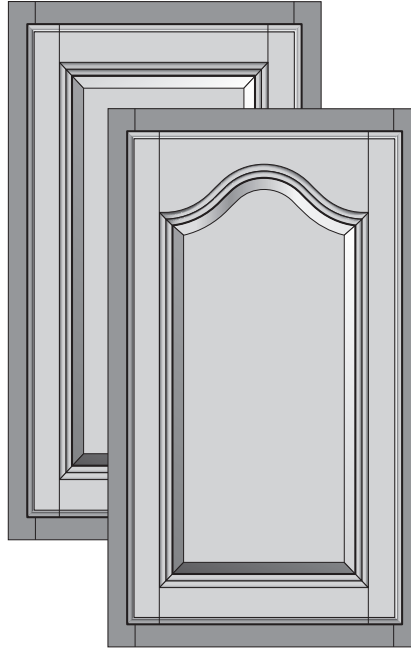

Bluemont Collection

BLUEMONT COLLECTION

Species	Maple, Cherry & Oak
Door Description	Raised Panel
Drawer Front	Detailed Slab
Door Rail & Stile Width	2 1/4"
Wall Door Style	Cathedral & Square
Overlay	Standard Overlay Door (SOL)
Hinge	Standard Overlay
Hardware	Decorative Hardware Strongly Recommended (see page 219 for restrictions)

CONSTRUCTION, SPECIES & FINISHES

Species	Maple		Cherry	Oak	
Door Panel	Veneer		Veneer	Veneer	
Door Stile & Rail	Solid		Solid	Solid	
Drawer Front	Solid		Solid	Solid	
Wall Door Style	Cathedral	Square	Square	Cathedral	Square
Auburn Glaze*	T3E	N3E			
Bordeaux			N6B		
Chocolate Glaze*			N6C		
Coffee Glaze*	T3D	N3D			
Cognac	T3R	N3R			
Espresso	T3J	N3J			
Honey				T1H	N1H
Java			N6K		
Mocha Glaze*	T3C	N3C			
Natural	T3N	N3N			
Spice	T3S	N3S	N6S		
Tawny				T1T	N1T
Wheat	T3H	N3H			

*Premium Finish (refer to page 49 for details)