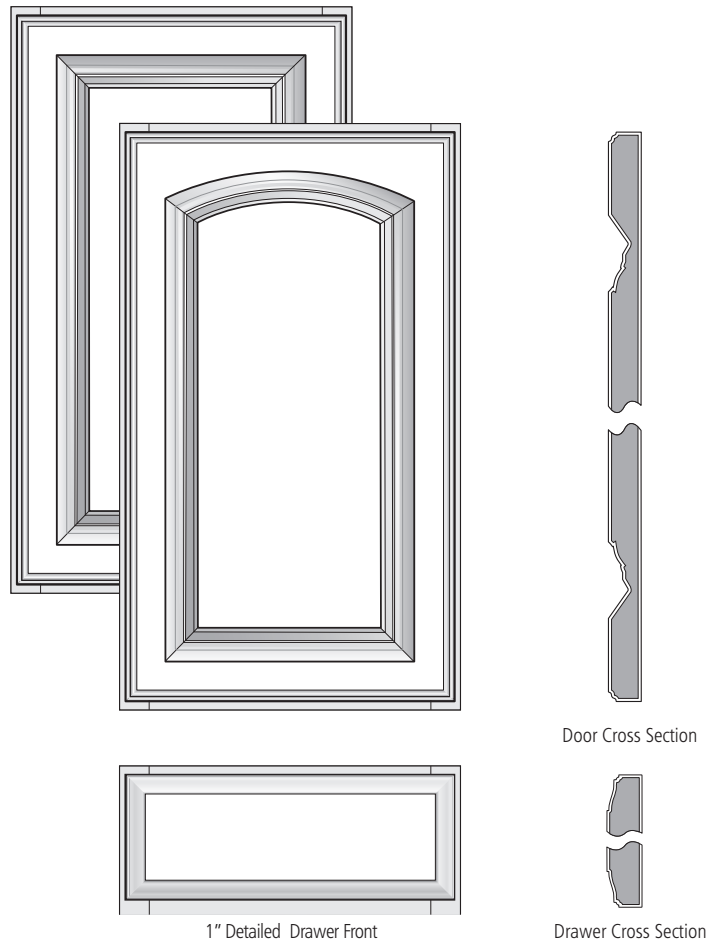

1" Detailed Drawer Front

Door Cross Section

Drawer Cross Section

WINCHESTER THERMOFOIL	
Species	Thermofoil
Door Description	Raised Panel
Drawer Front	Detailed Slab
Door Rail & Stile Width	2 1/4"
Wall Door Style	Cathedral & Square
Overlay	Full Overlay Door (FOL)
Hinge	Full Overlay
Hardware	Requires Decorative Hardware (see page 219 for restrictions)

CONSTRUCTION, SPECIES & FINISH		
Species	Thermofoil	
Door Panel	Thermofoil Wrapped MDF	
Door Stile & Rail	Thermofoil Wrapped MDF	
Drawer Front	Thermofoil Wrapped MDF	
Wall Door Style	Cathedral	Square
Linen	R5WDF	J5WDF