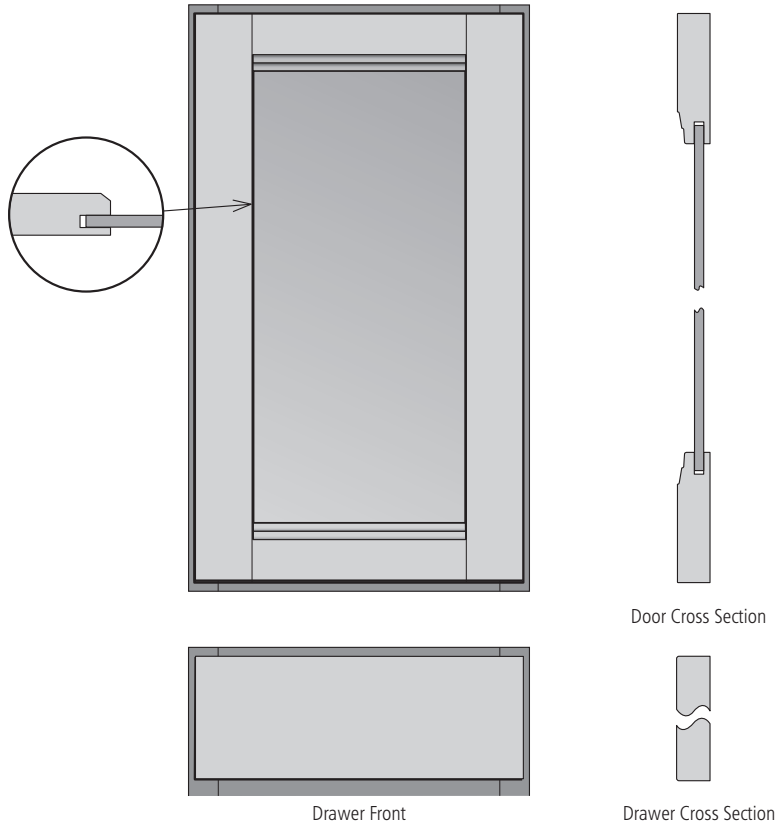

Solana Collection

Solana doors have 3" wide stiles and rails. Due to the increased width, this door style requires Standard Overlay (SOL) Decorative Glass Inserts.

SOLANA MAPLE, PAINTED & CHERRY	
Species	Maple, Painted & Cherry
Door Description	Recessed Panel
Drawer Front	Slab
Door Rail & Stile Width	3"
Wall Door Style	Square
Overlay	Full Overlay Door (FOL)
Hinge	Deep Full Overlay
Hardware	Requires Decorative Hardware (see page 219 for restrictions)

CONSTRUCTION, SPECIES & FINISHES			
Species	Maple	Painted	Cherry
Door Panel	Veneer	HDF	Veneer
Door Stile & Rail	Solid	Solid	Solid
Drawer Front	Solid	Solid	Solid
Auburn Glaze*	38MRE		
Bordeaux			38CBS
Chocolate Glaze*			38CSC
Coffee Glaze*	38MHD		
Cognac	38MRS		
Espresso	38MJS		
Java			38CKS
Linen*		38MPS	
Mocha Glaze*	38MSC		
Natural	38MNS		
Silk*		38MGS	
Spice	38MSS		38CSS
Stone*		38MYS	
Wheat	38MHS		

*Premium Finish (refer to page 49 for details)