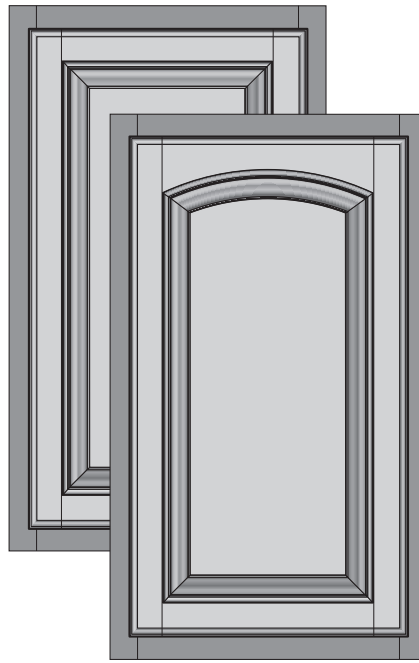

Grove Collection

GROVE IN MAPLE, PAINTED, CHERRY, HICKORY & OAK

Species	Maple, Painted, Cherry, Hickory & Oak
Door Description	Raised Panel
Drawer Front	Detailed Slab
Door Rail & Stile Width	2 1/4"
Wall Door Style	Cathedral & Square
Overlay	Standard Overlay Door (SOL)
Hinge	Standard Overlay
Hardware	Decorative Hardware Strongly Recommended (see page 219 for restrictions)

CONSTRUCTION, SPECIES & FINISHES

Species	Maple		Painted		Cherry		Hickory		Oak	
Door Panel	Solid		MDF		Solid		Solid		Solid	
Door Stile & Rail	Solid		Solid		Solid		Solid		Solid	
Drawer Front	Solid		Solid		Solid		Solid		Solid	
Wall Door Style	Cathedral	Square	Cathedral	Square	Cathedral	Square	Cathedral	Square	Cathedral	Square
Auburn Glaze*	H5ERA	S5E								
Bordeaux					H6BRA	S6B				
Butterscotch Glaze*			H5ARA	S5A						
Chocolate Glaze*					H6CRA	S6C				
Coffee Glaze*	H5DRA	S5D								
Cognac	H5RRA	S5R								
Espresso	H5JRA	S5J								
Hazelnut Glaze*			H5ZRA	S5Z						
Honey									H8HRA	S8H
Java					H6KRA	S6K				
Linen*			H5PRA	S5P						
Mocha Glaze*	H5CRA	S5C								
Natural	H5NRA	S5N					H9NRA	S9N		
Silk*			H5GRA	S5G						
Spice	H5SRA	S5S			H6SRA	S6S	H9SRA	S9S		
Stone*			H5YRA	SSY						
Tawny									H8TRA	S8T
Wheat	H5HRA	S5H								

*Premium Finish (refer to page 49 for details)