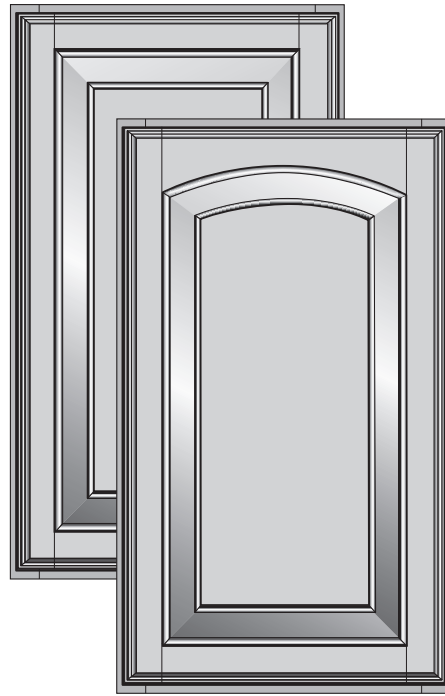

Winchester Collection

WINCHESTER MAPLE & PAINTED

Species	Maple & Painted
Door Description	Raised Panel
Drawer Front	Detailed Slab
Door Rail & Stile Width	2 1/4"
Wall Door Style	Cathedral & Square
Overlay	Full Overlay Door (FOL)
Hinge	Full Overlay
Hardware	Requires Decorative Hardware (see page 219 for restrictions)

CONSTRUCTION, SPECIES & FINISHES

Species	Maple		Painted	
	Solid		MDF	
Door Panel	Solid		MDF	
Door Stile & Rail	Solid		Solid	
Drawer Front	Solid		Solid	
Wall Door Style	Cathedral	Square	Cathedral	Square
Auburn Glaze*	M5EDF	D5EDF		
Butterscotch Glaze*			M5ADF	D5ADF
Coffee Glaze*	M5DDF	D5DDF		
Cognac	M5RDF	D5RDF		
Espresso	M5JDF	D5JDF		
Hazelnut Glaze*			M5ZDF	D5ZDF
Linen*			M5PDF	D5PDF
Mocha Glaze*	M5CDF	D5CDF		
Natural	M5NDF	D5NDF		
Silk*			M5GDF	D5GDF
Spice	M5SDF	D5SDF		
Stone*			M5YDF	D5YDF
Wheat	M5HDF	D5HDF		

*Premium Finish (refer to page 49 for details)